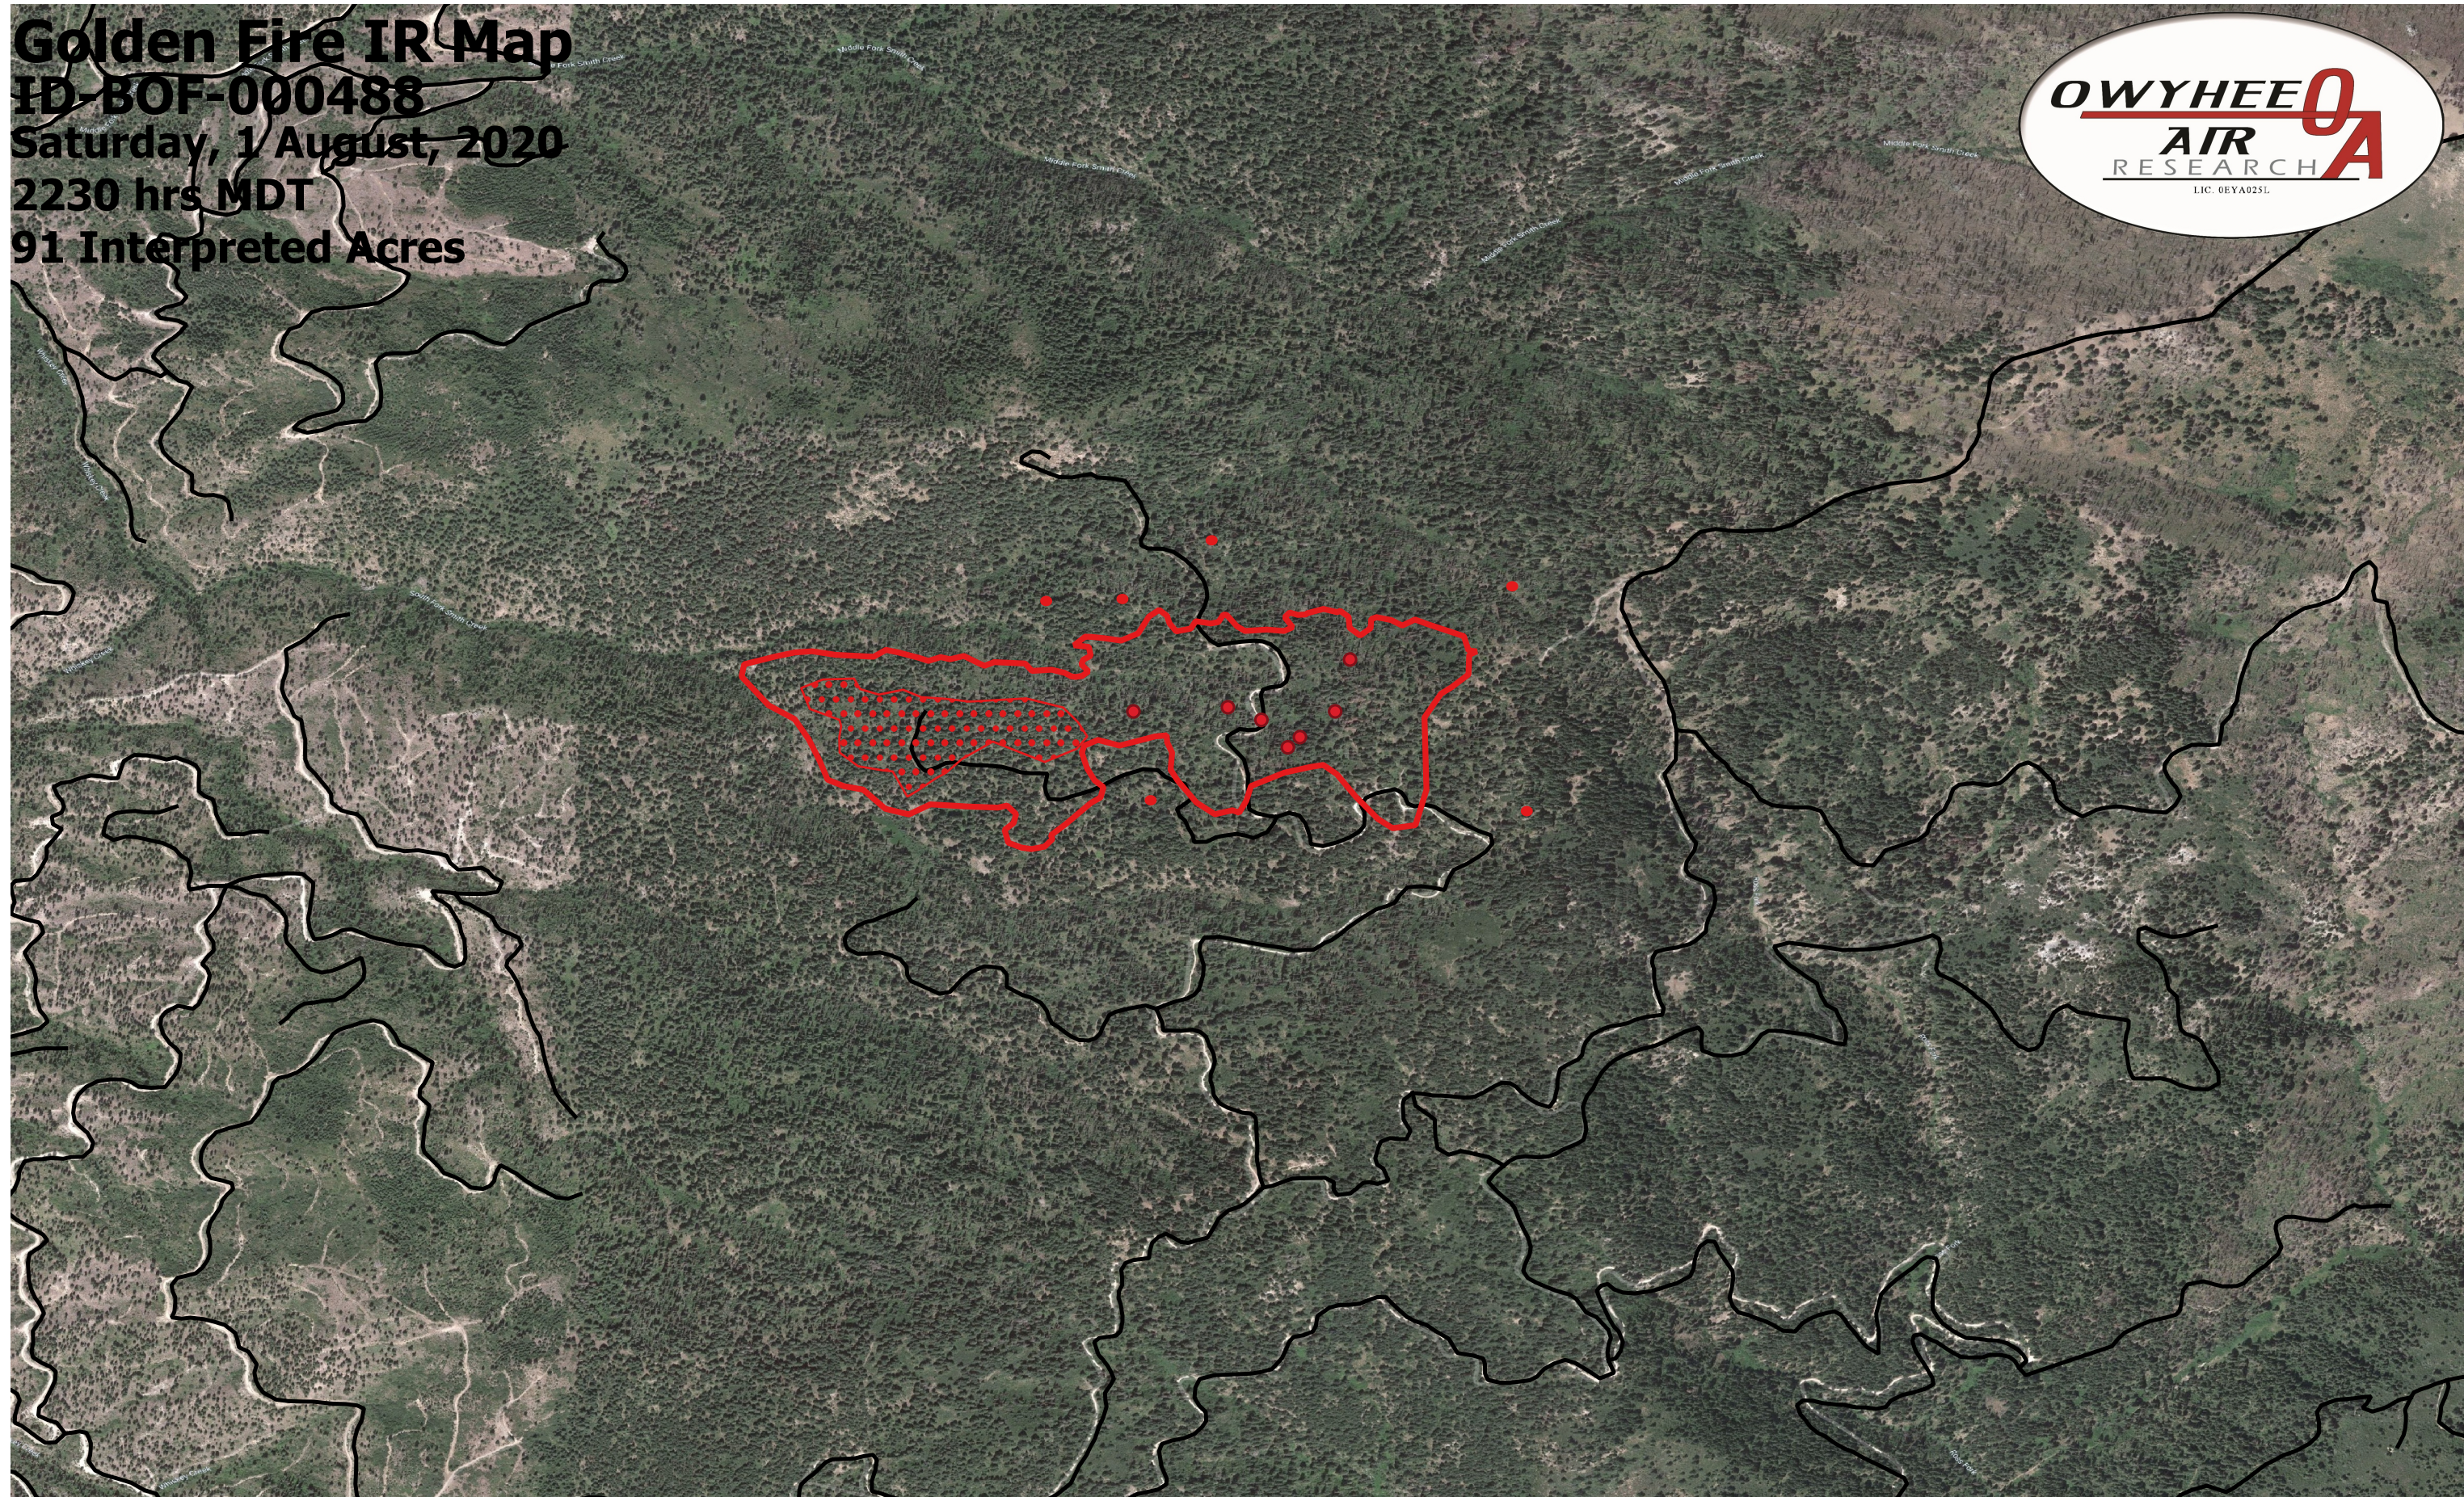

Golden Fire IR Map
ID BOF-000488
Saturday, 1 August, 2020
2230 hrs MDT
91 Interpreted Acres

- Legend**
- BurnPerimeter
 - ScatteredHeat
 - IsolatedHeat
 - Roads

Scale: 1:10,000
Projection: WGS 84
Produced by Owyhee Air Research, Inc.
IR Interpreter: Courtney Holley
fire@owyheeair.com (208) 442-5405