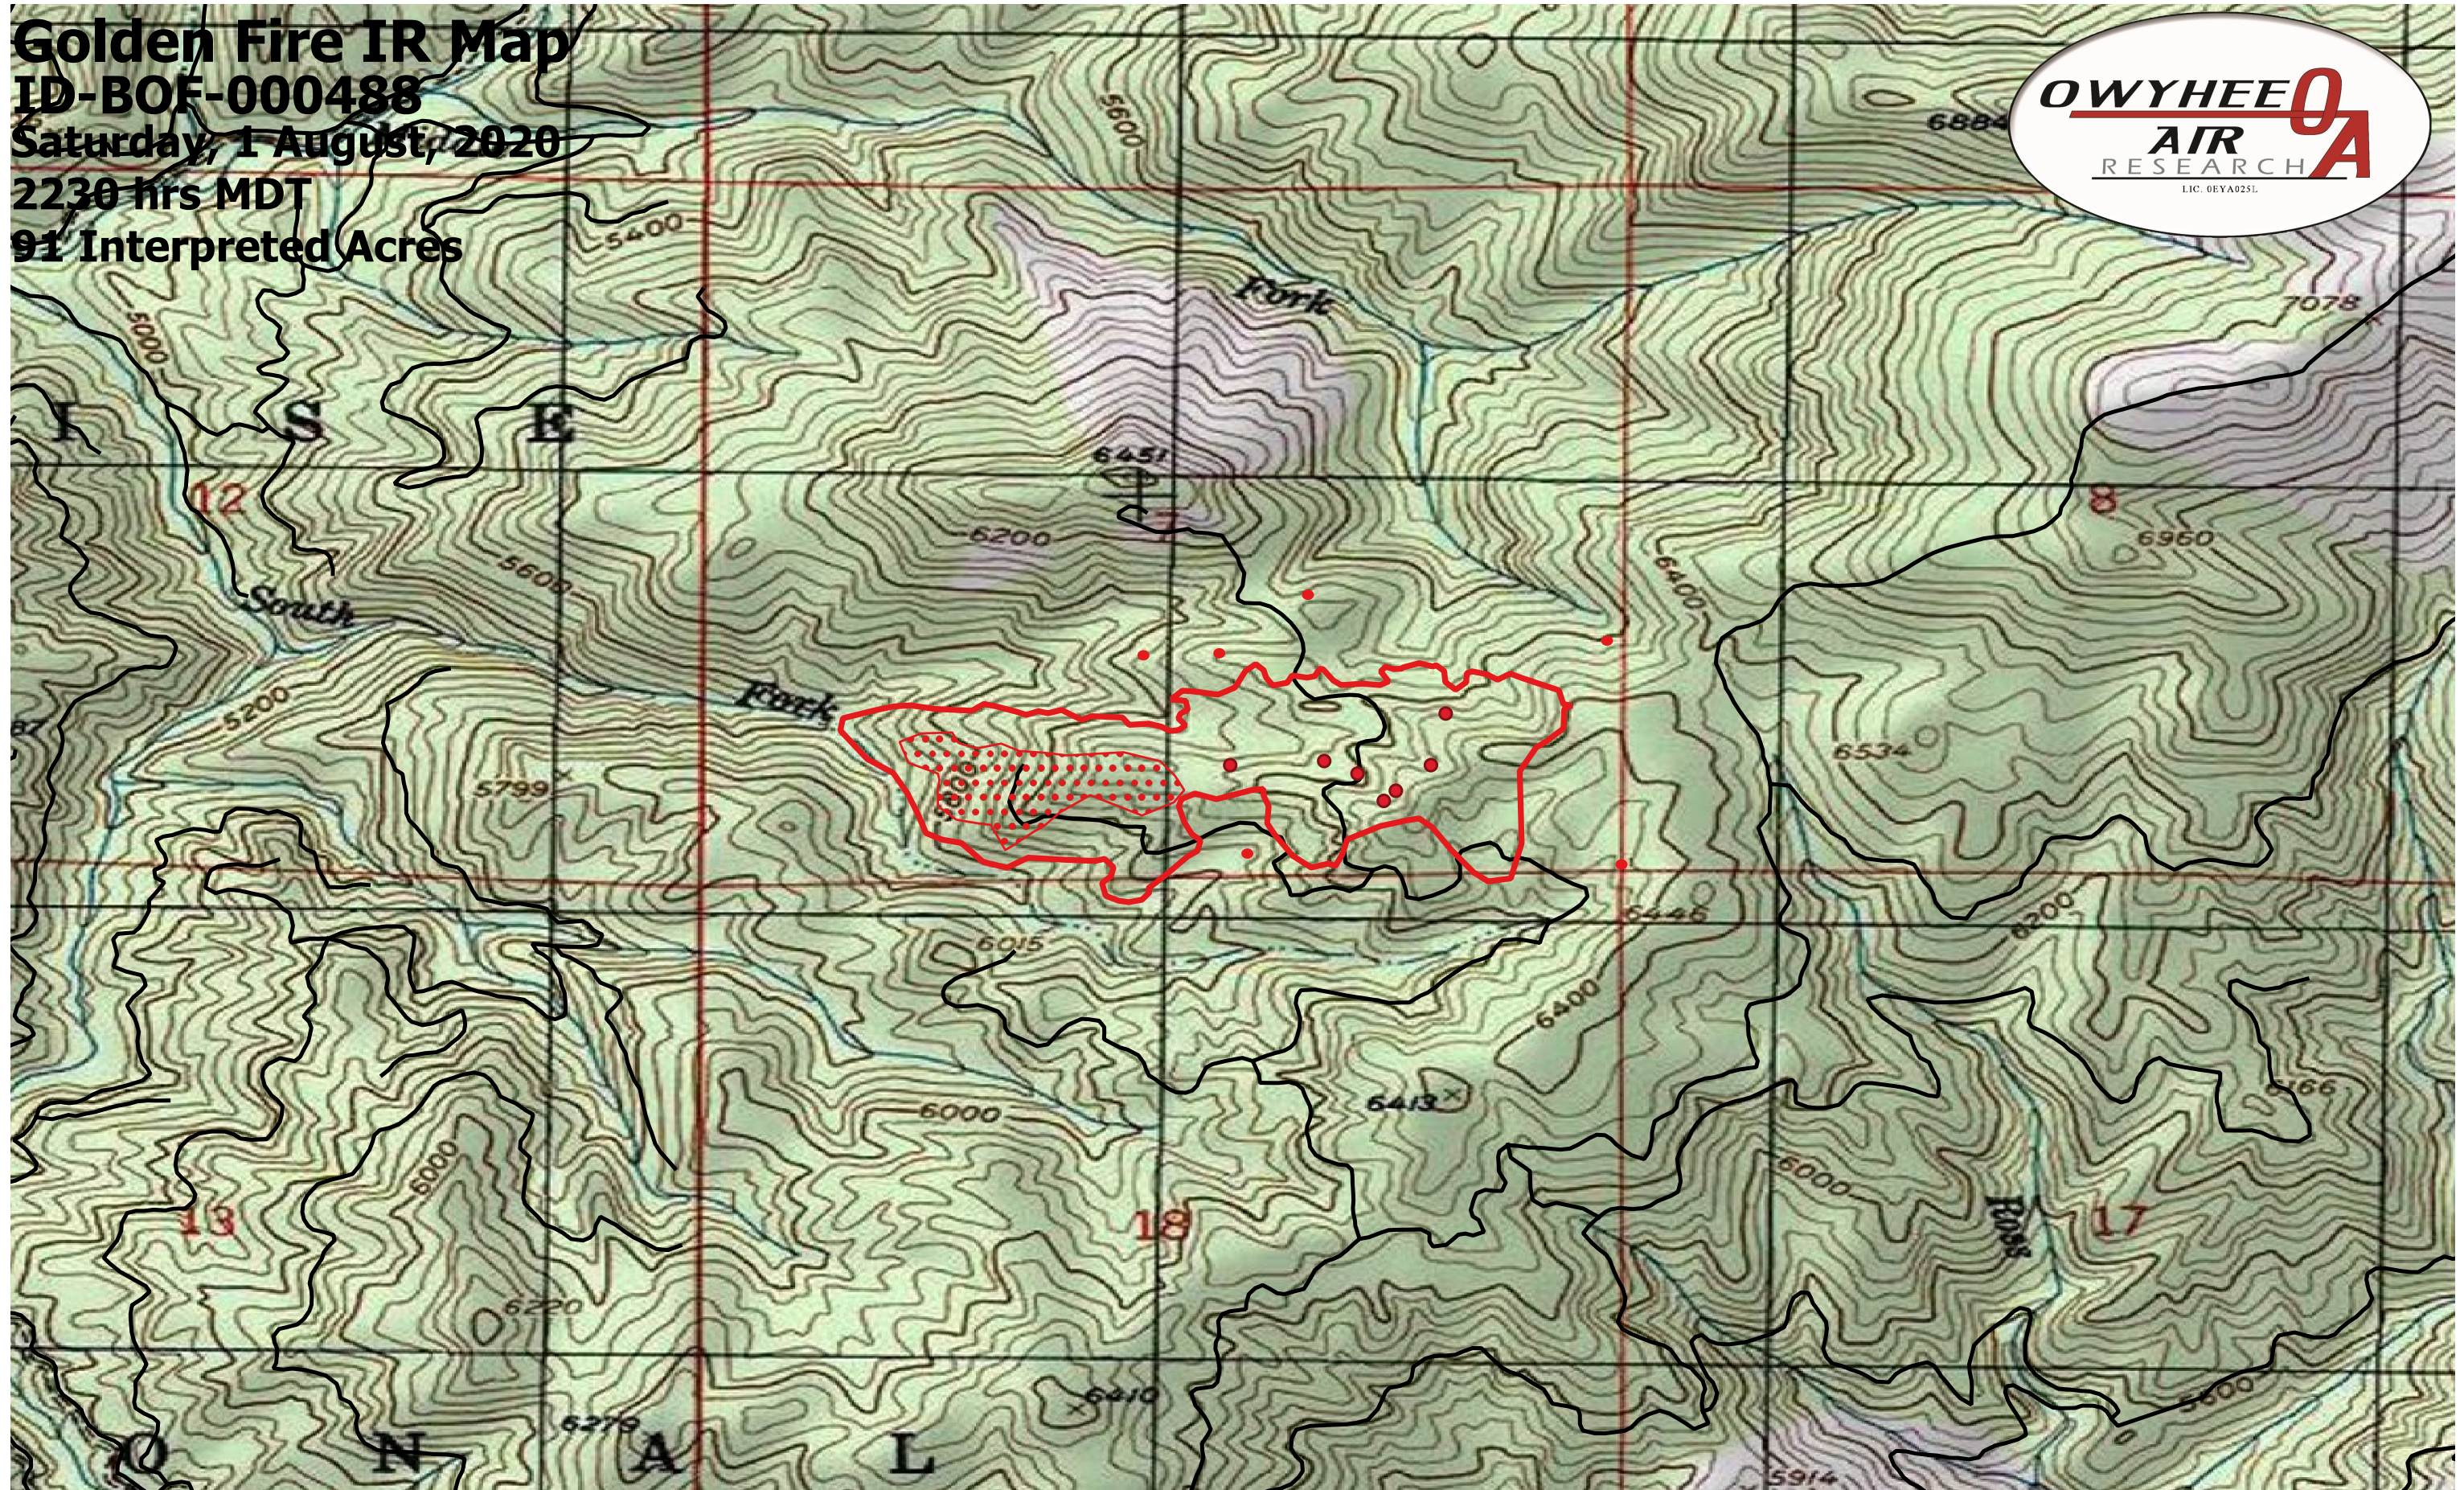

Golden Fire IR Map
ID-BOF-000488
Saturday, 1 August, 2020
2230 hrs MDT
91 Interpreted Acres

- Legend**
- BurnPerimeter
 - ScatteredHeat
 - IsolatedHeat
 - Roads

Scale: 1:10,000
Projection: WGS 84
Produced by Owyhee Air Research, Inc.
IR Interpreter: Courtney Holley
fire@owyheear.com (208) 442-5405