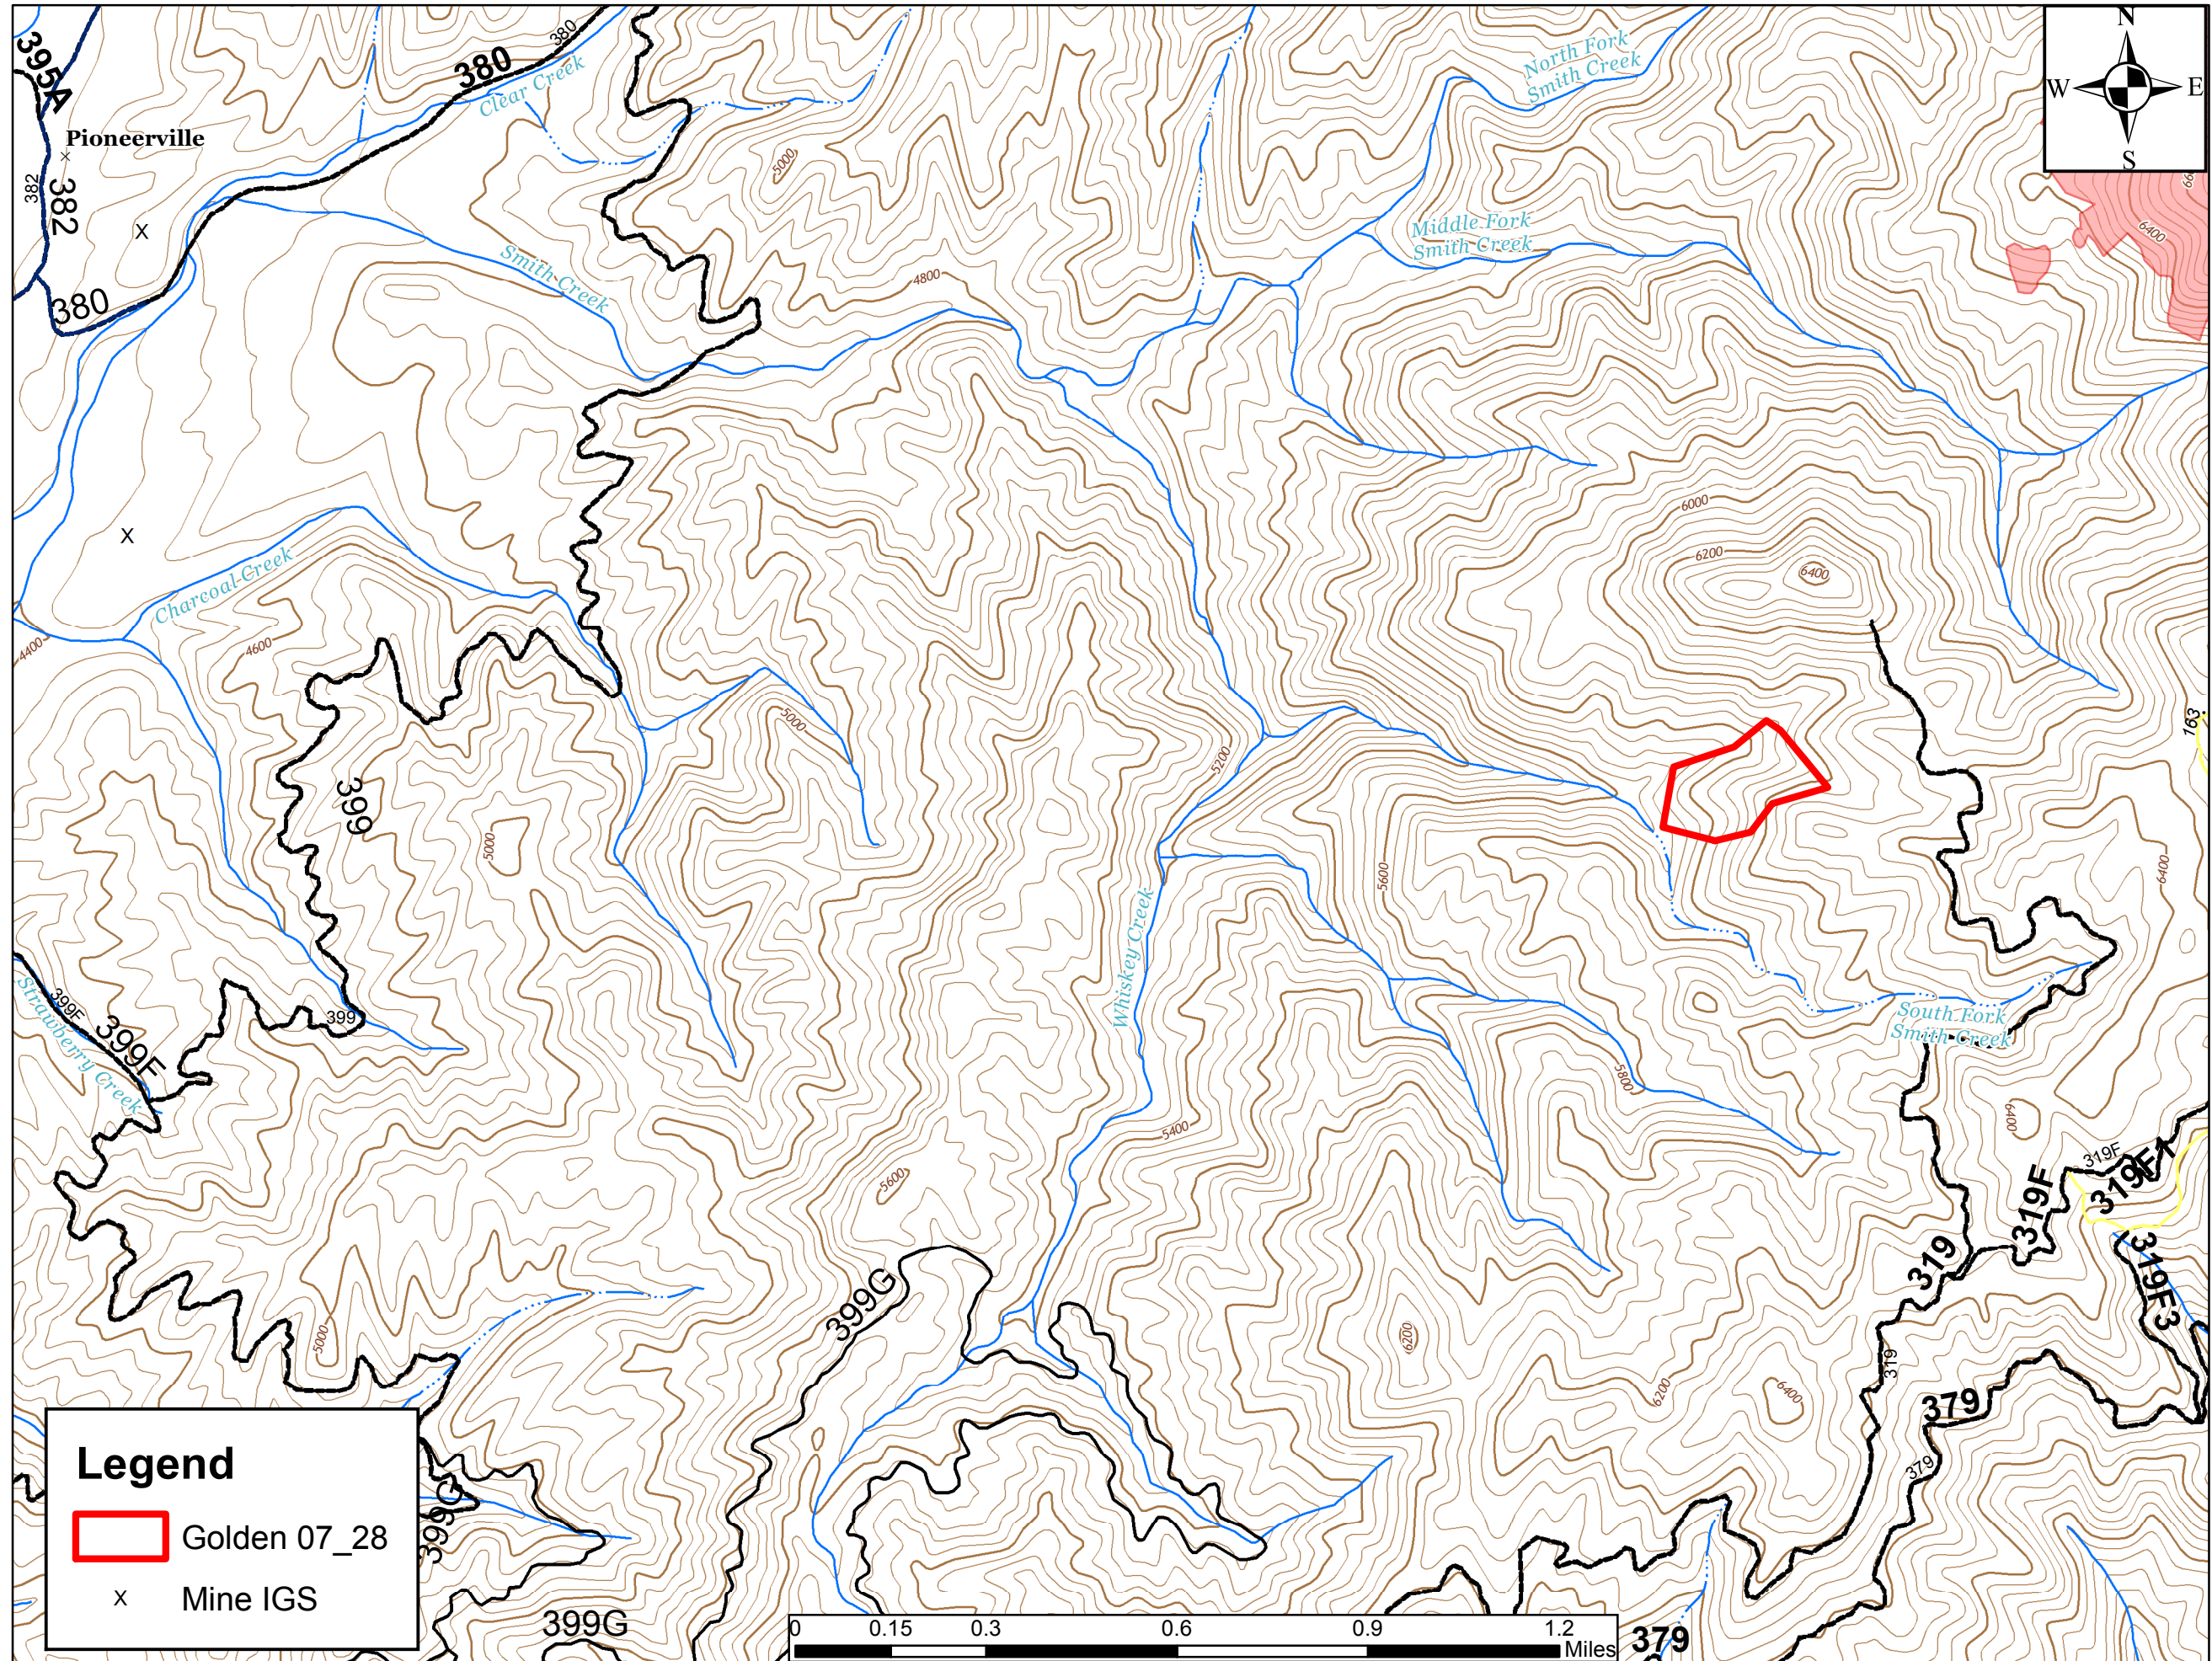

Golden Fire

Legend

-  Golden 07_28
-  Mine IGS

0 0.15 0.3 0.6 0.9 1.2 Miles