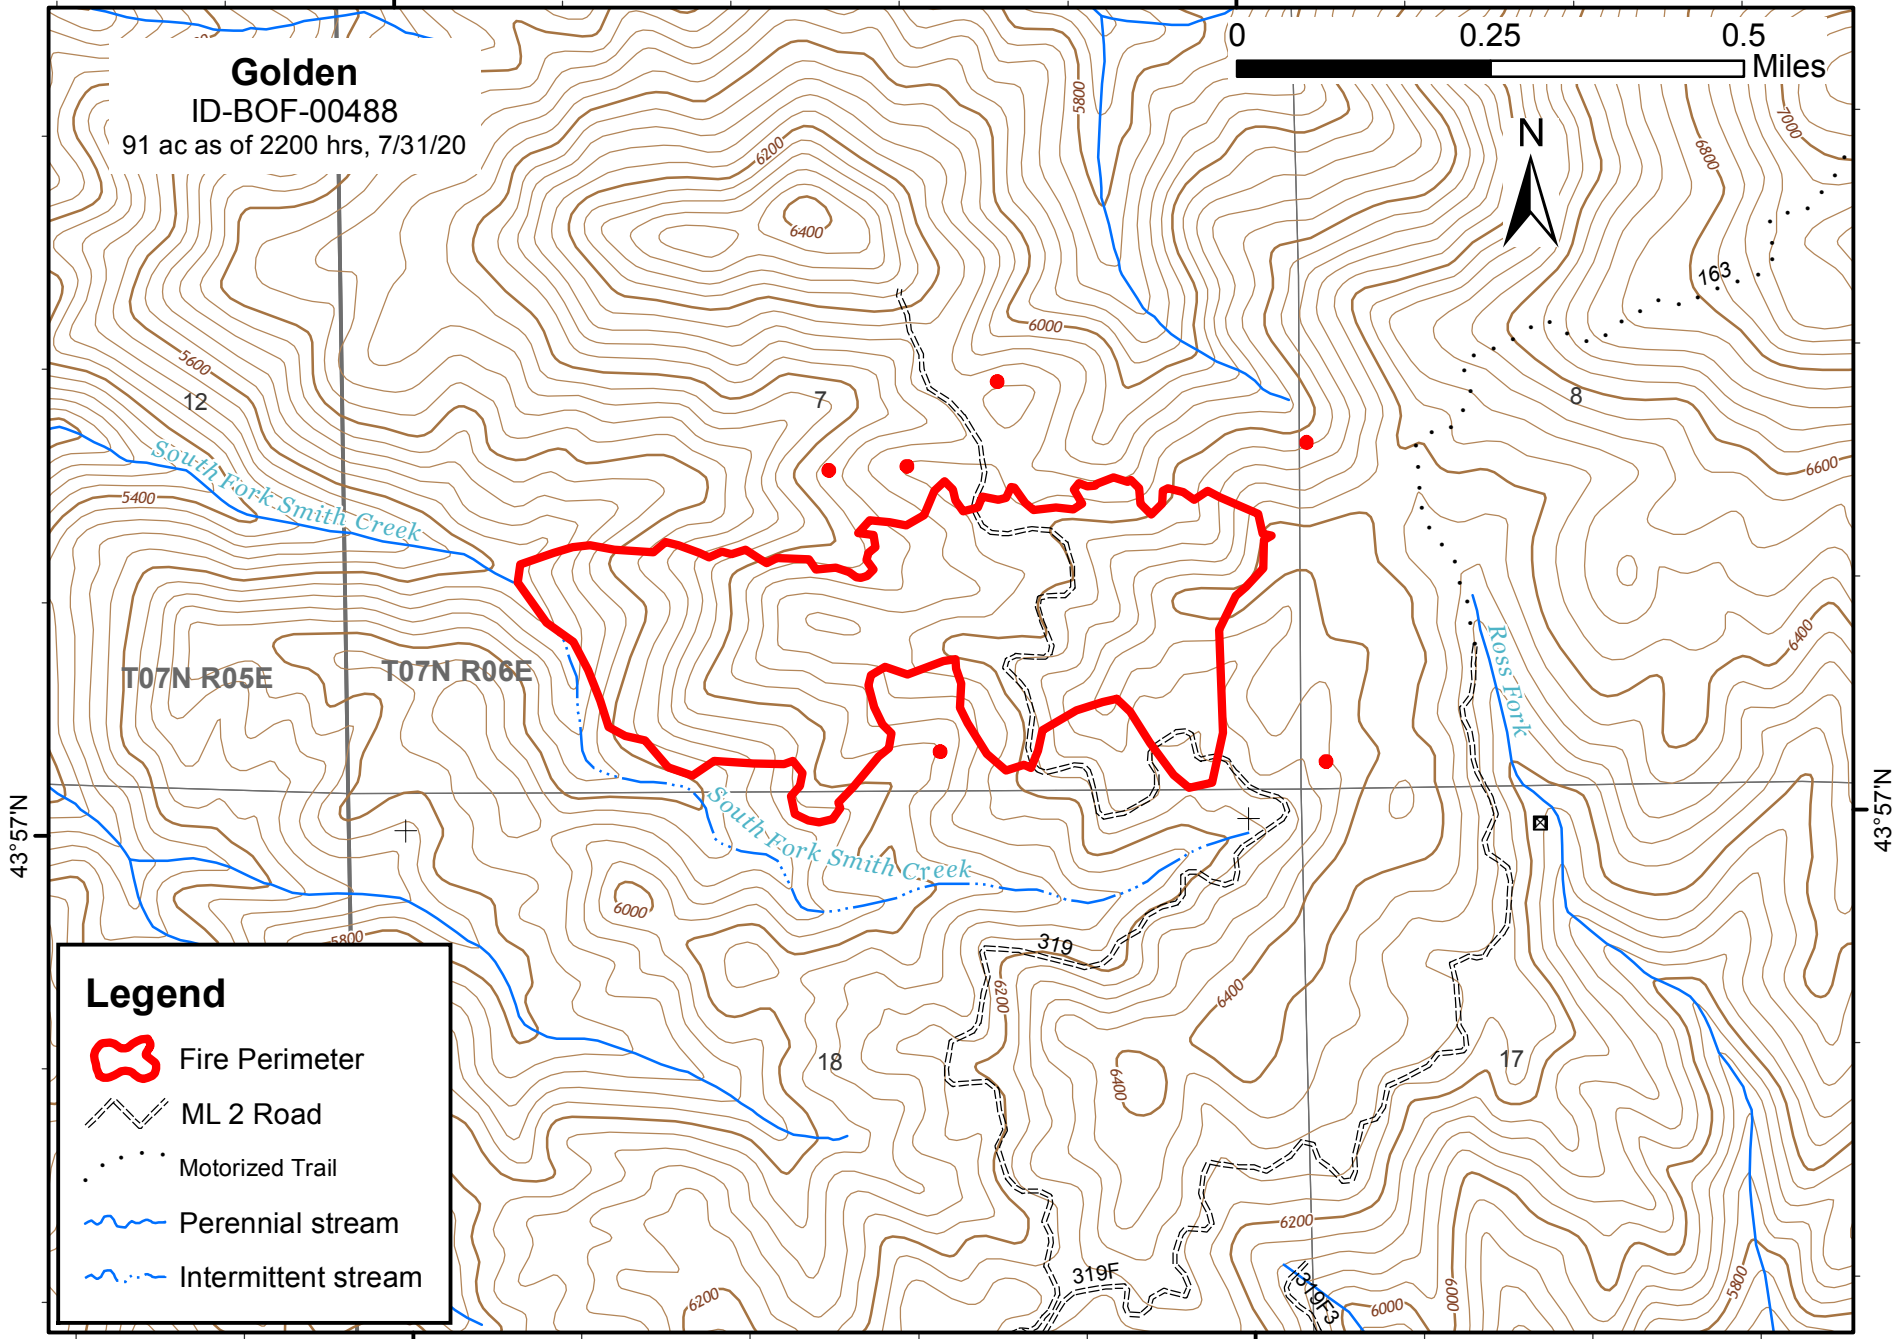

115°48'W

115°47'W

Golden

ID-BOF-00488

91 ac as of 2200 hrs, 7/31/20

T07N R05E

T07N R06E

South Fork Smith Creek

South Fork Smith Creek

Ross Fork

Legend

-  Fire Perimeter
-  ML 2 Road
-  Motorized Trail
-  Perennial stream
-  Intermittent stream

43°57'N

43°57'N

115°48'W

115°47'W