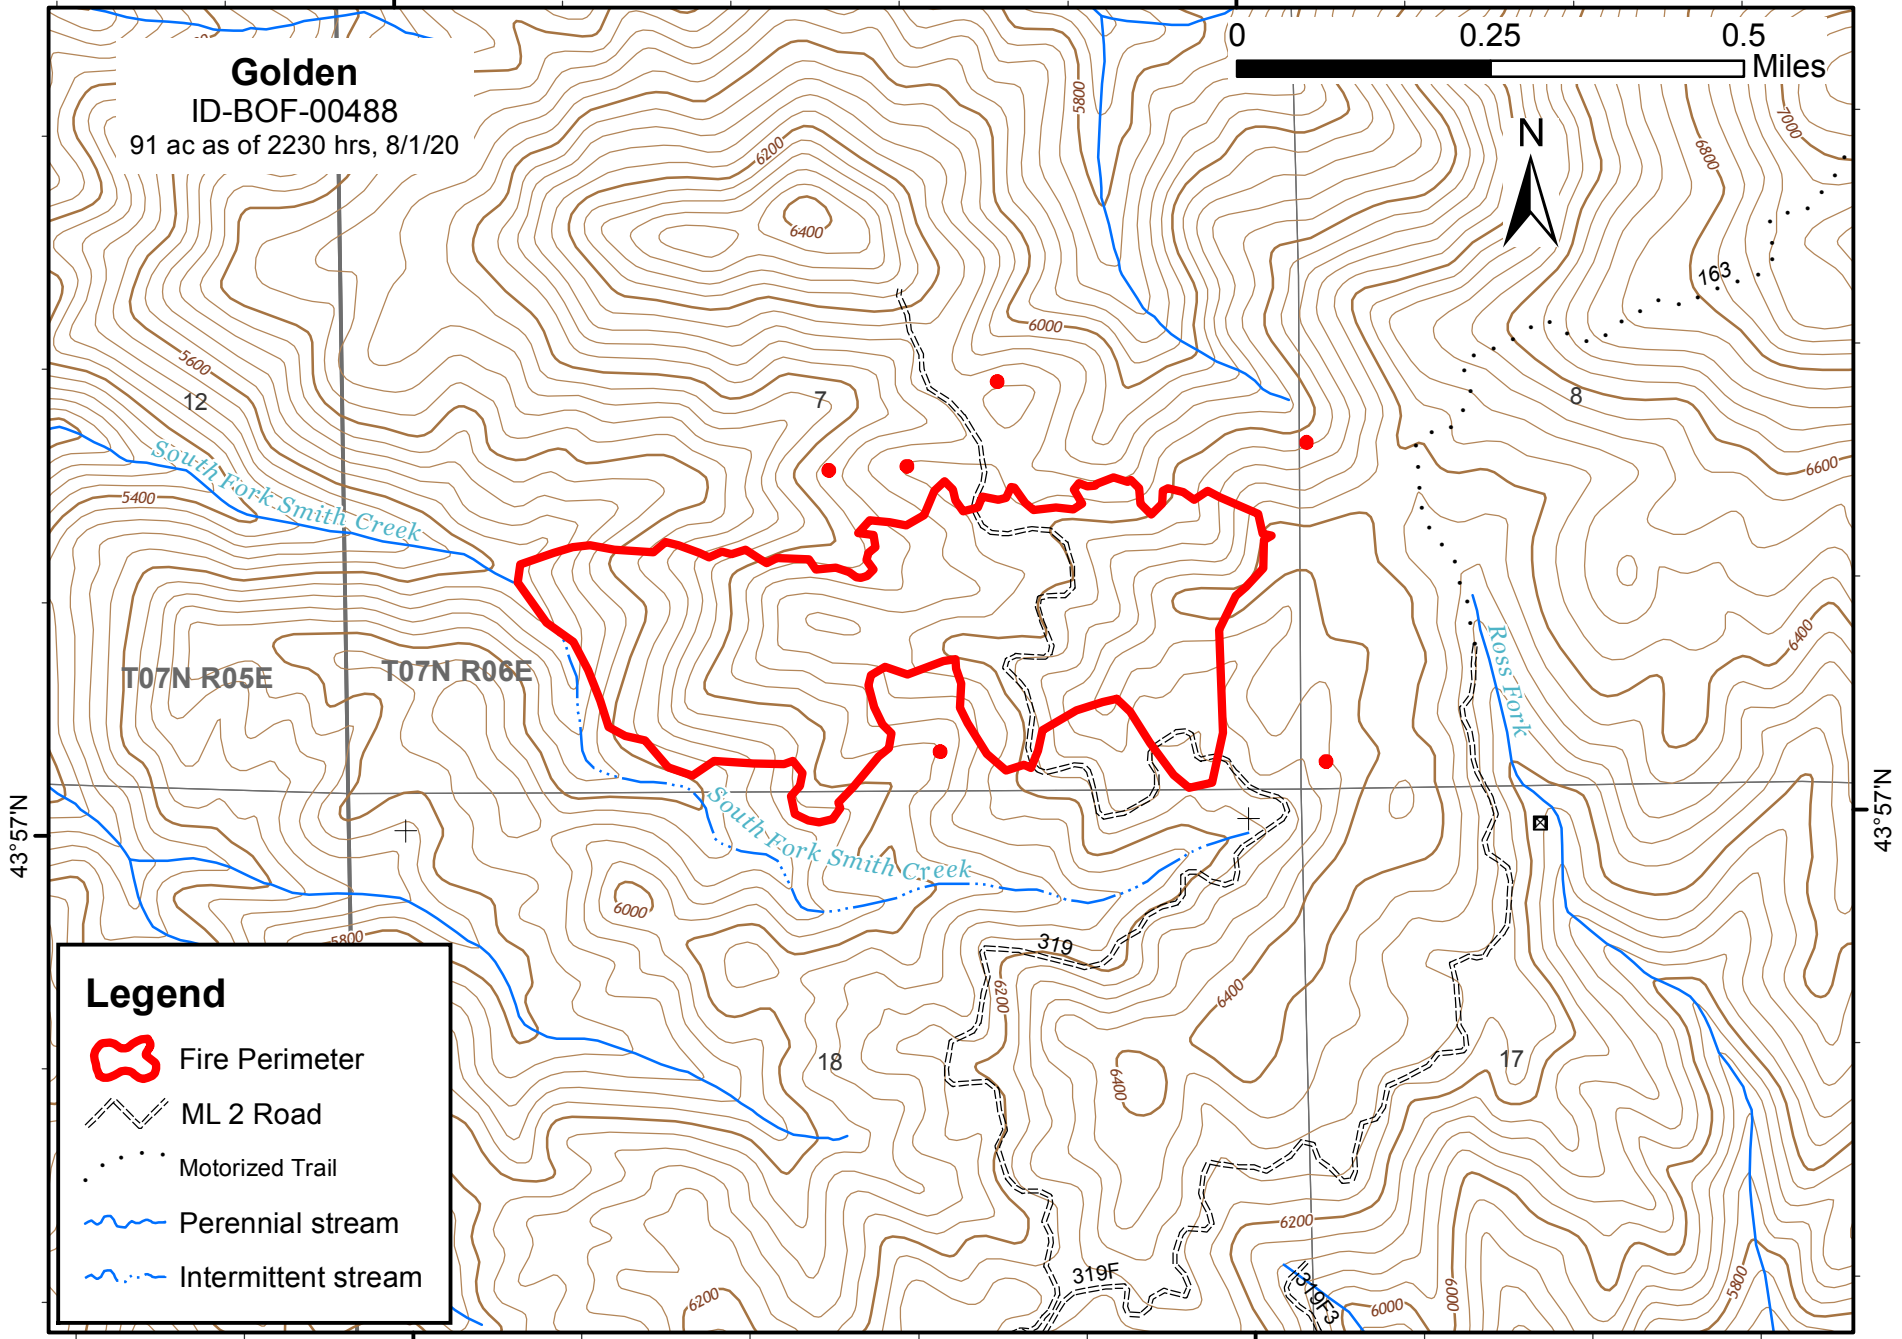

115°48'W

115°47'W

Golden

ID-BOF-00488

91 ac as of 2230 hrs, 8/1/20

T07N R05E

T07N R06E

South Fork Smith Creek

South Fork Smith Creek

Ross Fork

Legend

-  Fire Perimeter
-  ML 2 Road
-  Motorized Trail
-  Perennial stream
-  Intermittent stream

43°57'N

43°57'N

115°48'W

115°47'W