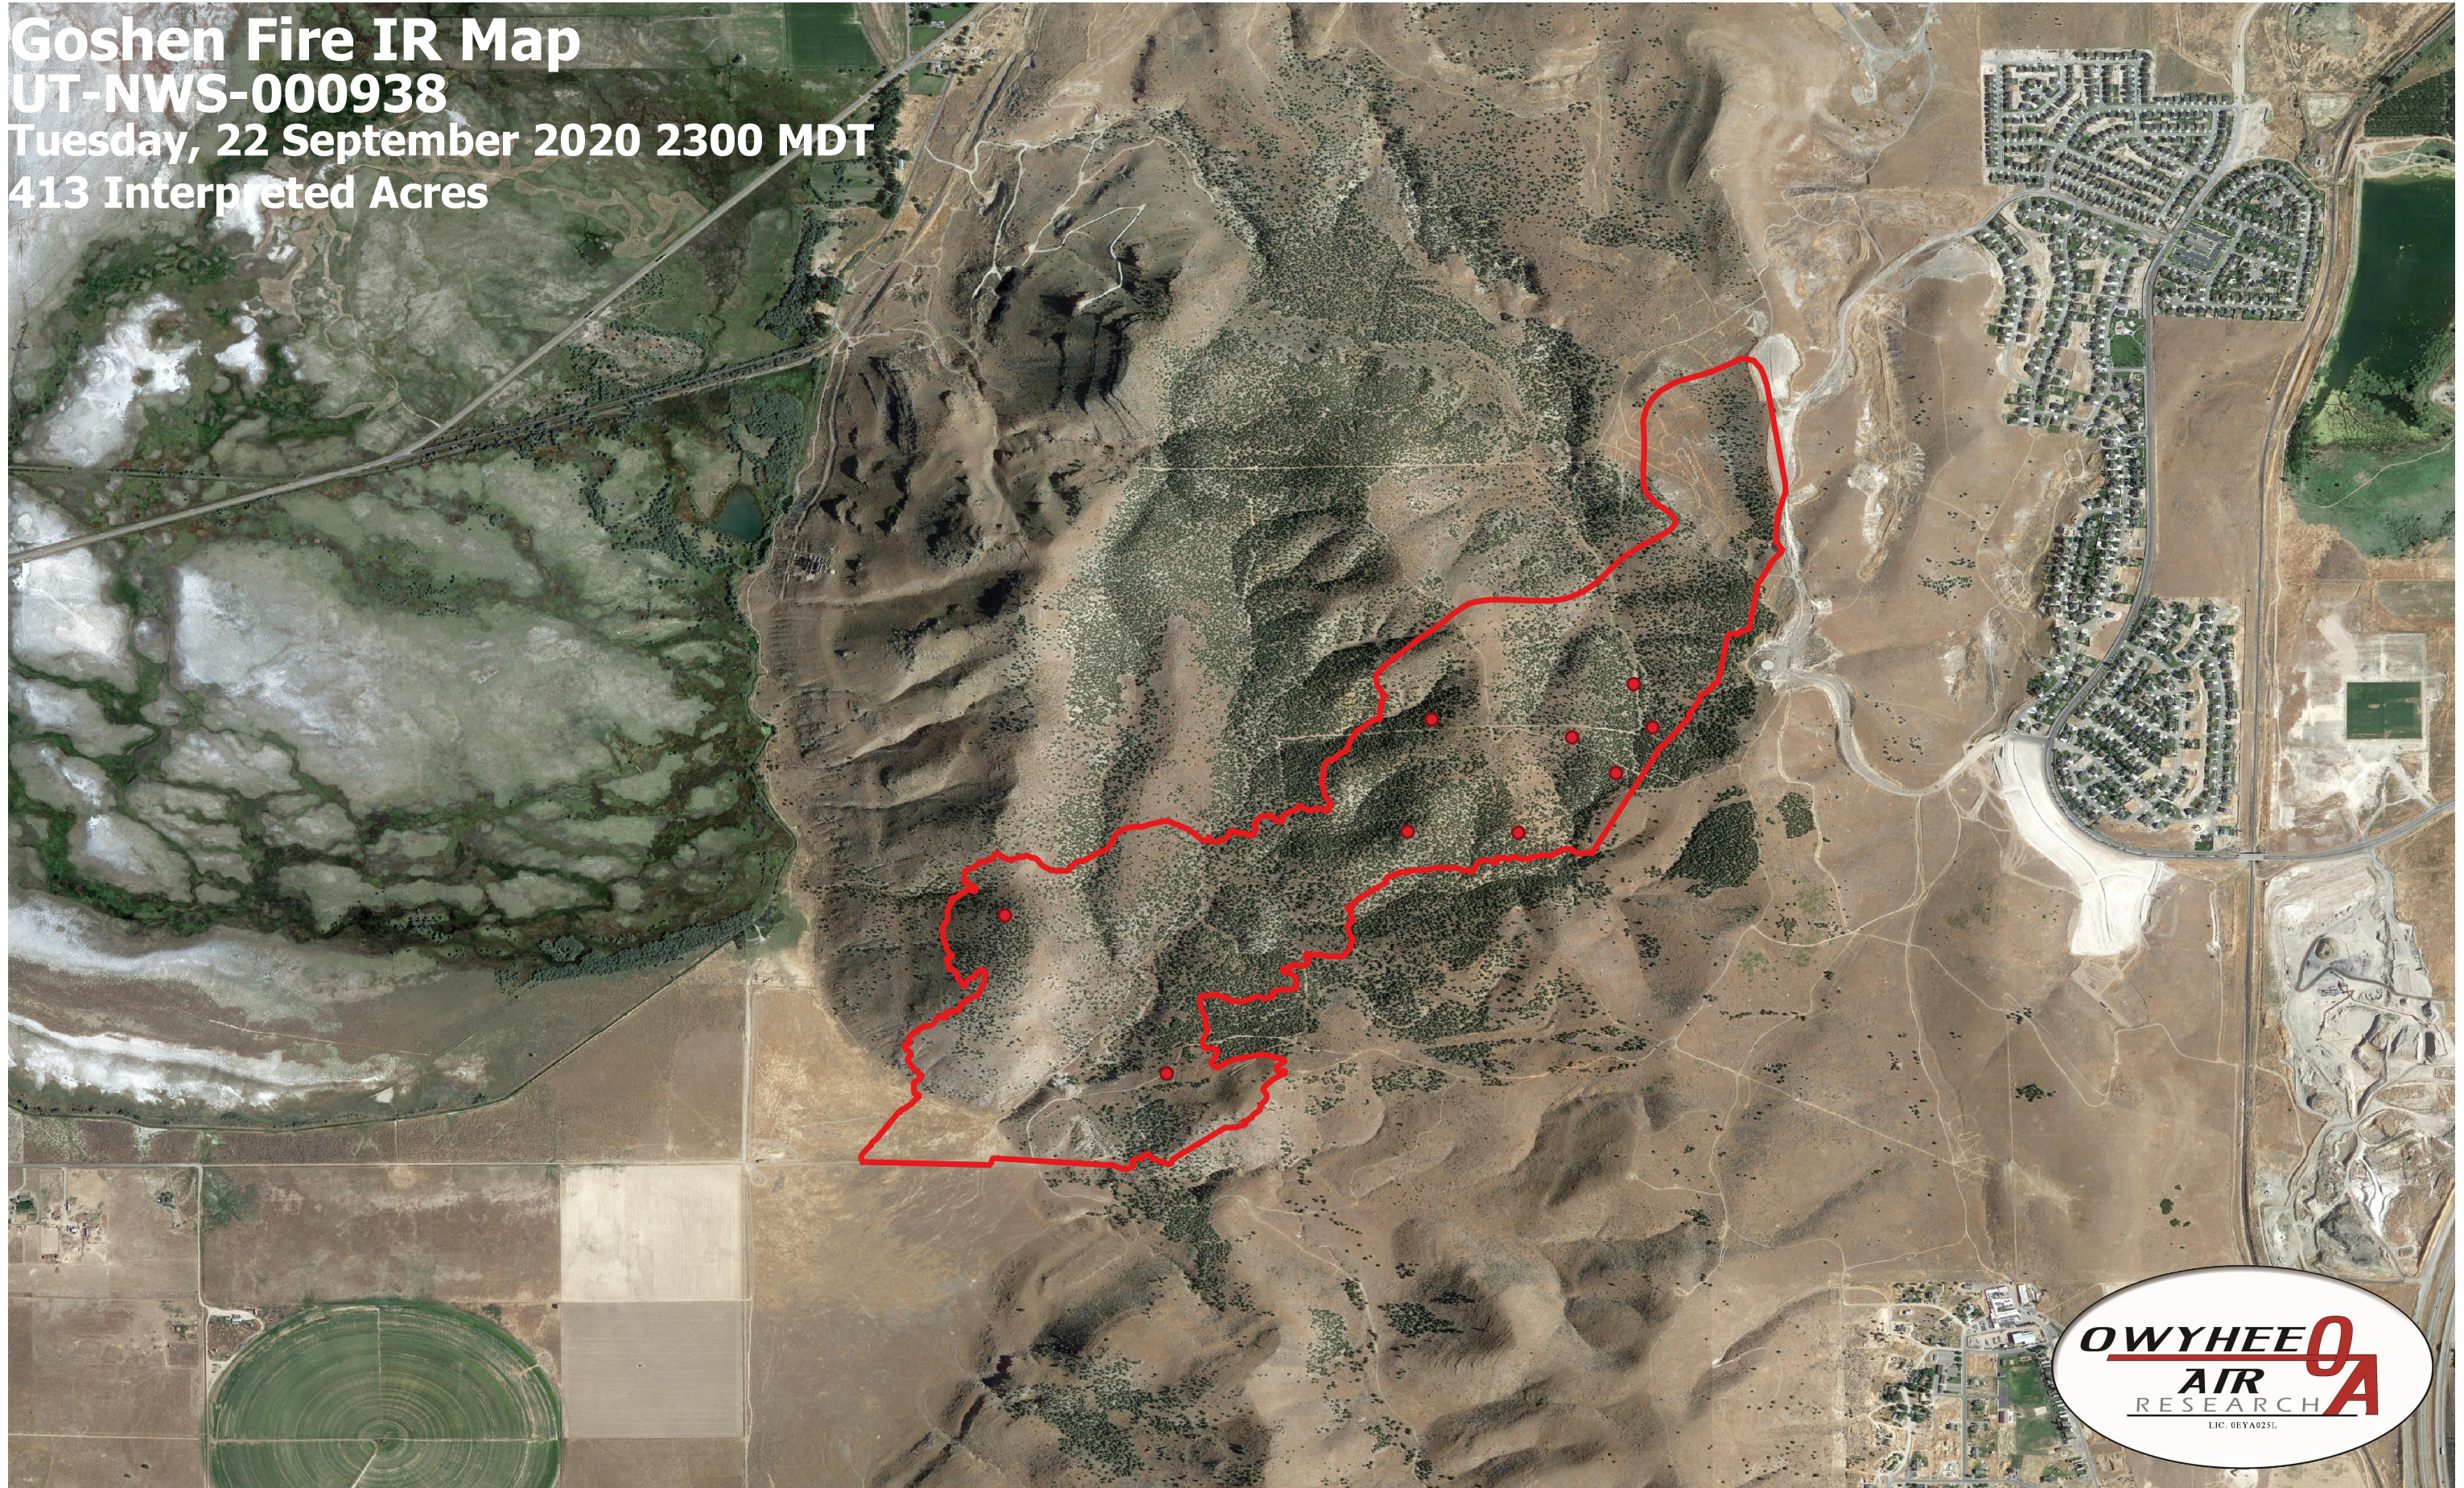

Goshen Fire IR Map
UT-NWS-000938
Tuesday, 22 September 2020 2300 MDT
413 Interpreted Acres

- Legend**
- IR Isolated Heat
 - ▭ IR Burn Perimeter

Scale: 1:10,000
Projection: WGS 84
Produced by Owyhee Air Research, Inc.
IR Interpreter: C. Merriman
fire@owyheear.com (208) 442-5405