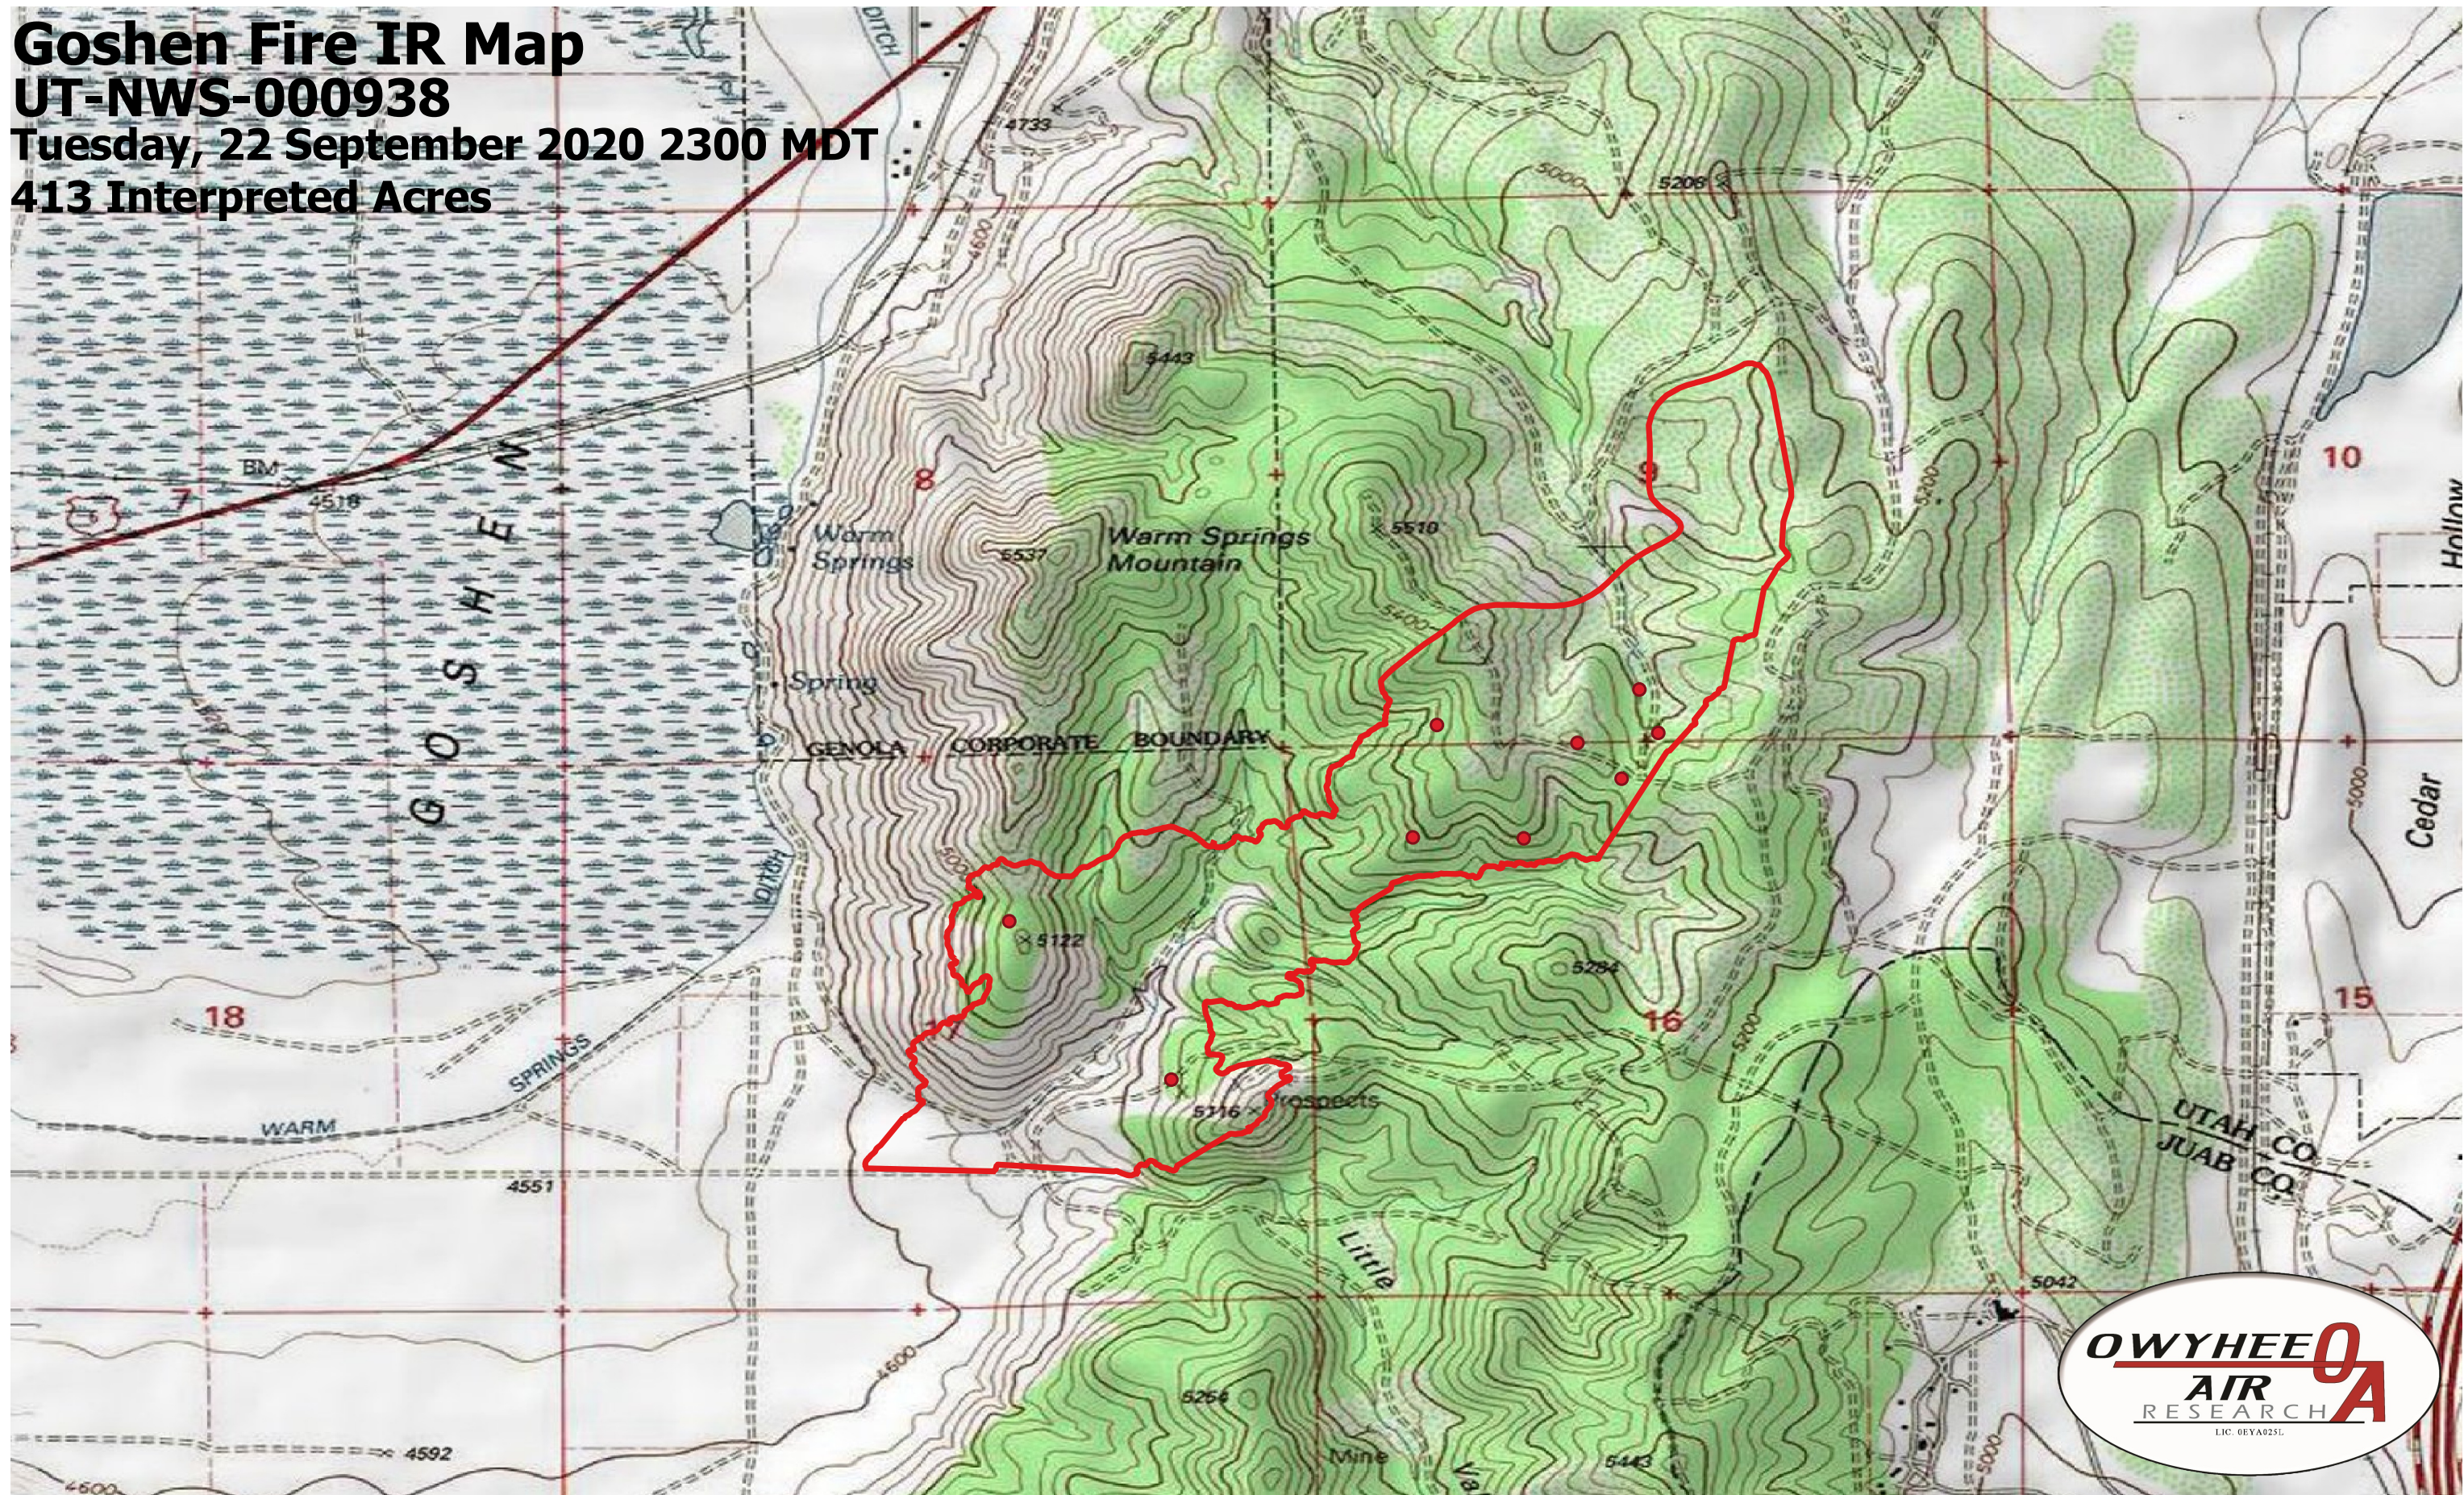

Goshen Fire IR Map
UT-NWS-000938
Tuesday, 22 September 2020 2300 MDT
413 Interpreted Acres

Legend

- IR Isolated Heat
- IR Burn Perimeter

Scale: 1:10,000

Projection: WGS 84

Produced by Owyhee Air Research, Inc.