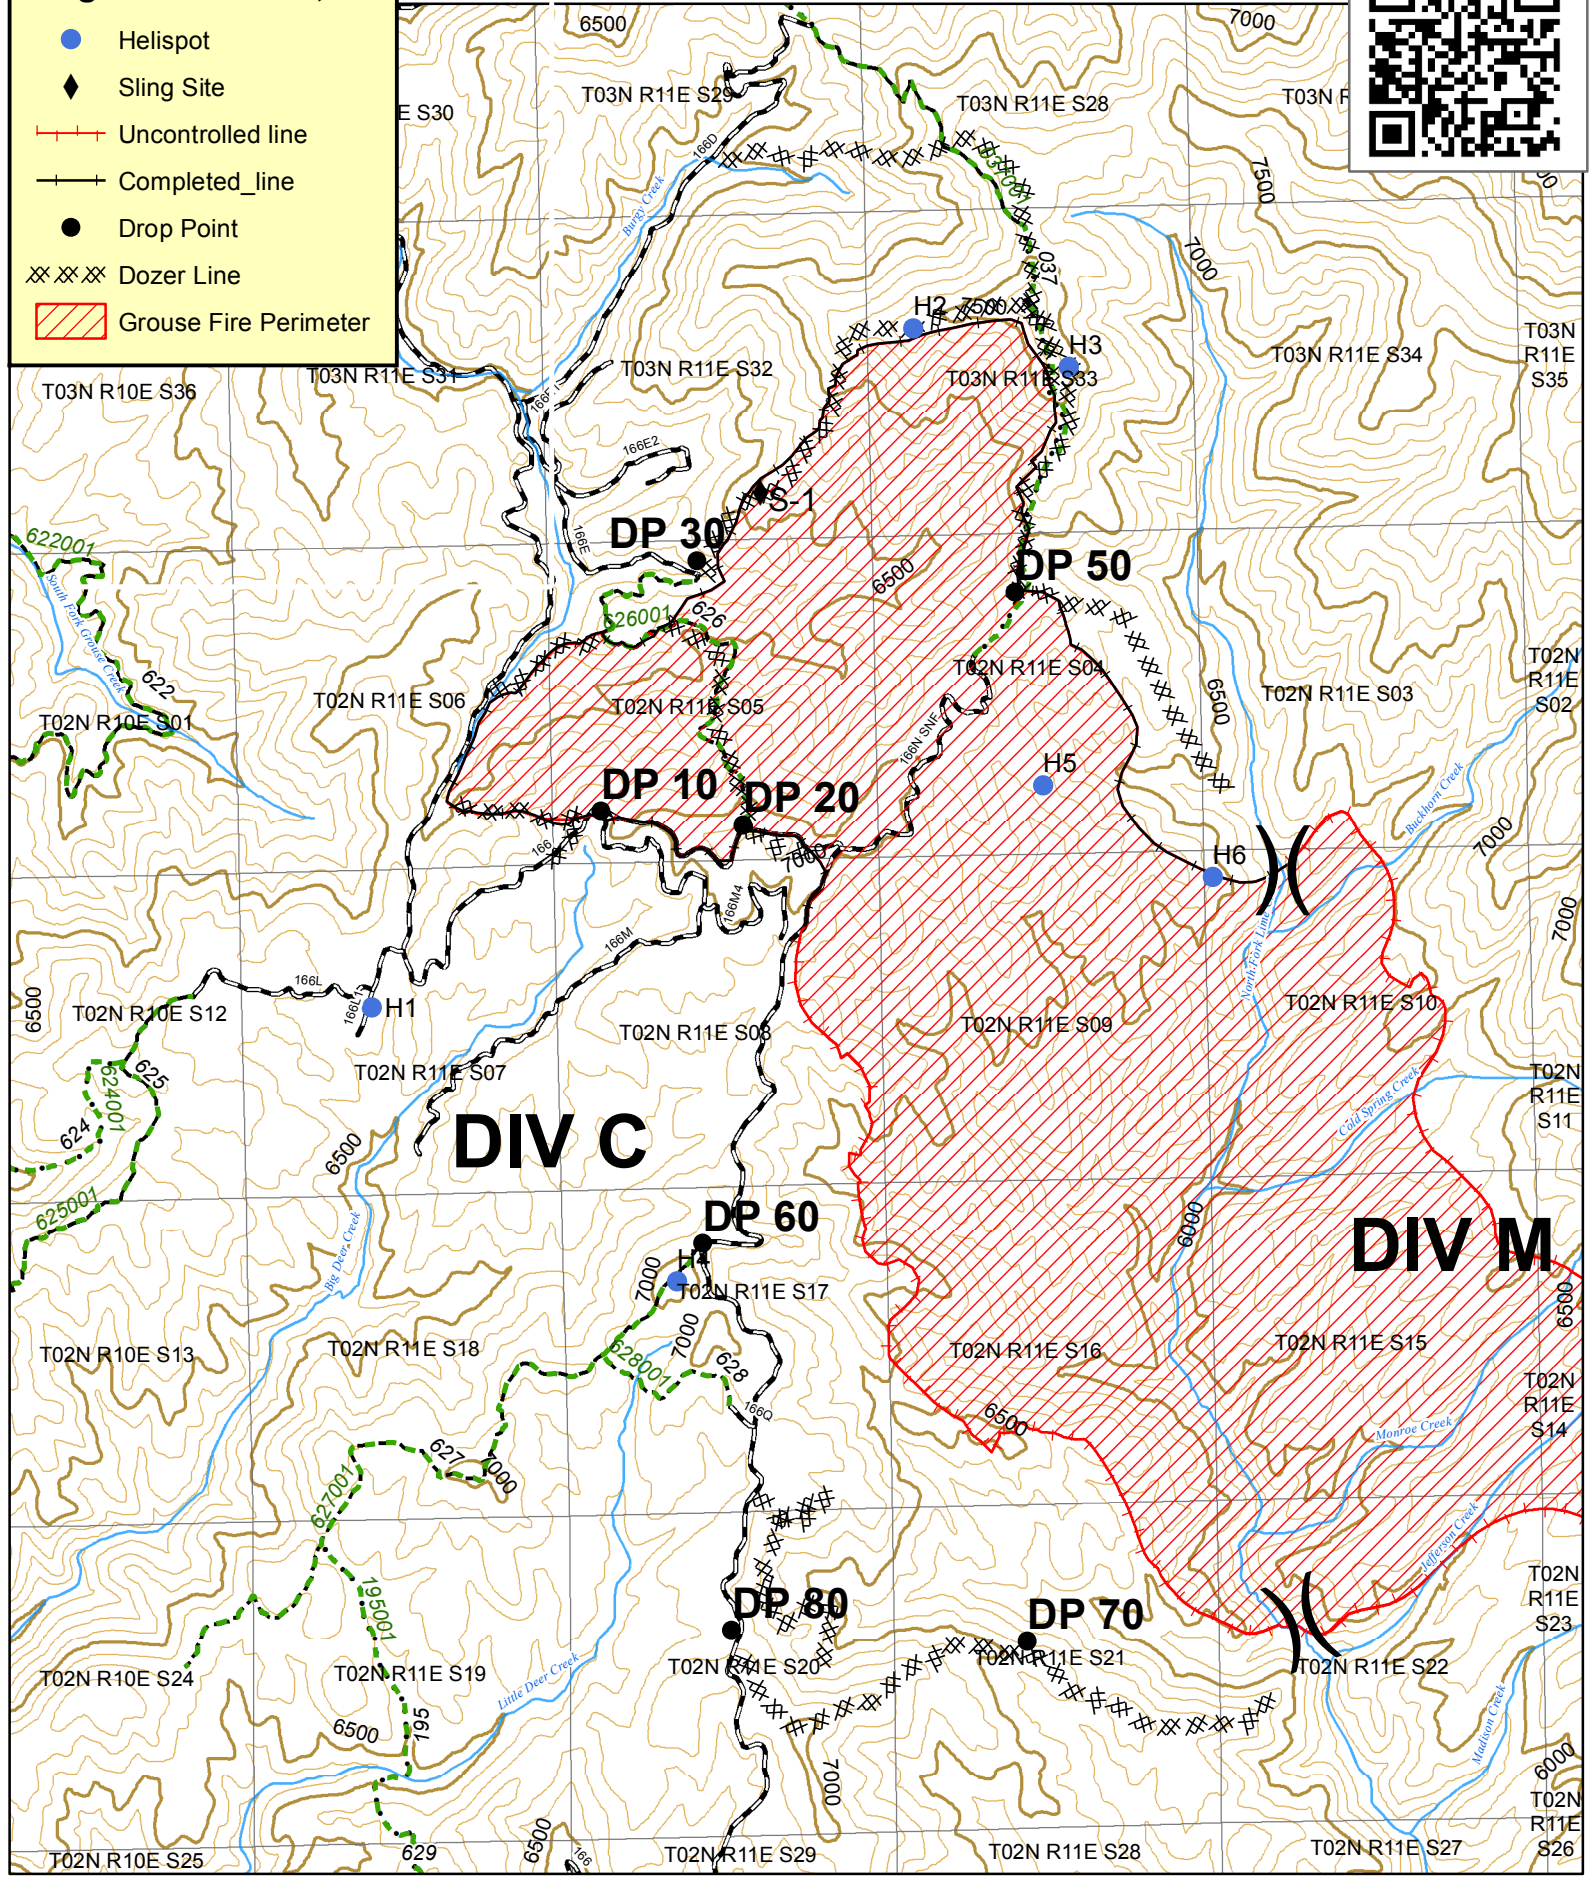

Legend ACRES: 3,980

- Helispot
- ◆ Sling Site
- Uncontrolled_line
- Completed_line
- Drop Point
- XXX Dozer Line
- Grouse Fire Perimeter

Grouse Fire: Division C

Prepared by: Information Resources Management
 Supervisor's Office
 Boise National Forest
 Boise, Idaho

Produced: 9/21/2020 By: zvanabbema
 File: T:\FSNFS\Boise\Program\5100\Fire\GIS\Wildfire\2020\Grouse\Products\DIV Maps\IC4 Maps\DIV C.mxd