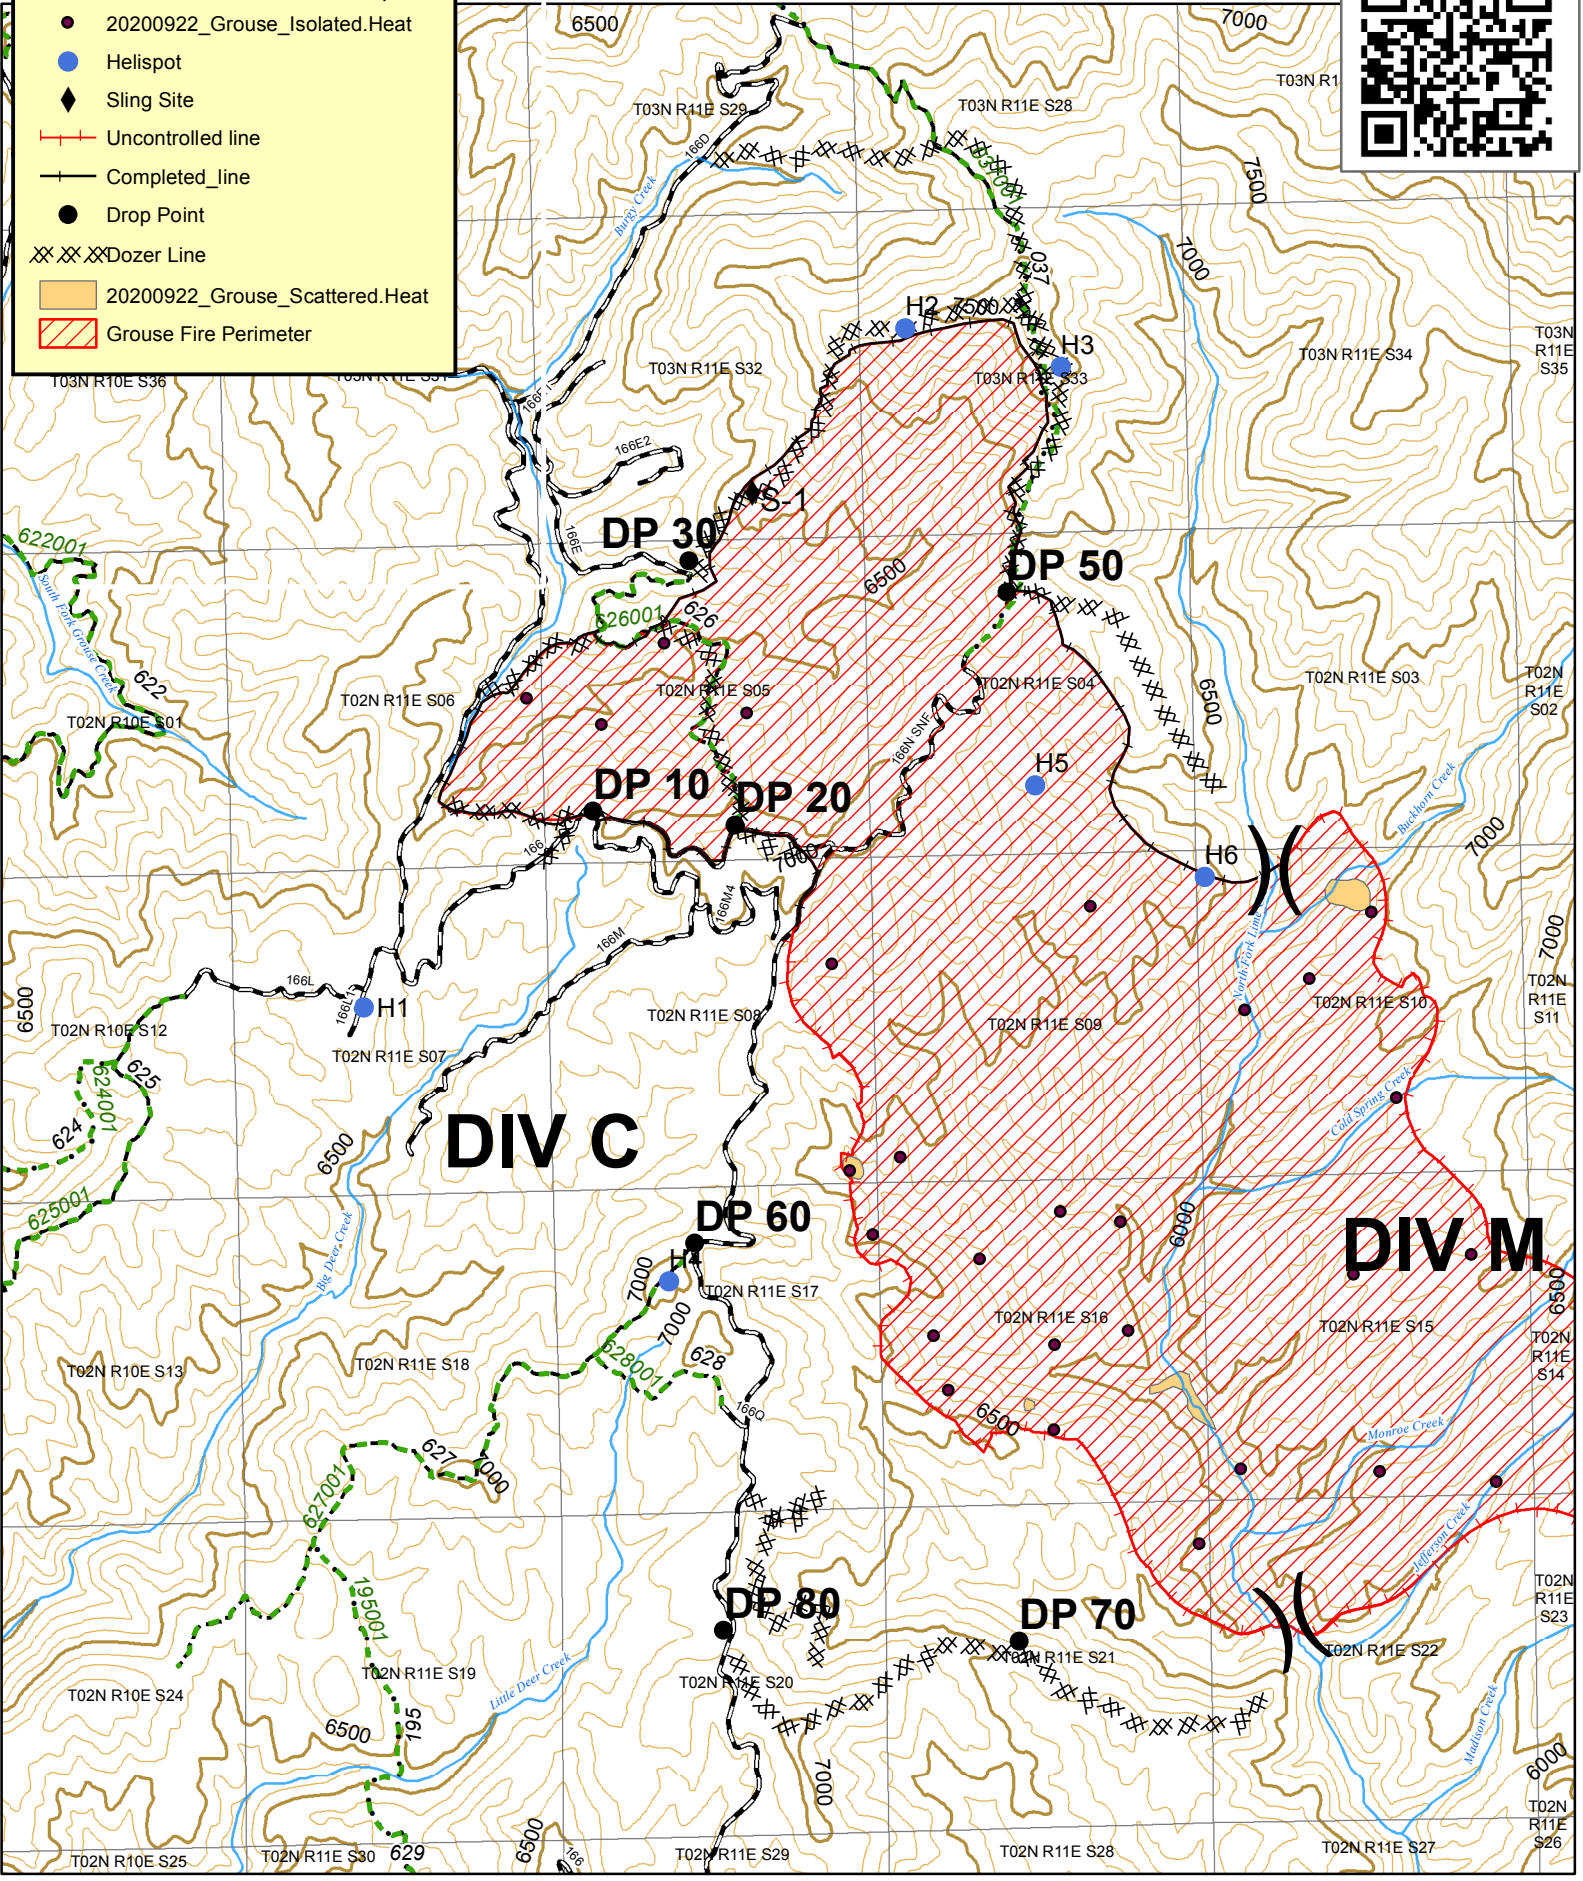

# Grouse Fire: Division C

**Legend**      **ACRES: 3,980**

- 20200922\_Grouse\_Isolated.Heat
- Helispot
- ◆ Sling Site
- Uncontrolled line
- Completed\_line
- Drop Point
- XX XX XX Dozer Line
- 20200922\_Grouse\_Scattered.Heat
- Grouse Fire Perimeter

**DIV C**

**DIV M**