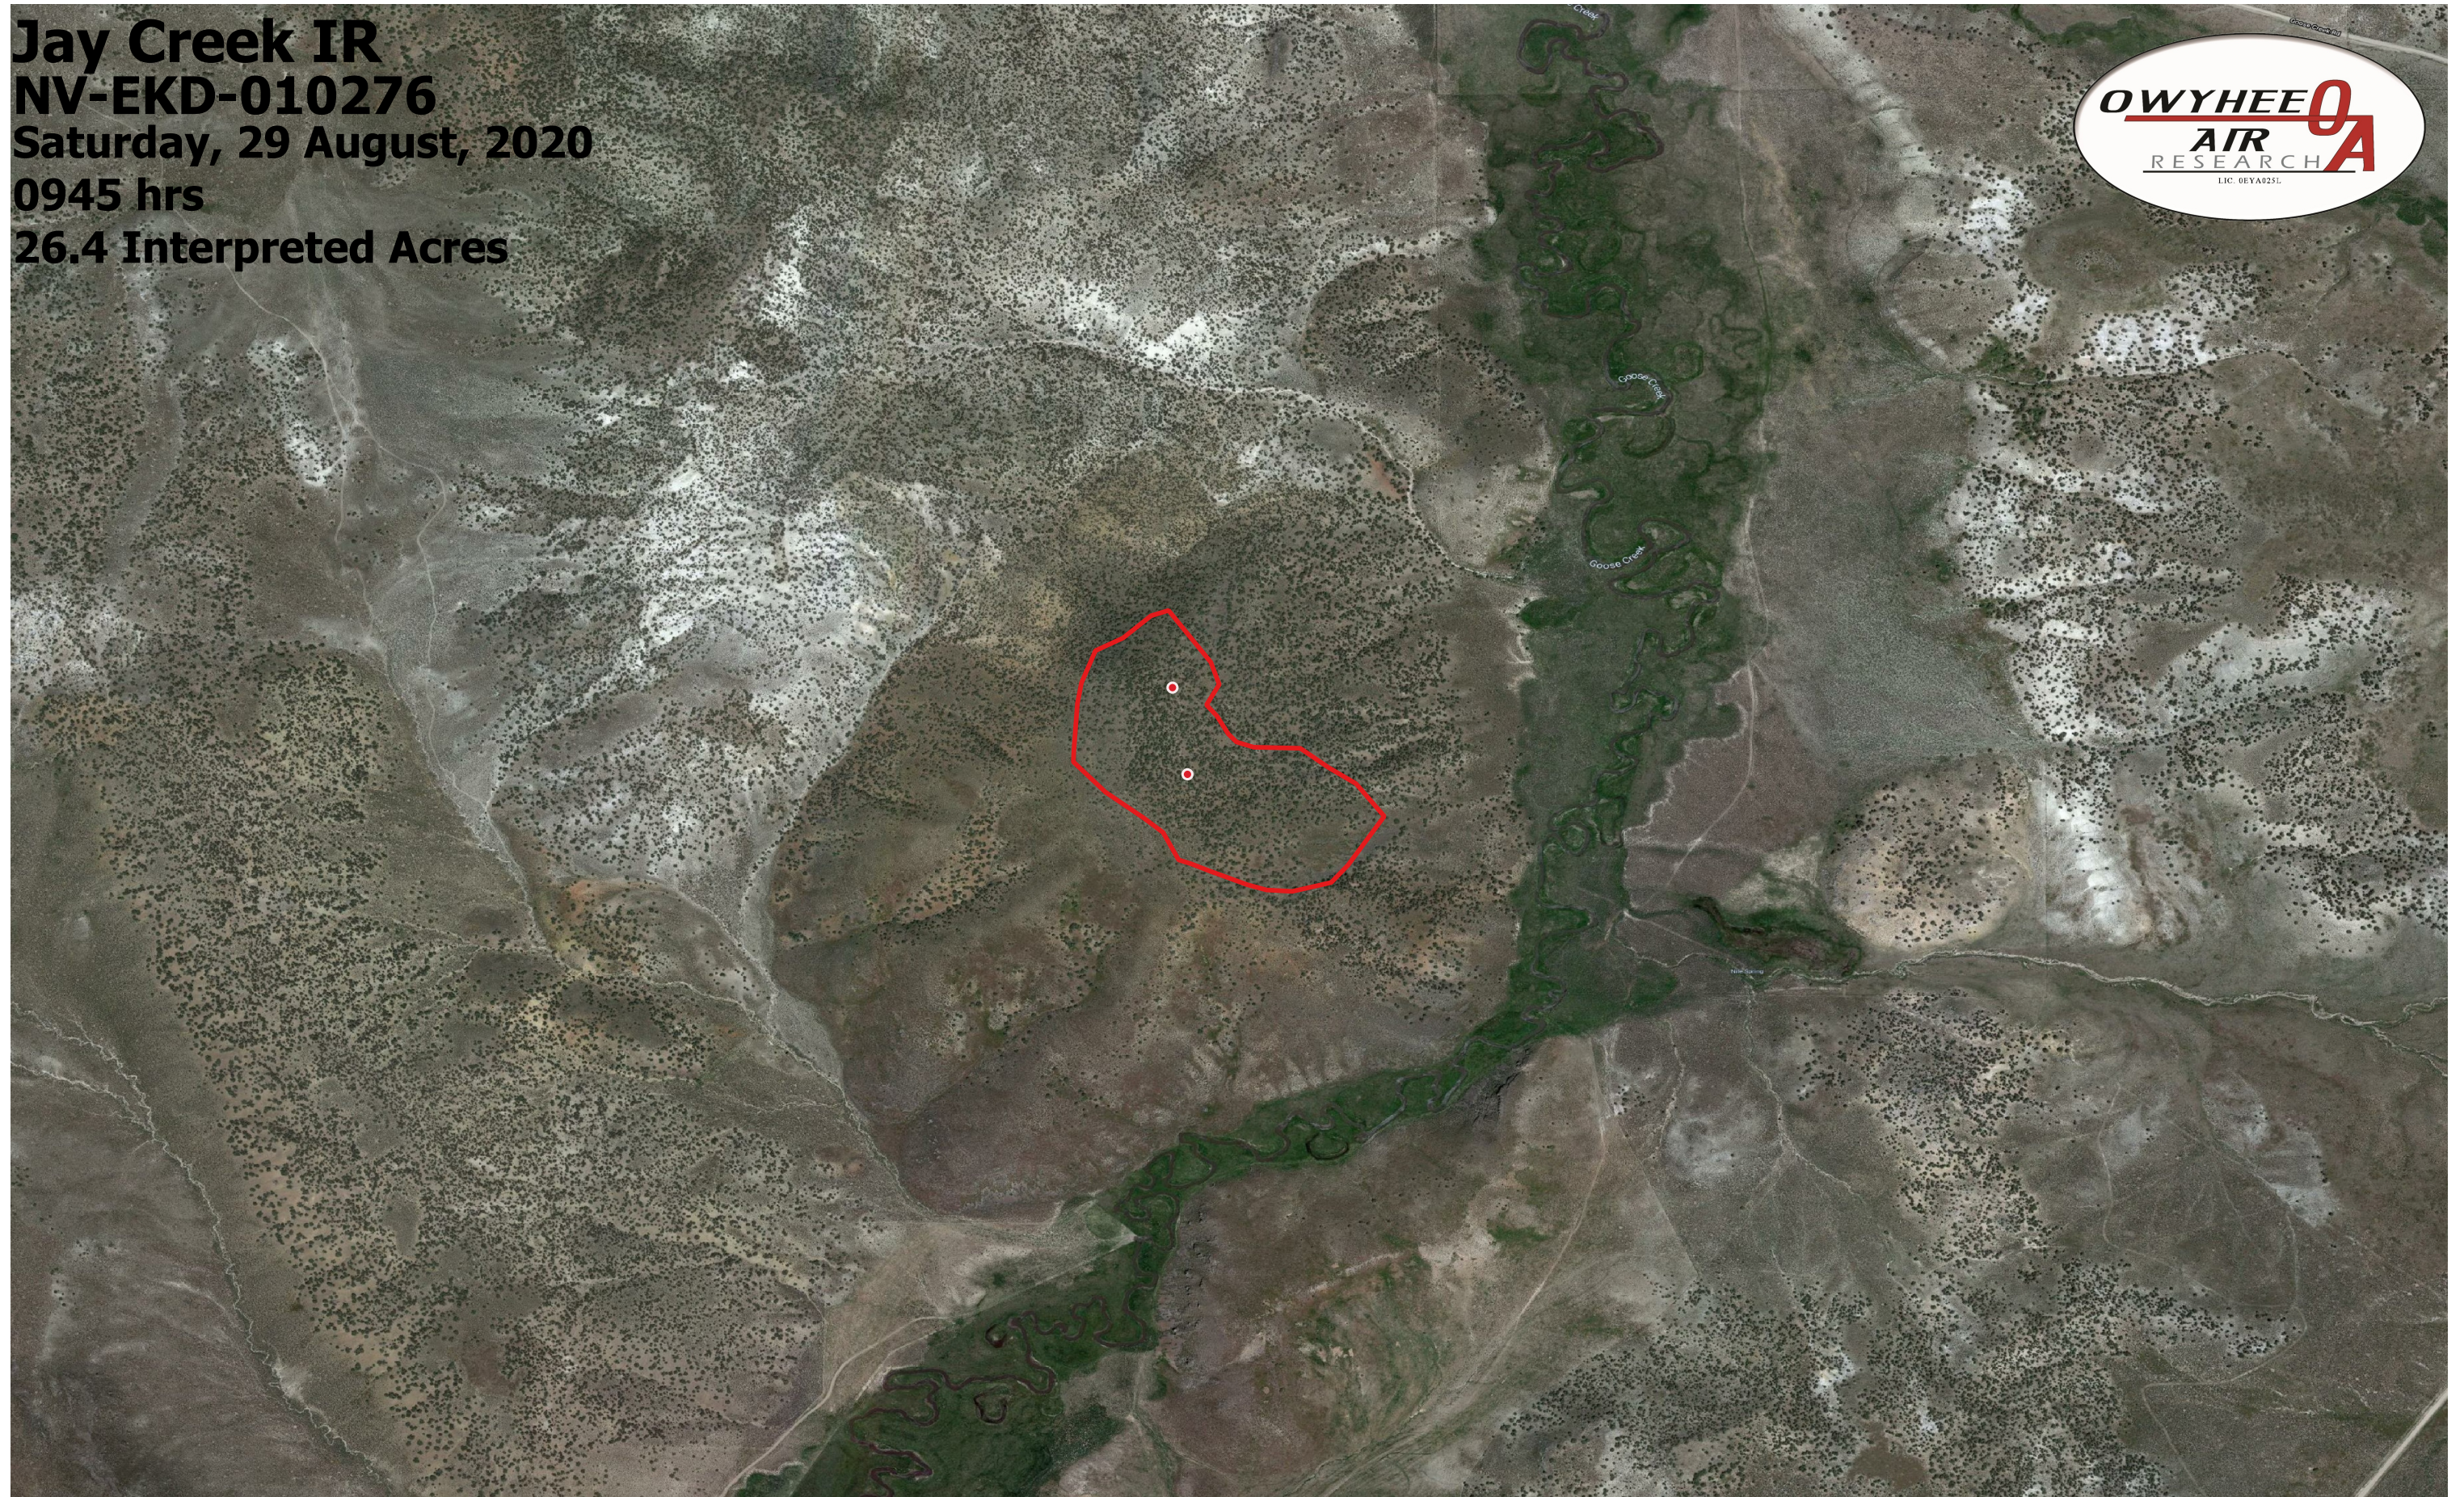

Jay Creek IR
NV-EKD-010276
Saturday, 29 August, 2020
0945 hrs
26.4 Interpreted Acres

Legend
 Burn Perimeter
 Isolated Heat

Scale: 1:10,000
Projection: WGS 84
Produced by Owyhee Air Research, Inc.
IR Interpreter: C. Holley
fire@owyheeair.com (208) 442-5405