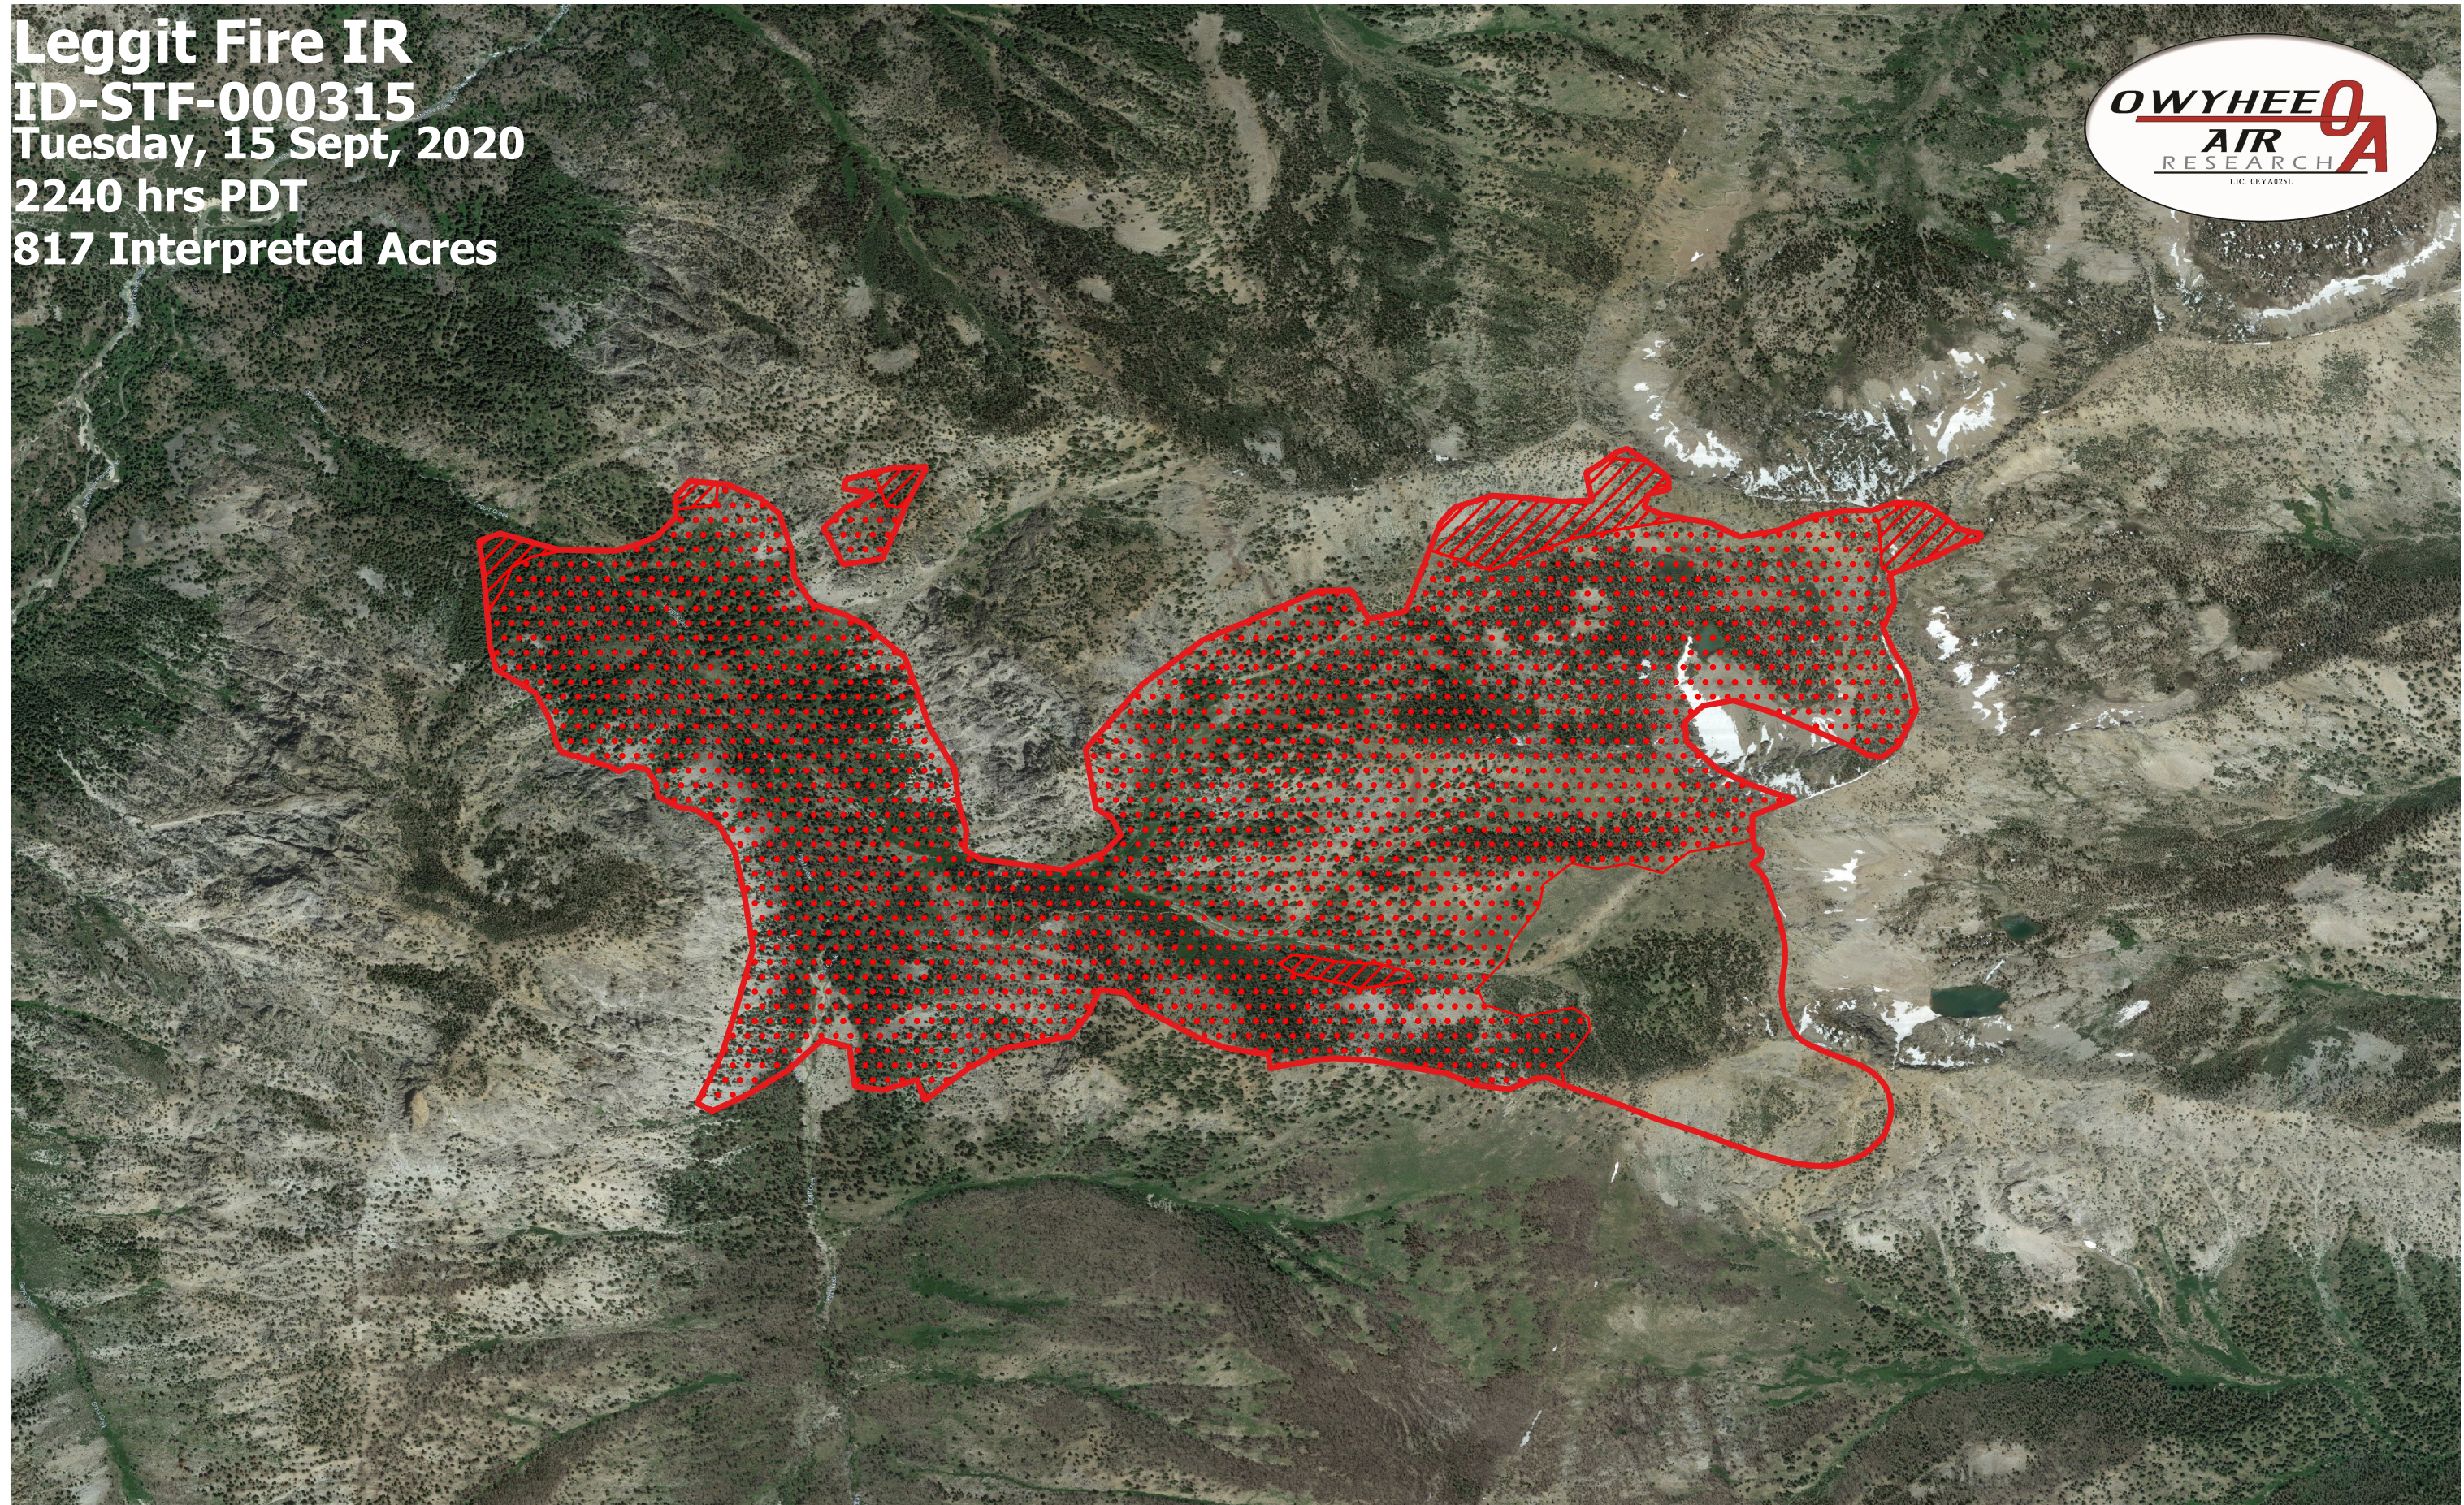

**Leggit Fire IR**  
**ID-STF-000315**  
**Tuesday, 15 Sept, 2020**  
**2240 hrs PDT**  
**817 Interpreted Acres**

- Legend**
-  Burn Perimeter
  -  Intense Heat
  -  Scattered Heat
  -  Isolated Heat

Scale: 1:15,000  
Projection: WGS 84  
Produced by Owyhee Air Research, Inc.  
IR Interpreter: D. Melody  
fire@owyheeair.com (208) 442-5405