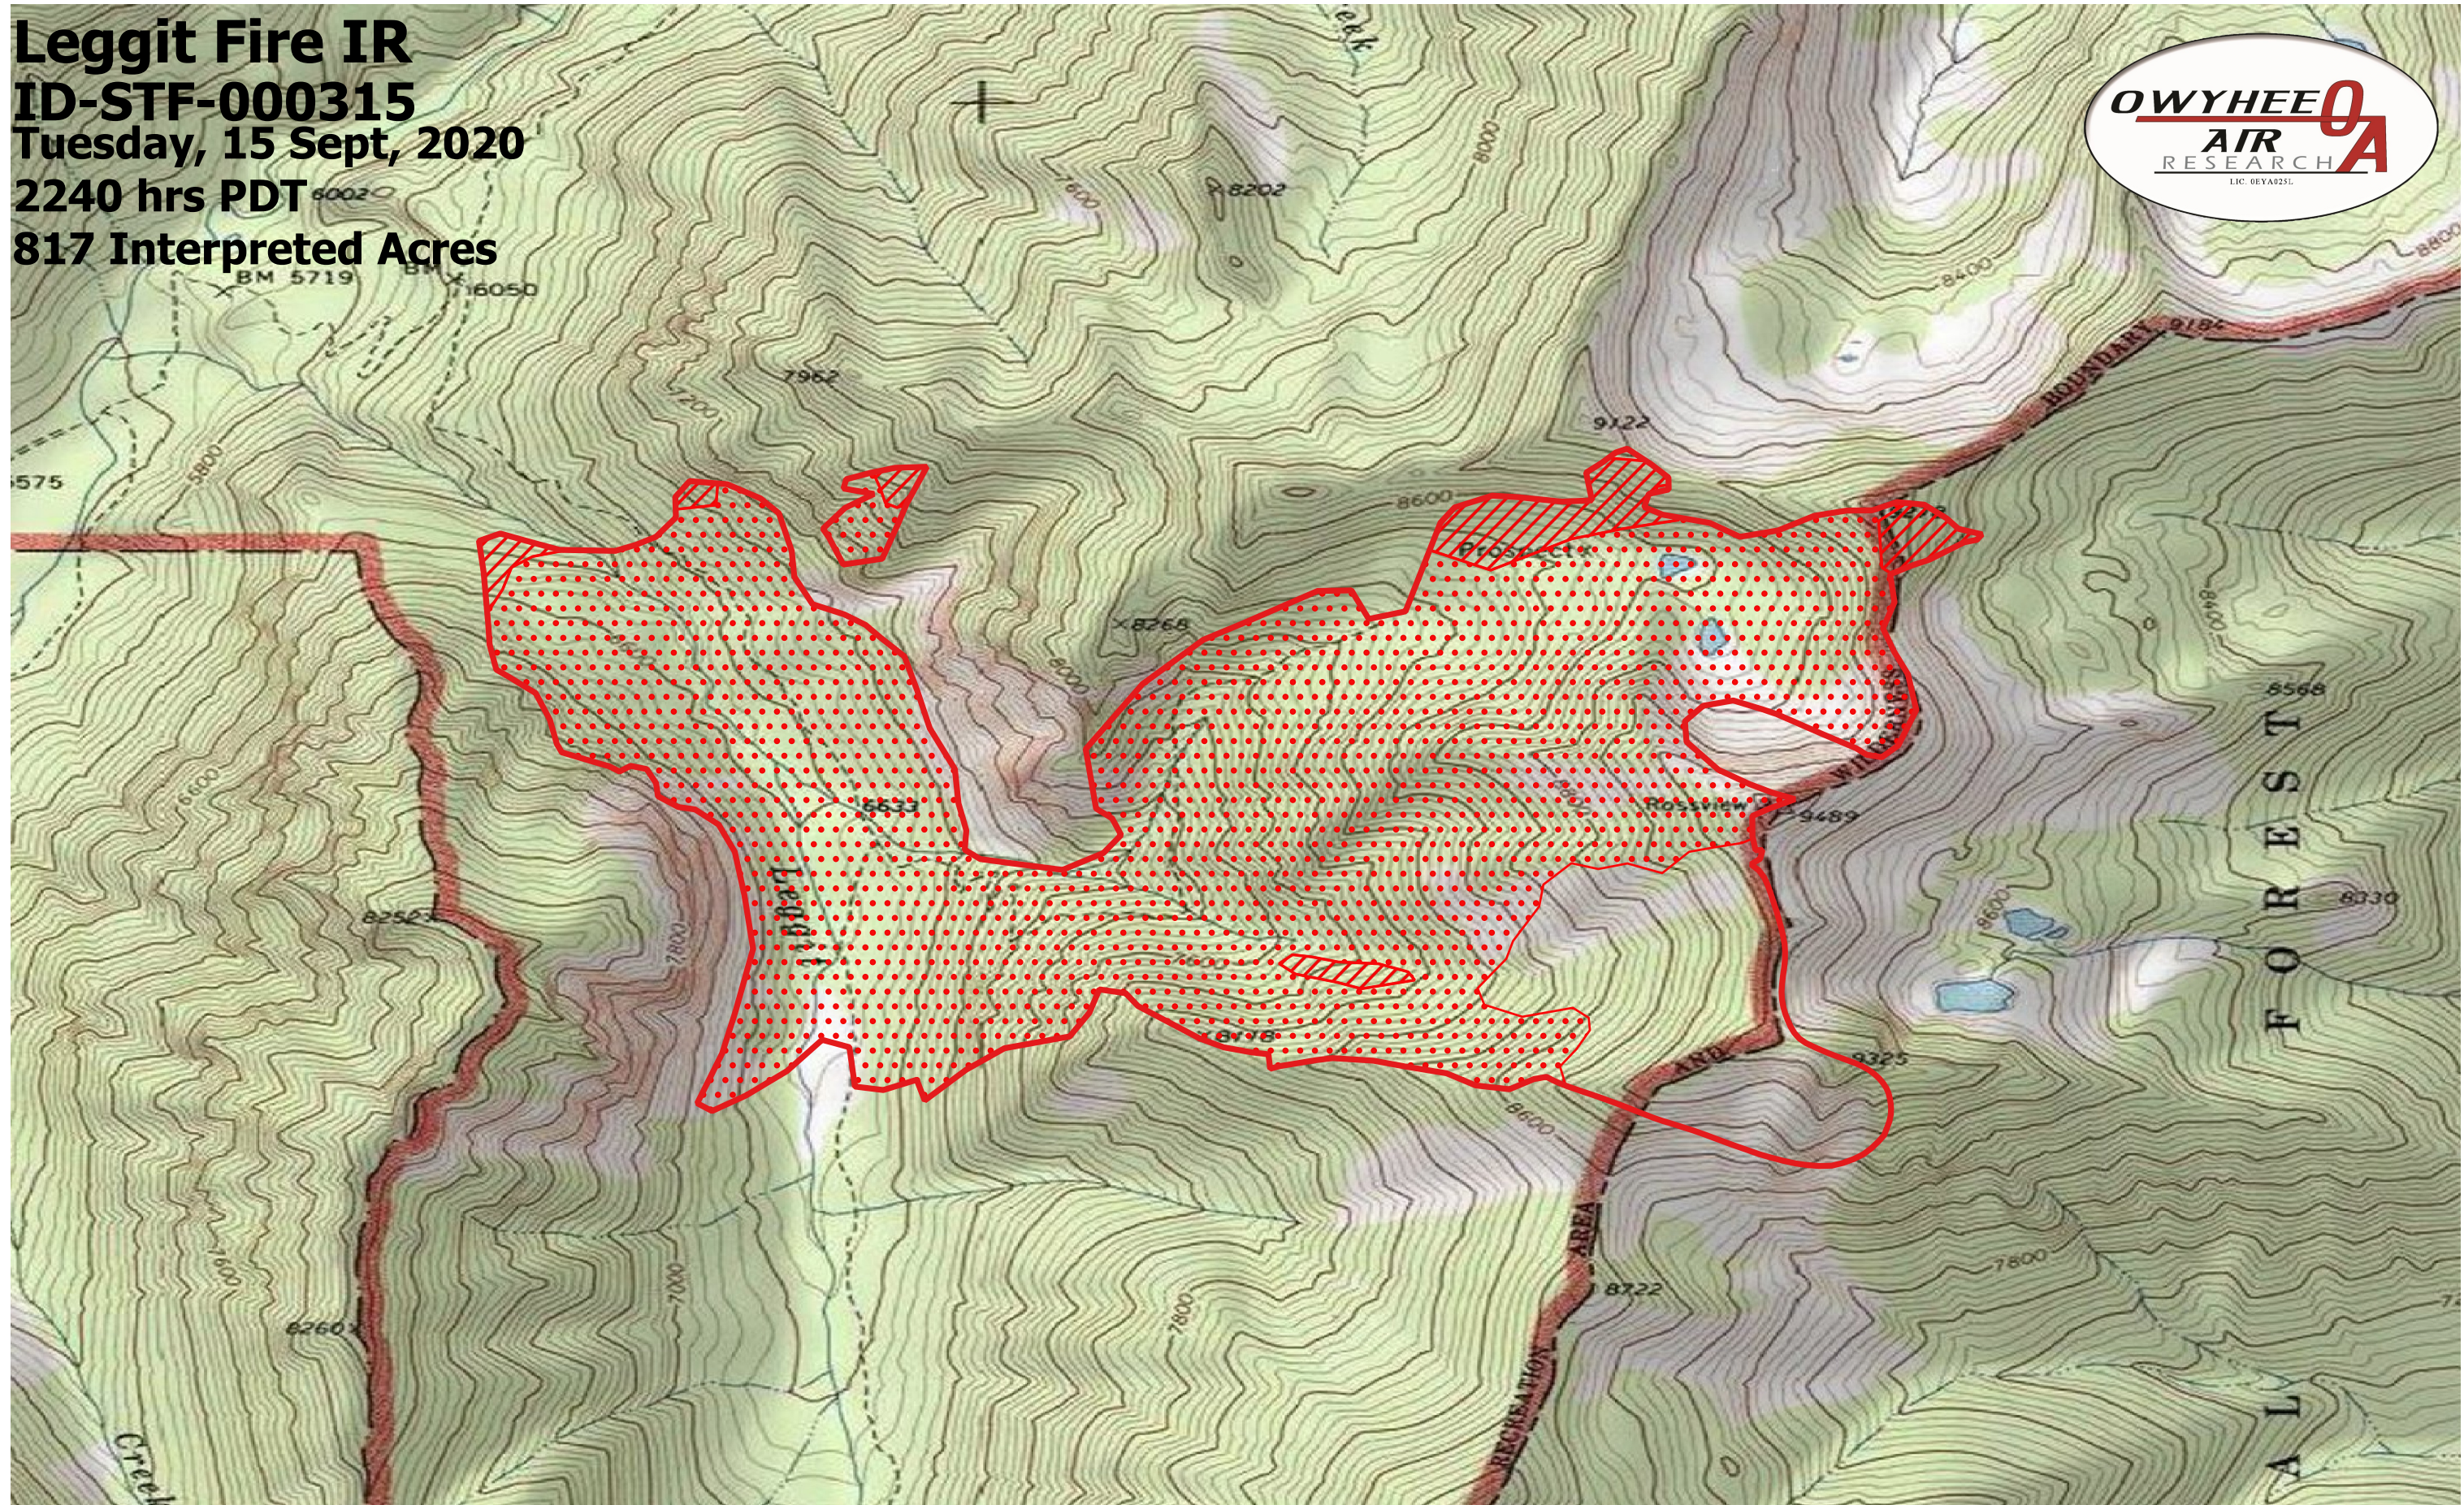

**Leggit Fire IR**  
**ID-STF-000315**  
**Tuesday, 15 Sept, 2020**  
**2240 hrs PDT**  
**817 Interpreted Acres**

- Legend**
- Burn Perimeter
  - Intense Heat
  - Scattered Heat
  - Isolated Heat

Scale: 1:15,000  
Projection: WGS 84  
Produced by Owyhee Air Research, Inc.  
IR Interpreter: D. Melody  
fire@owyheear.com (208) 442-5405