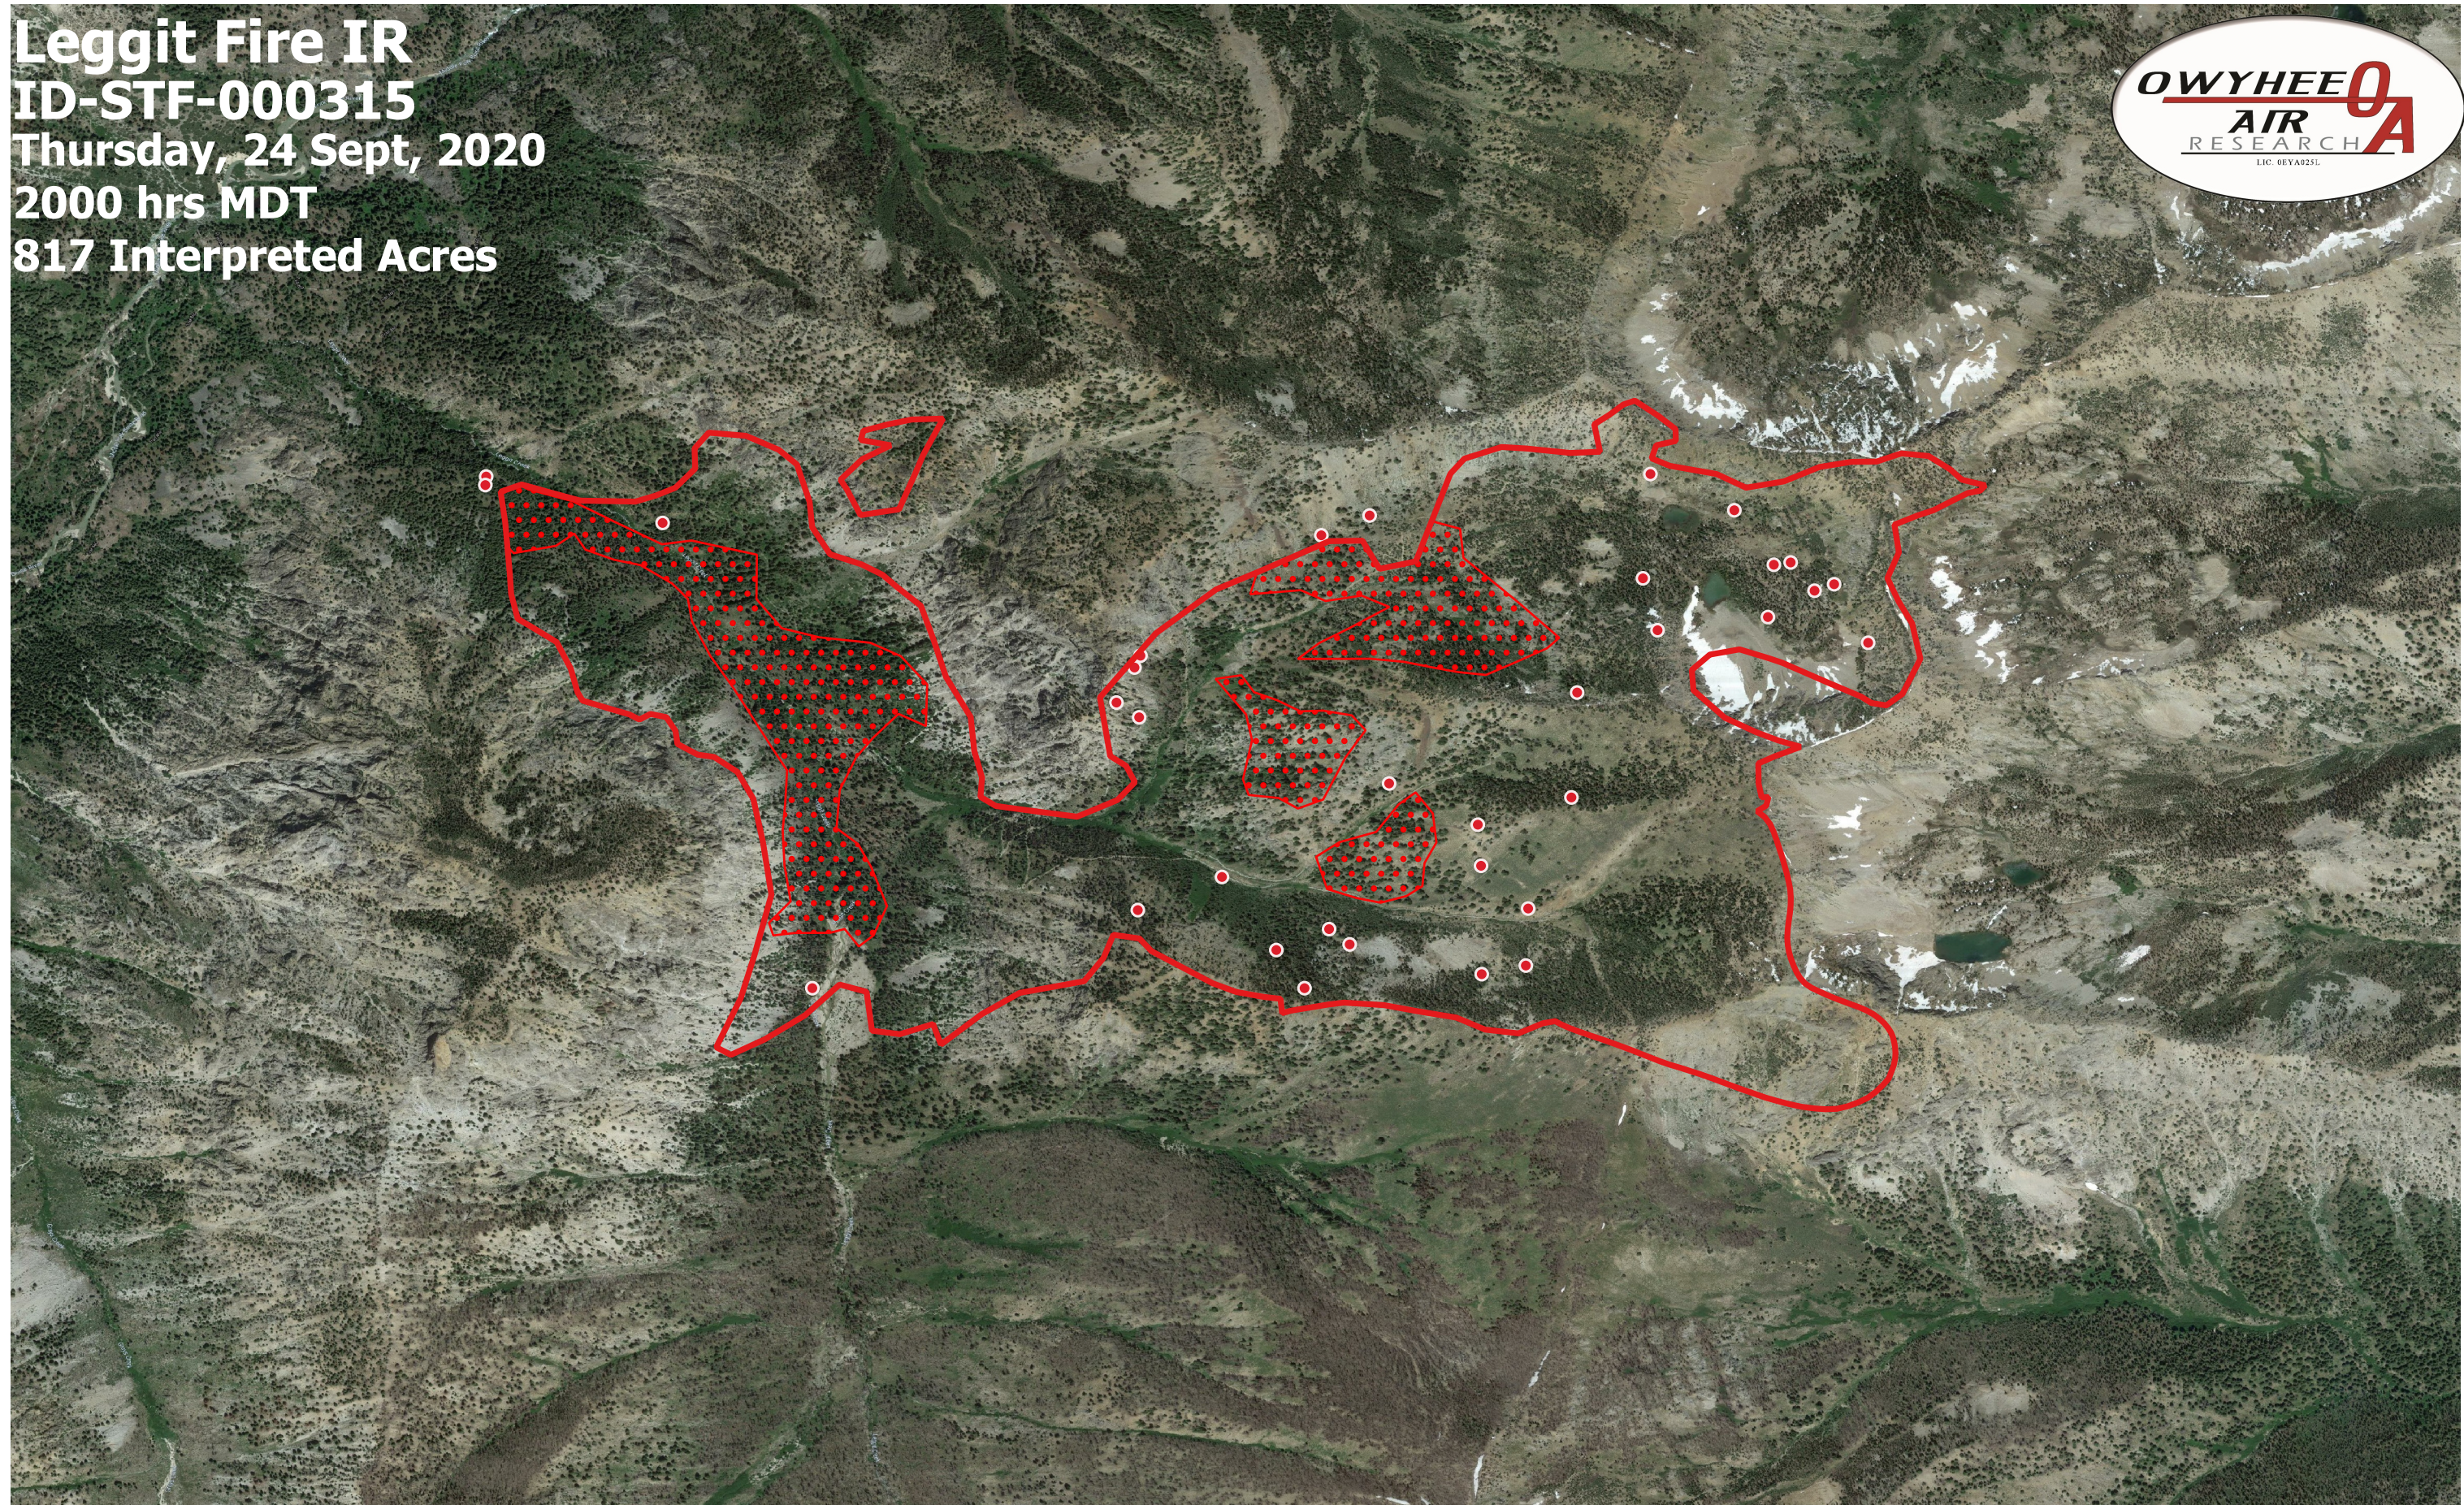

**Leggit Fire IR**  
**ID-STF-000315**  
**Thursday, 24 Sept, 2020**  
**2000 hrs MDT**  
**817 Interpreted Acres**

- Legend**
- Burn Perimeter
  - Scattered Heat
  - Isolated Heat

Scale: 1:15,000  
Projection: WGS 84  
Produced by Owyhee Air Research, Inc.  
IR Interpreter: D. Melody  
fire@owyheear.com (208) 442-5405