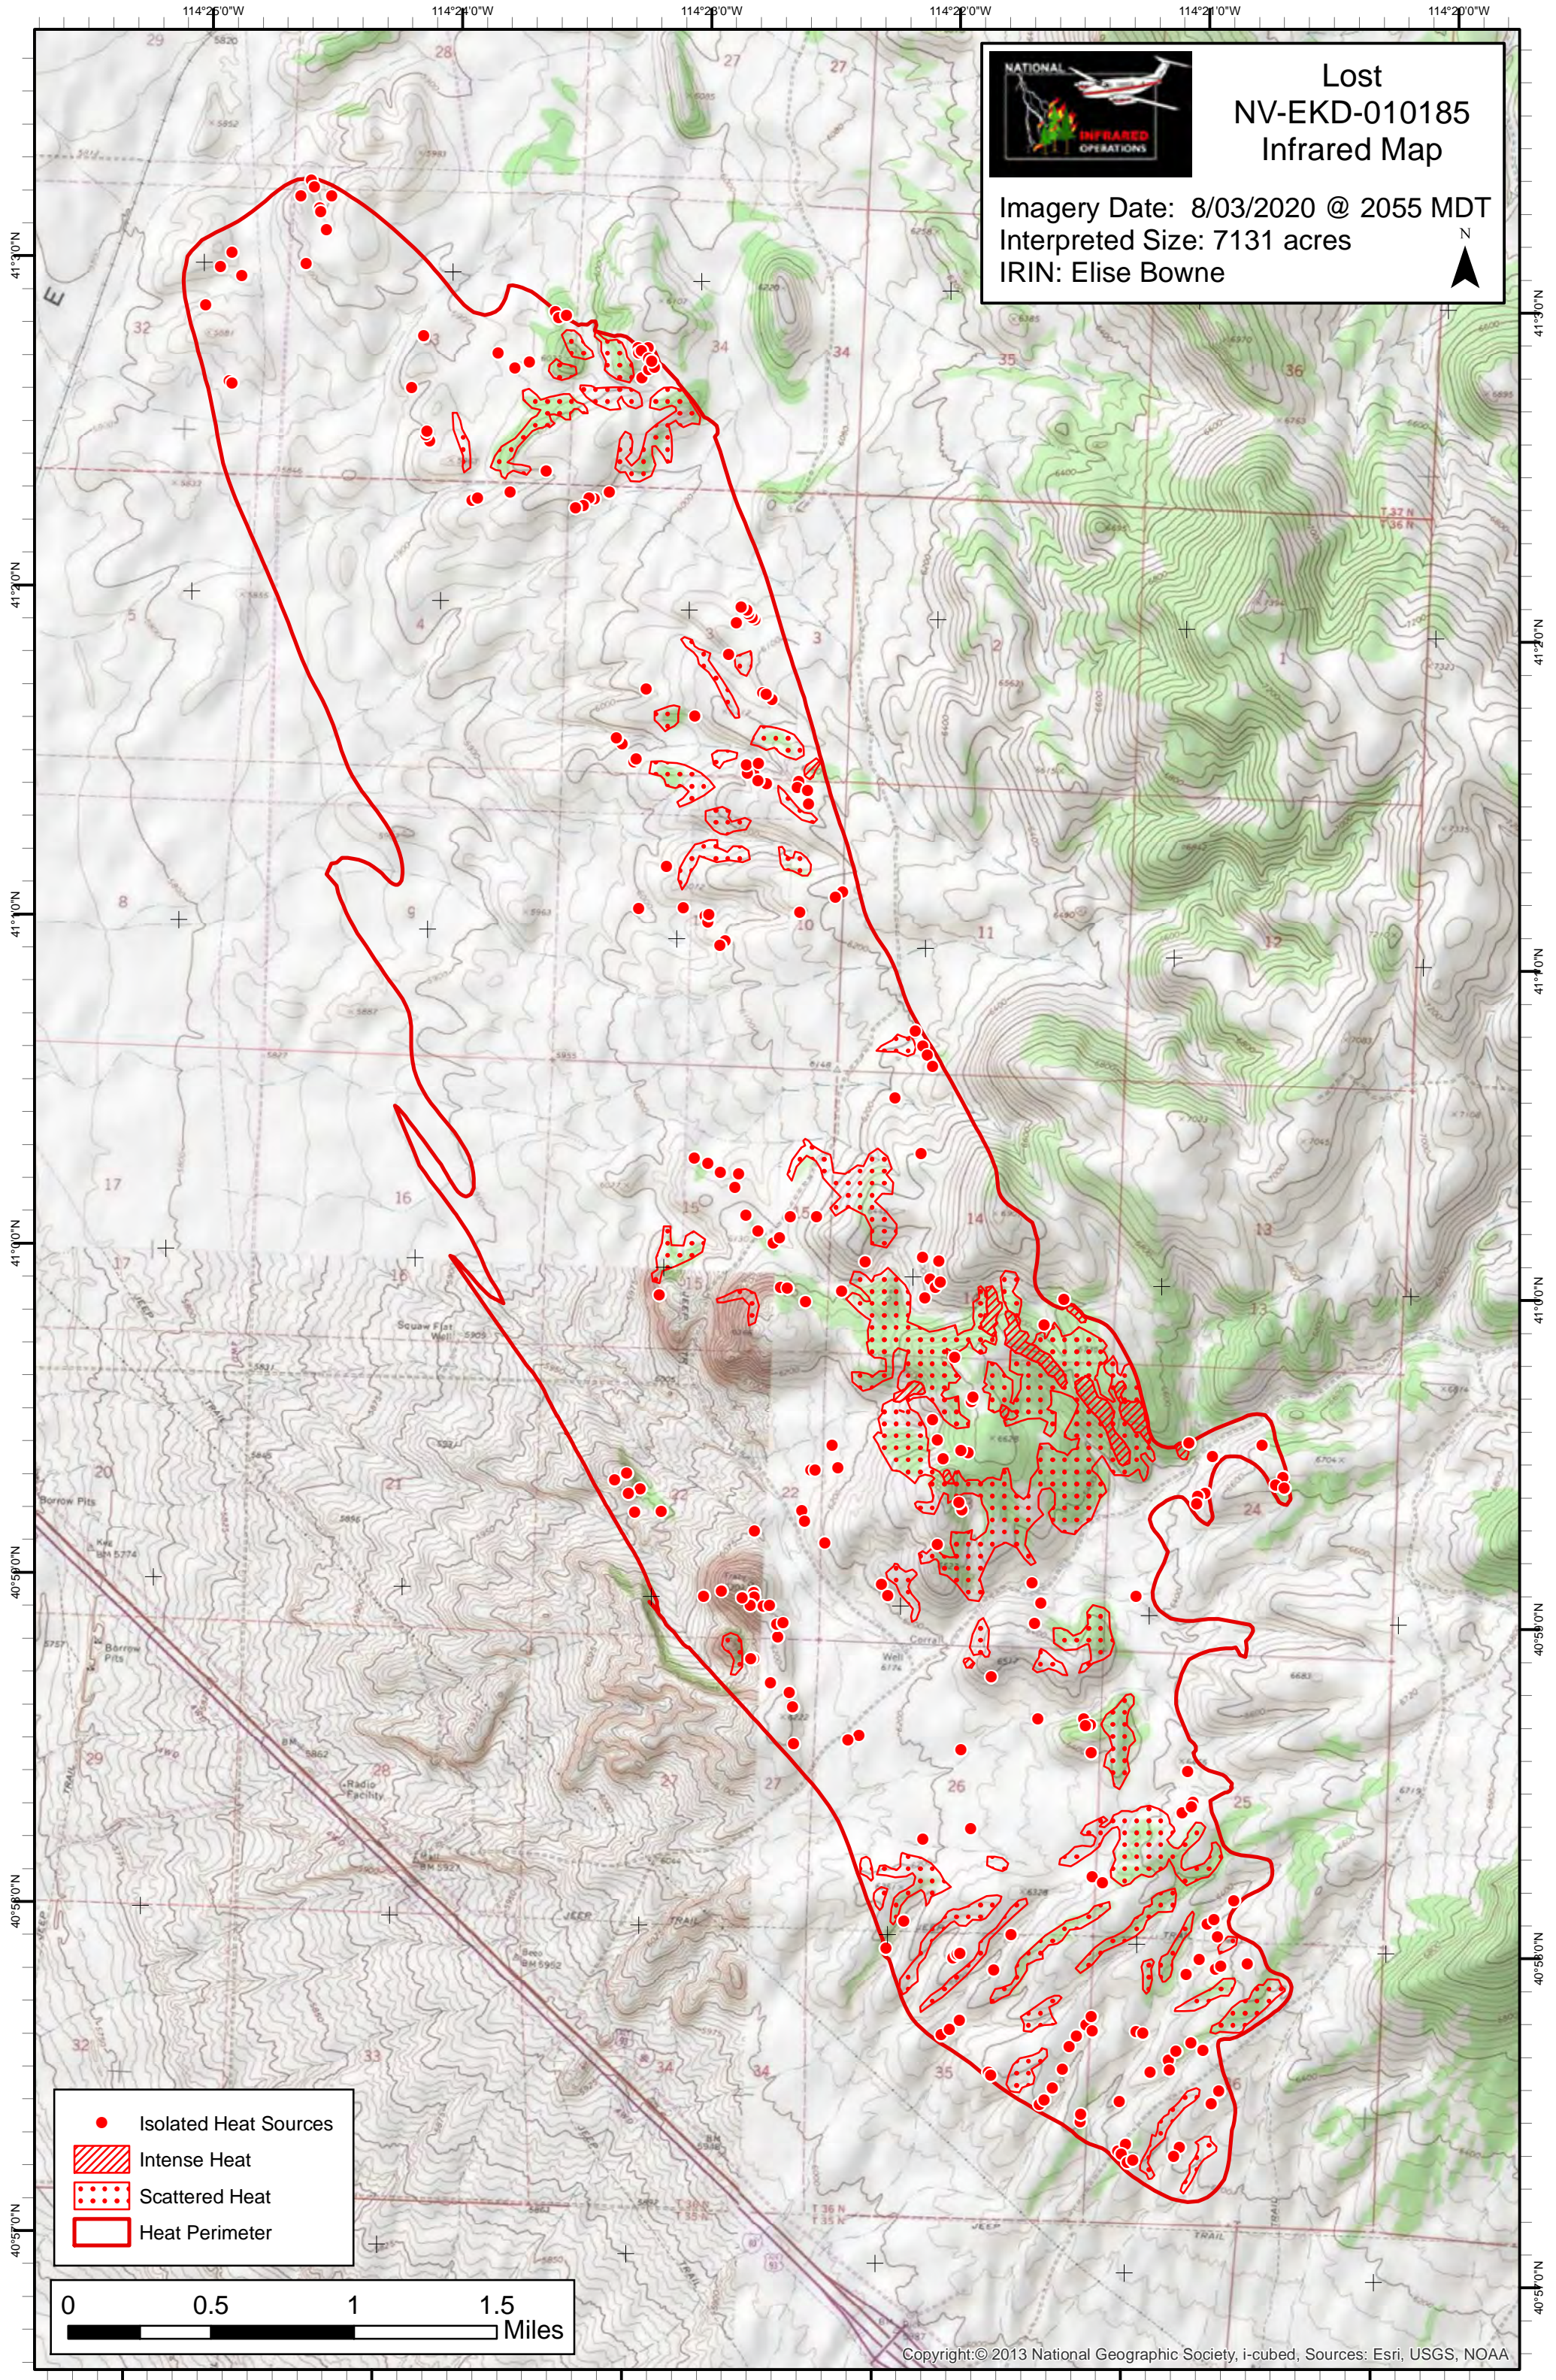

114°26'0"W 114°24'0"W 114°22'0"W 114°20'0"W 114°18'0"W 114°16'0"W

# Lost NV-EKD-010185 Infrared Map

Imagery Date: 8/03/2020 @ 2055 MDT  
Interpreted Size: 7131 acres  
IRIN: Elise Bowne

- Isolated Heat Sources
- Intense Heat
- Scattered Heat
- Heat Perimeter

114°26'0"W 114°24'0"W 114°22'0"W 114°20'0"W 114°18'0"W 114°16'0"W