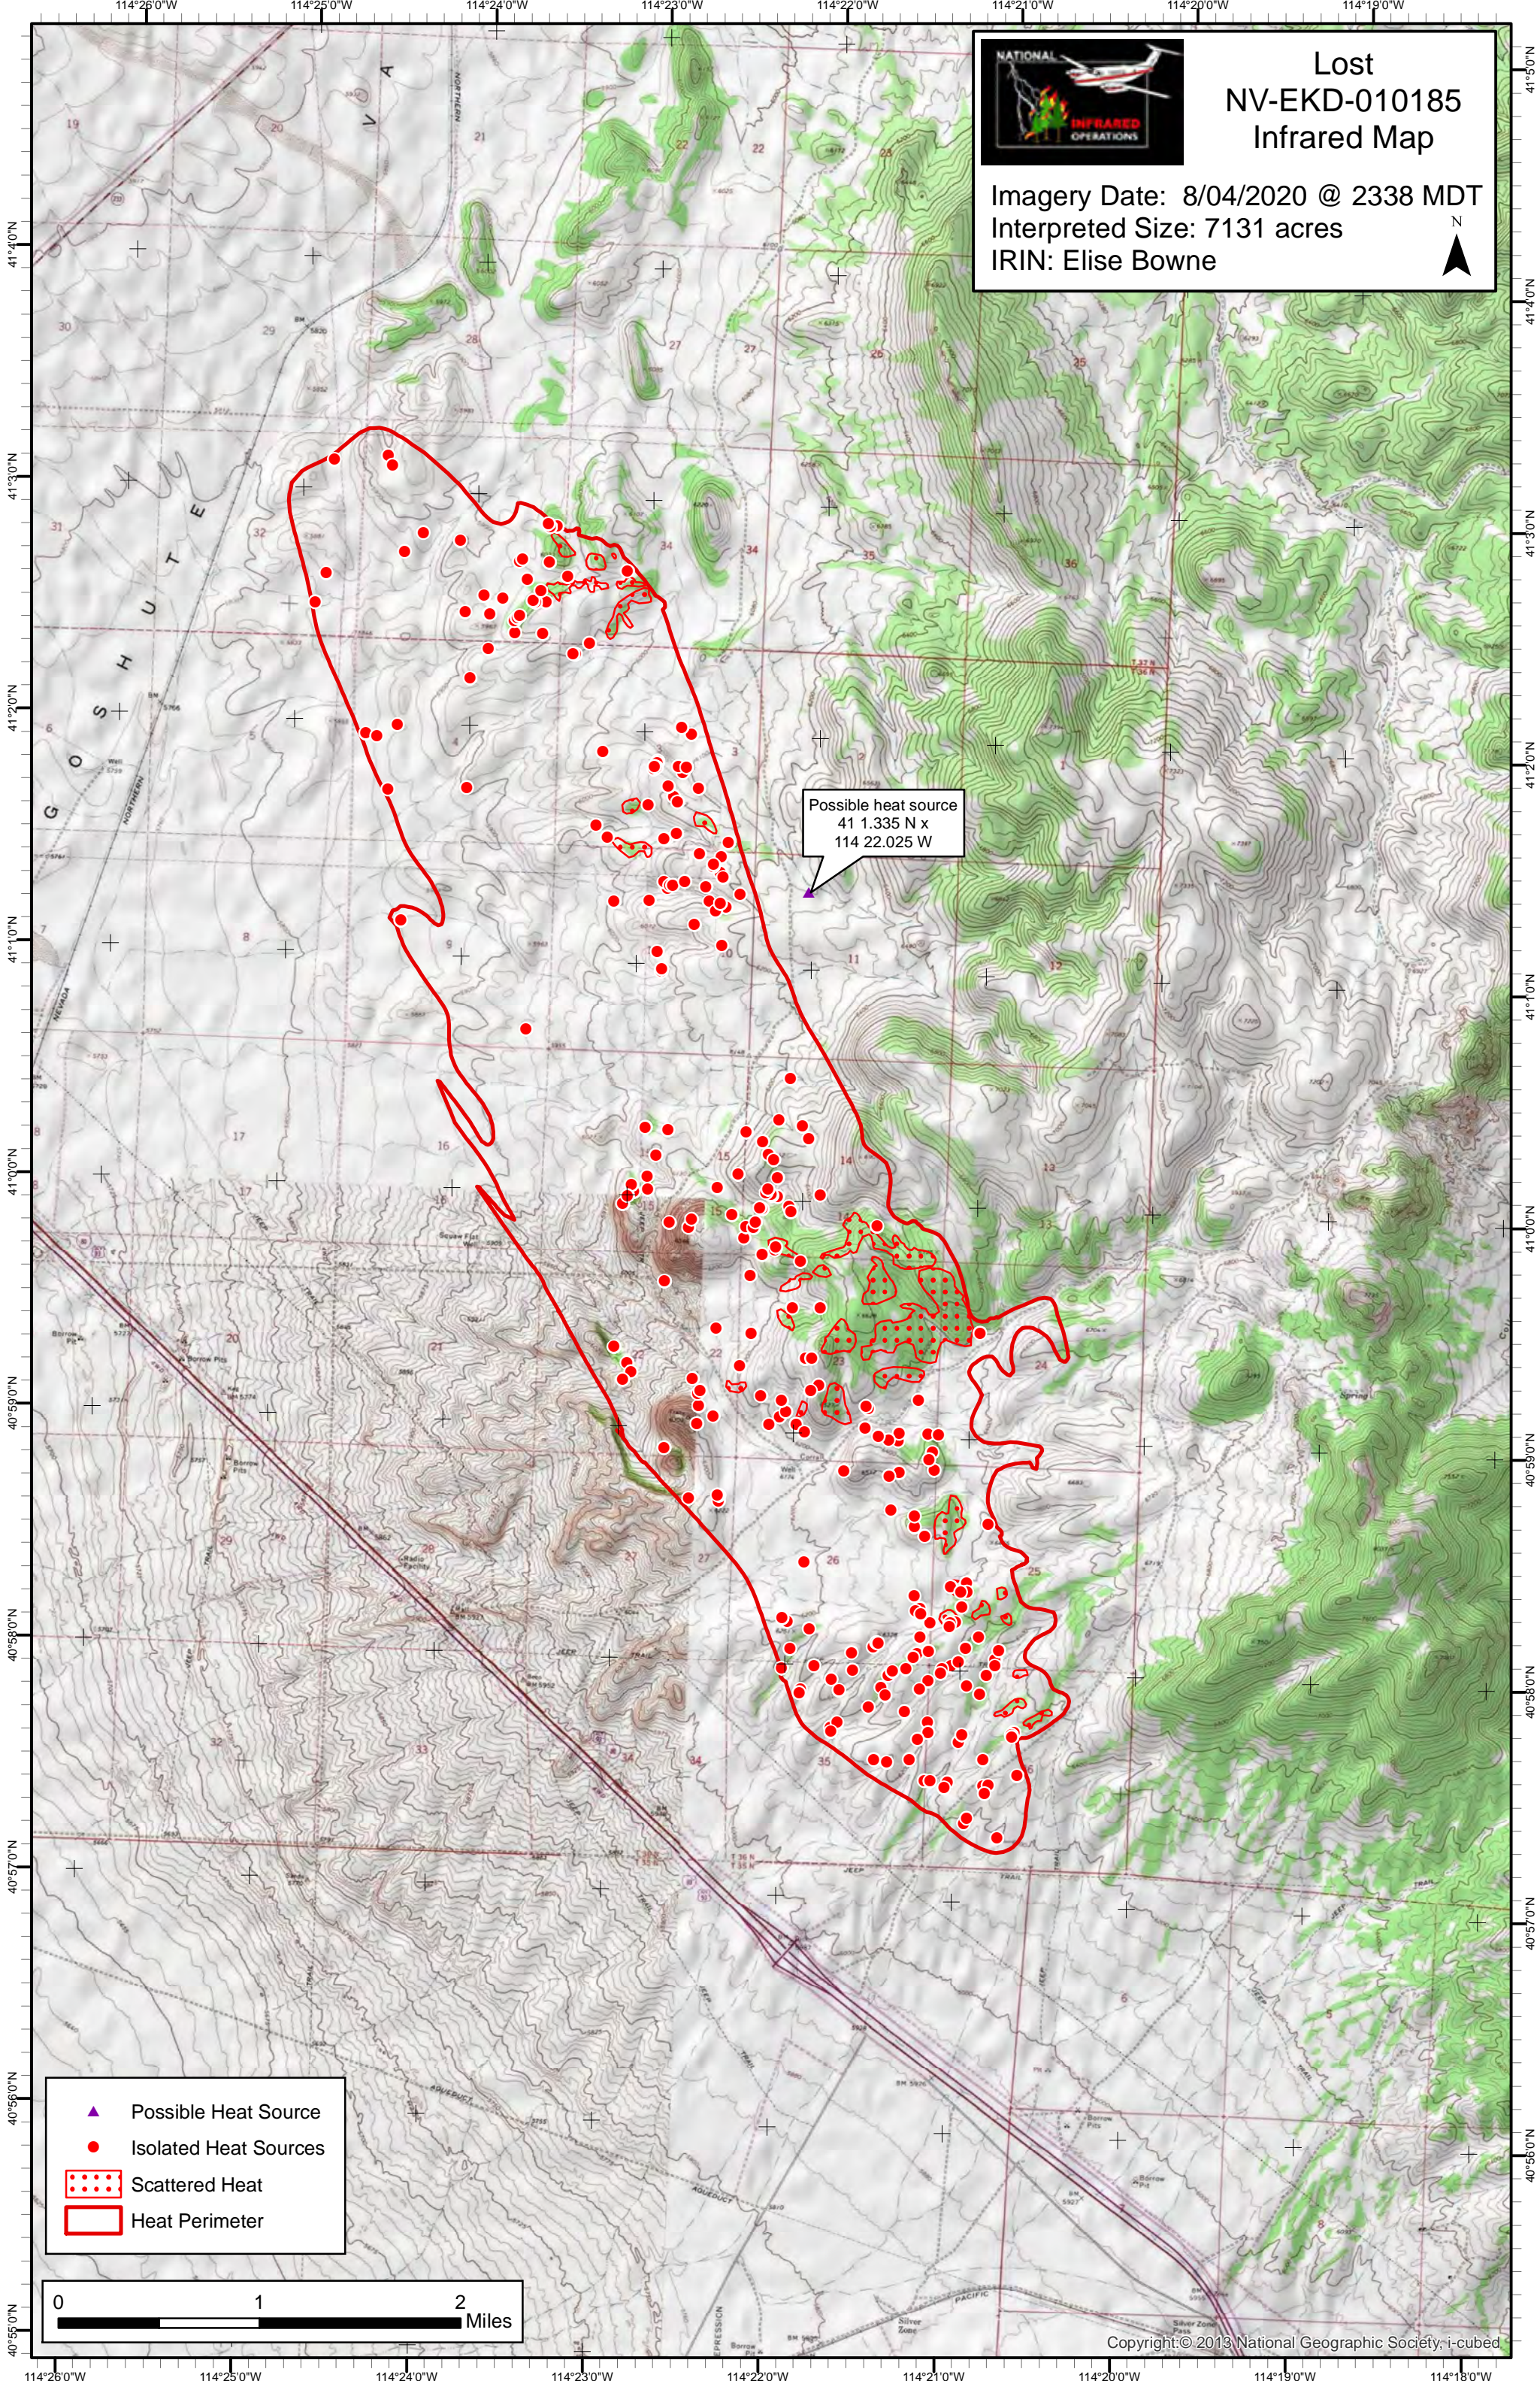

**Lost  
NV-EKD-010185  
Infrared Map**

Imagery Date: 8/04/2020 @ 2338 MDT  
 Interpreted Size: 7131 acres  
 IRIN: Elise Bowne

Possible heat source  
 41 1.335 N x  
 114 22.025 W

-  Possible Heat Source
-  Isolated Heat Sources
-  Scattered Heat
-  Heat Perimeter