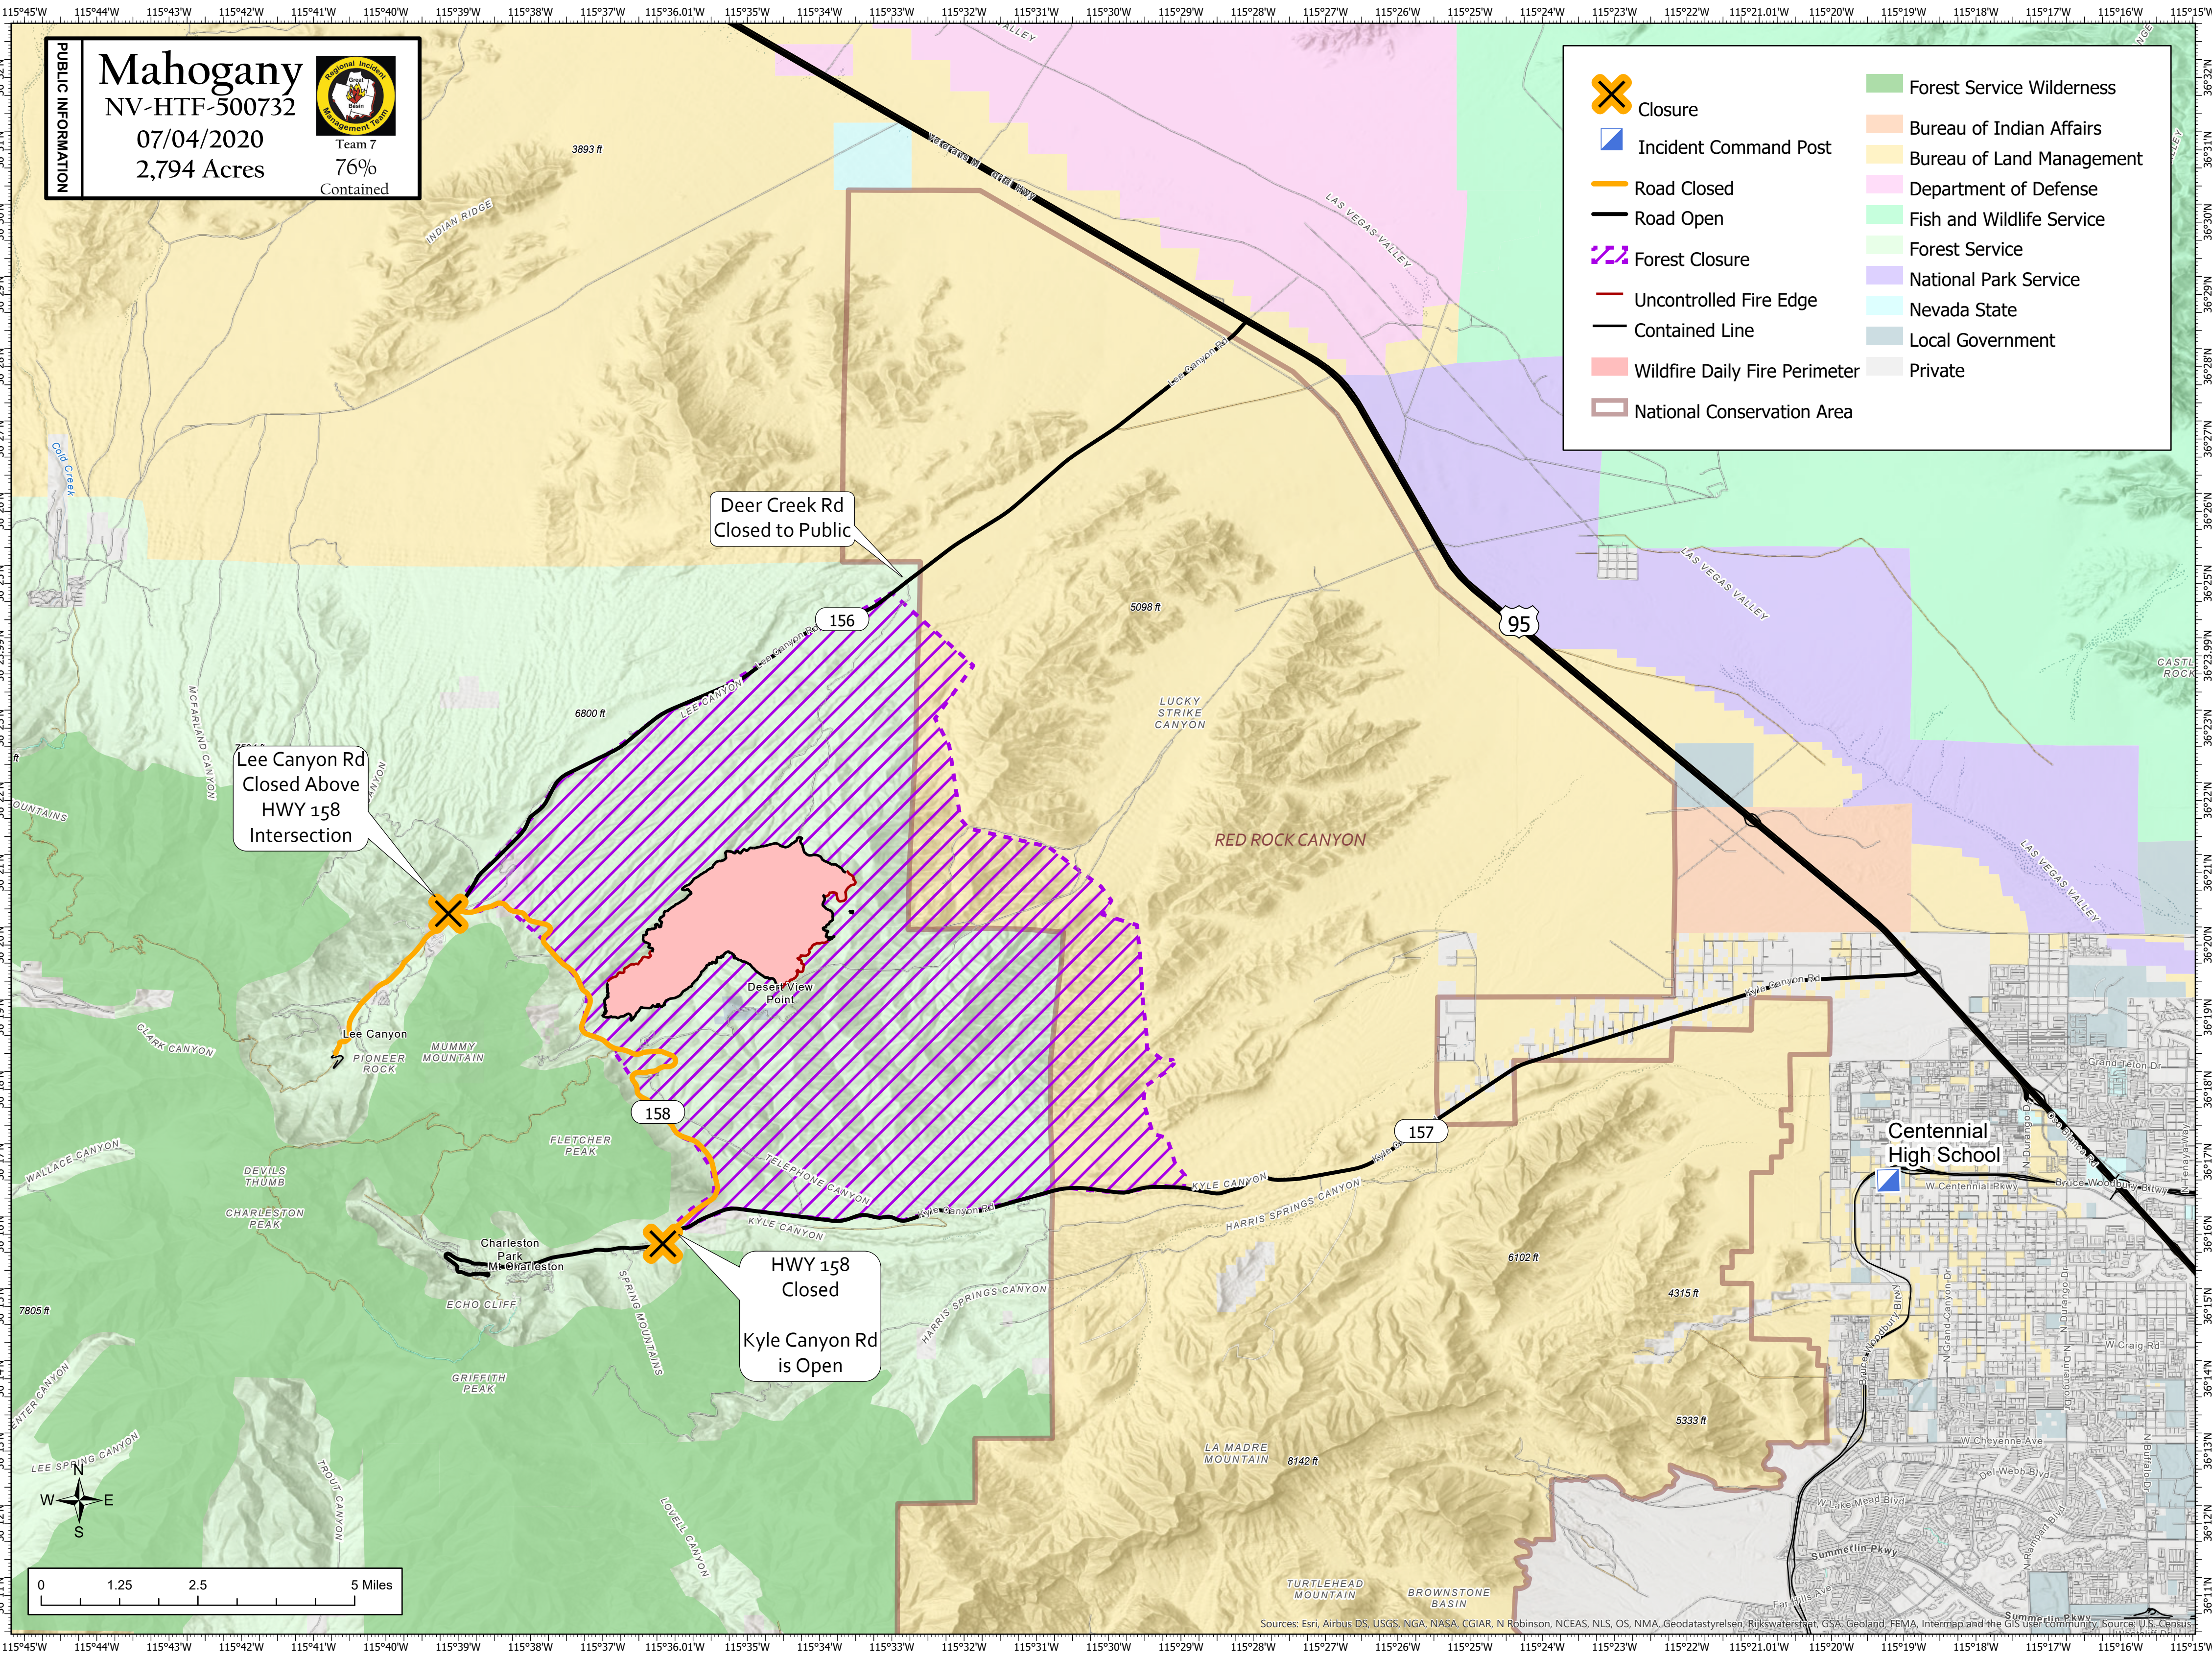

# Mahogany

NV-HTF-500732

07/04/2020

2,794 Acres

Team 7

76% Contained

	Closure		Forest Service Wilderness
	Incident Command Post		Bureau of Indian Affairs
	Road Closed		Bureau of Land Management
	Road Open		Department of Defense
	Forest Closure		Fish and Wildlife Service
	Uncontrolled Fire Edge		Forest Service
	Contained Line		National Park Service
	Wildfire Daily Fire Perimeter		Nevada State
	National Conservation Area		Local Government
			Private

Lee Canyon Rd  
Closed Above  
HWY 158  
Intersection

Deer Creek Rd  
Closed to Public

HWY 158  
Closed

Kyle Canyon Rd  
is Open