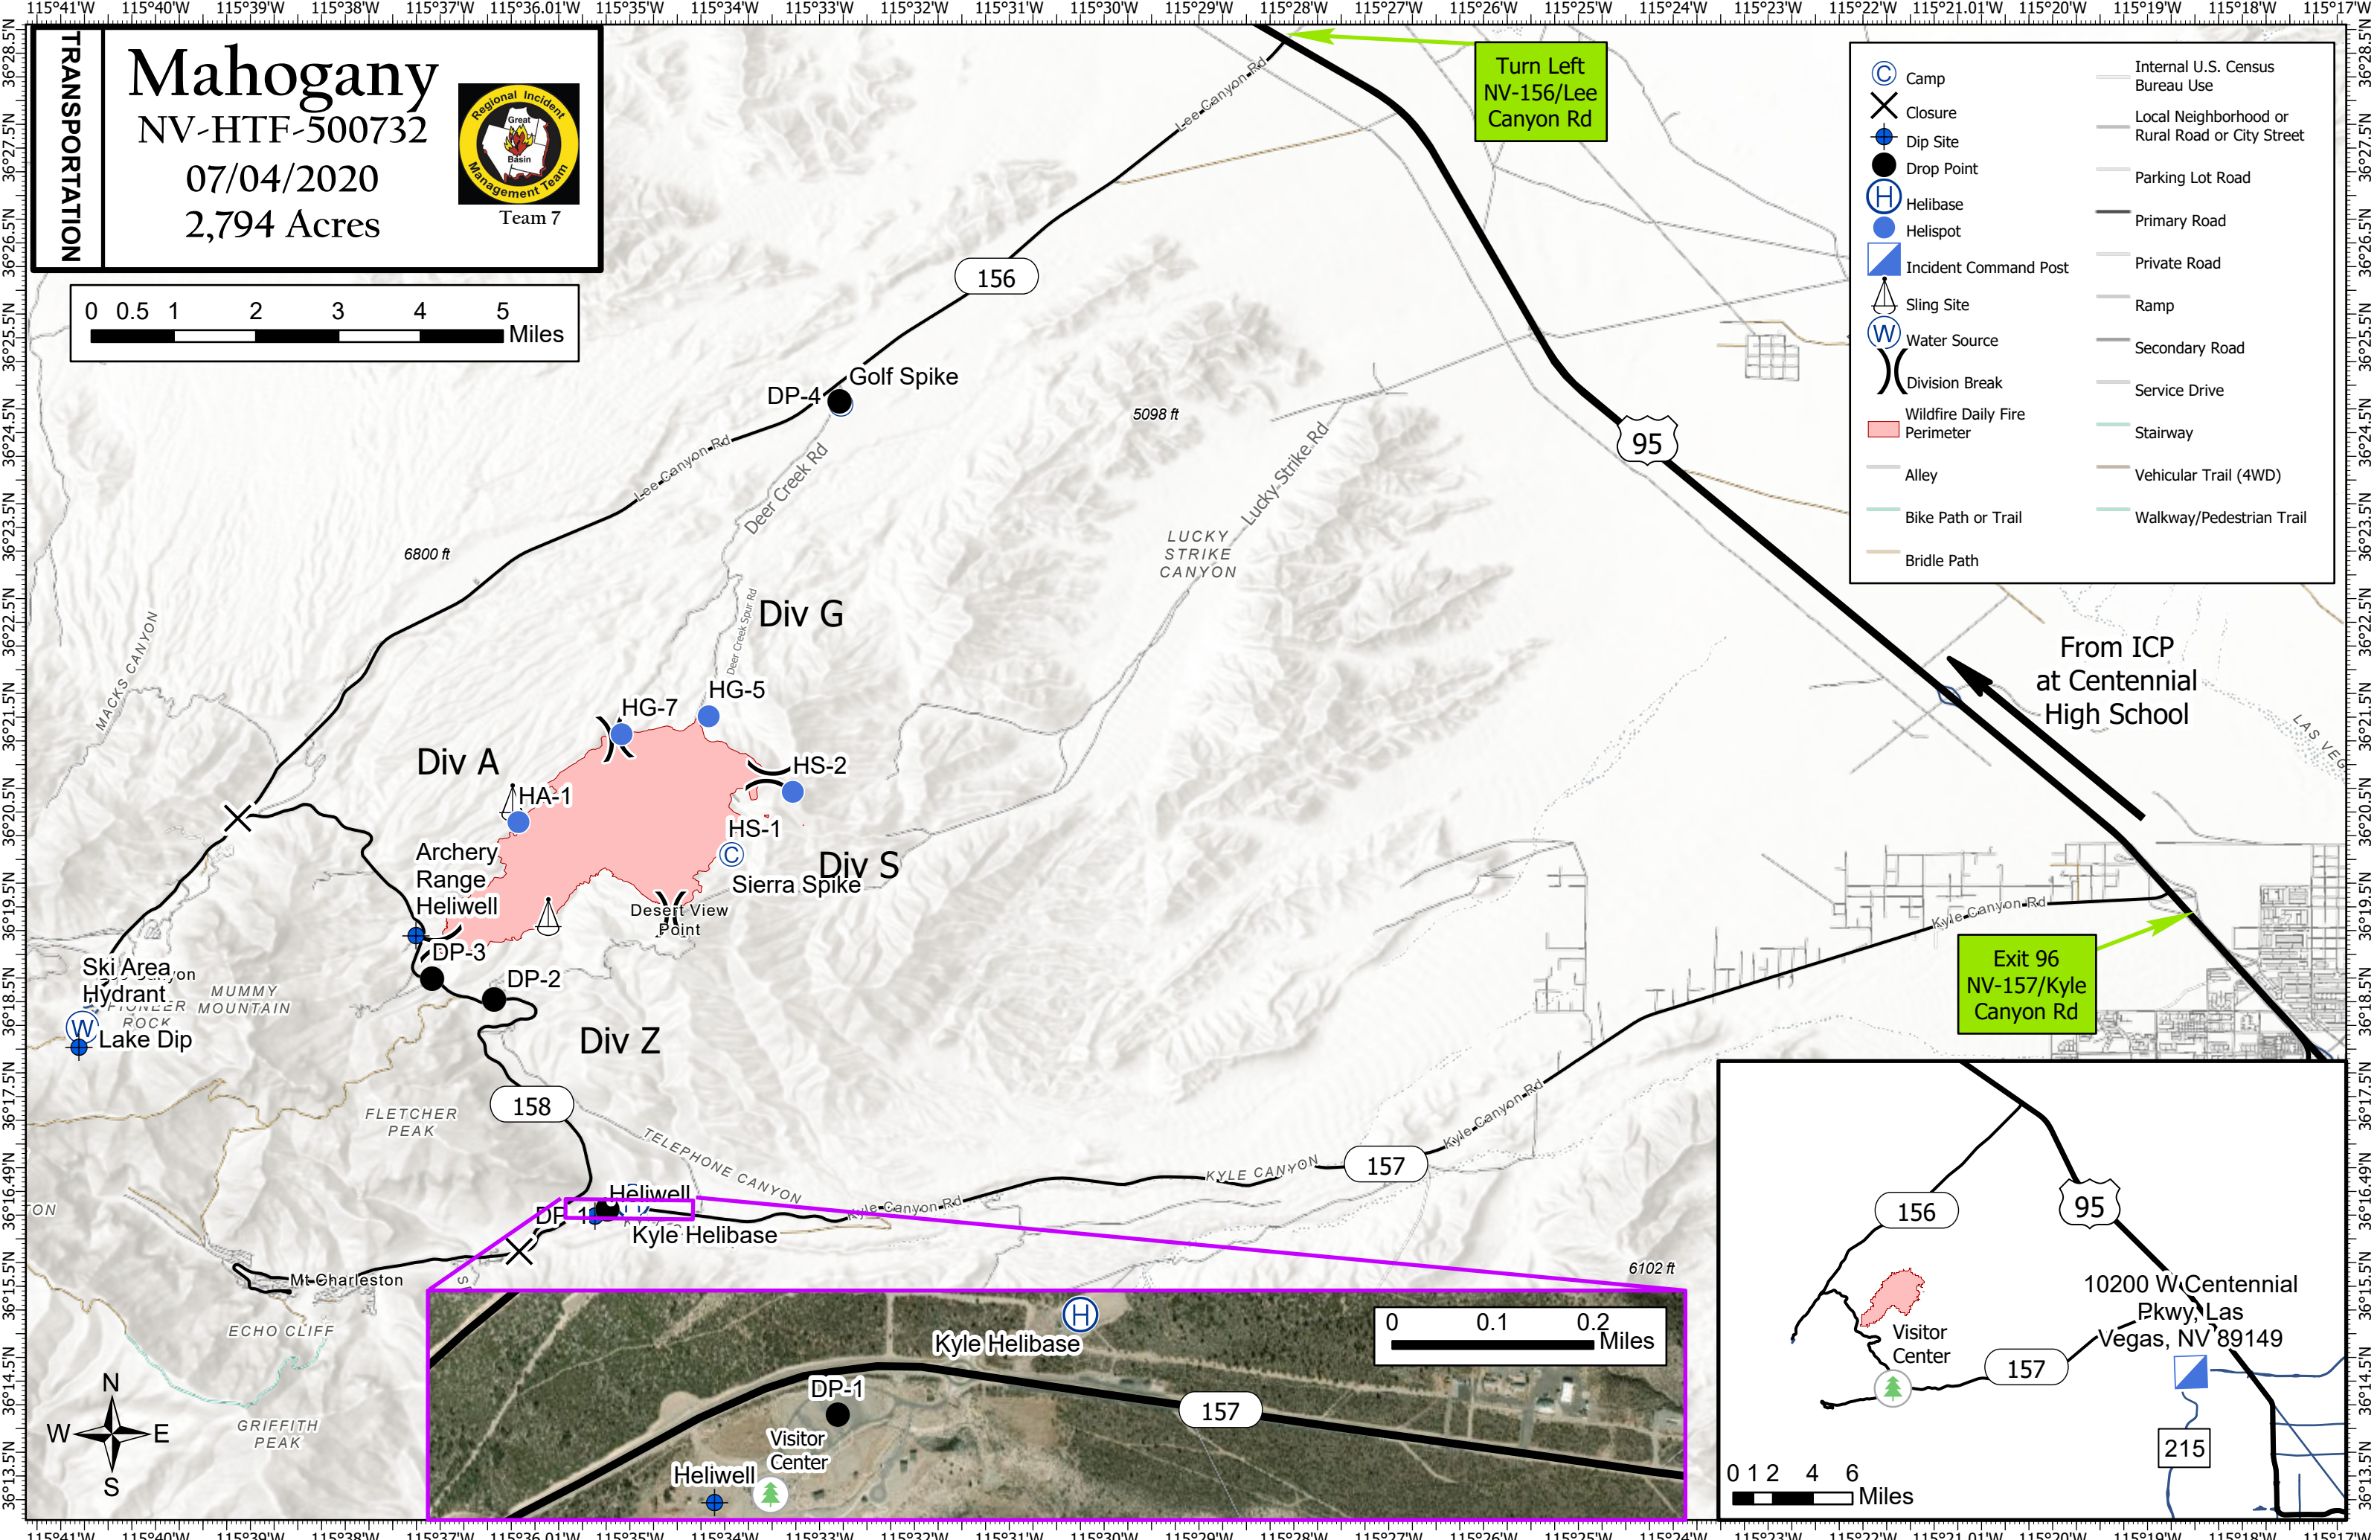

TRANSPORTATION

Mahogany

NV-HTF-500732

07/04/2020

2,794 Acres

Team 7

	Camp		Internal U.S. Census Bureau Use
	Closure		Local Neighborhood or Rural Road or City Street
	Dip Site		Parking Lot Road
	Drop Point		Primary Road
	Helibase		Private Road
	Helispot		Ramp
	Incident Command Post		Secondary Road
	Sling Site		Service Drive
	Water Source		Stairway
	Division Break		Vehicular Trail (4WD)
	Wildfire Daily Fire Perimeter		Walkway/Pedestrian Trail
	Alley		
	Bike Path or Trail		
	Bridle Path		

Turn Left
NV-156/Lee Canyon Rd

From ICP
at Centennial
High School

Exit 96
NV-157/Kyle Canyon Rd