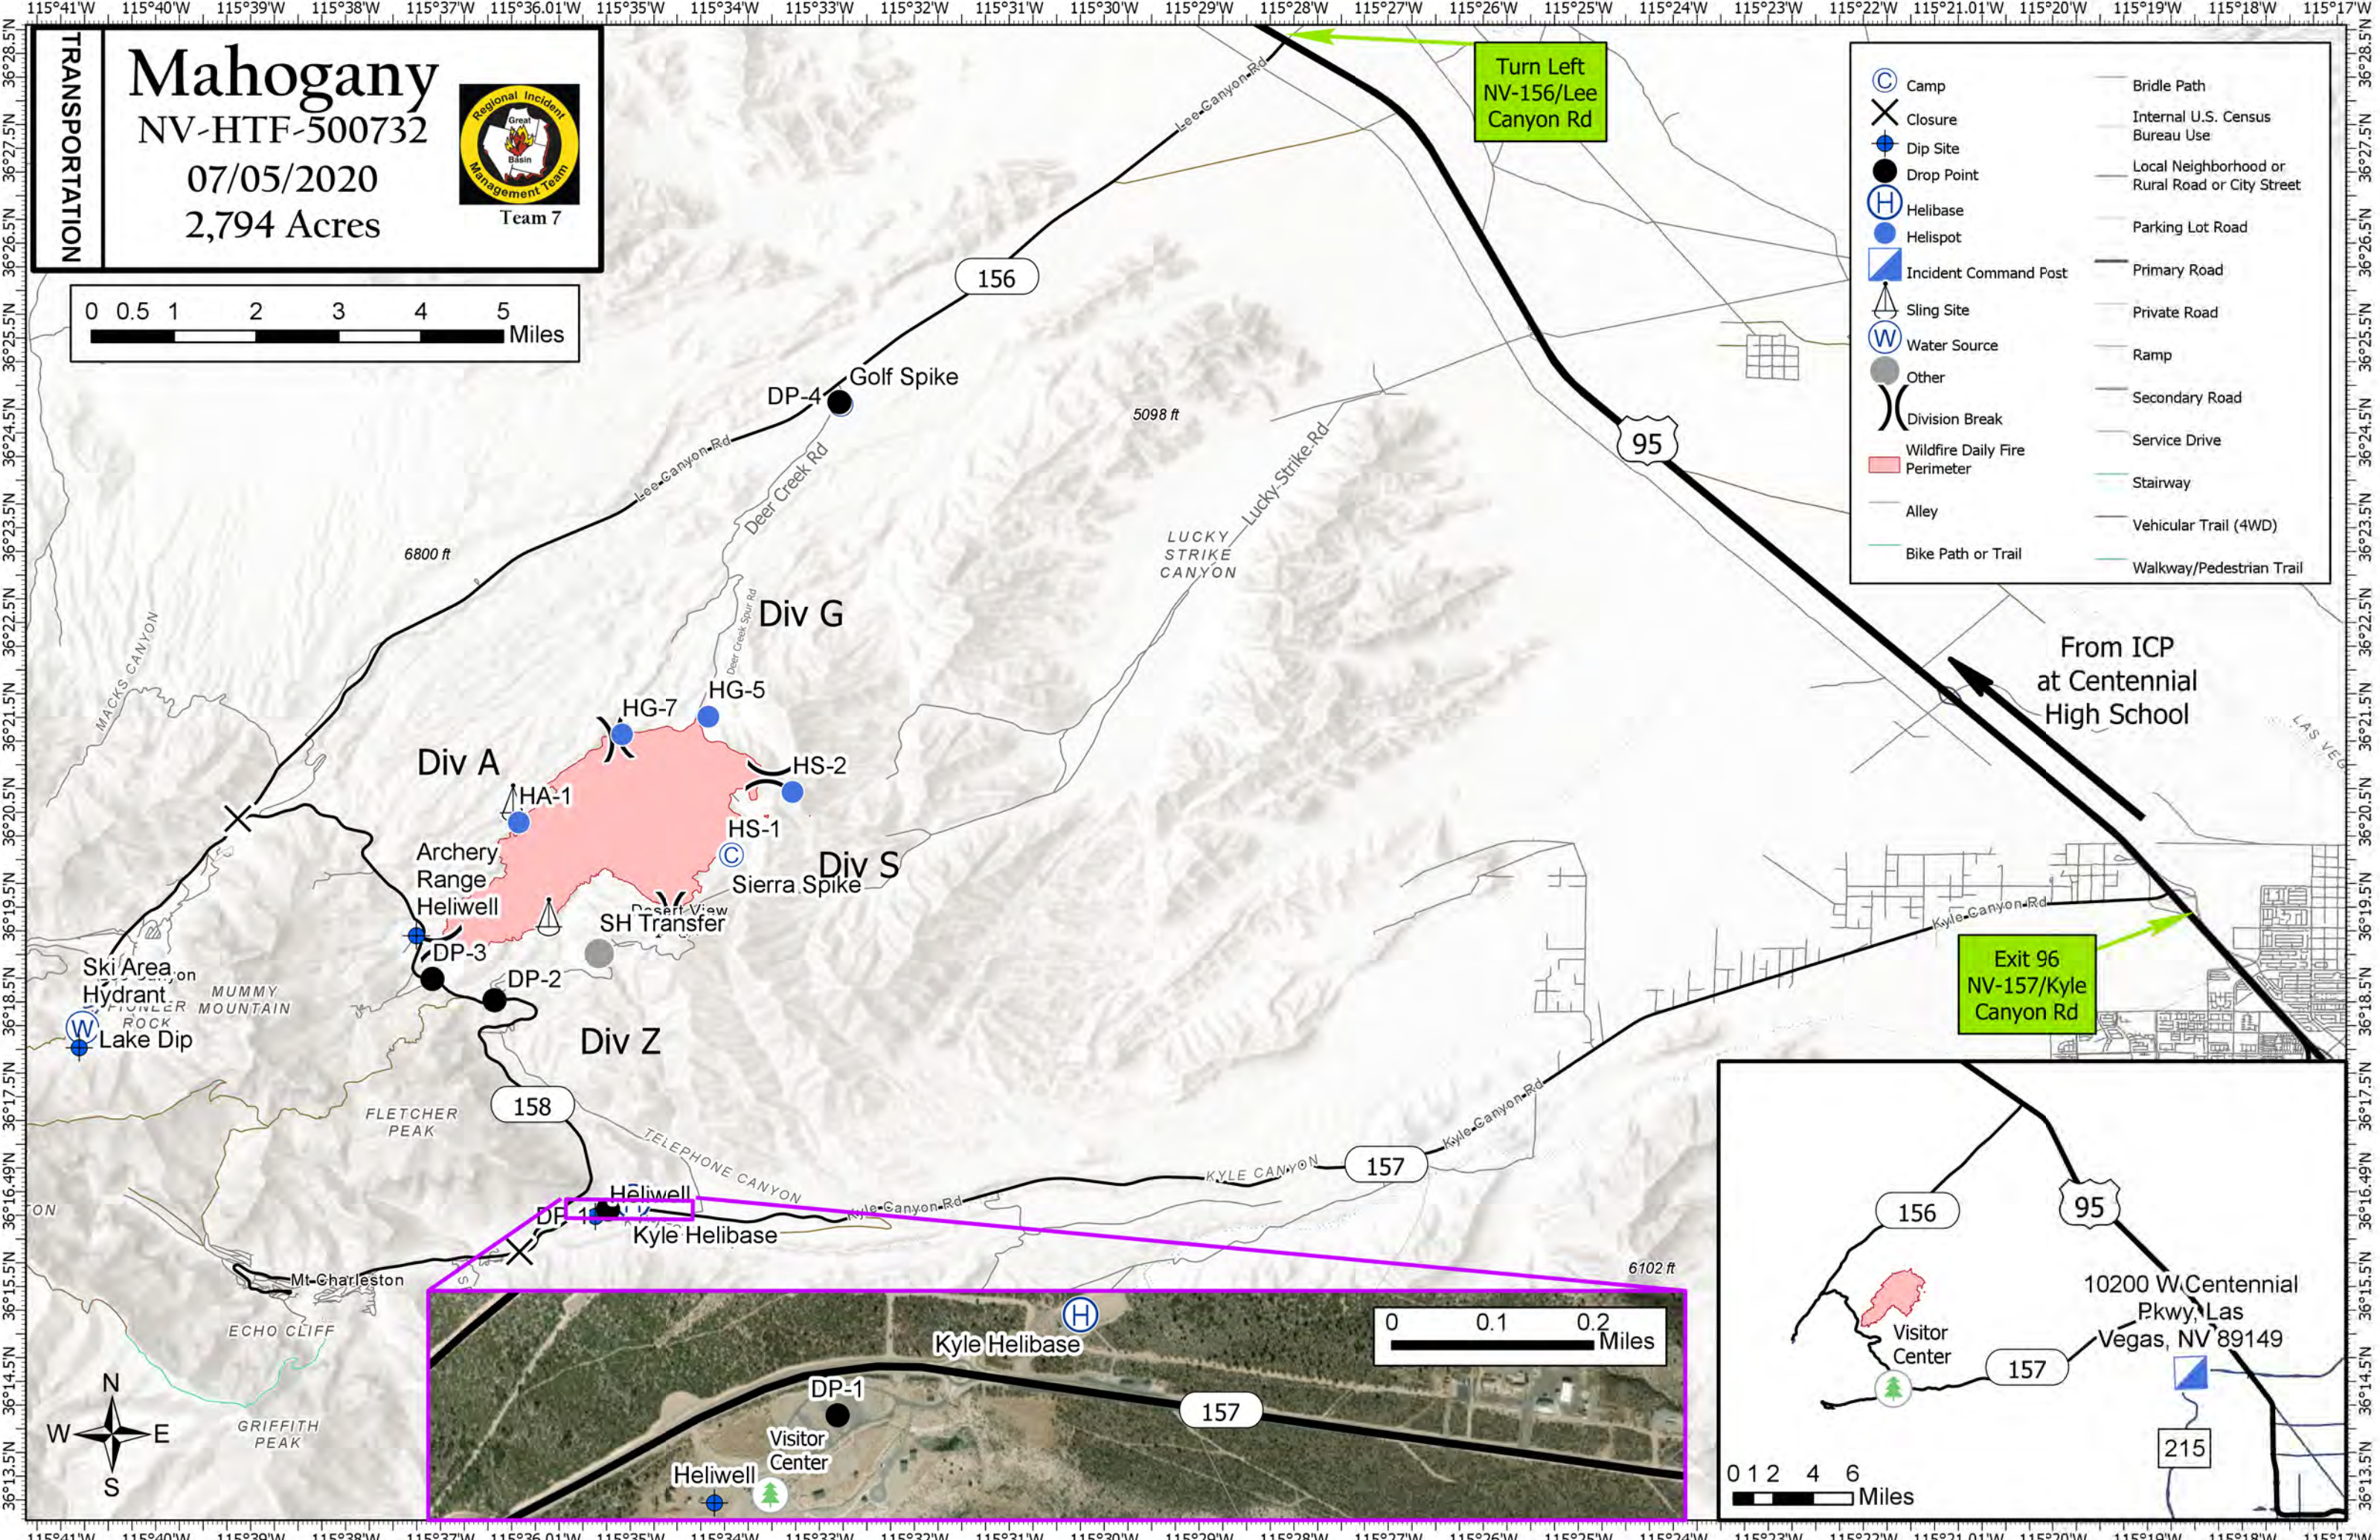

TRANSPORTATION

Mahogany

NV-HTF-500732

07/05/2020

2,794 Acres

Team 7

	Camp		Bridle Path
	Closure		Internal U.S. Census Bureau Use
	Dip Site		Local Neighborhood or Rural Road or City Street
	Drop Point		Parking Lot Road
	Helibase		Primary Road
	Helispot		Private Road
	Incident Command Post		Ramp
	Sling Site		Secondary Road
	Water Source		Service Drive
	Other		Stairway
	Division Break		Vehicular Trail (4WD)
	Wildfire Daily Fire Perimeter		Walkway/Pedestrian Trail
	Alley		
	Bike Path or Trail		

Turn Left
NV-156/Lee
Canyon Rd

Exit 96
NV-157/Kyle
Canyon Rd

From ICP
at Centennial
High School