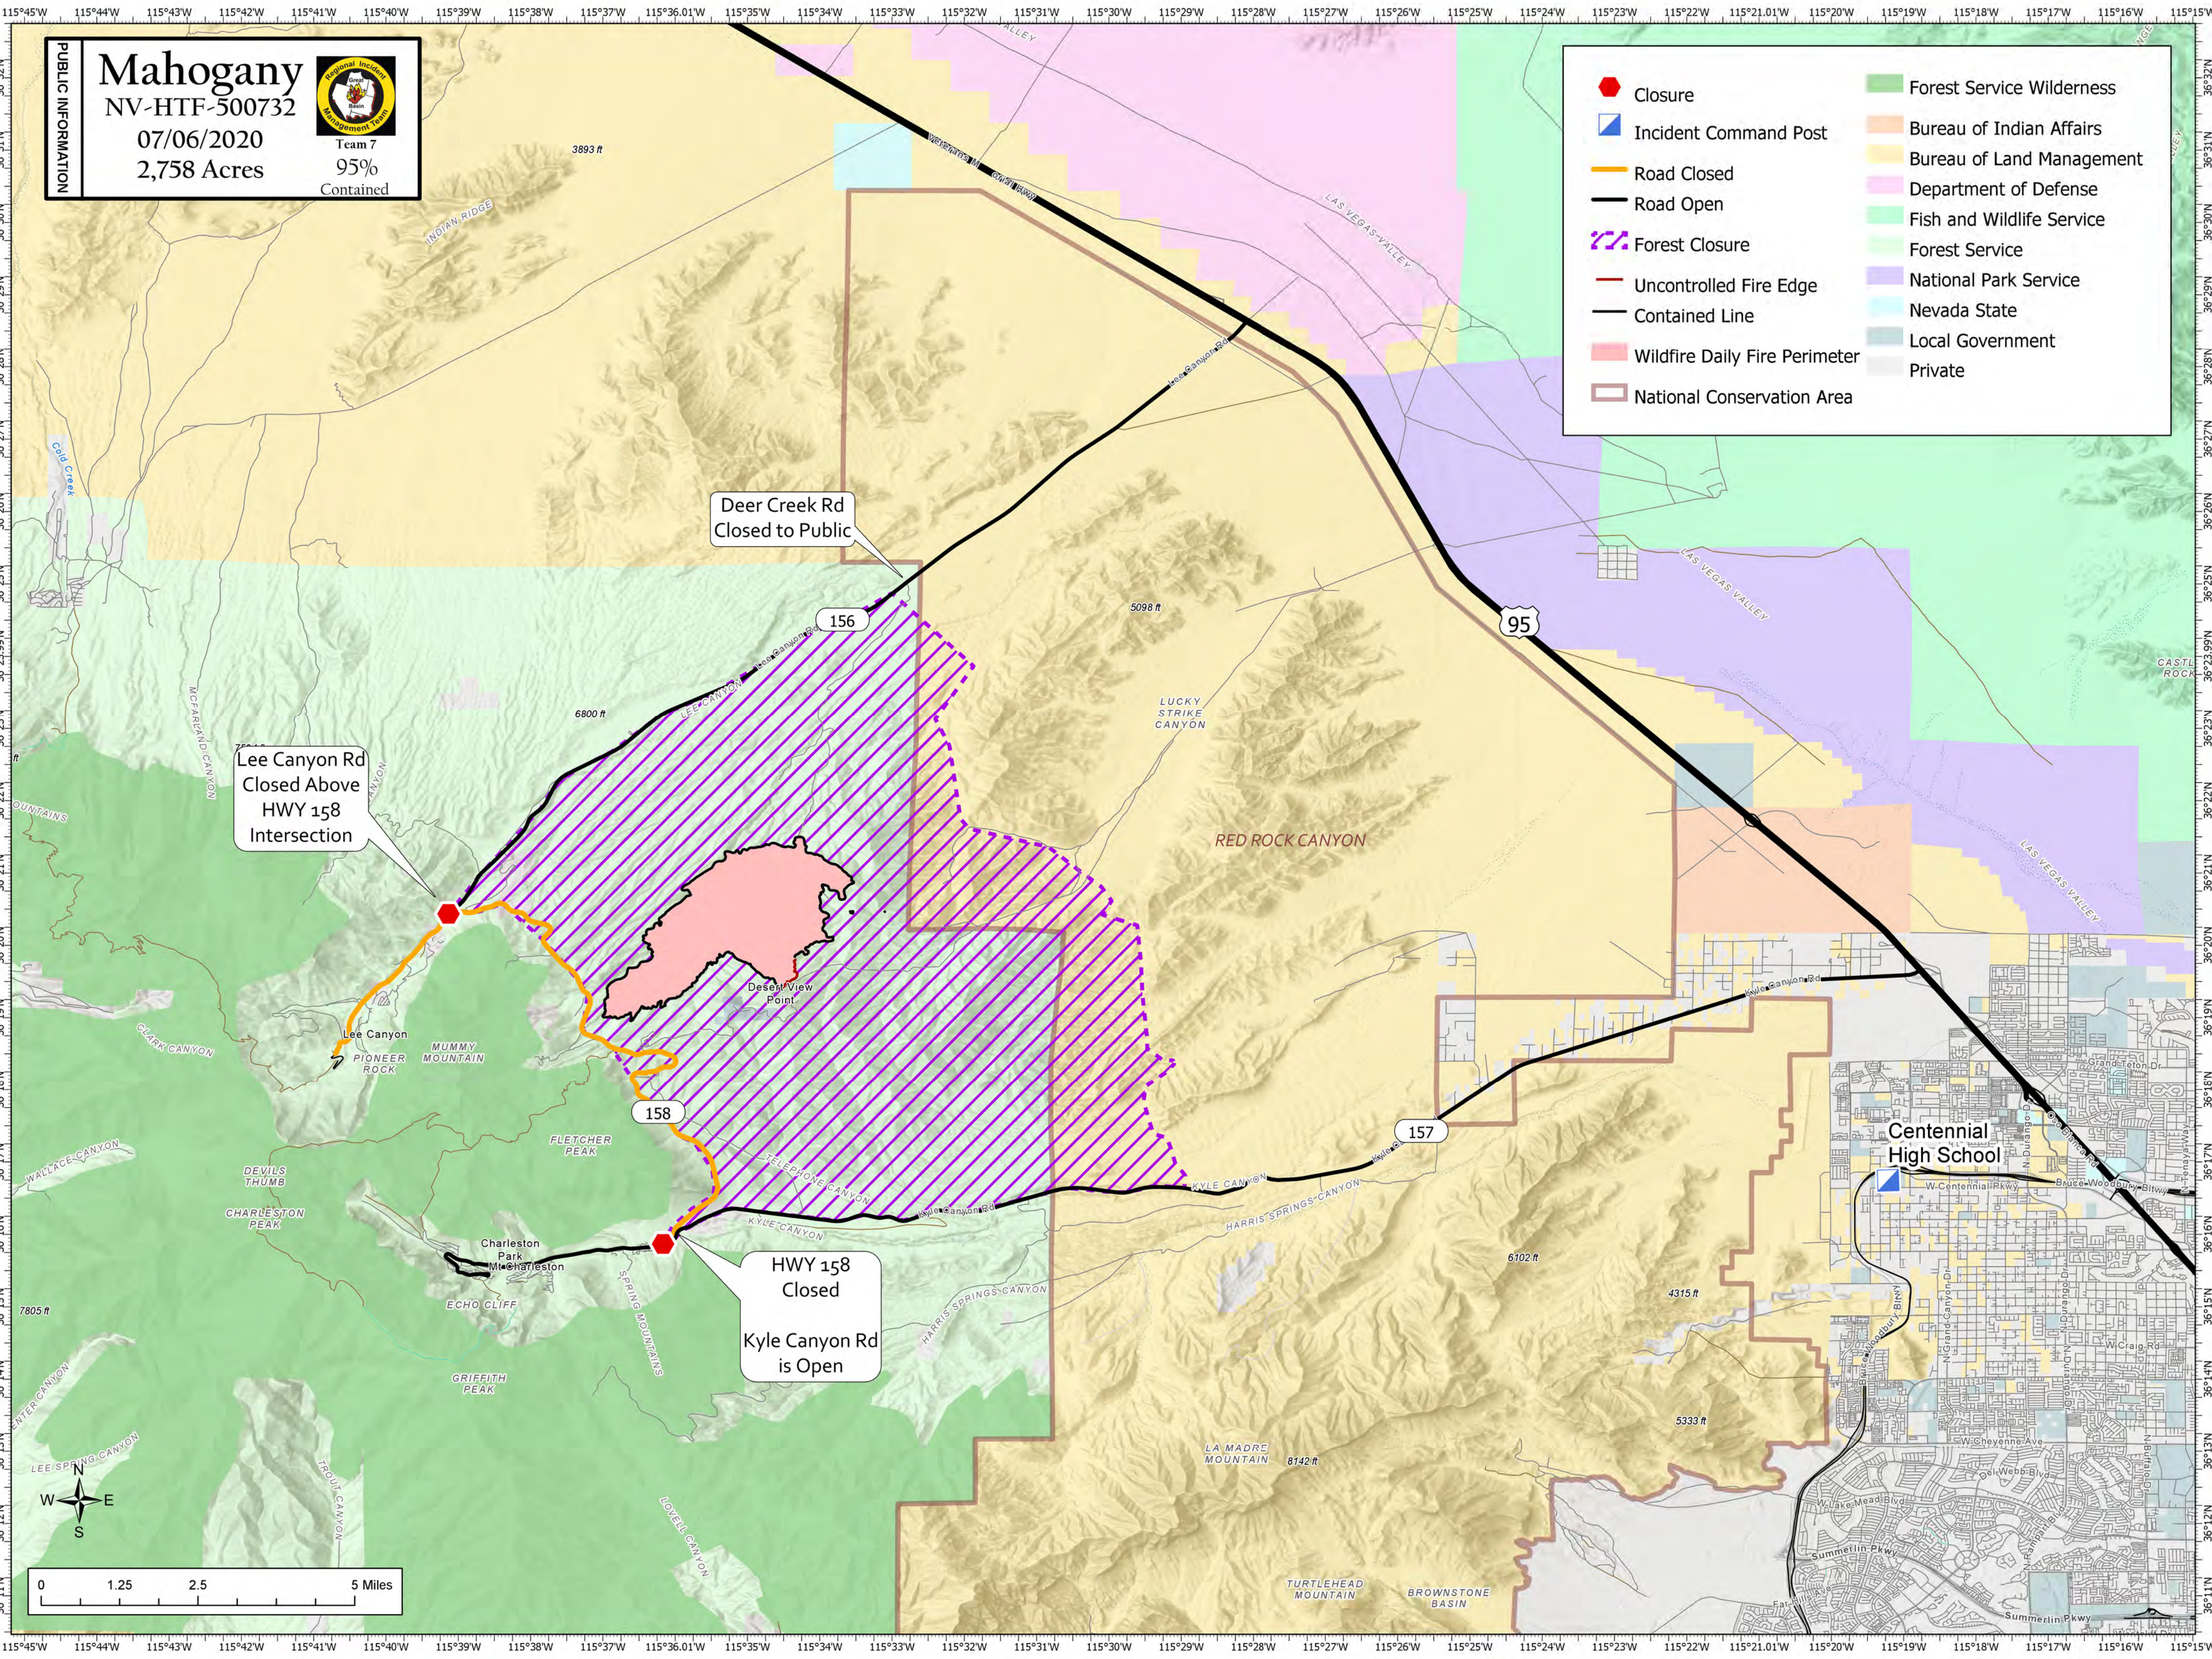

PUBLIC INFORMATION

Mahogany

NV-HTF-500732

07/06/2020

2,758 Acres

Team 7

95% Contained

	Closure		Forest Service Wilderness
	Incident Command Post		Bureau of Indian Affairs
	Road Closed		Bureau of Land Management
	Road Open		Department of Defense
	Forest Closure		Fish and Wildlife Service
	Uncontrolled Fire Edge		Forest Service
	Contained Line		National Park Service
	Wildfire Daily Fire Perimeter		Nevada State
	National Conservation Area		Local Government
			Private

Lee Canyon Rd
Closed Above
HWY 158
Intersection

Deer Creek Rd
Closed to Public

HWY 158
Closed

Kyle Canyon Rd
is Open