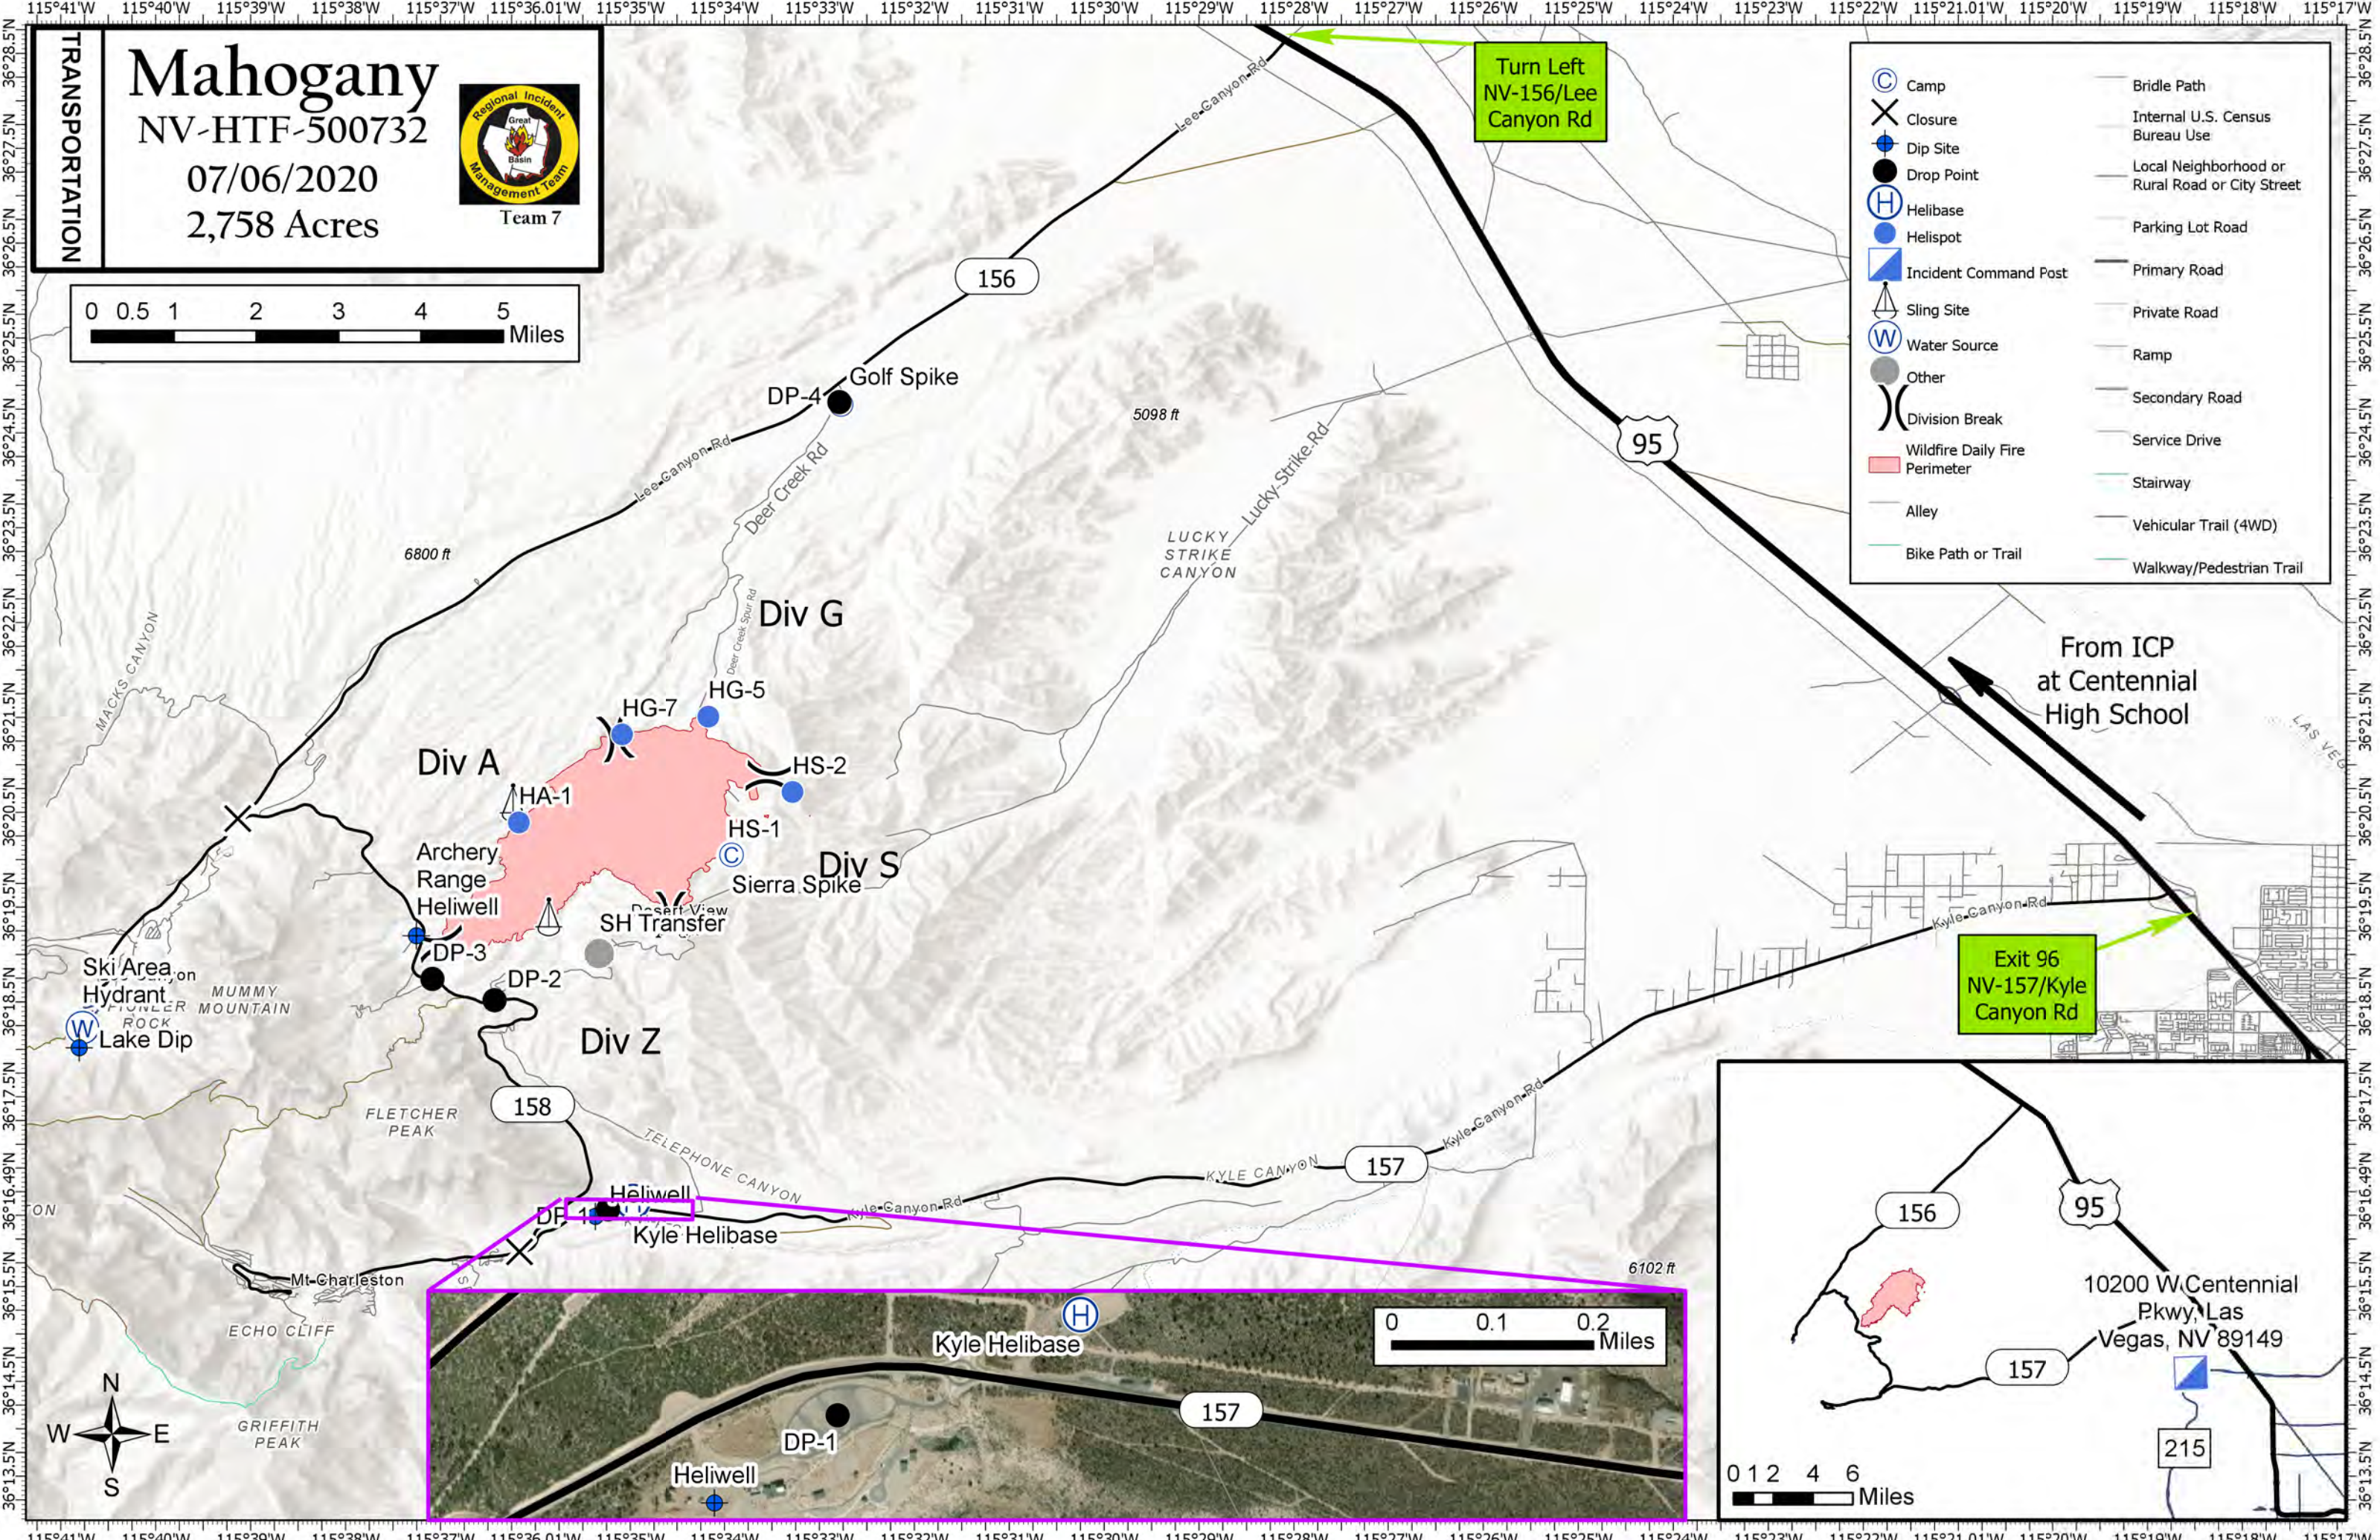

TRANSPORTATION

Mahogany

NV-HTF-500732

07/06/2020

2,758 Acres

Team 7

	Camp		Bridle Path
	Closure		Internal U.S. Census Bureau Use
	Dip Site		Local Neighborhood or Rural Road or City Street
	Drop Point		Parking Lot Road
	Helibase		Primary Road
	Helispot		Private Road
	Incident Command Post		Ramp
	Sling Site		Secondary Road
	Water Source		Service Drive
	Other		Stairway
	Division Break		Vehicular Trail (4WD)
	Wildfire Daily Fire Perimeter		Walkway/Pedestrian Trail
	Alley		
	Bike Path or Trail		

Turn Left
NV-156/Lee
Canyon Rd

Exit 96
NV-157/Kyle
Canyon Rd

From ICP
at Centennial
High School