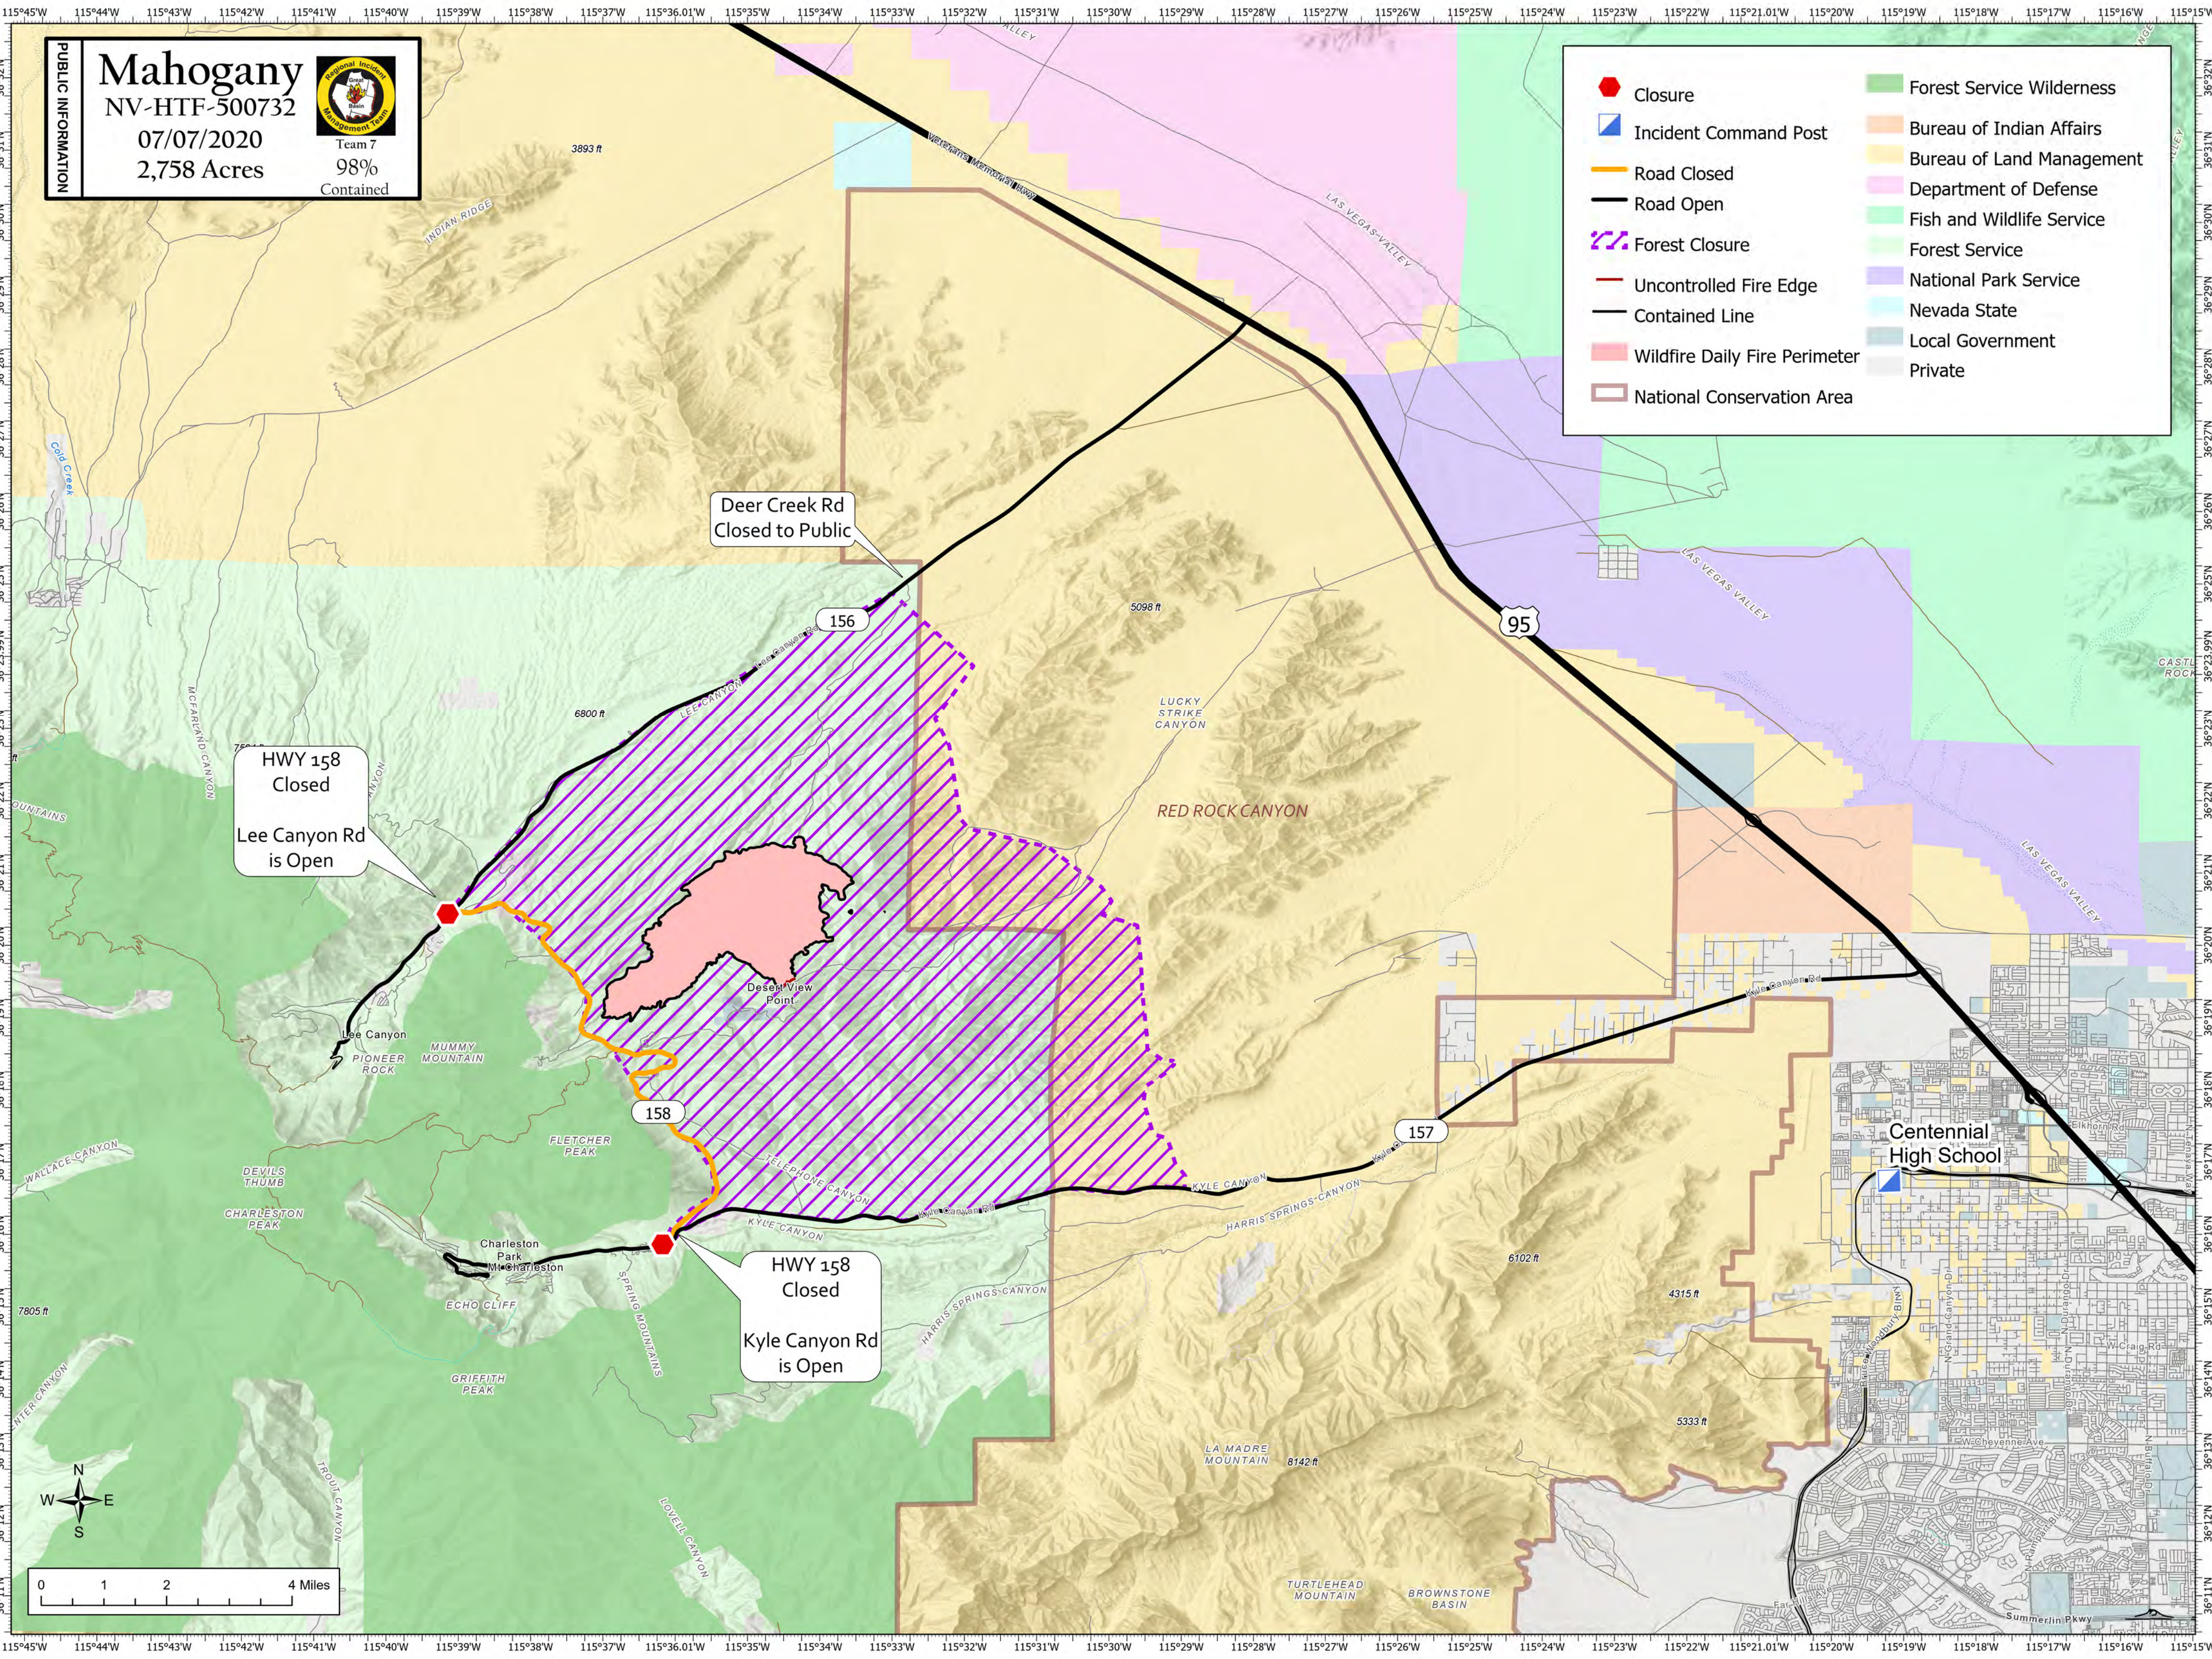

PUBLIC INFORMATION

Mahogany

NV-HTF-500732

07/07/2020

2,758 Acres

Team 7

98% Contained

	Closure		Forest Service Wilderness
	Incident Command Post		Bureau of Indian Affairs
	Road Closed		Bureau of Land Management
	Road Open		Department of Defense
	Forest Closure		Fish and Wildlife Service
	Uncontrolled Fire Edge		Forest Service
	Contained Line		National Park Service
	Wildfire Daily Fire Perimeter		Nevada State
	National Conservation Area		Local Government
			Private

HWY 158
Closed
Lee Canyon Rd
is Open

Deer Creek Rd
Closed to Public

HWY 158
Closed
Kyle Canyon Rd
is Open