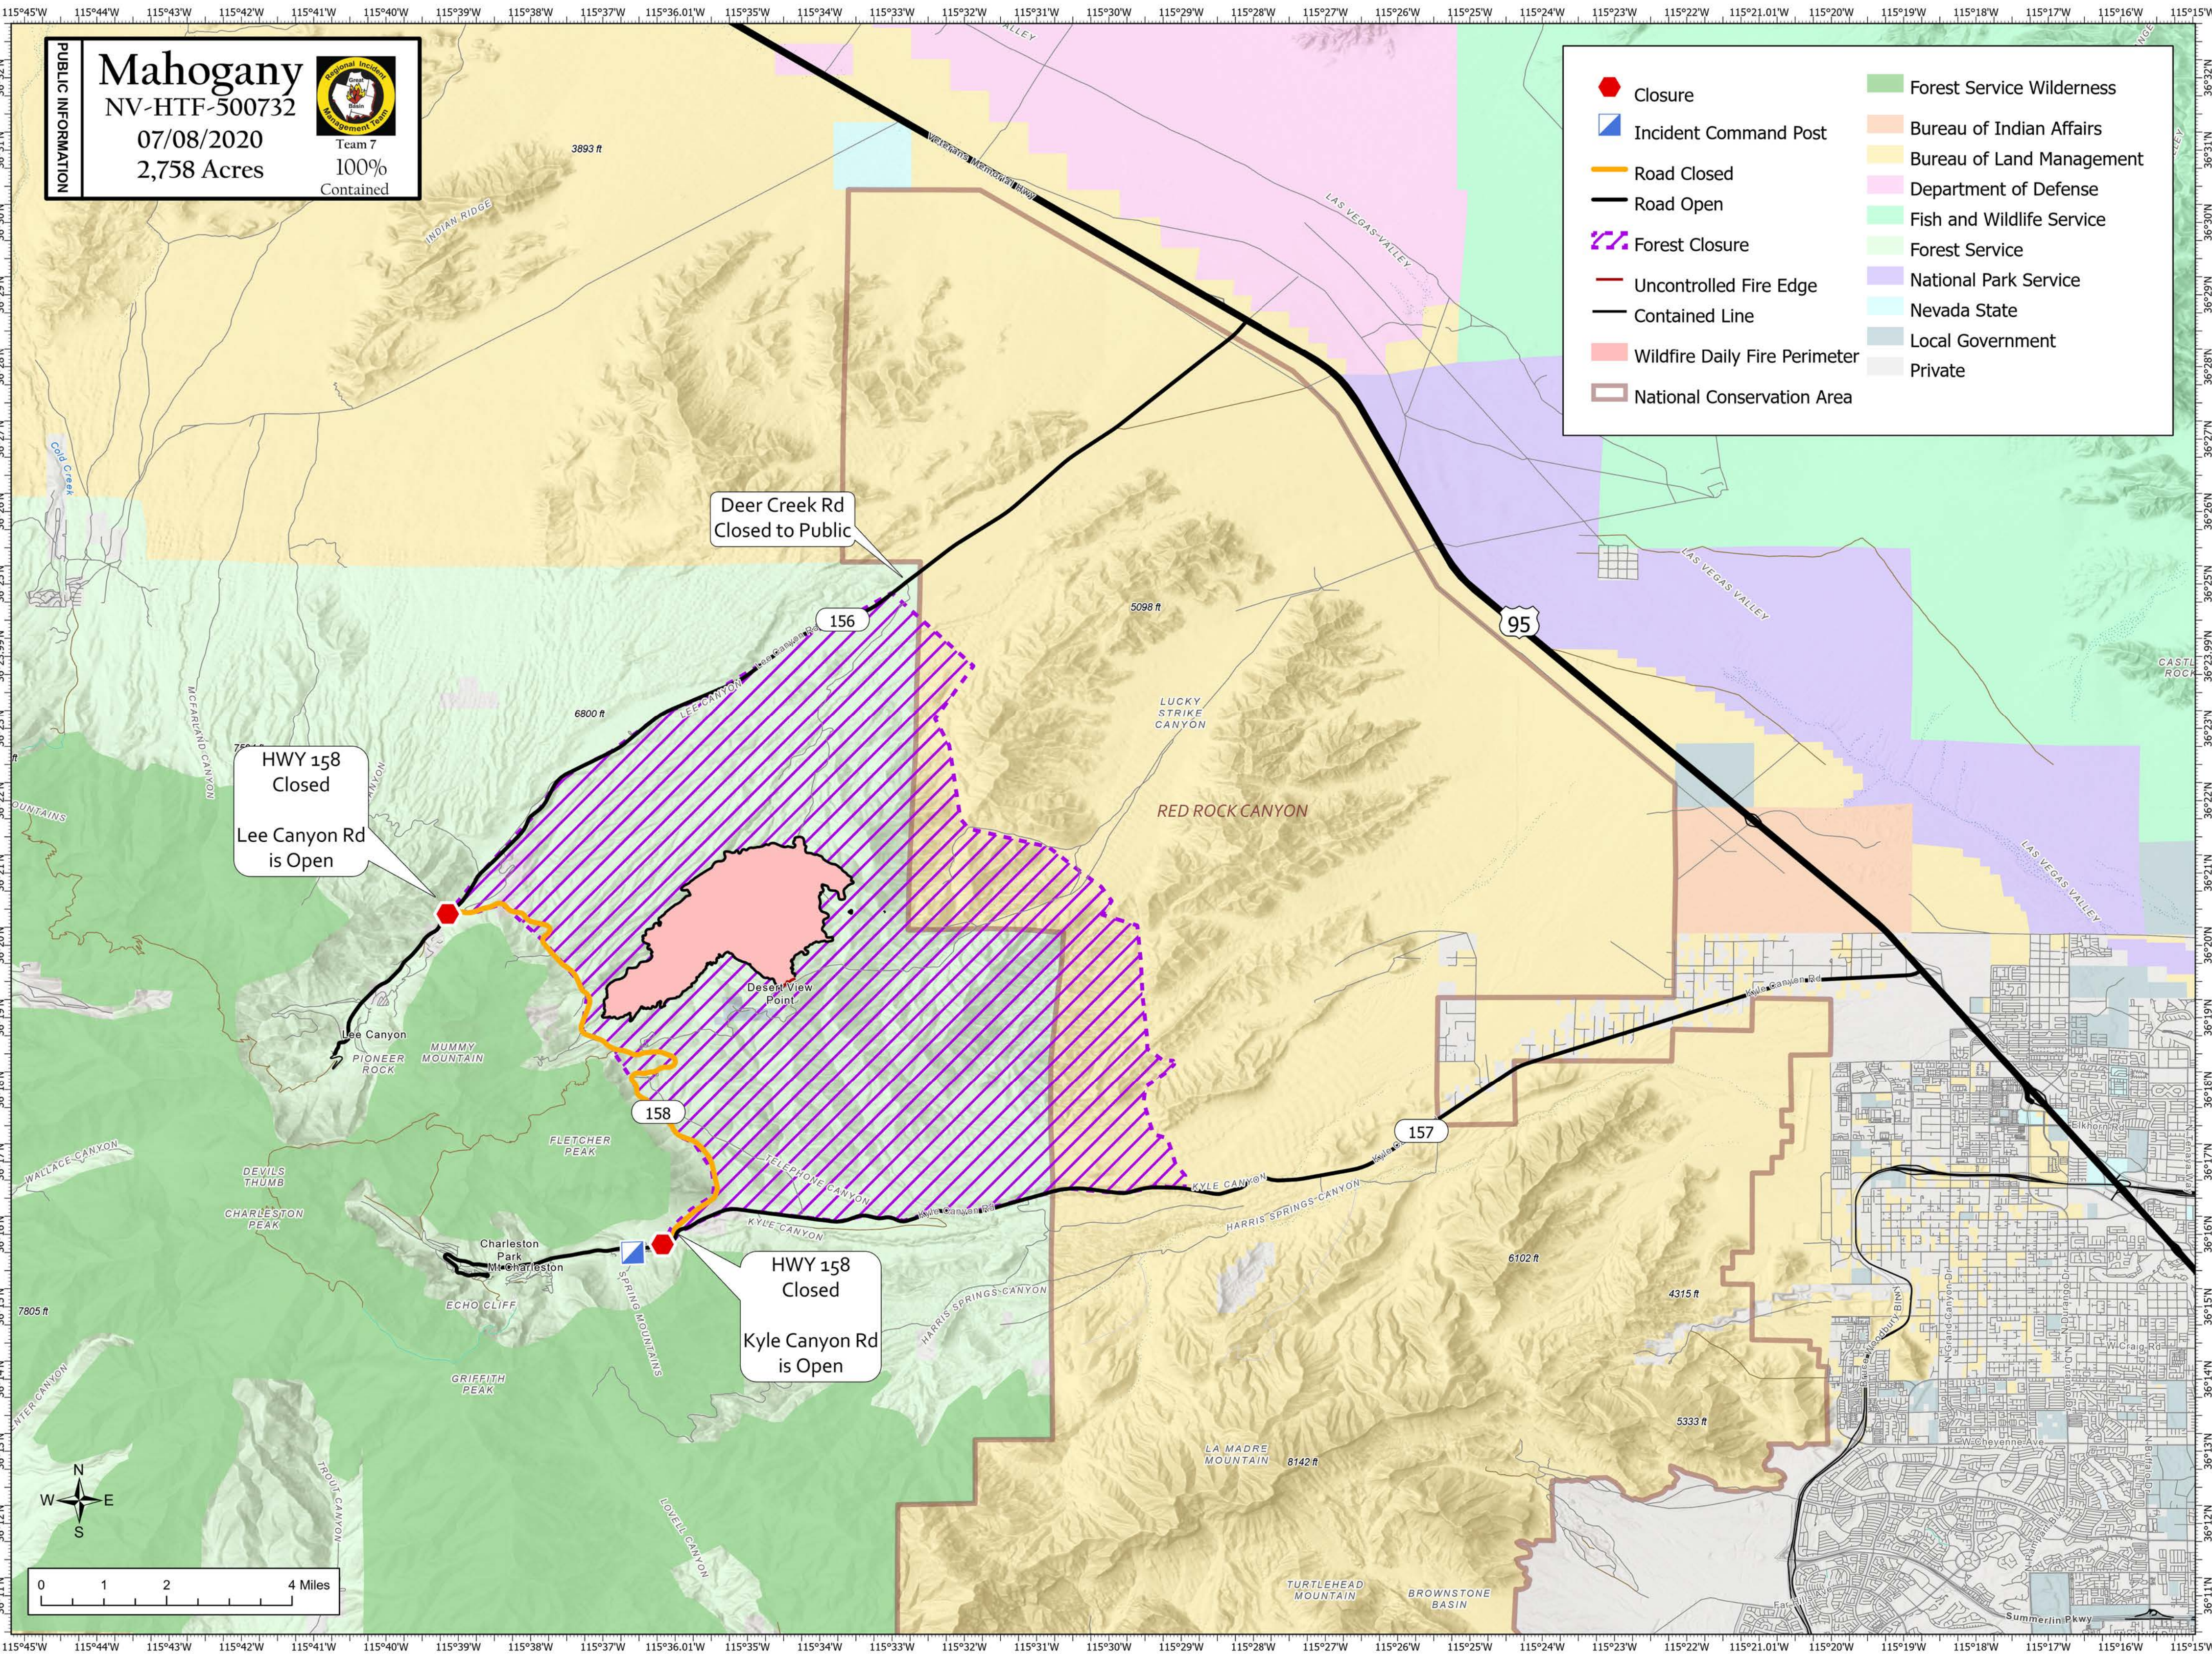

PUBLIC INFORMATION

Mahogany

NV-HTF-500732

07/08/2020

2,758 Acres

Team 7

100% Contained

	Closure		Forest Service Wilderness
	Incident Command Post		Bureau of Indian Affairs
	Road Closed		Bureau of Land Management
	Road Open		Department of Defense
	Forest Closure		Fish and Wildlife Service
	Uncontrolled Fire Edge		Forest Service
	Contained Line		National Park Service
	Wildfire Daily Fire Perimeter		Nevada State
	National Conservation Area		Local Government
			Private

HWY 158 Closed
Lee Canyon Rd is Open

Deer Creek Rd Closed to Public

HWY 158 Closed
Kyle Canyon Rd is Open