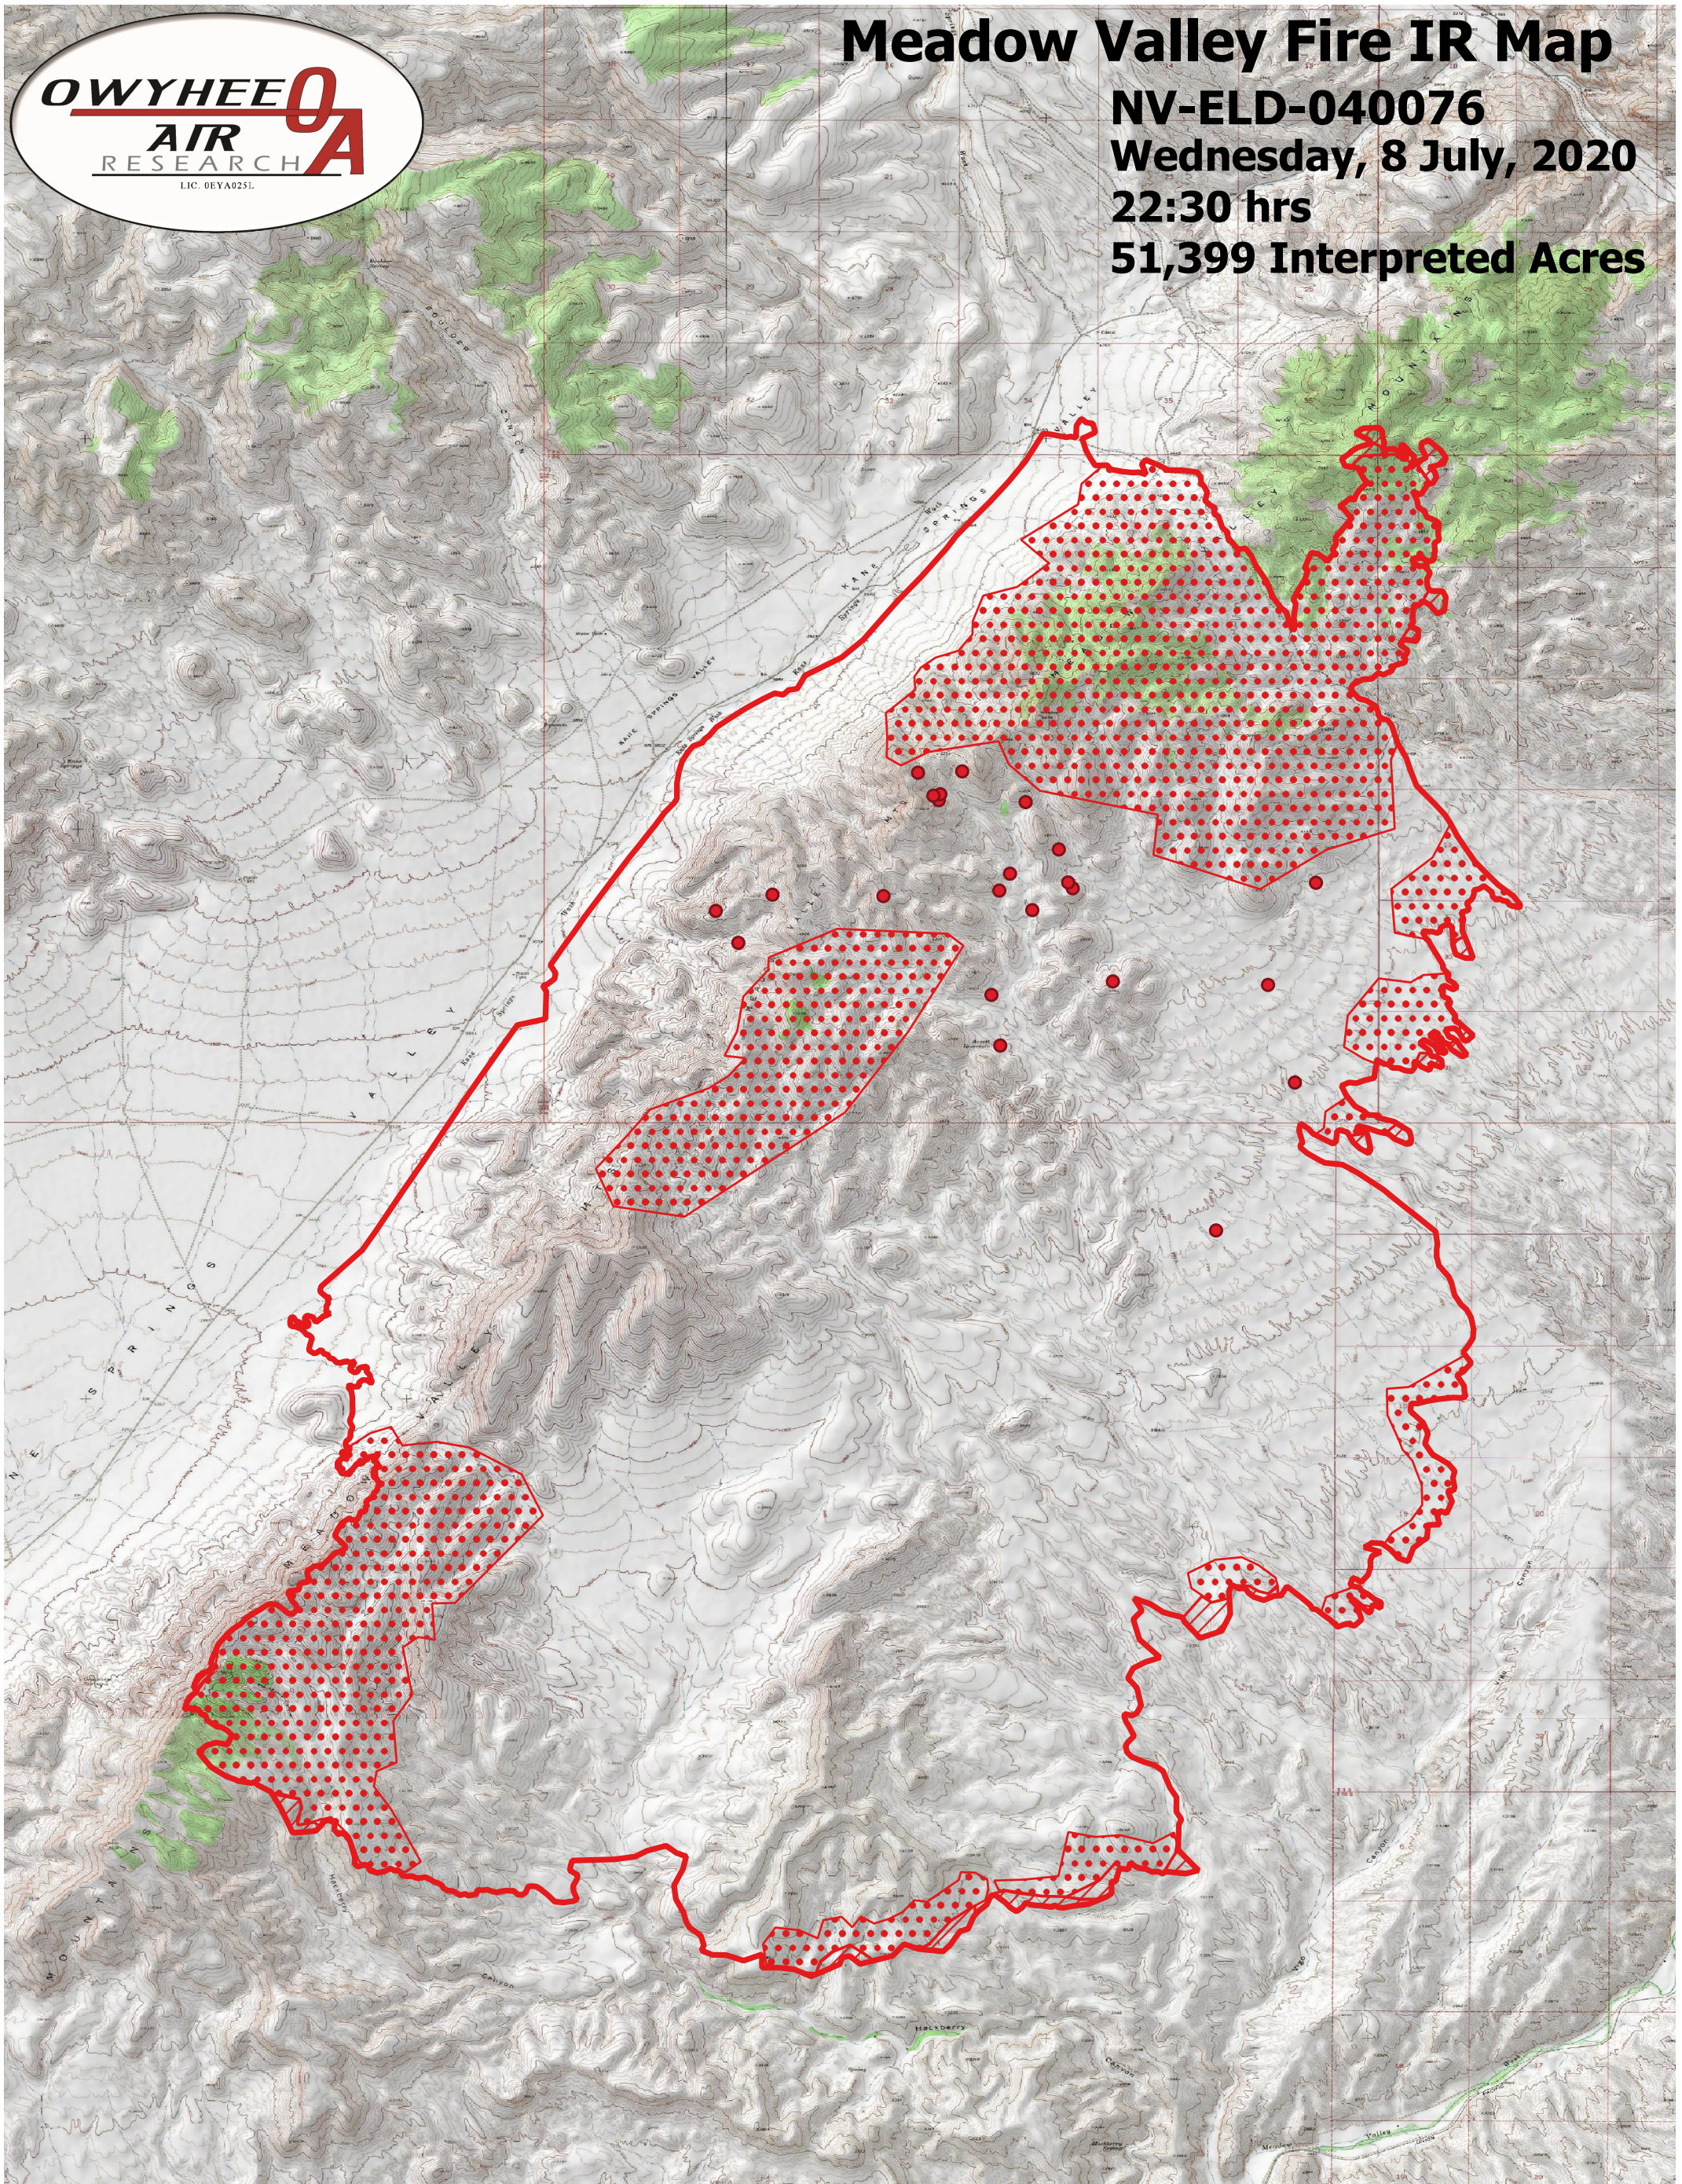

# Meadow Valley Fire IR Map

NV-ELD-040076

Wednesday, 8 July, 2020

22:30 hrs

51,399 Interpreted Acres

## Legend

- Burn Perimeter
- Scattered Heat
- Intense Heat
- Isolated Heat

Scale: 1:50,000

Projection: WGS 84

Produced by Owyhee Air Research, Inc.

IR Interpreter: Courtney Holley

fire@owyheeair.com (208) 442-5405

0 1000 2000 3000 4000 5000 6000 7000 m

N

MN

13°