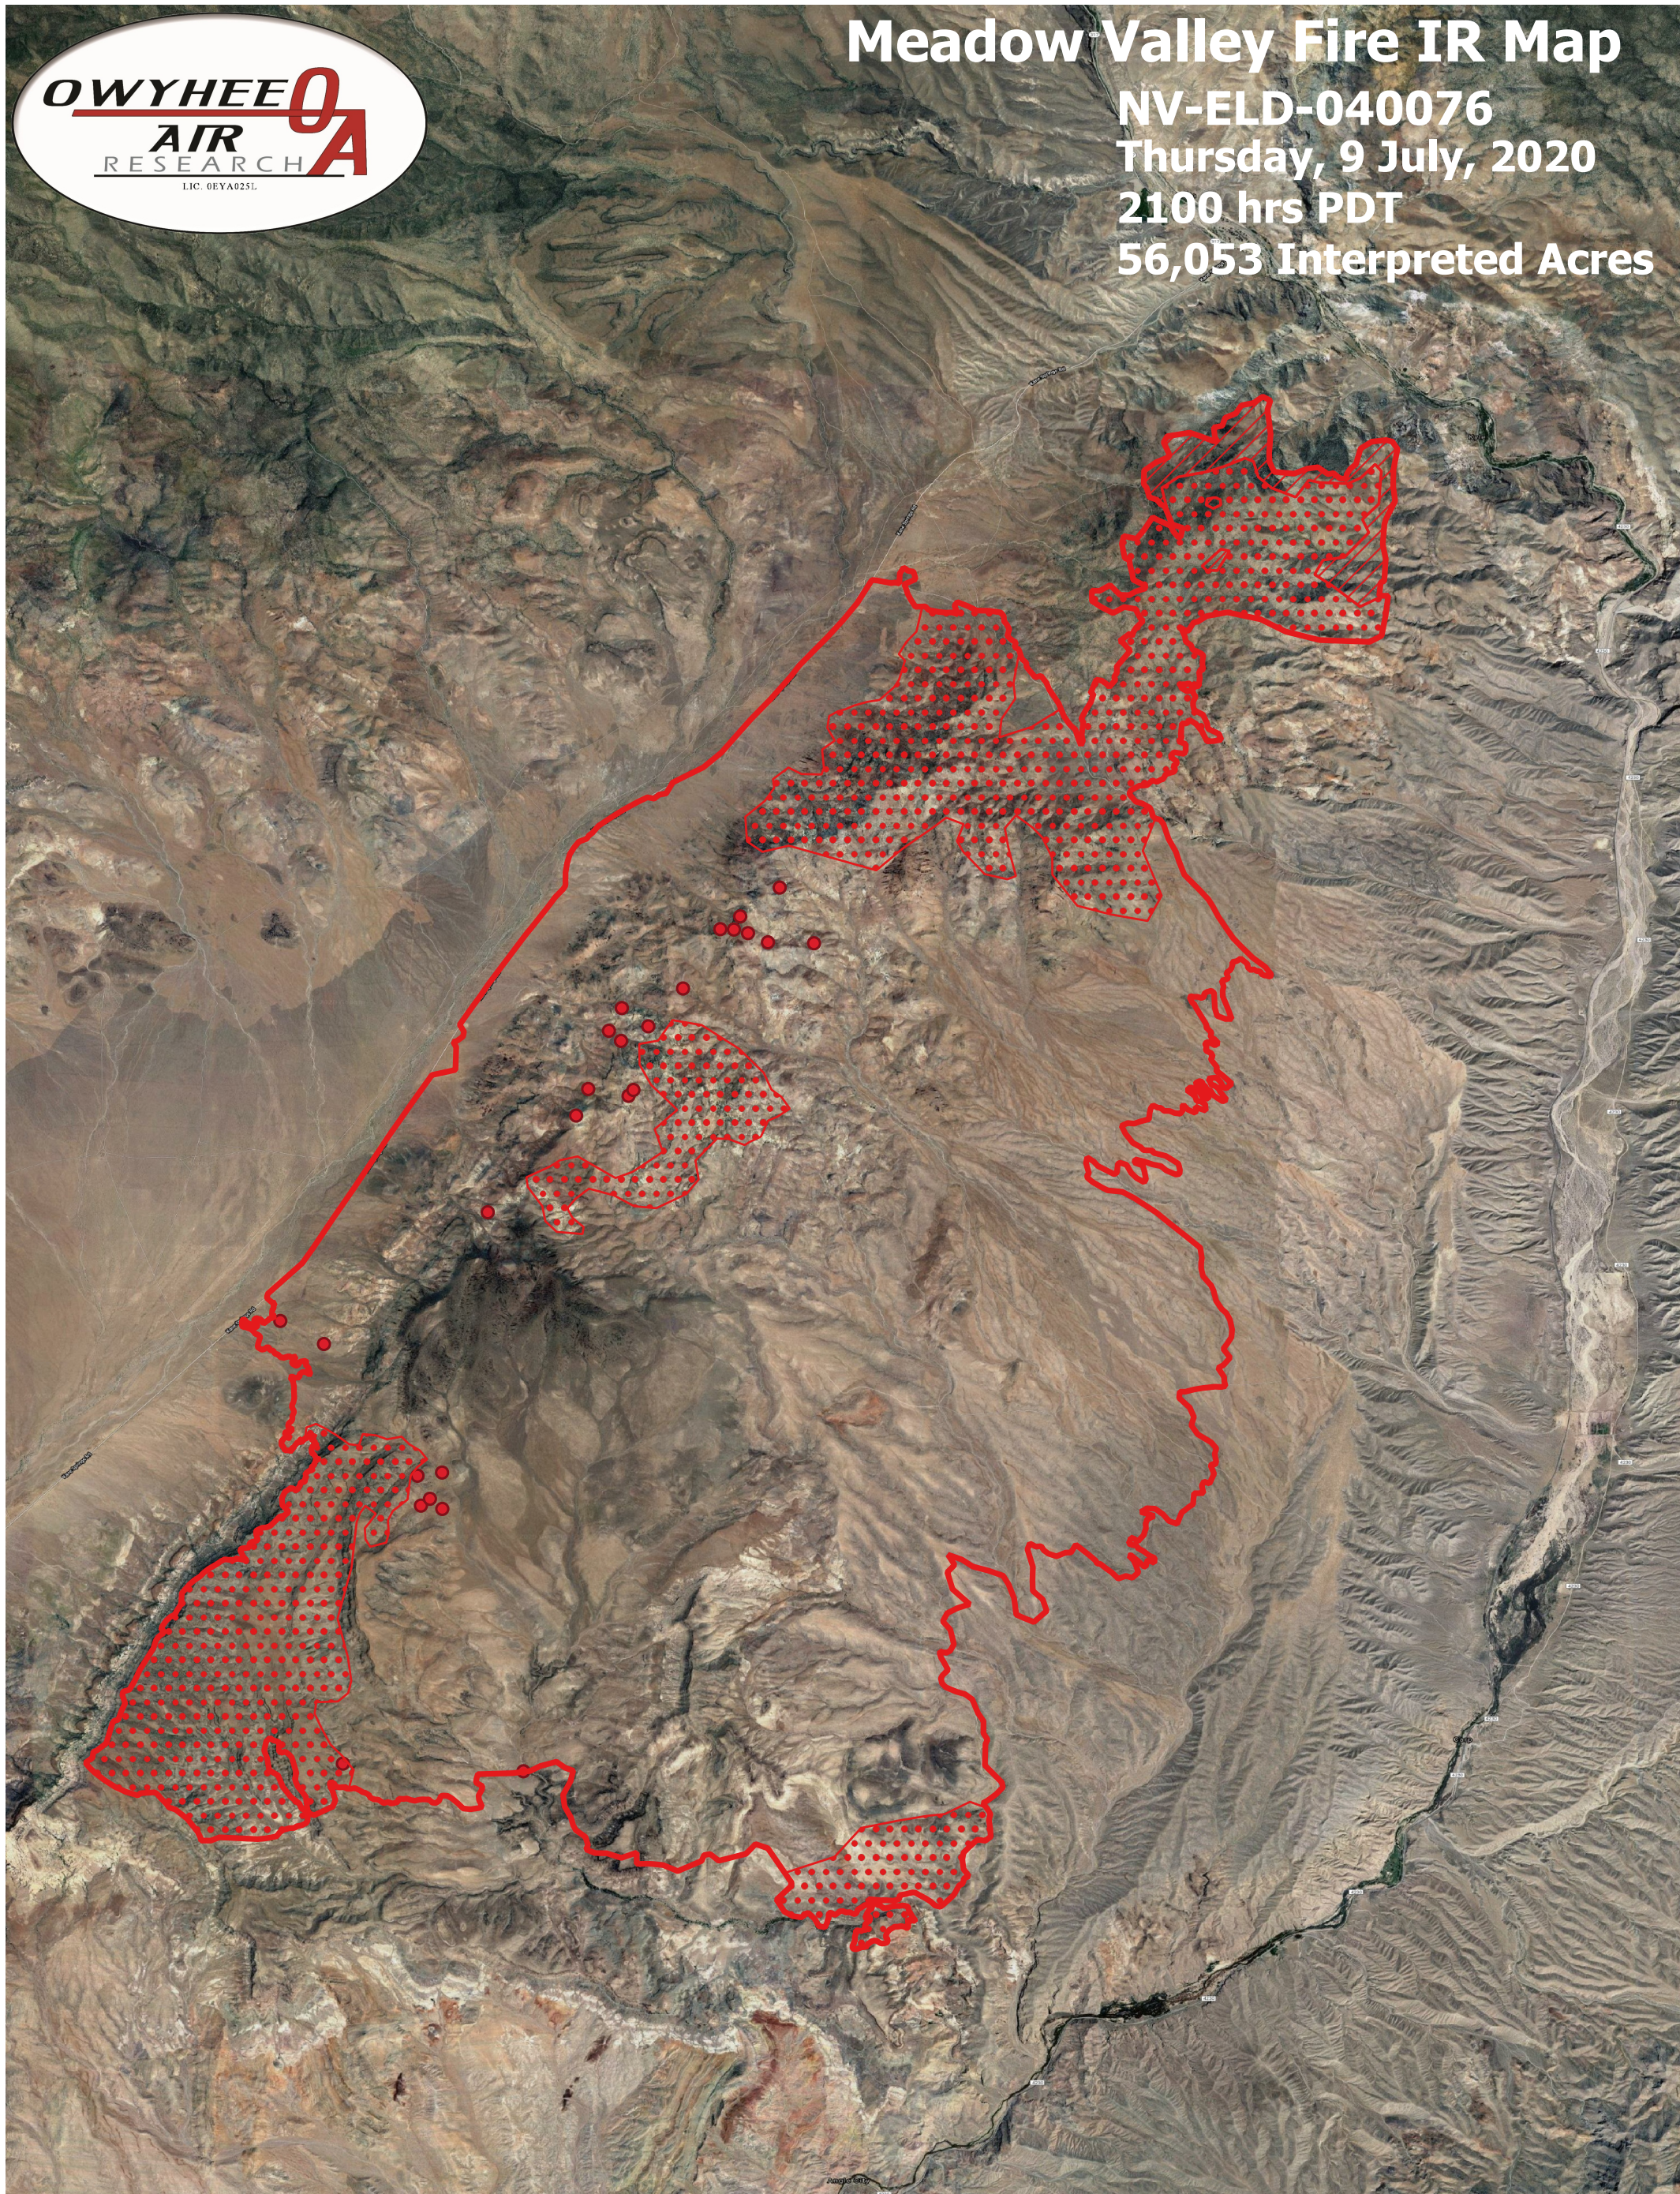

Meadow Valley Fire IR Map

NV-ELD-040076

Thursday, 9 July, 2020

2100 hrs PDT

56,053 Interpreted Acres

Legend

- Burn Perimeter
- Scattered Heat
- Intense Heat
- Isolated Heat

Scale: 1:60,000

Projection: WGS 84

Produced by Owyhee Air Research, Inc.

IR Interpreter: Courtney Holley

fire@owyheeair.com (208) 442-5405

0 1000 2000 3000 4000 5000 6000 7000 8000 9000 m