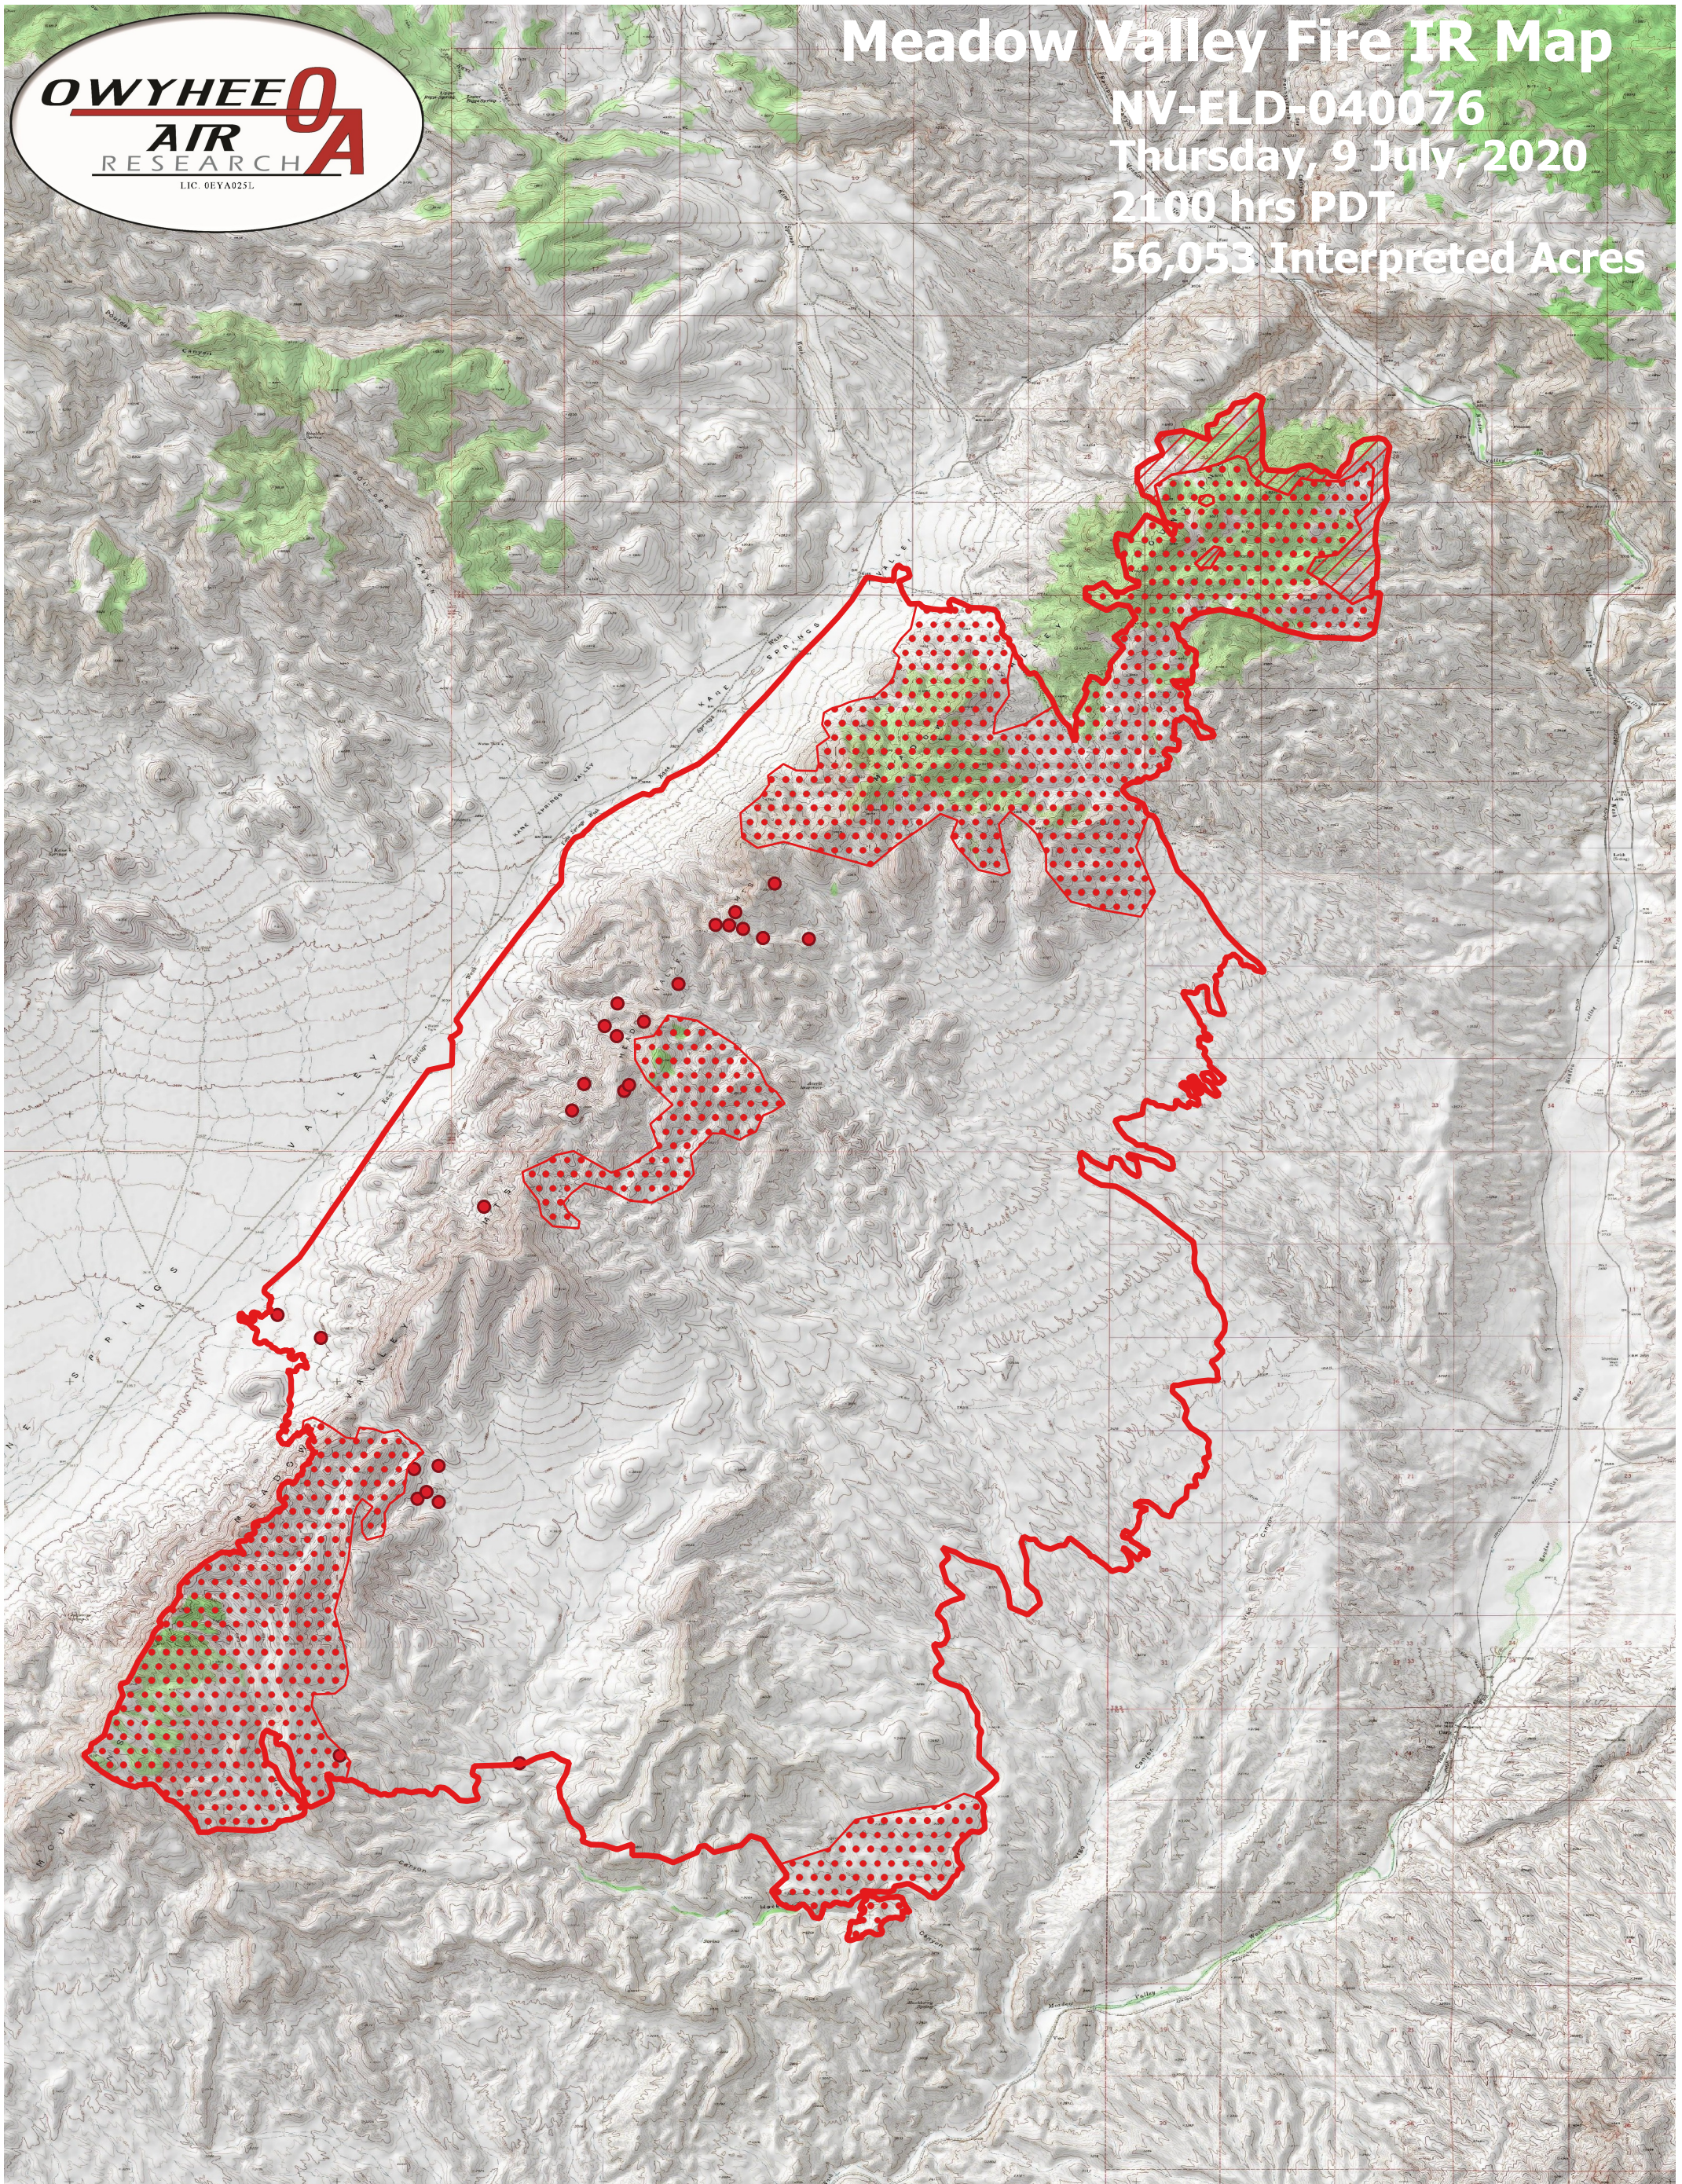

Meadow Valley Fire IR Map

NV-ELD-040076

Thursday, 9 July, 2020

2100 hrs PDT

56,053 Interpreted Acres

Legend

- Burn Perimeter
- Scattered Heat
- Intense Heat
- Isolated Heat

Scale: 1:60,000

Projection: WGS 84

Produced by Owyhee Air Research, Inc.

IR Interpreter: Courtney Holley

fire@owyheeair.com (208) 442-5405

0 1000 2000 3000 4000 5000 6000 7000 8000 9000 m