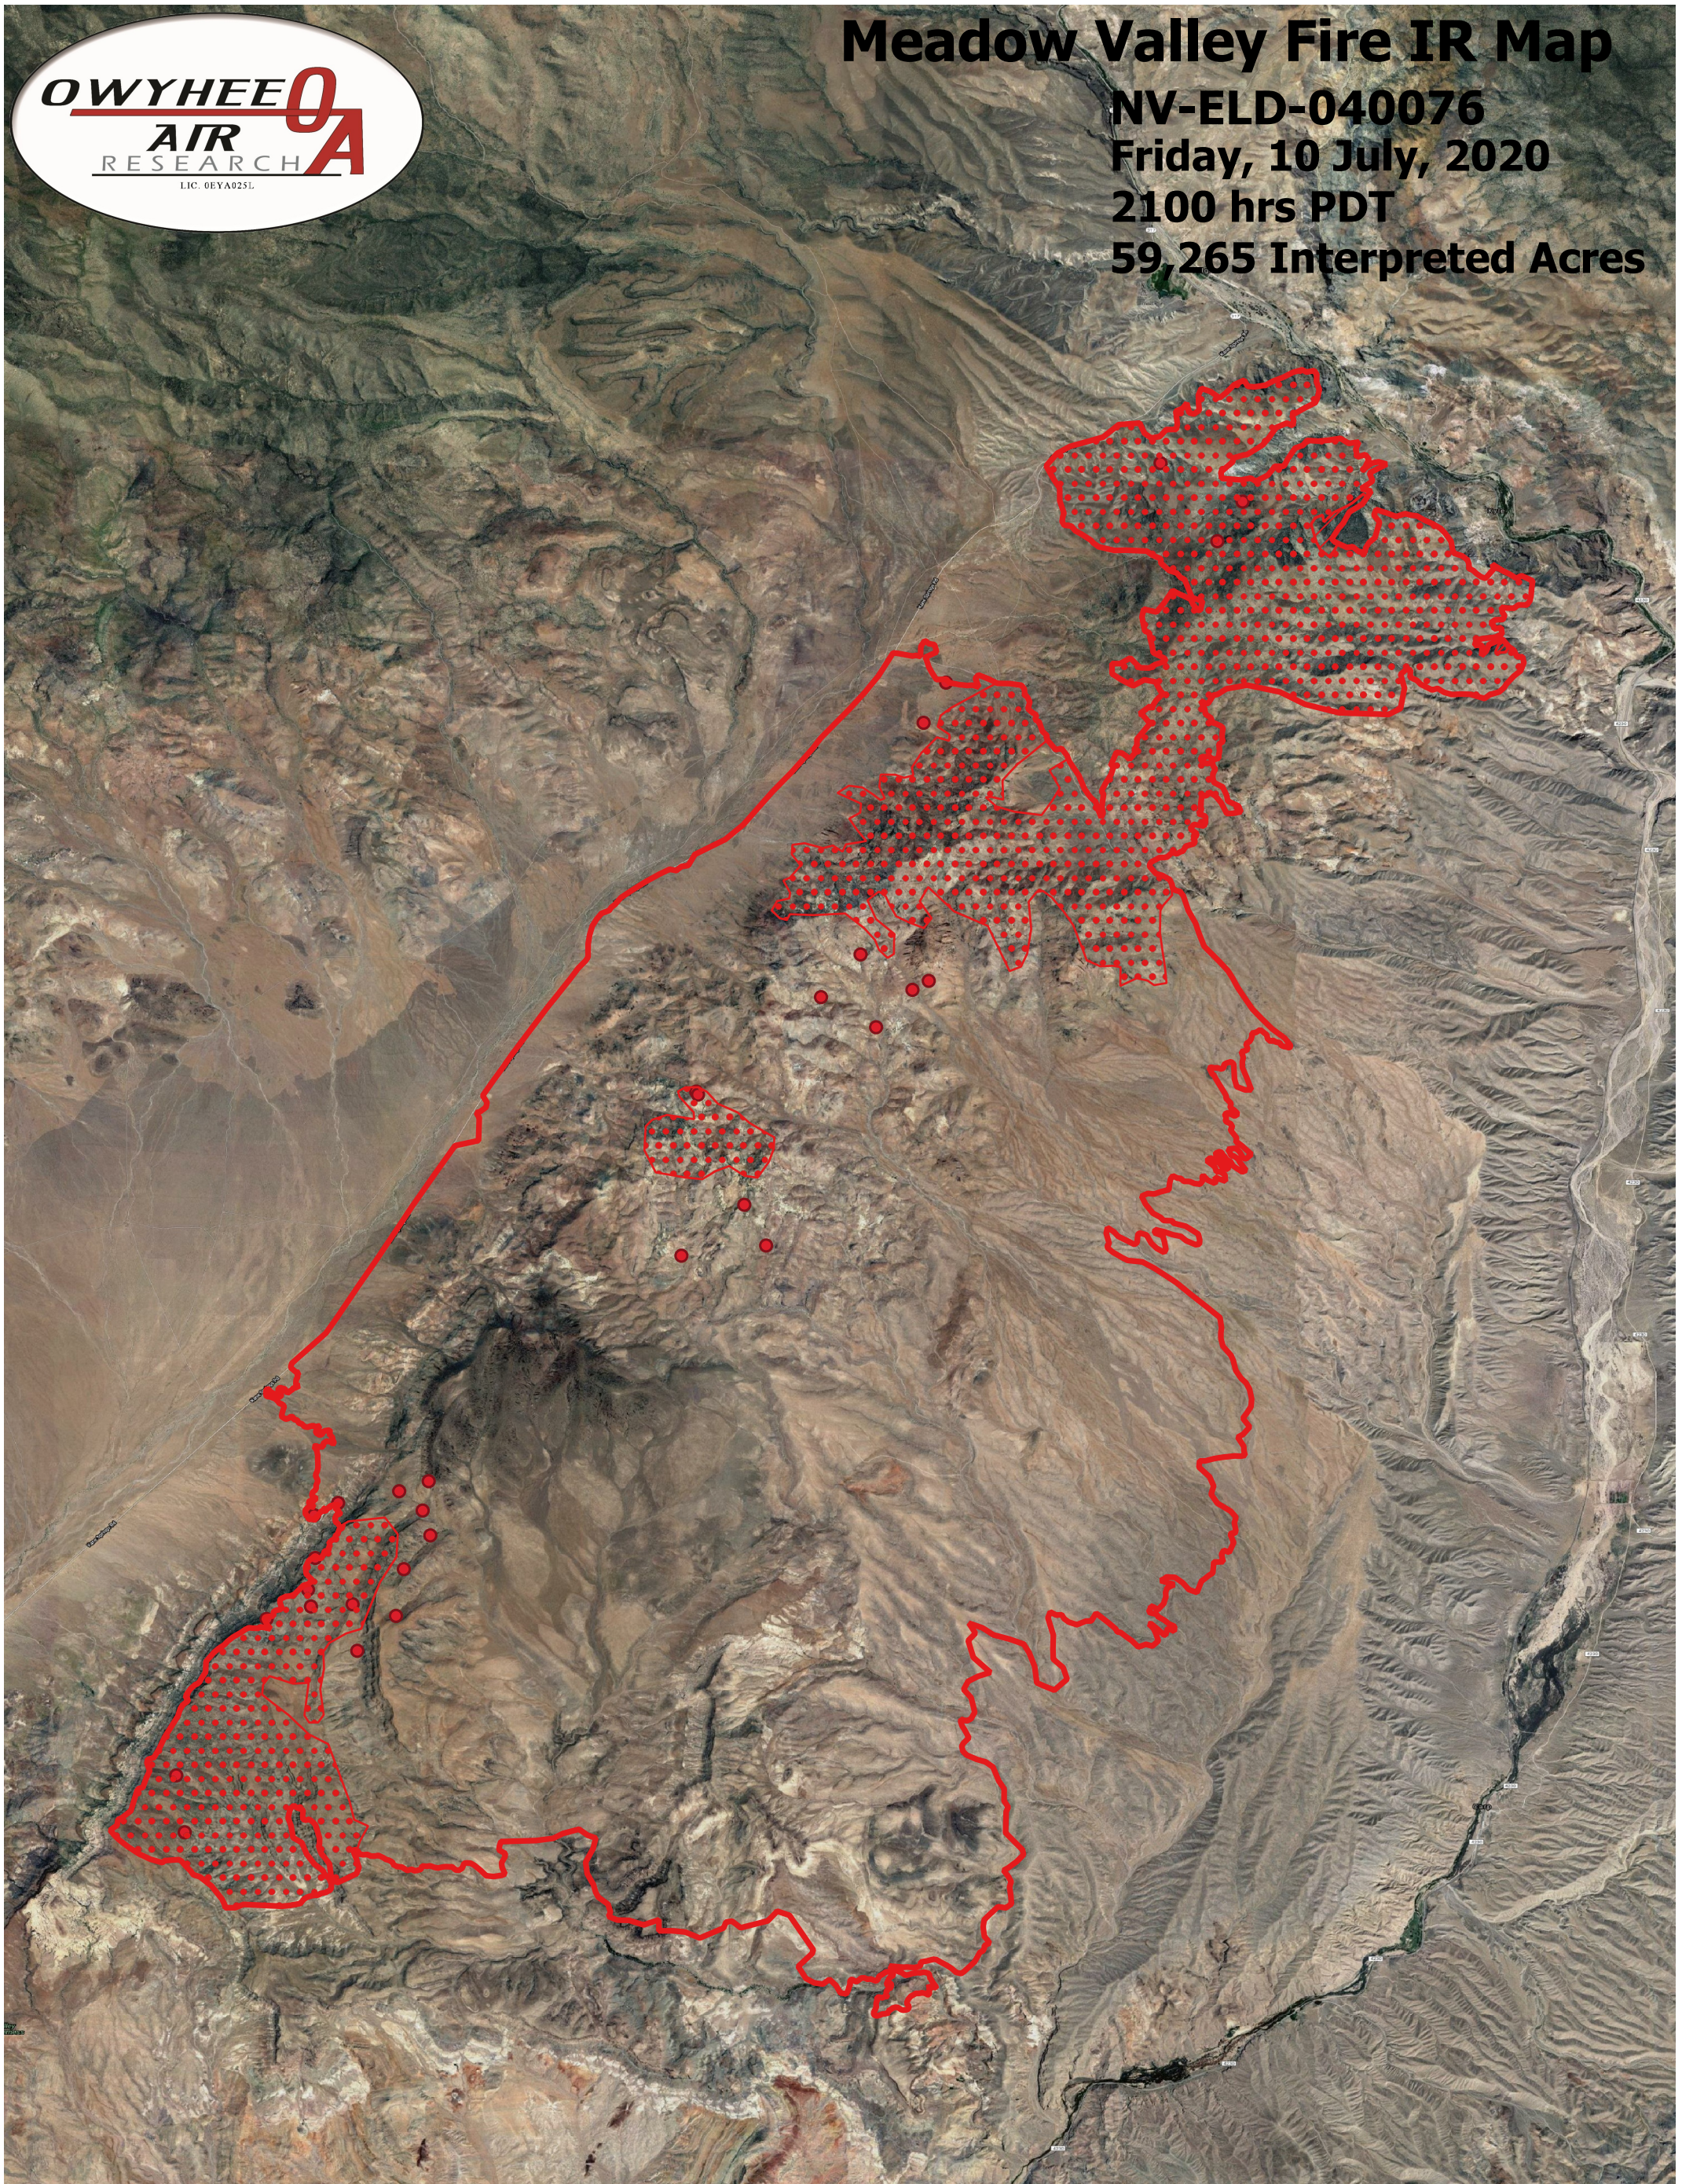

Meadow Valley Fire IR Map

NV-ELD-040076

Friday, 10 July, 2020

2100 hrs PDT

59,265 Interpreted Acres

Legend

- Burn Perimeter
- Scattered Heat
- Intense Heat
- Isolated Heat

Scale: 1:60,000

Projection: WGS 84

Produced by Owyhee Air Research, Inc.

IR Interpreter: Courtney Holley

fire@owyheeair.com (208) 442-5405

0 1000 2000 3000 4000 5000 6000 7000 m