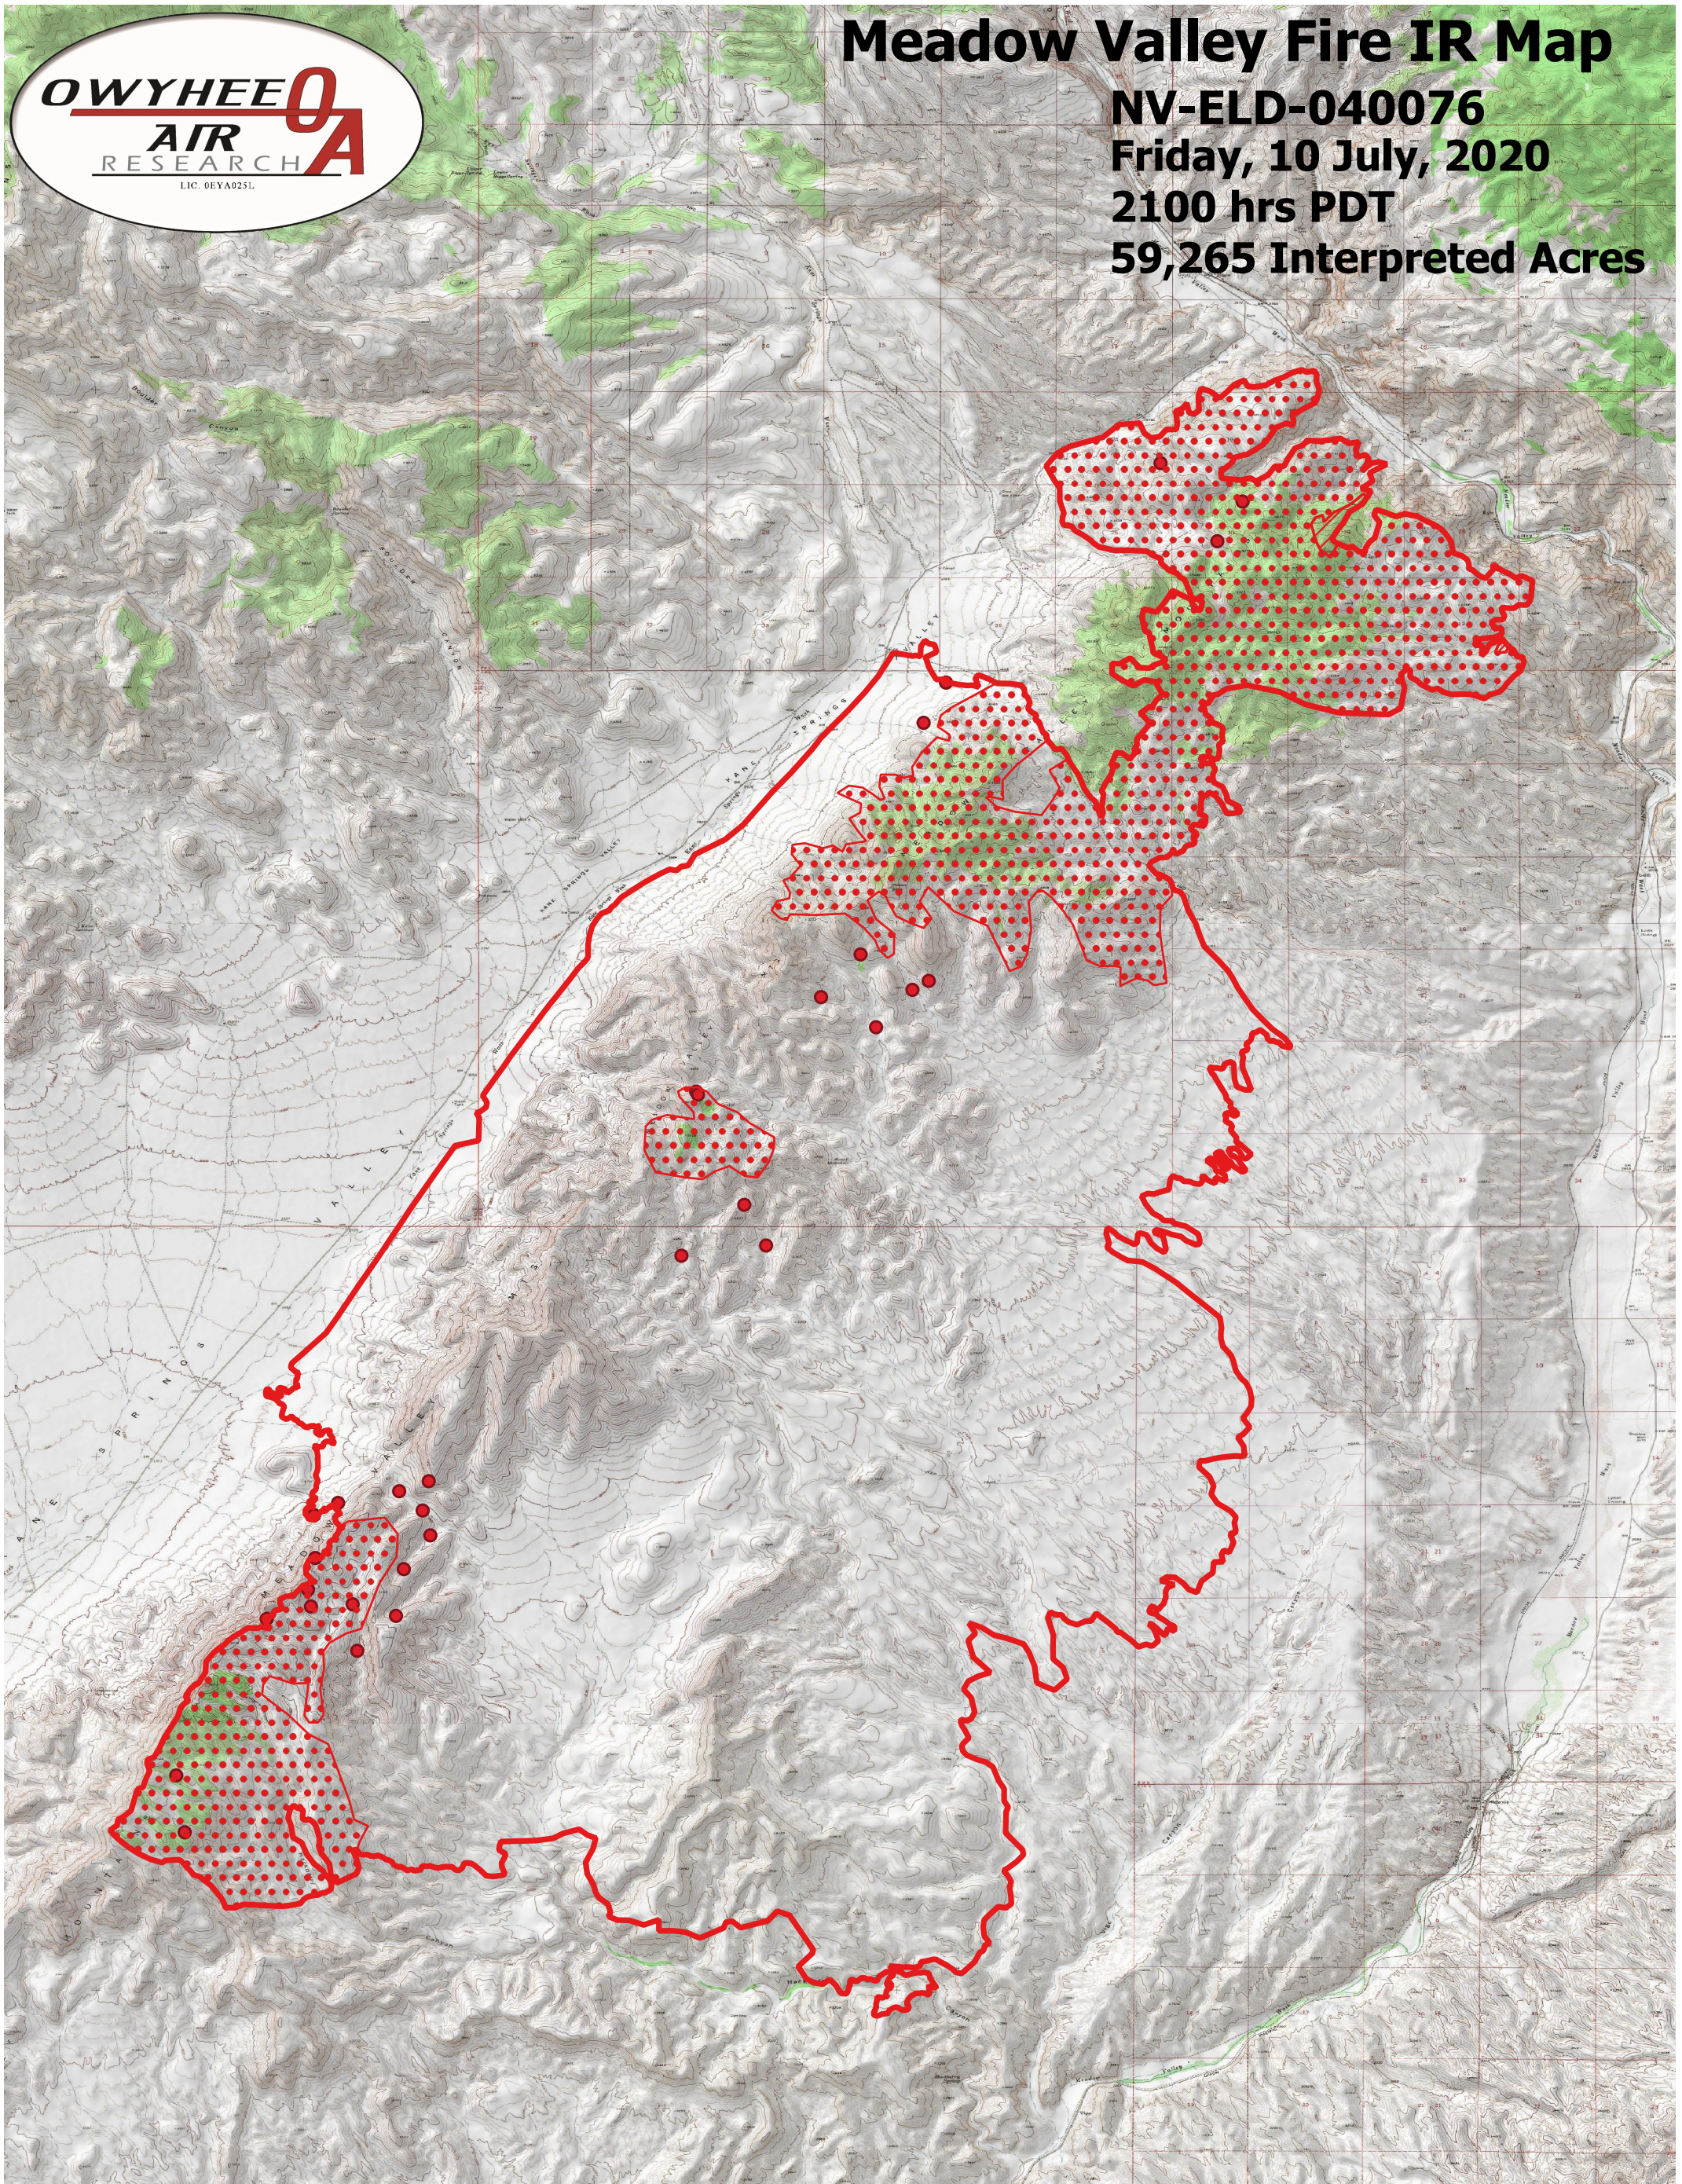

Meadow Valley Fire IR Map

NV-ELD-040076

Friday, 10 July, 2020

2100 hrs PDT

59,265 Interpreted Acres

Legend

- Burn Perimeter
- Scattered Heat
- Intense Heat
- Isolated Heat

Scale: 1:60,000

Projection: WGS 84

Produced by Owyhee Air Research, Inc.

IR Interpreter: Courtney Holley

fire@owyheeair.com (208) 442-5405

0 1000 2000 3000 4000 5000 6000 7000 m