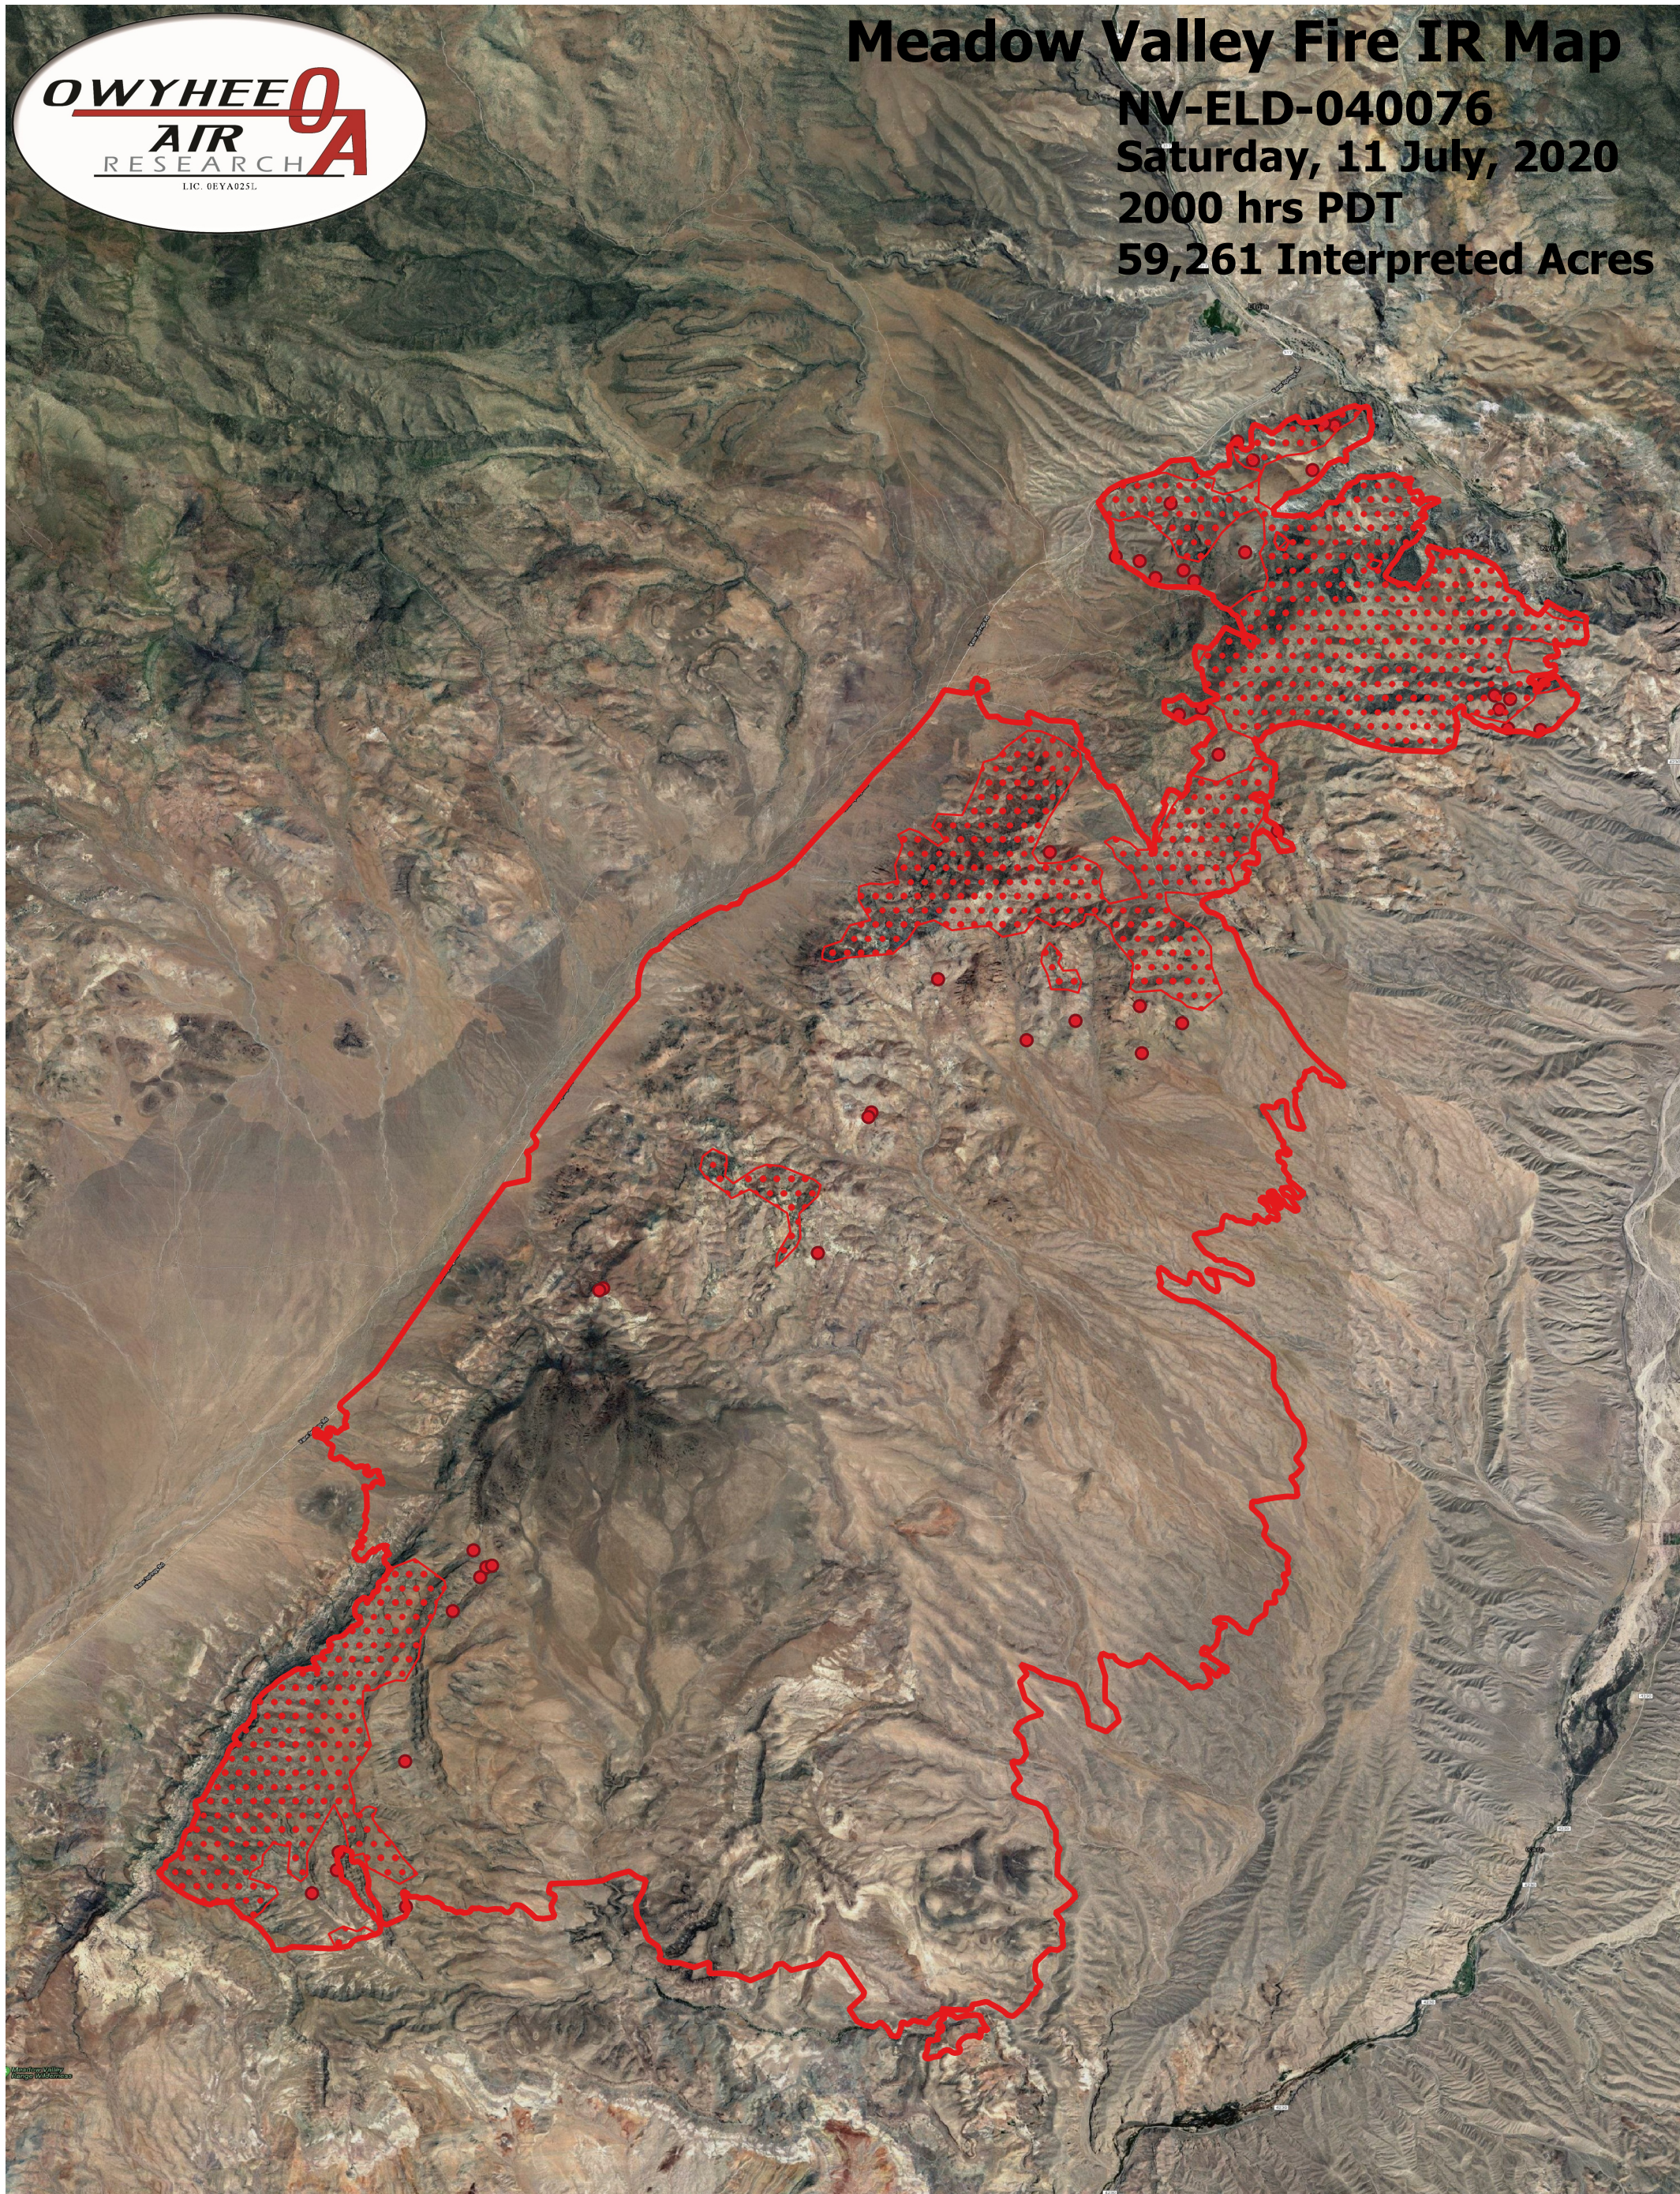

Meadow Valley Fire IR Map

NV-ELD-040076

Saturday, 11 July, 2020

2000 hrs PDT

59,261 Interpreted Acres

Legend

- Burn Perimeter
- Scattered Heat
- Intense Heat
- Isolated Heat

Scale: 1:60,000

Projection: WGS 84

Produced by Owyhee Air Research, Inc.

IR Interpreter: Courtney Holley

fire@owyheeair.com (208) 442-5405