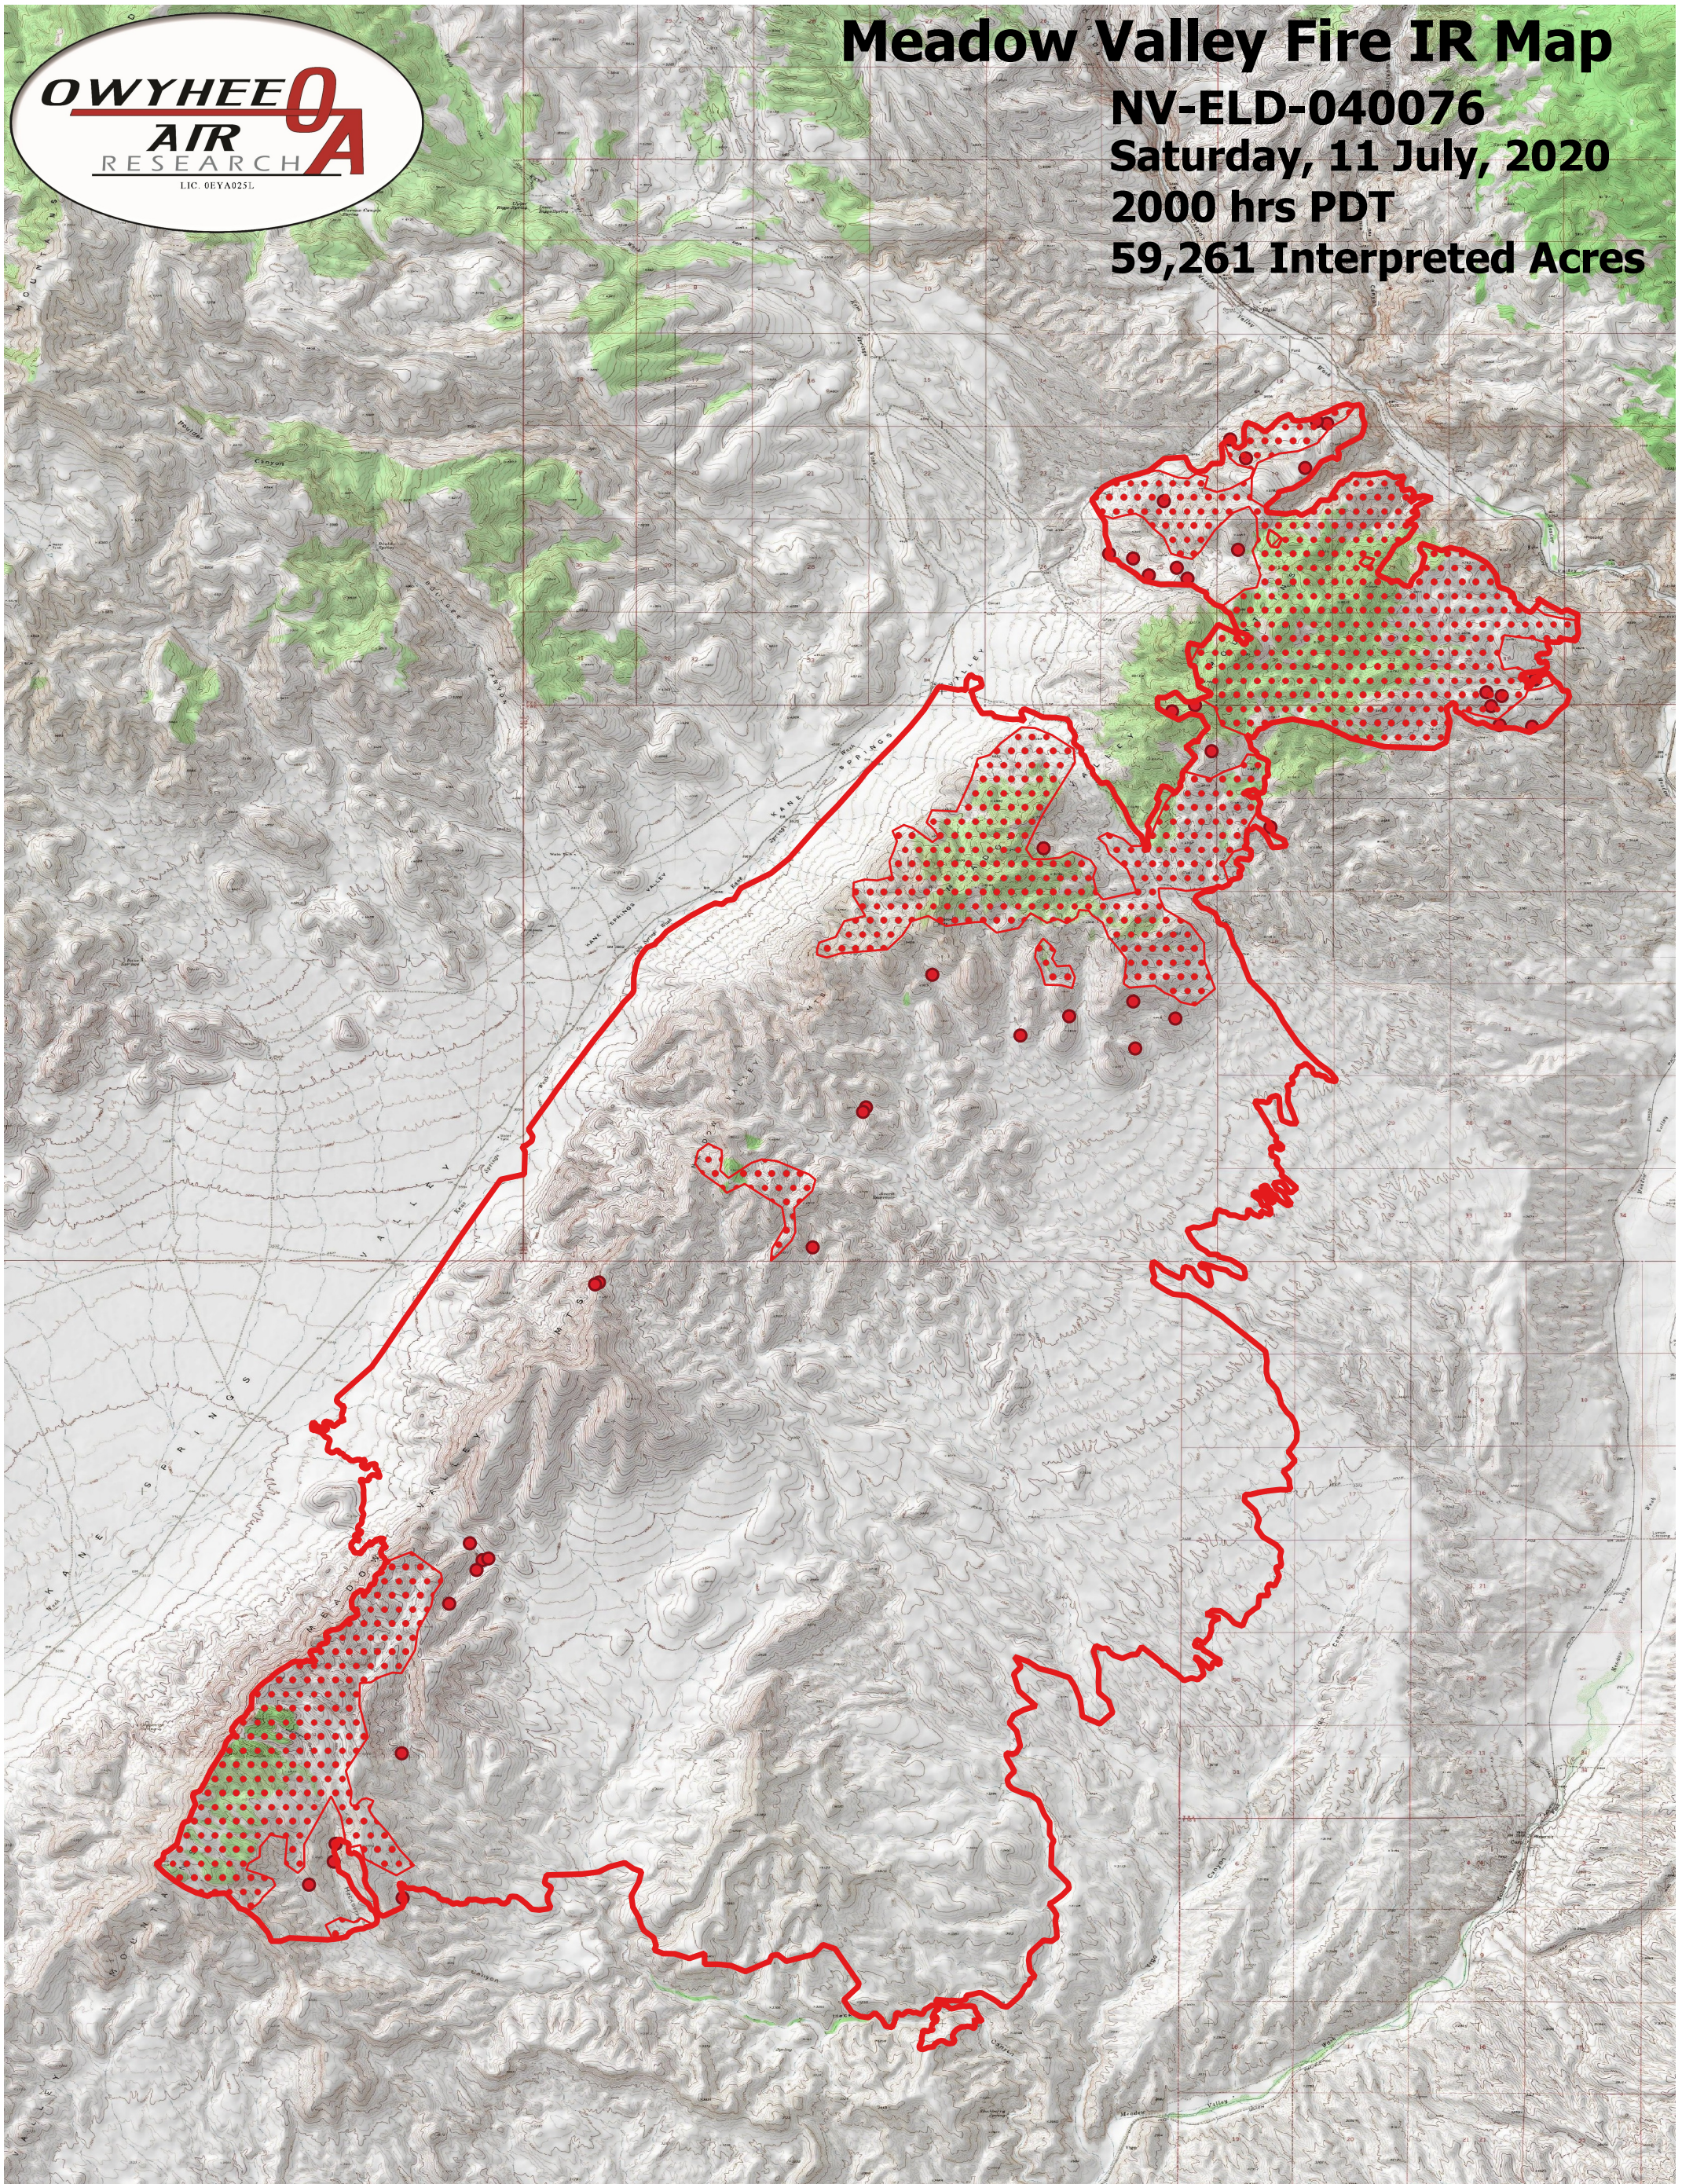

Meadow Valley Fire IR Map

NV-ELD-040076

Saturday, 11 July, 2020

2000 hrs PDT

59,261 Interpreted Acres

Legend

- Burn Perimeter
- Scattered Heat
- Intense Heat
- Isolated Heat

Scale: 1:60,000

Projection: WGS 84

Produced by Owyhee Air Research, Inc.

IR Interpreter: Courtney Holley

fire@owyheeair.com (208) 442-5405

0 1 2 3 4 5 6 mi