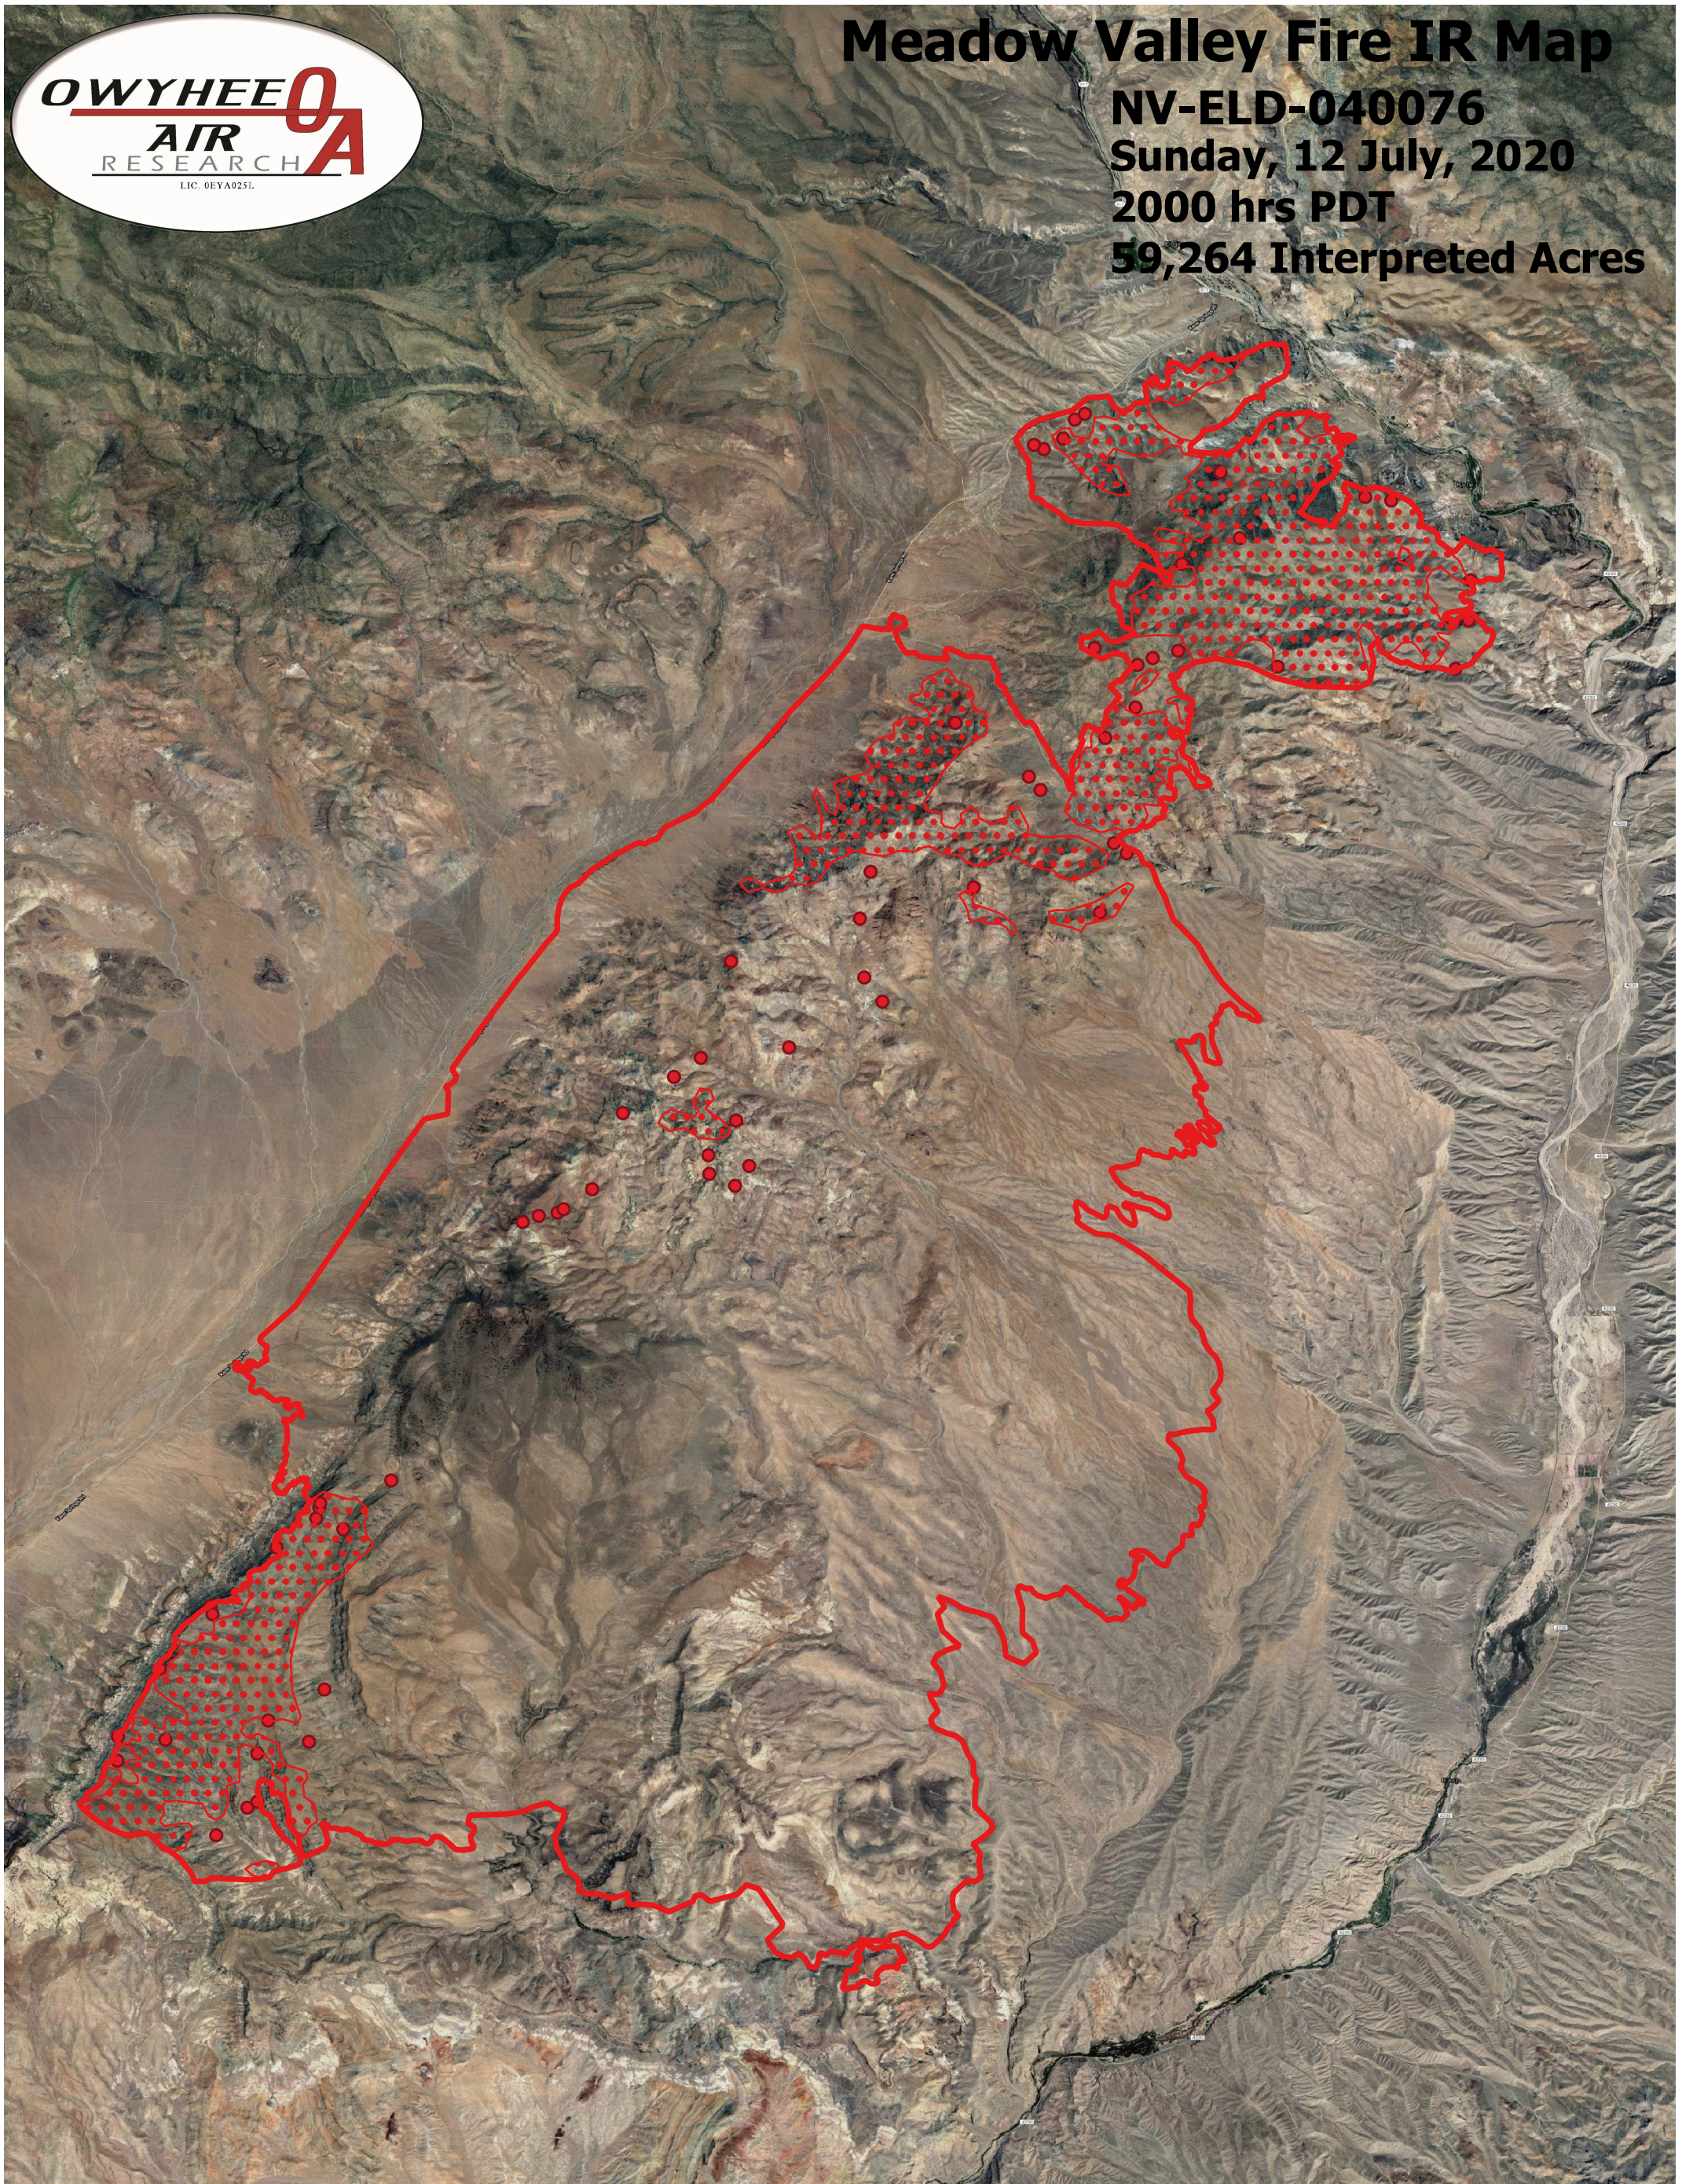

Meadow Valley Fire IR Map

NV-ELD-040076

Sunday, 12 July, 2020

2000 hrs PDT

59,264 Interpreted Acres

Legend

- Burn Perimeter
- Scattered Heat
- Intense Heat
- Isolated Heat

Scale: 1:60,000

Projection: WGS 84

Produced by Owyhee Air Research, Inc.

IR Interpreter: Courtney Holley

fire@owyheeair.com (208) 442-5405

0 1 2 3 4 5 6 mi