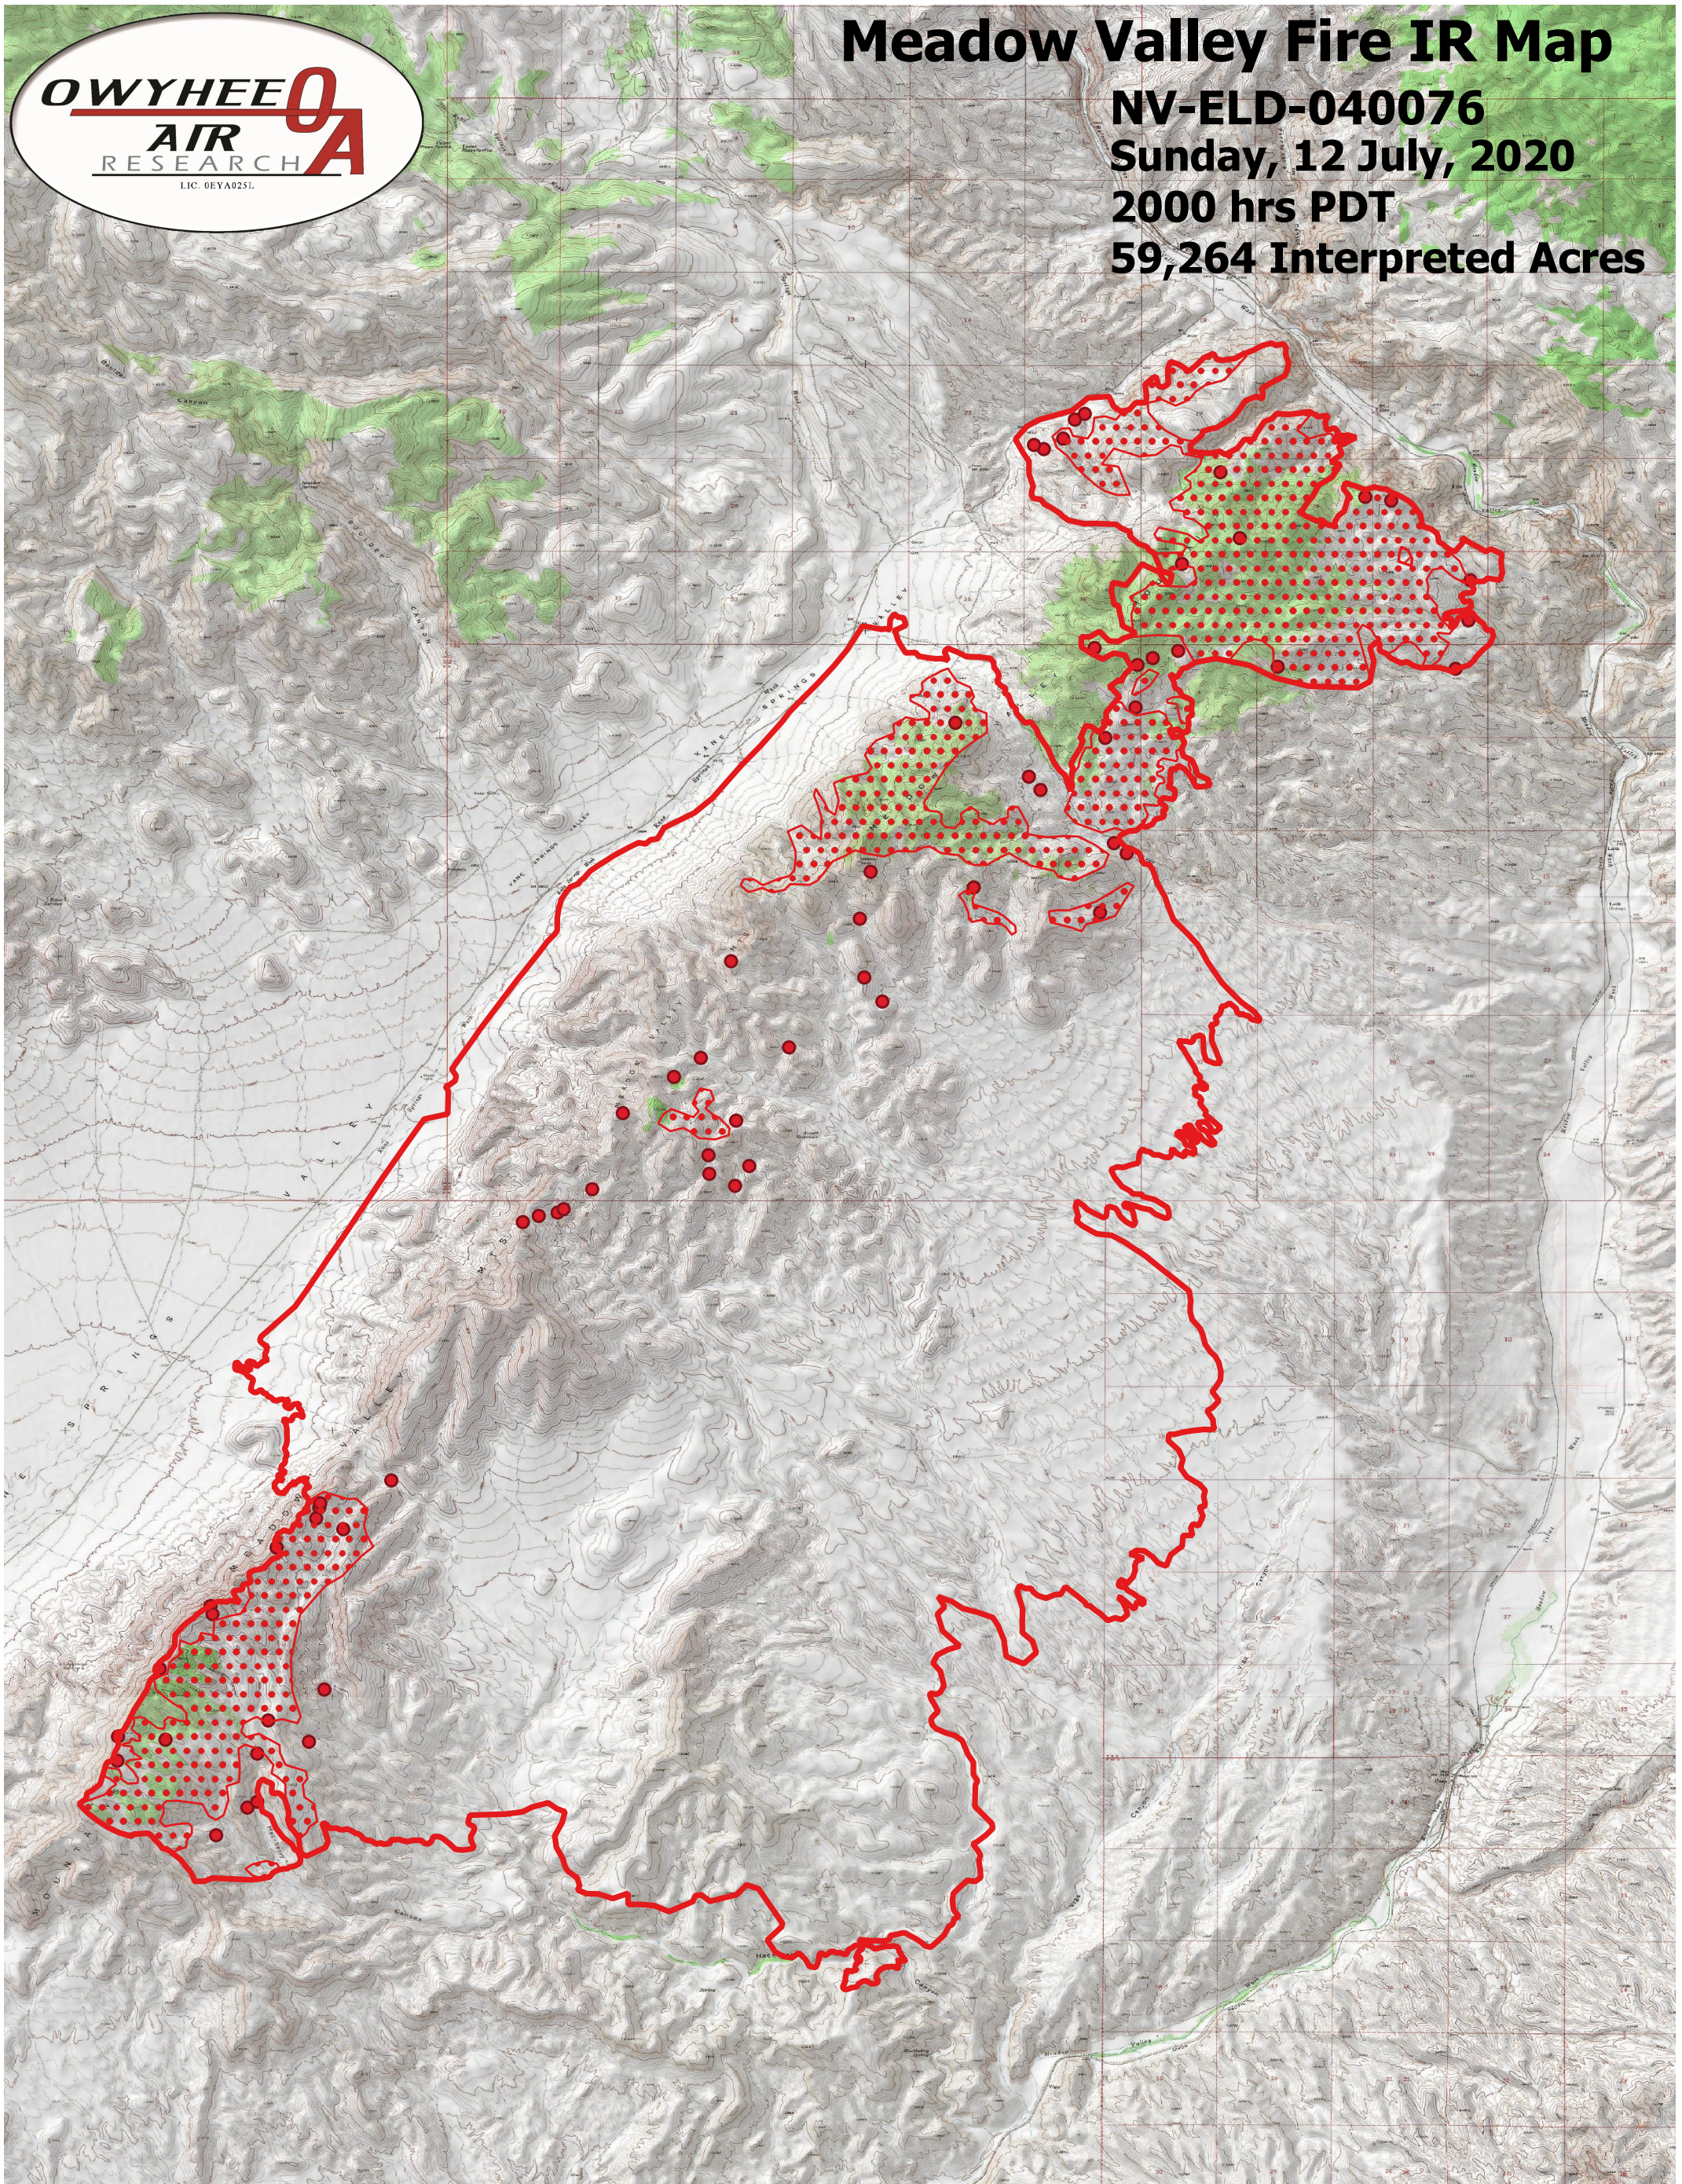

Meadow Valley Fire IR Map

NV-ELD-040076

Sunday, 12 July, 2020

2000 hrs PDT

59,264 Interpreted Acres

Legend

- Burn Perimeter
- Scattered Heat
- Intense Heat
- Isolated Heat

Scale: 1:60,000