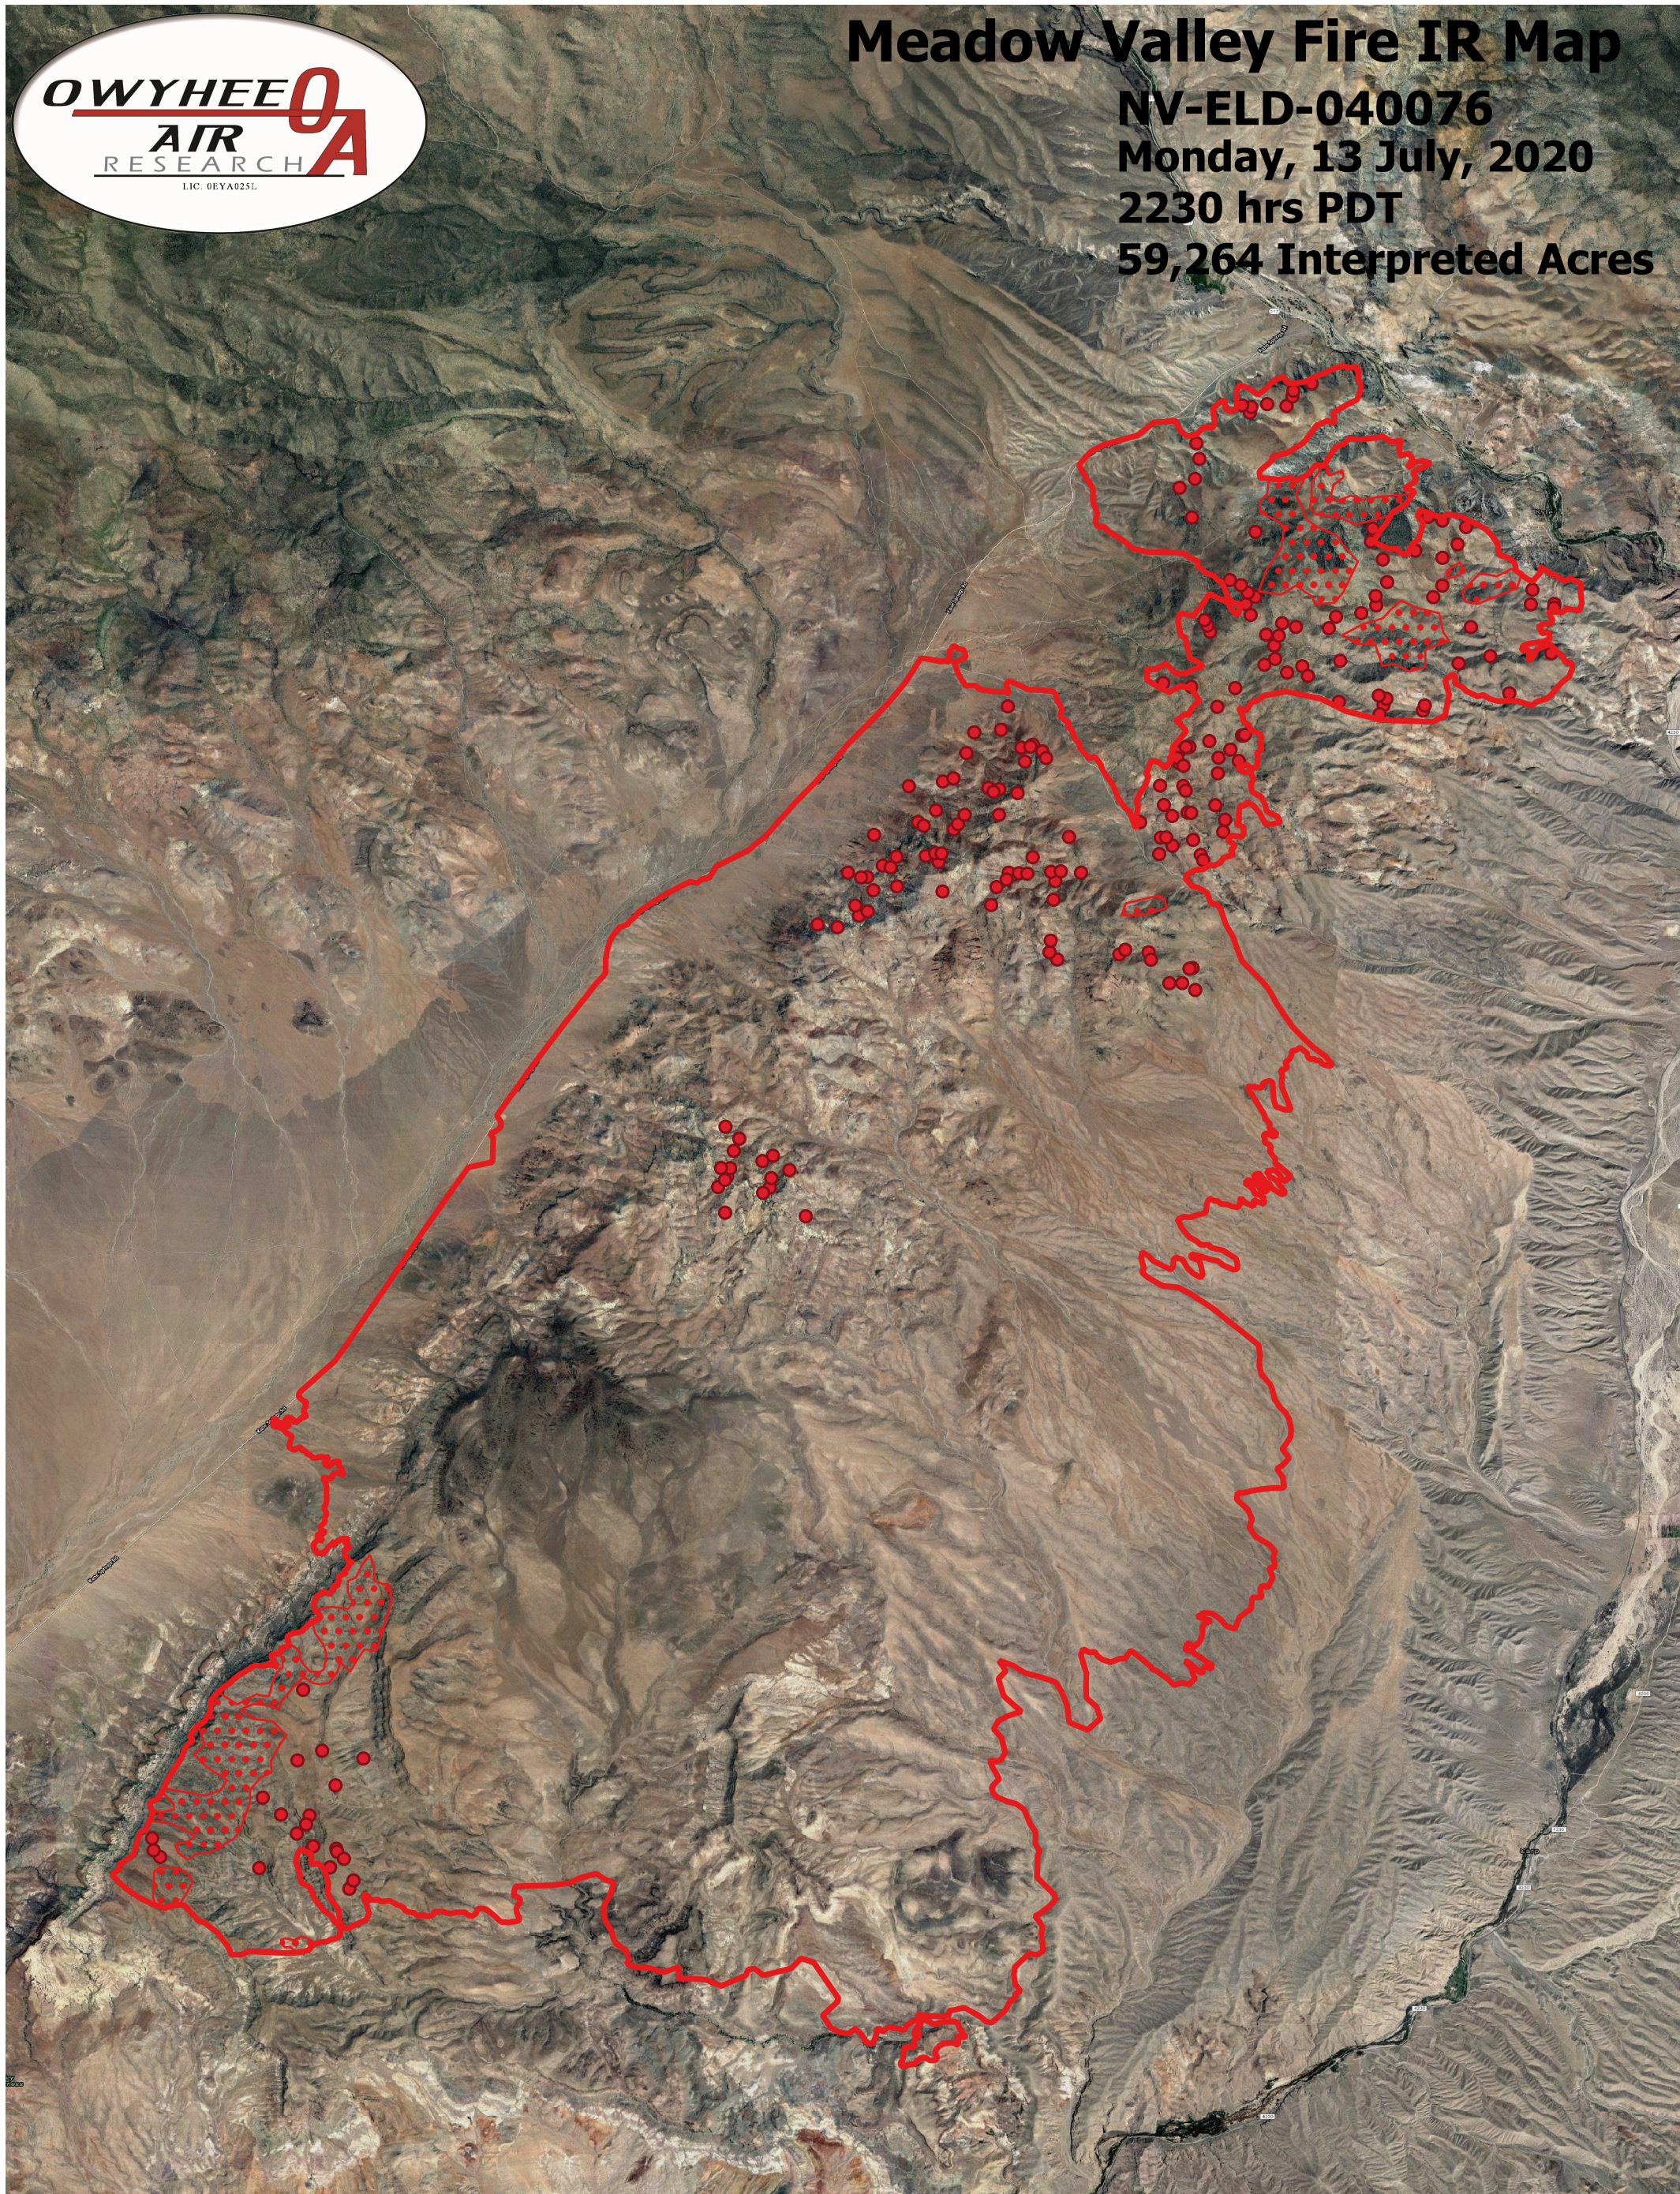

# Meadow Valley Fire IR Map

NV-ELD-040076

Monday, 13 July, 2020

2230 hrs PDT

59,264 Interpreted Acres

## Legend

- BurnPerimeter
- ScatteredHeat
- IsolatedHeat

Scale: 1:60,000

Projection: WGS 84

Produced by Owyhee Air Research, Inc.

IR Interpreter: Courtney Holley

fire@owyheeair.com (208) 442-5405