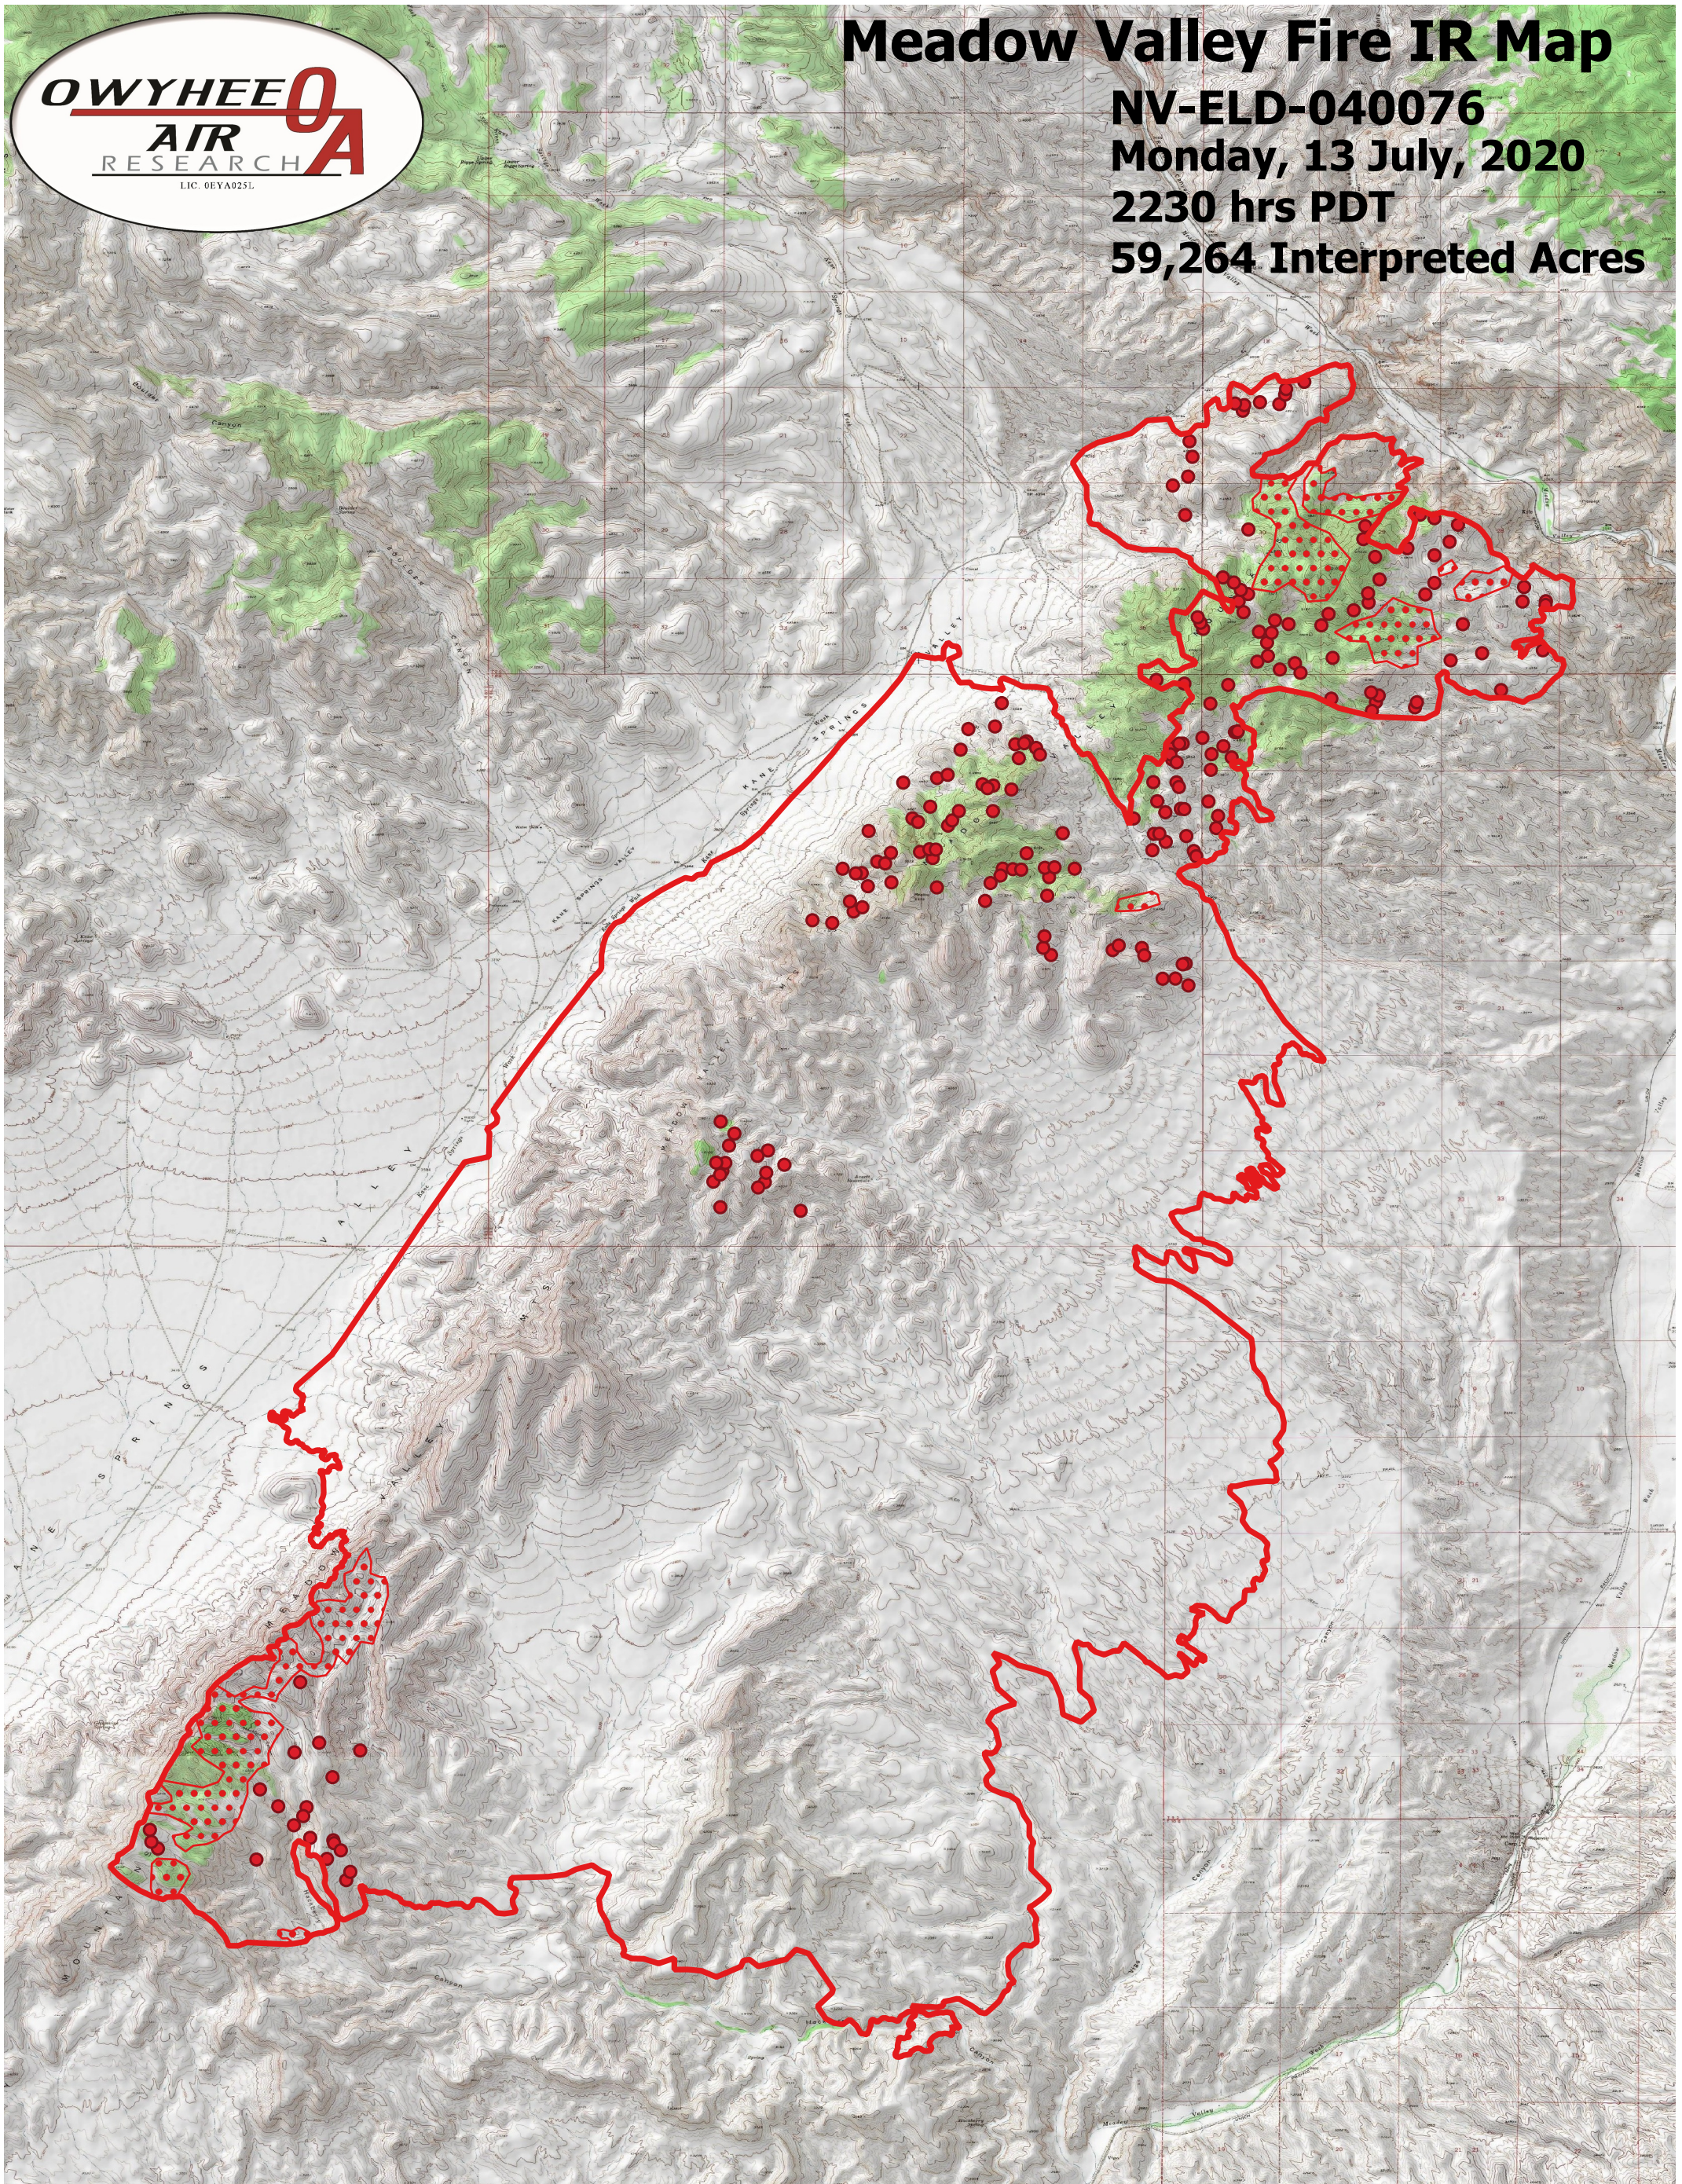

Meadow Valley Fire IR Map

NV-ELD-040076

Monday, 13 July, 2020

2230 hrs PDT

59,264 Interpreted Acres

Legend

- BurnPerimeter
- ScatteredHeat
- IsolatedHeat

Scale: 1:60,000