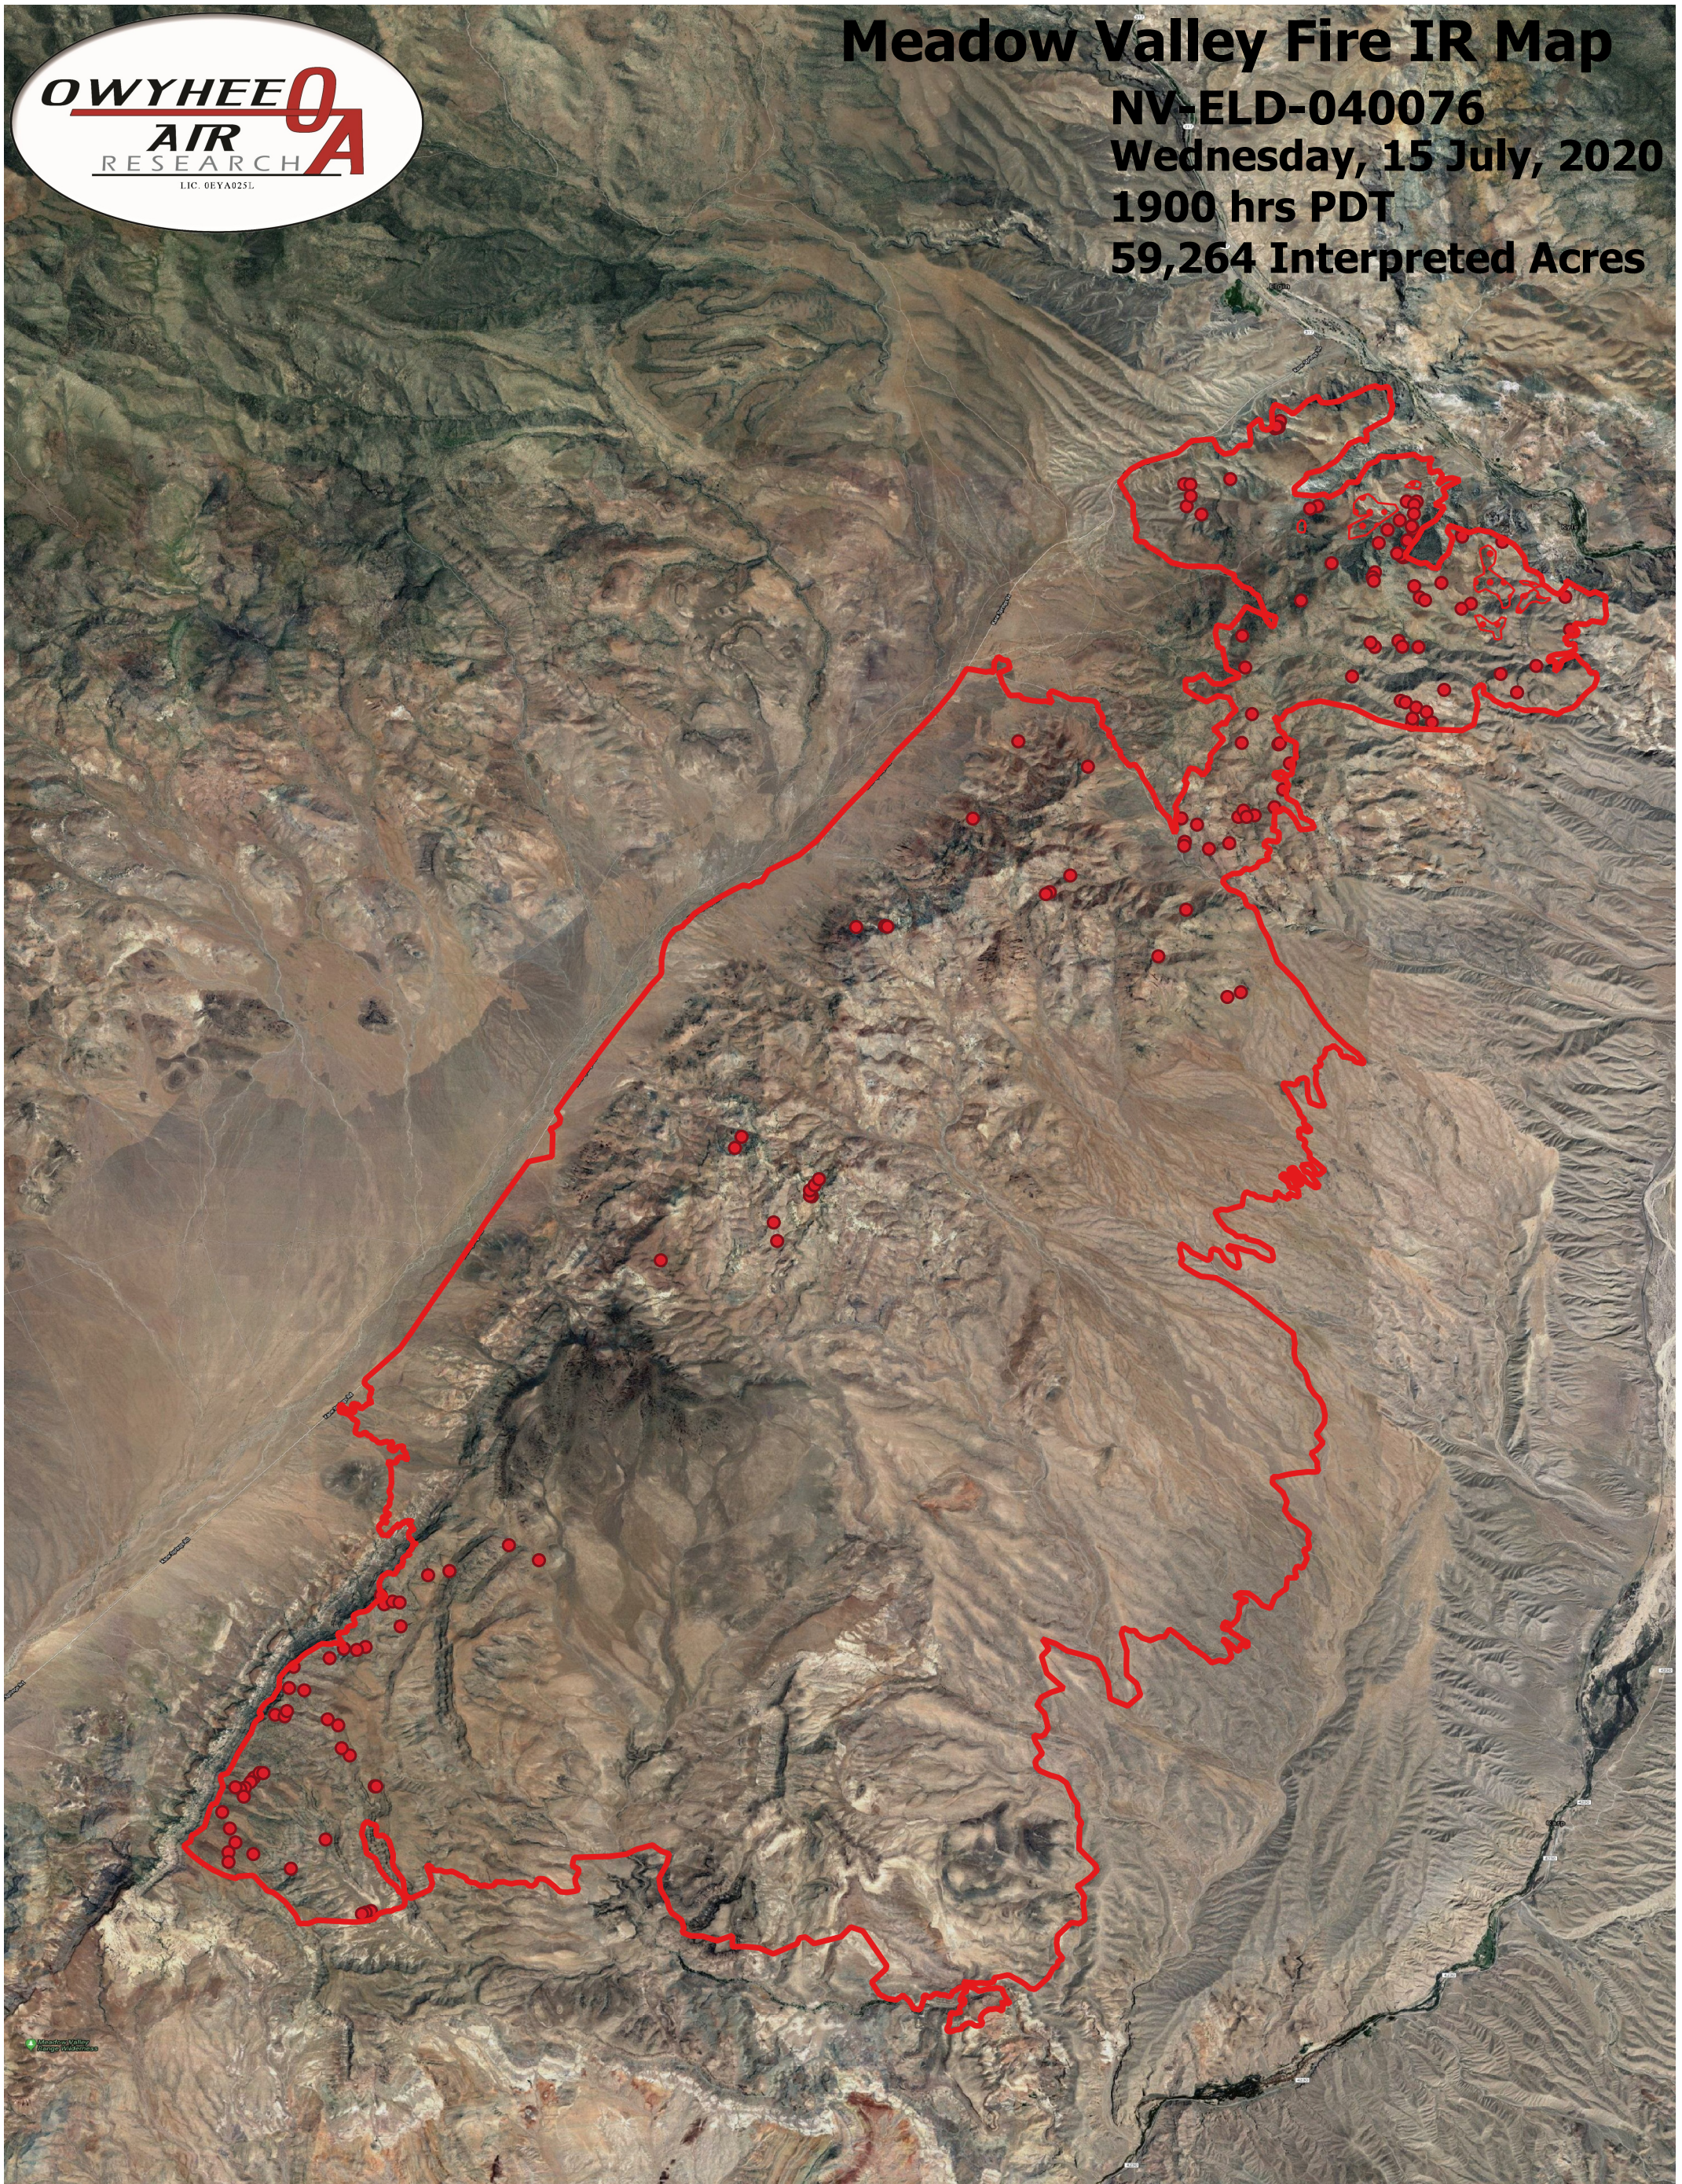

# Meadow Valley Fire IR Map

NV-ELD-040076

Wednesday, 15 July, 2020

1900 hrs PDT

59,264 Interpreted Acres

## Legend

- BurnPerimeter
- ScatteredHeat
- IsolatedHeat

Scale: 1:60,000

Projection: WGS 84

Produced by Owyhee Air Research, Inc.

IR Interpreter: Courtney Holley

fire@owyheeair.com (208) 442-5405

0 1 2 3 4 5 6 mi