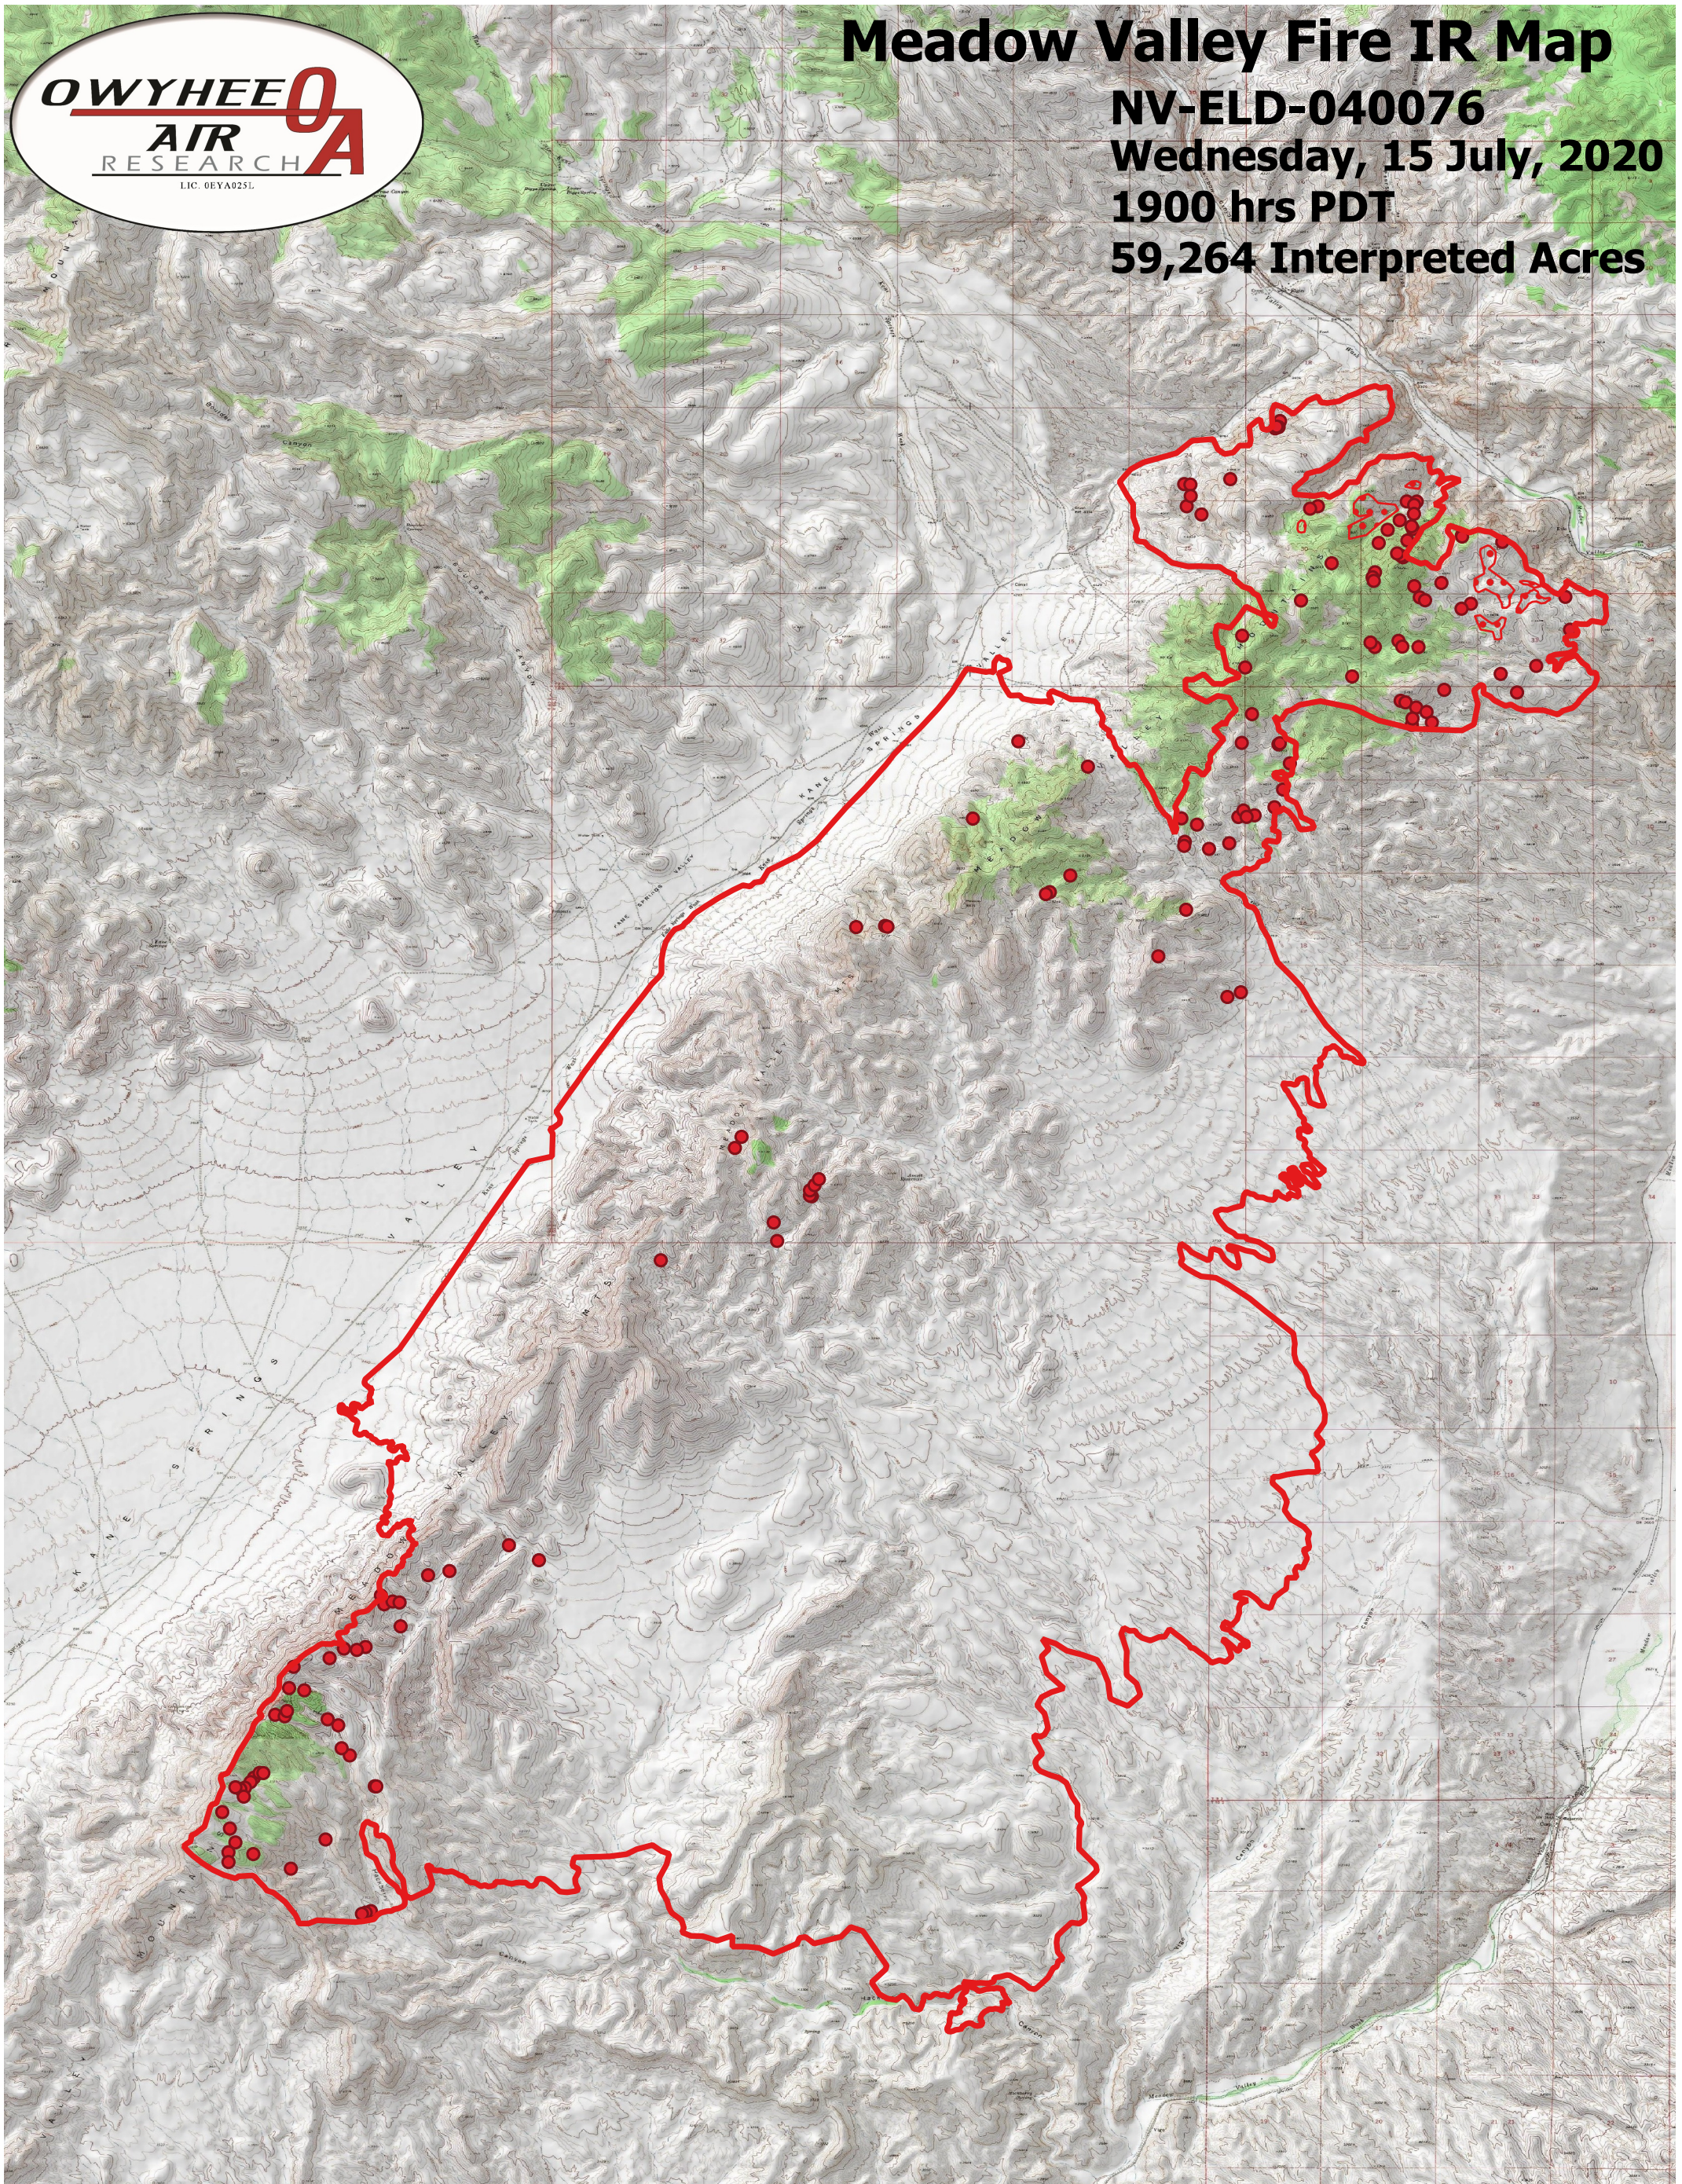

Meadow Valley Fire IR Map

NV-ELD-040076

Wednesday, 15 July, 2020

1900 hrs PDT

59,264 Interpreted Acres

Legend

- BurnPerimeter
- ScatteredHeat
- IsolatedHeat

Scale: 1:60,000