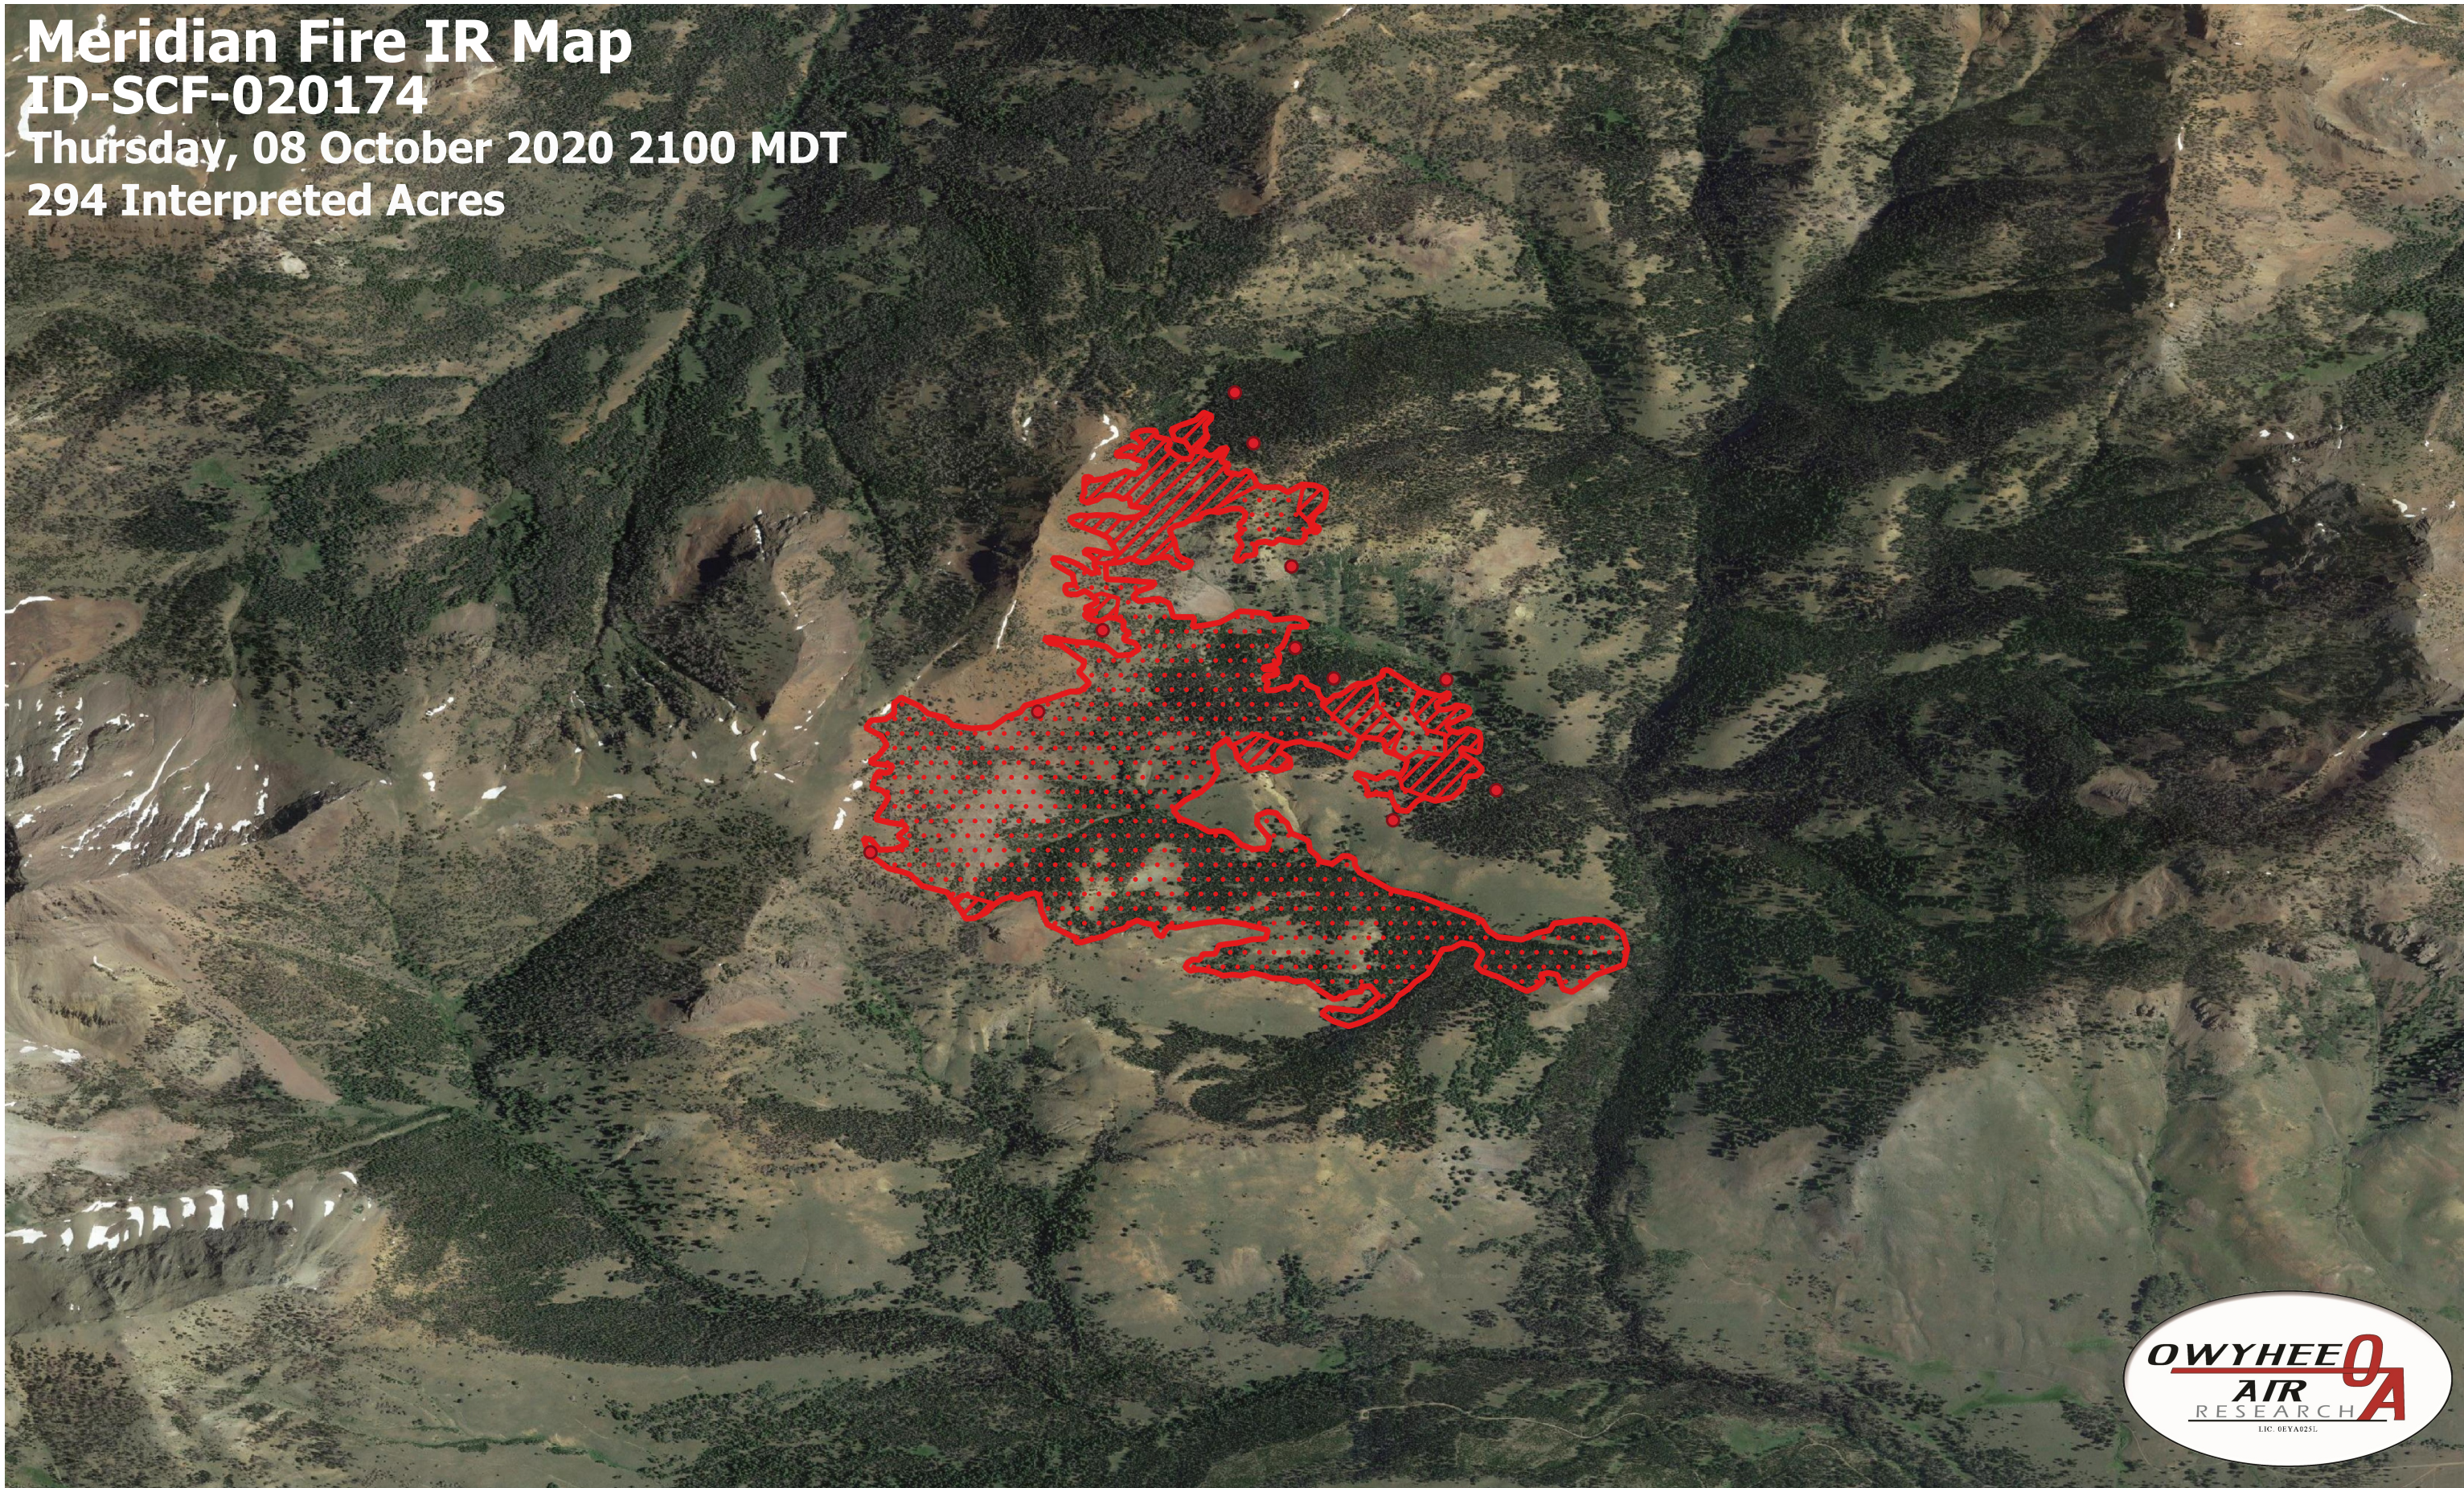

Méridian Fire IR Map

ID-SCF-020174

Thursday, 08 October 2020 2100 MDT

294 Interpreted Acres

Legend

- IR Isolated Heat
- ▭ IR Burn Perimeter
- ▨ IR Intense Heat
- ⋯ IR Scattered Heat

Scale: 1:10,000

Projection: WGS 84