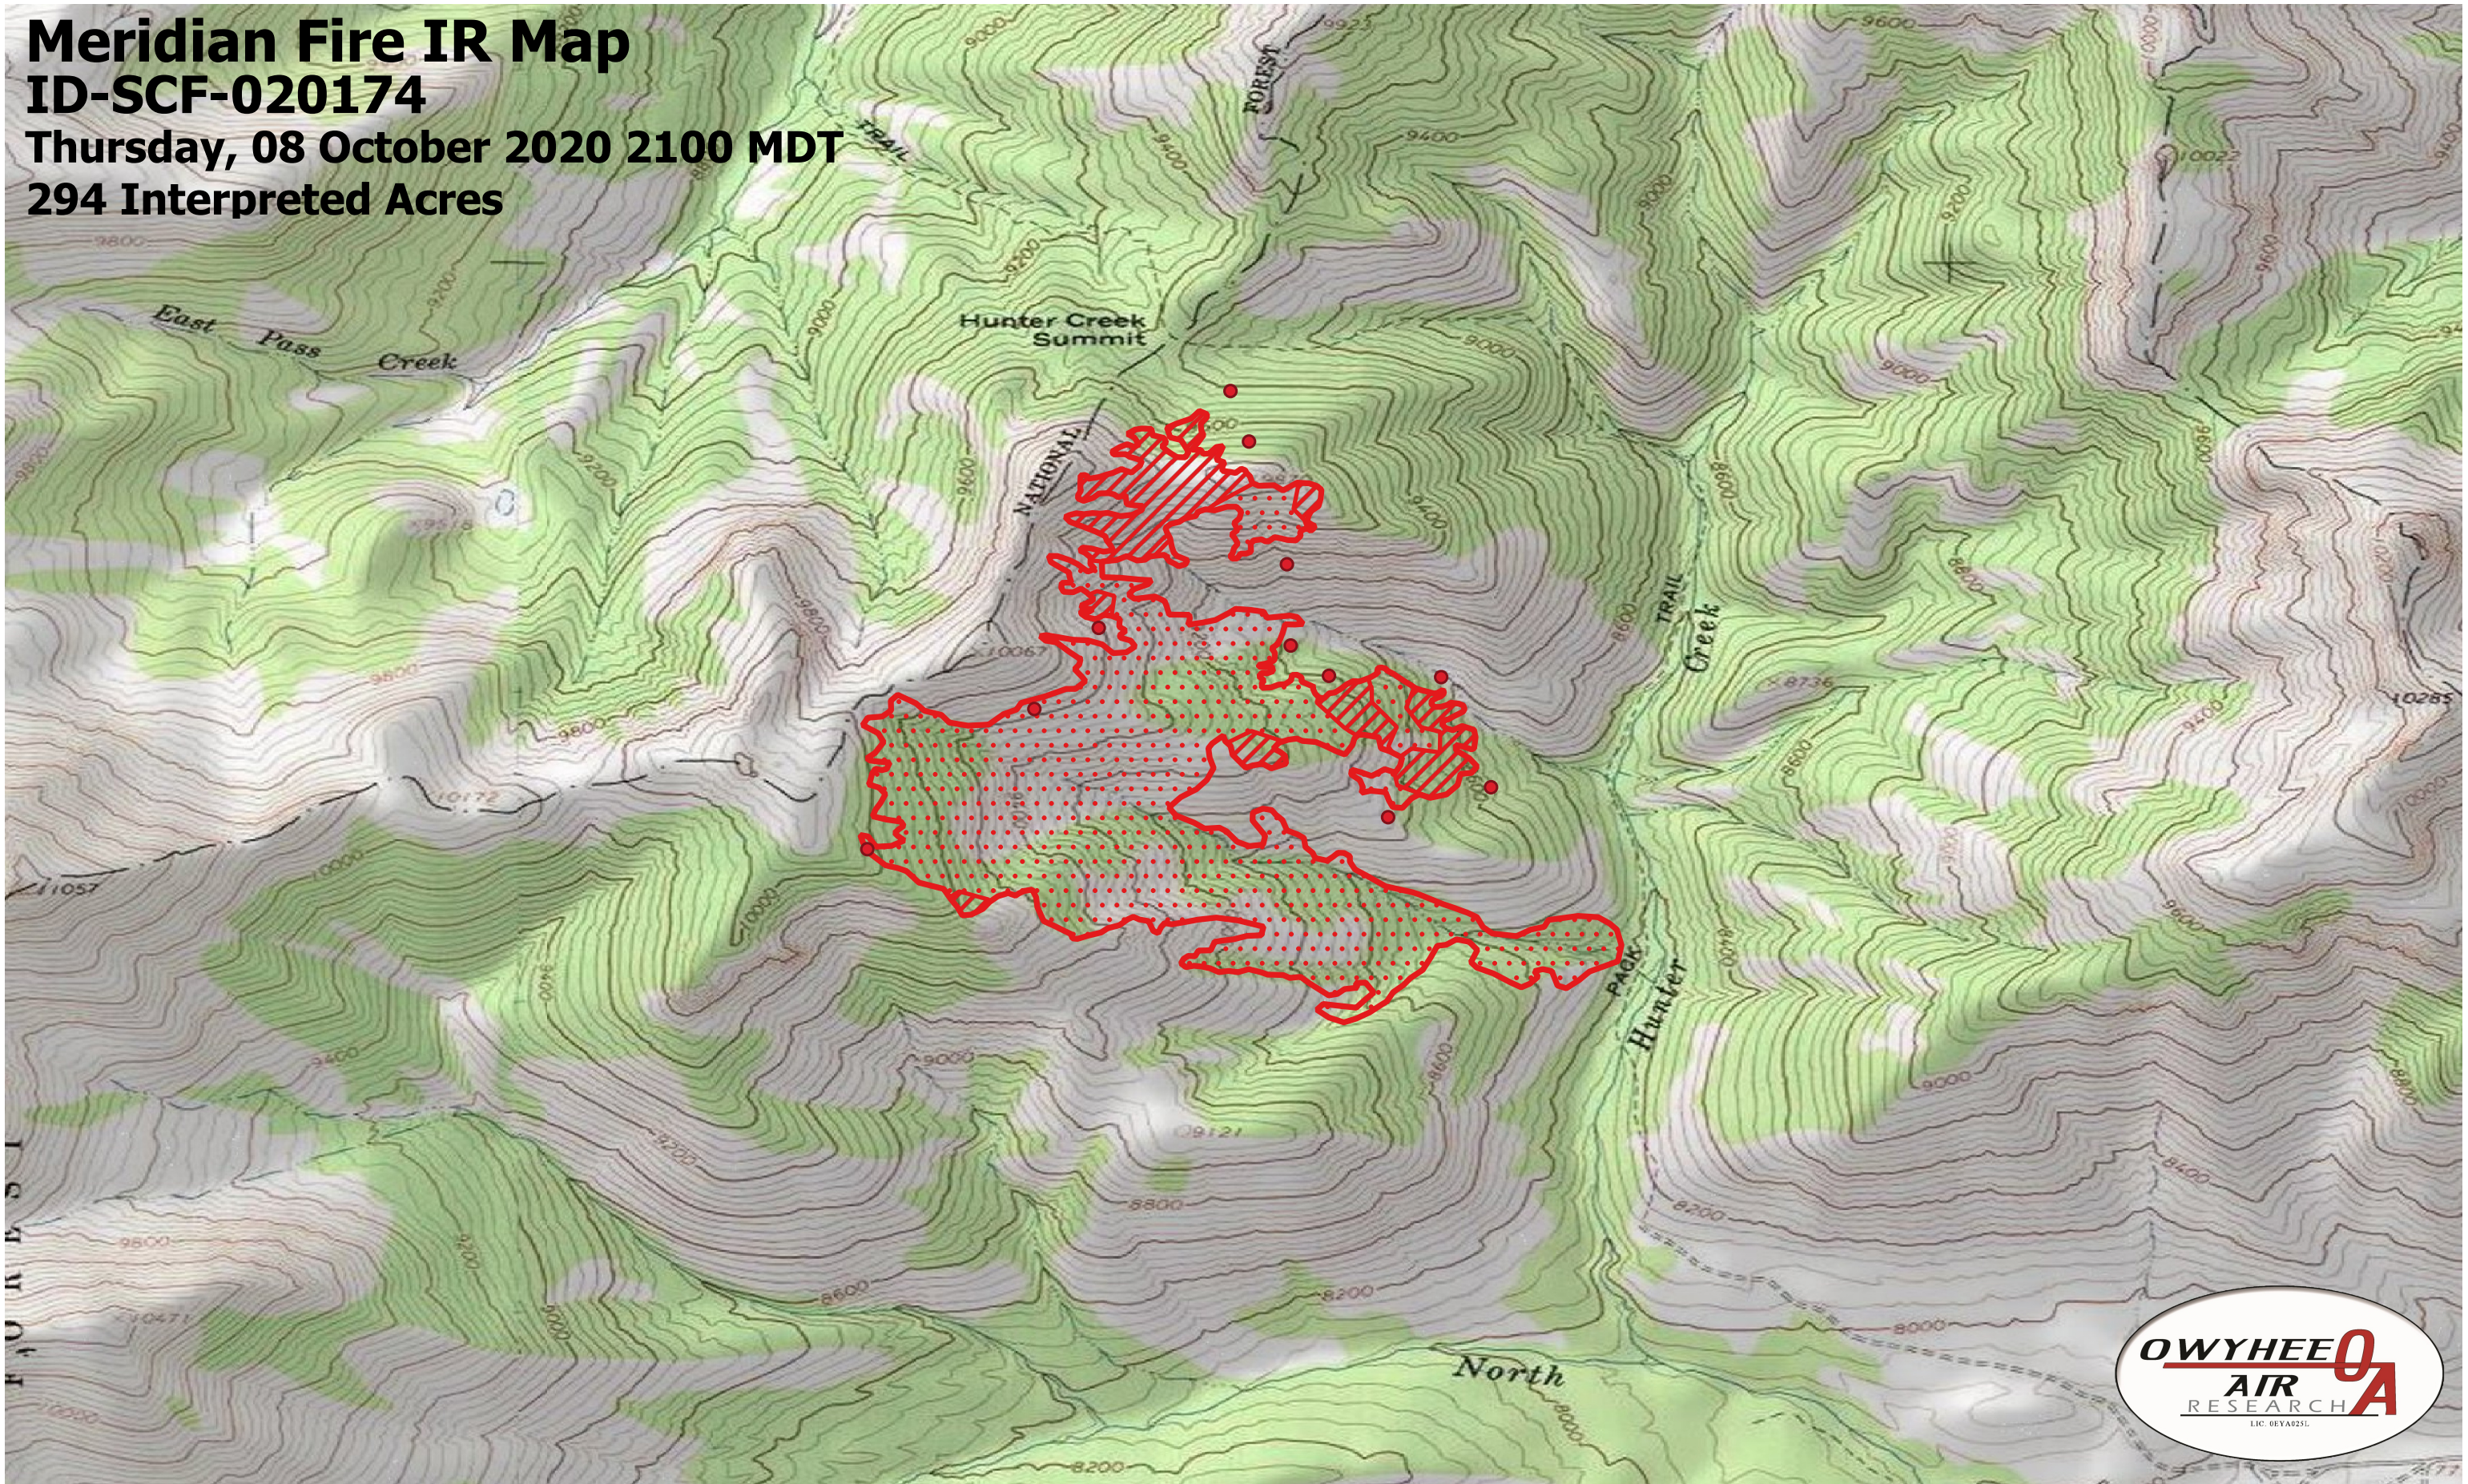

Meridian Fire IR Map

ID-SCF-020174

Thursday, 08 October 2020 2100 MDT

294 Interpreted Acres

- Legend**
- IR Isolated Heat
 - ▭ IR Burn Perimeter
 - ▨ IR Intense Heat
 - ⋯ IR Scattered Heat

Scale: 1:10,000
Projection: WGS 84
Produced by Owyhee Air Research, Inc.
IR Interpreter: C. Holley
fire@owyheear.com (208) 442-5405