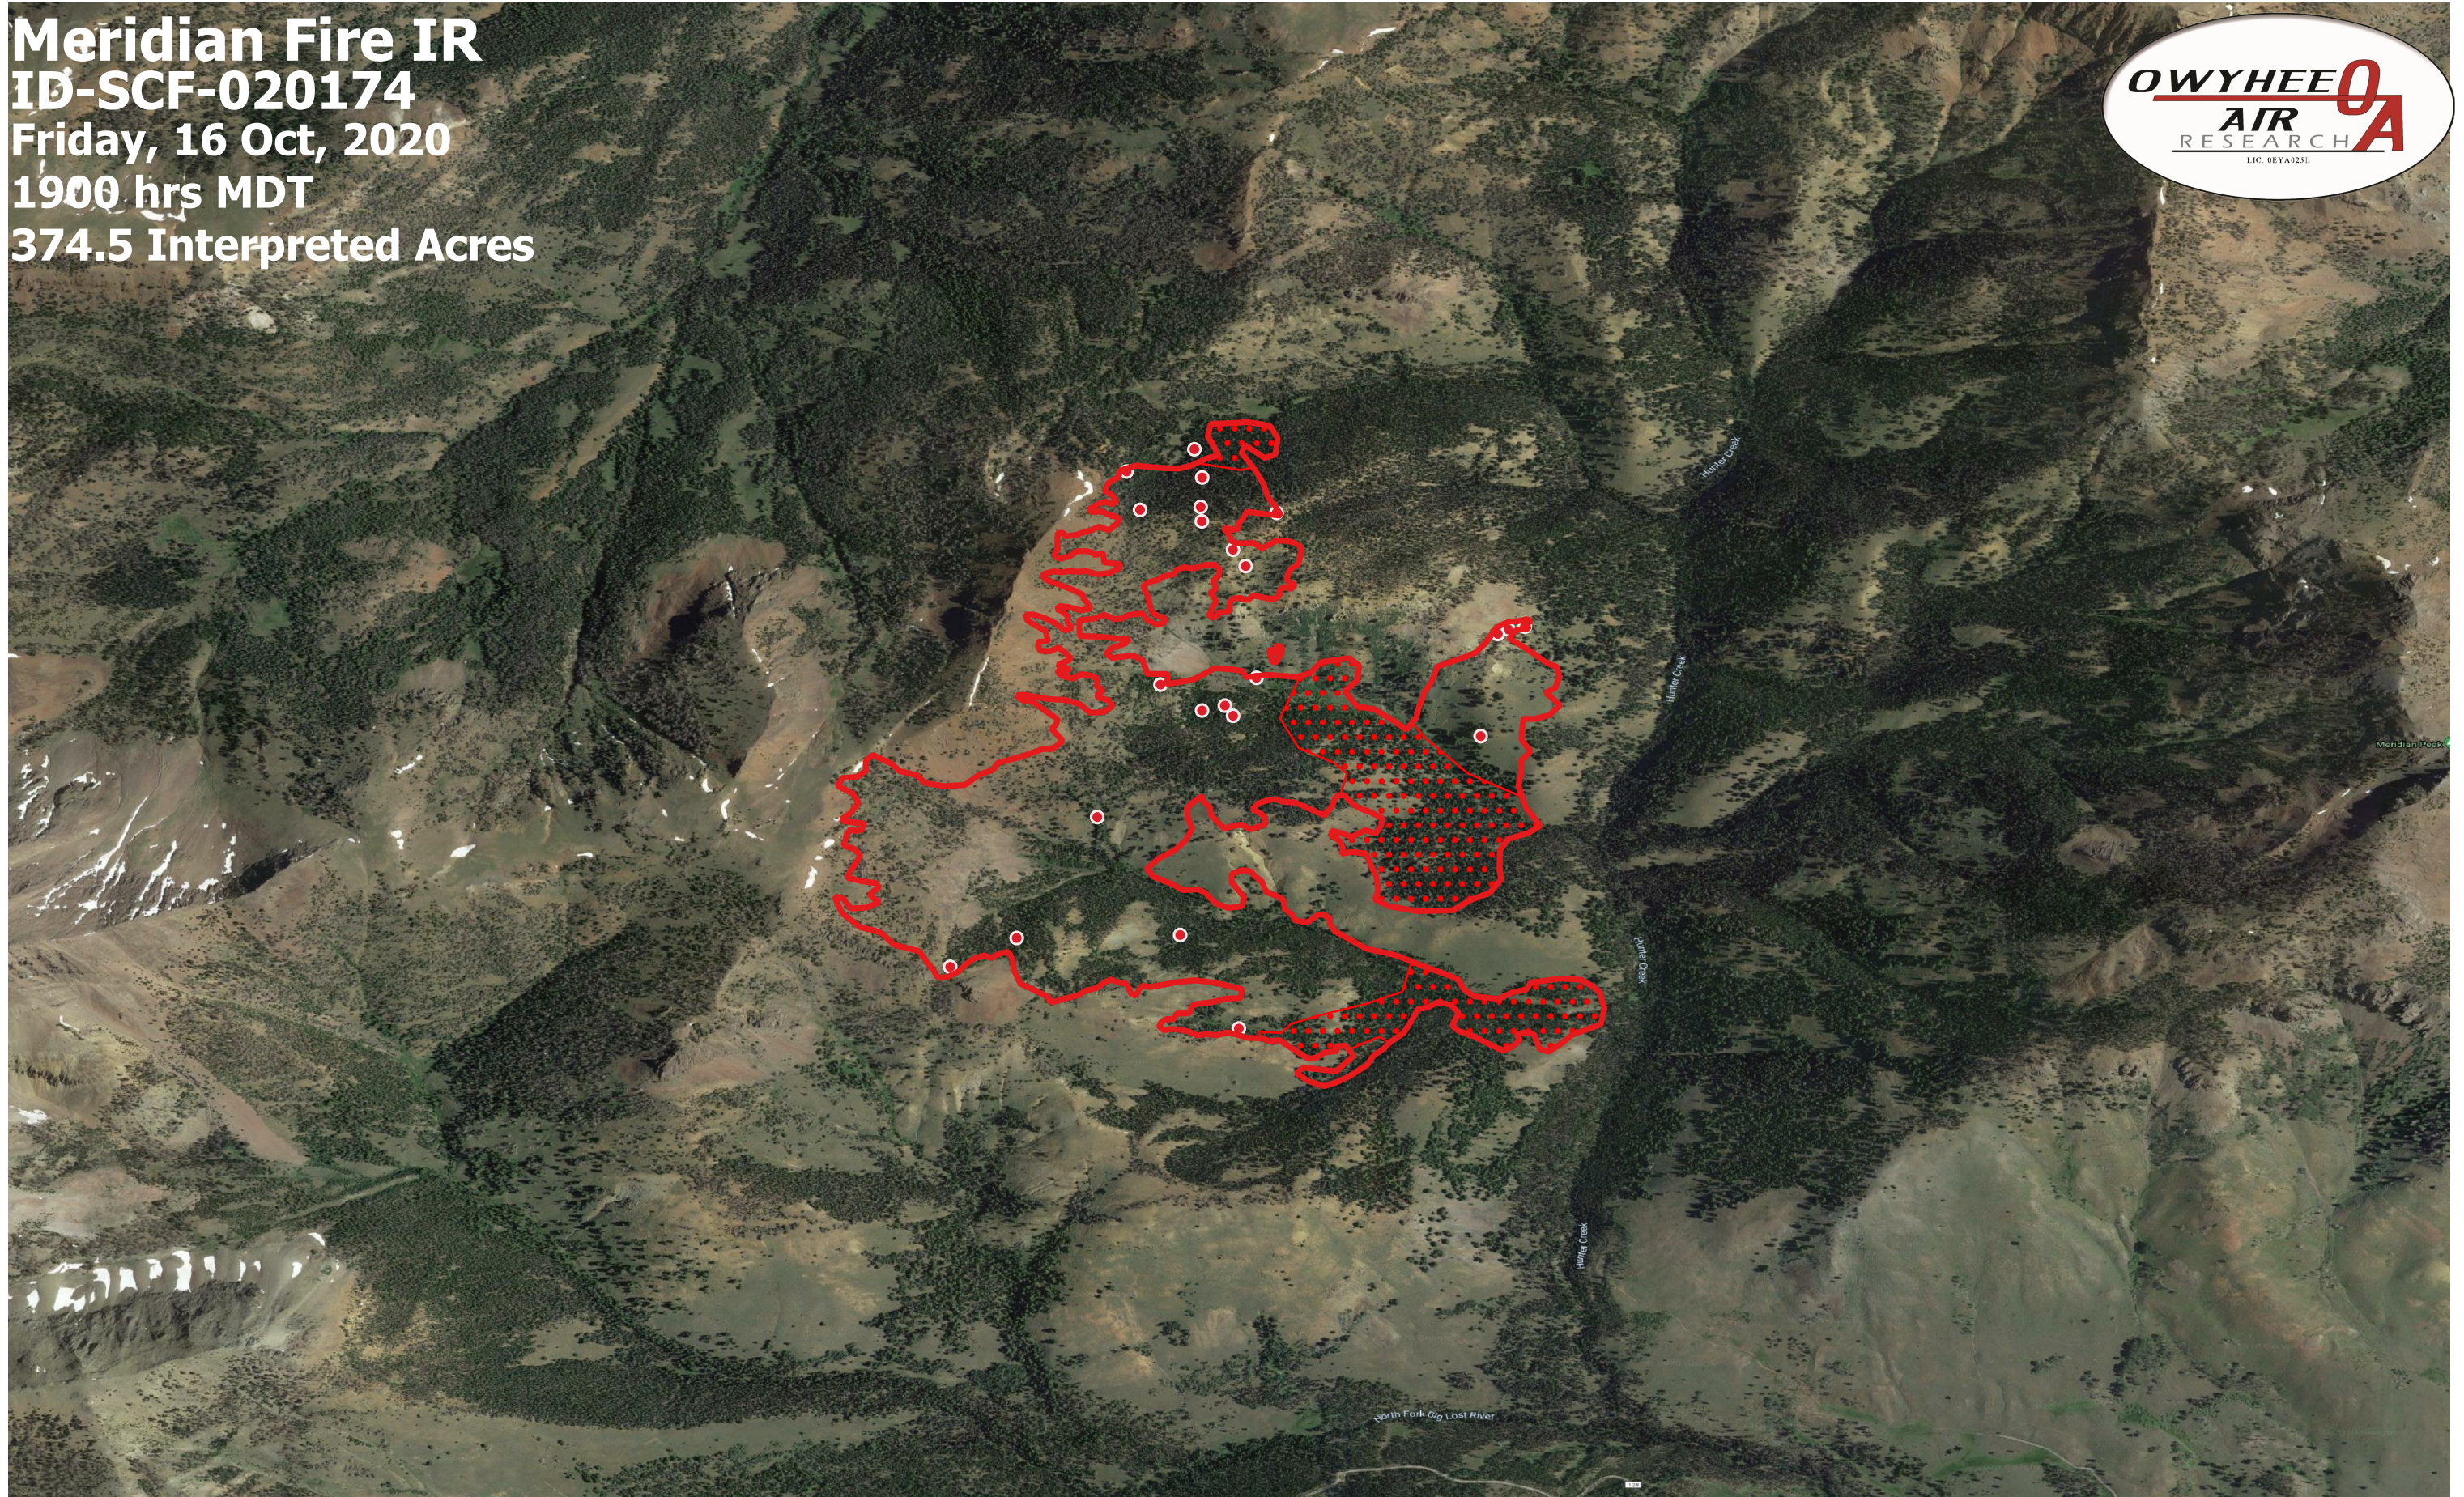

Meridian Fire IR
ID-SCF-020174
Friday, 16 Oct, 2020
1900 hrs MDT
374.5 Interpreted Acres

- Legend**
- Burn Perimeter
 - Scattered Heat
 - Isolated Heat

Scale: 1:10,000
Projection: WGS 84
Produced by Owyhee Air Research, Inc.
IR Interpreter: D. Melody
fire@owyheear.com (208) 442-5405