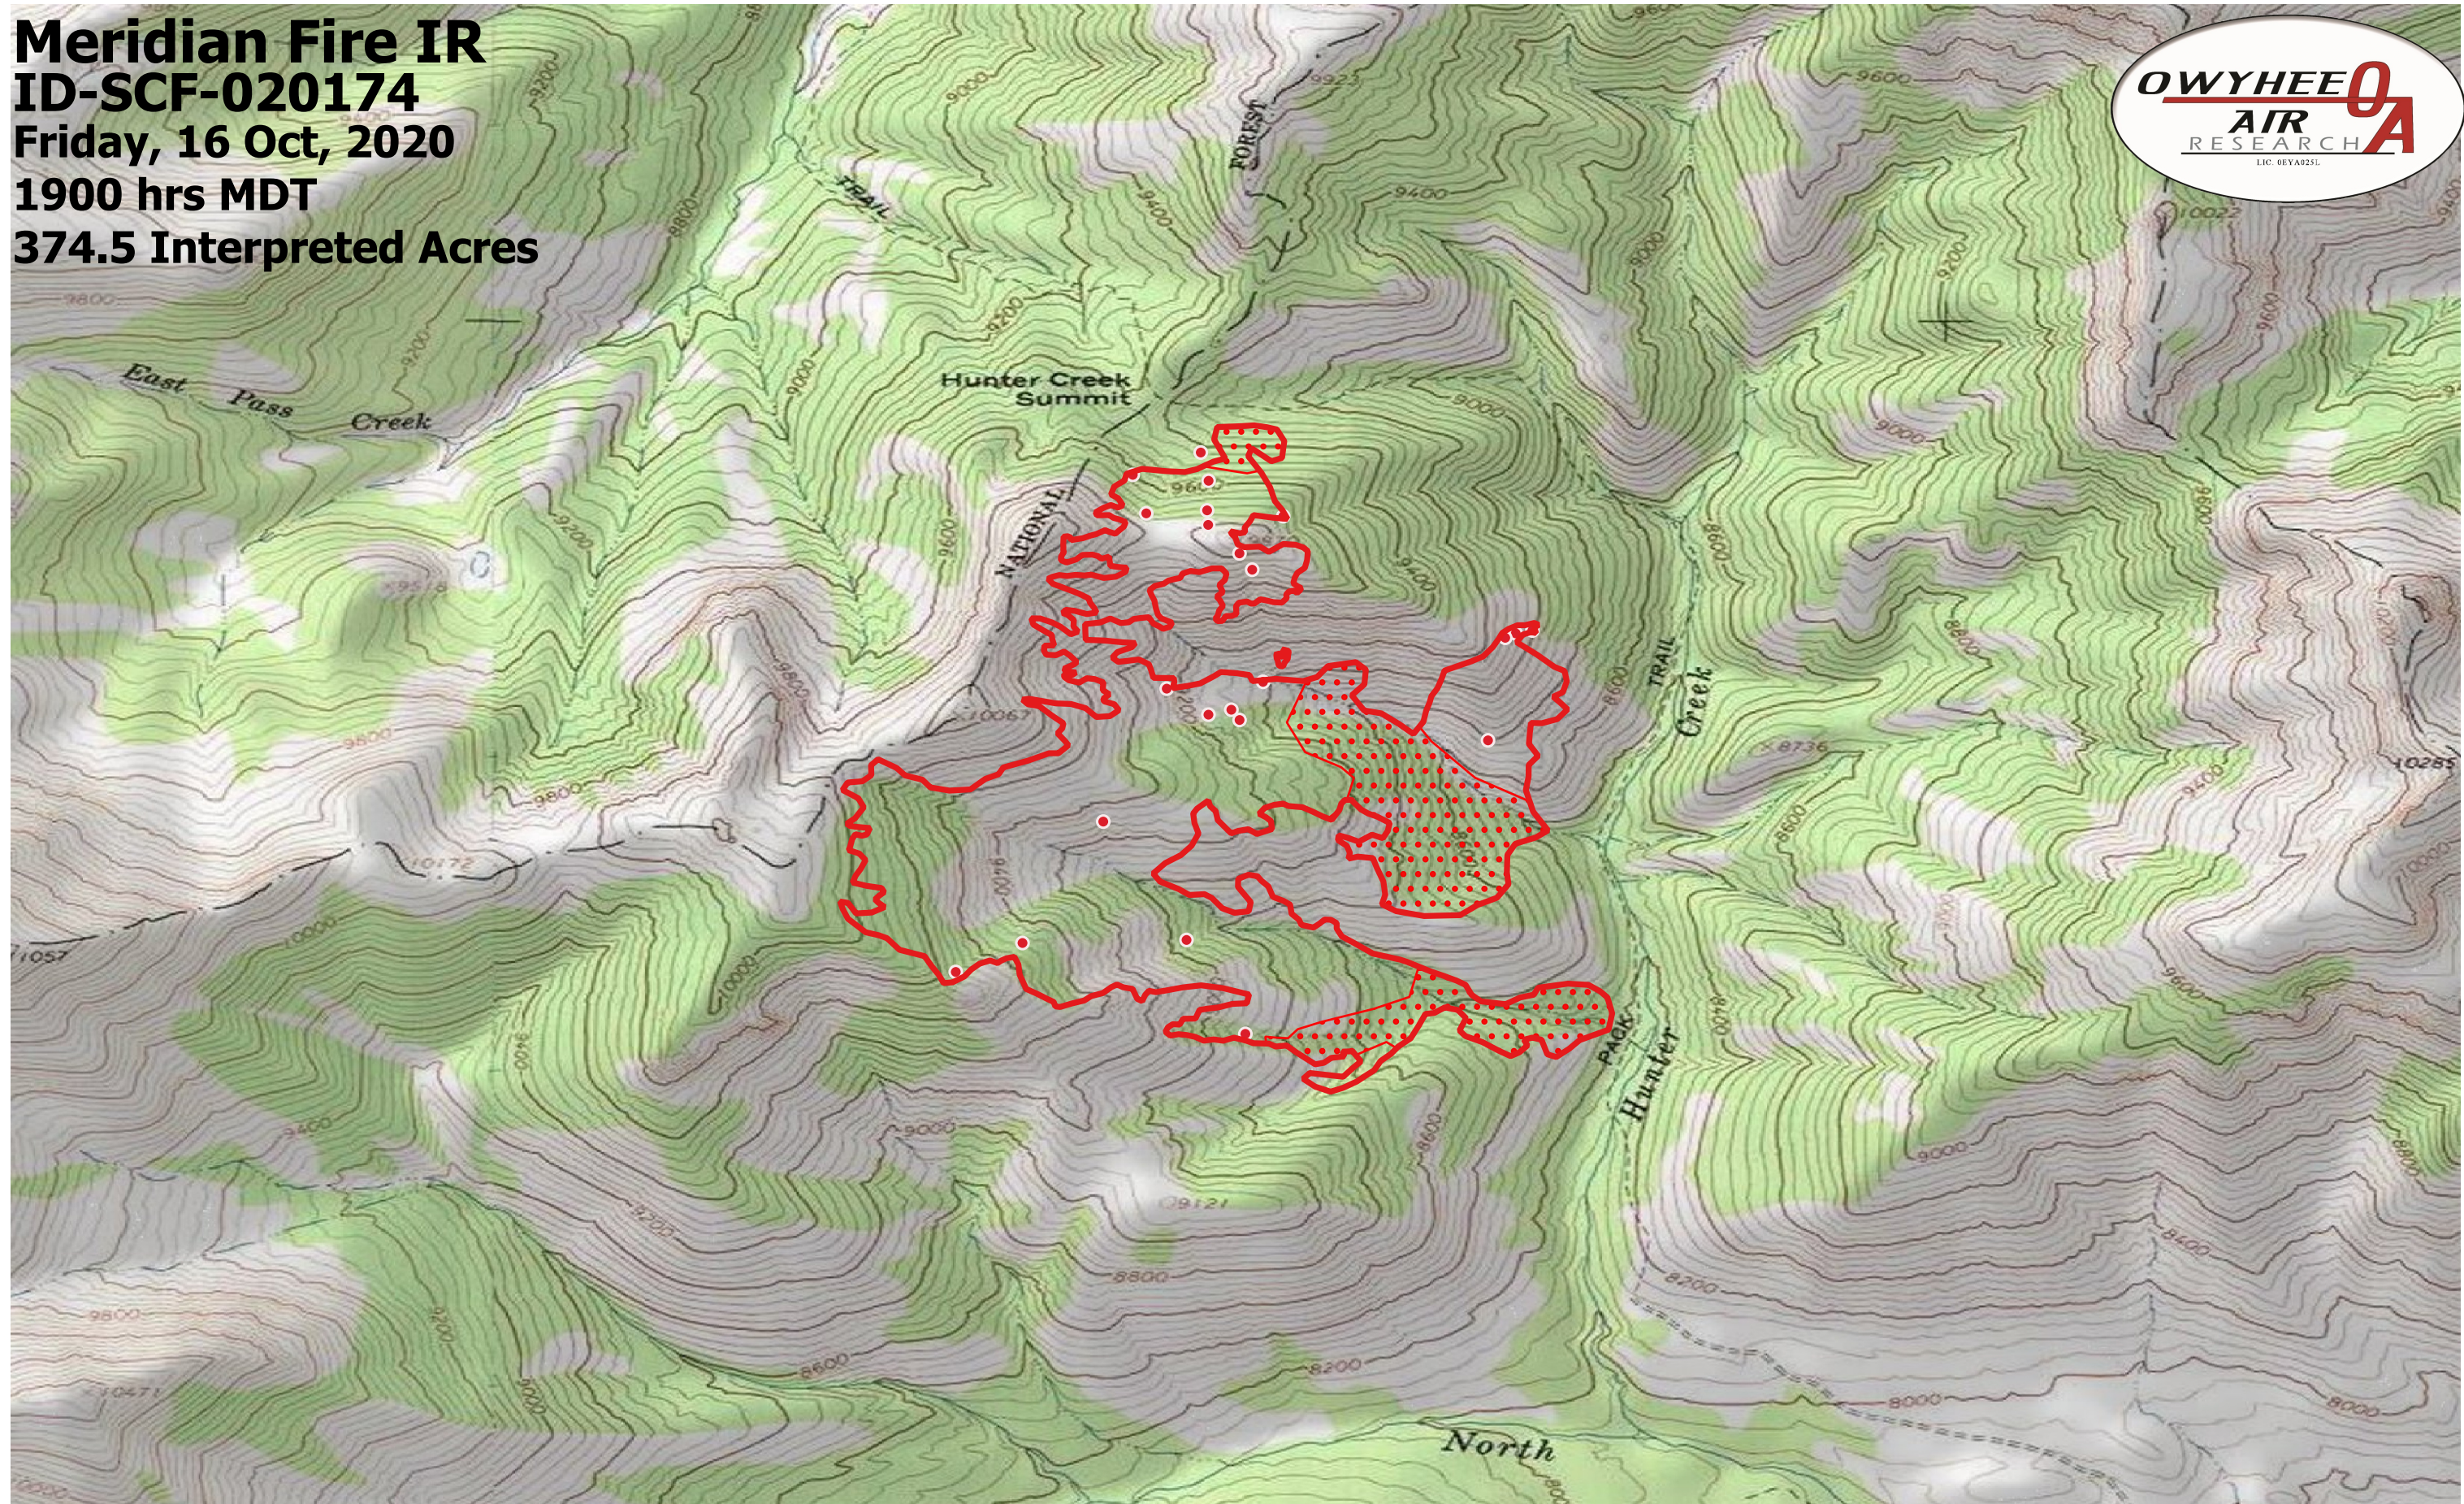

Meridian Fire IR
ID-SCF-020174
Friday, 16 Oct, 2020
1900 hrs MDT
374.5 Interpreted Acres

- Legend**
- Burn Perimeter
 - Scattered Heat
 - Isolated Heat

Scale: 1:10,000
Projection: WGS 84
Produced by Owyhee Air Research, Inc.
IR Interpreter: D. Melody
fire@owyheear.com (208) 442-5405