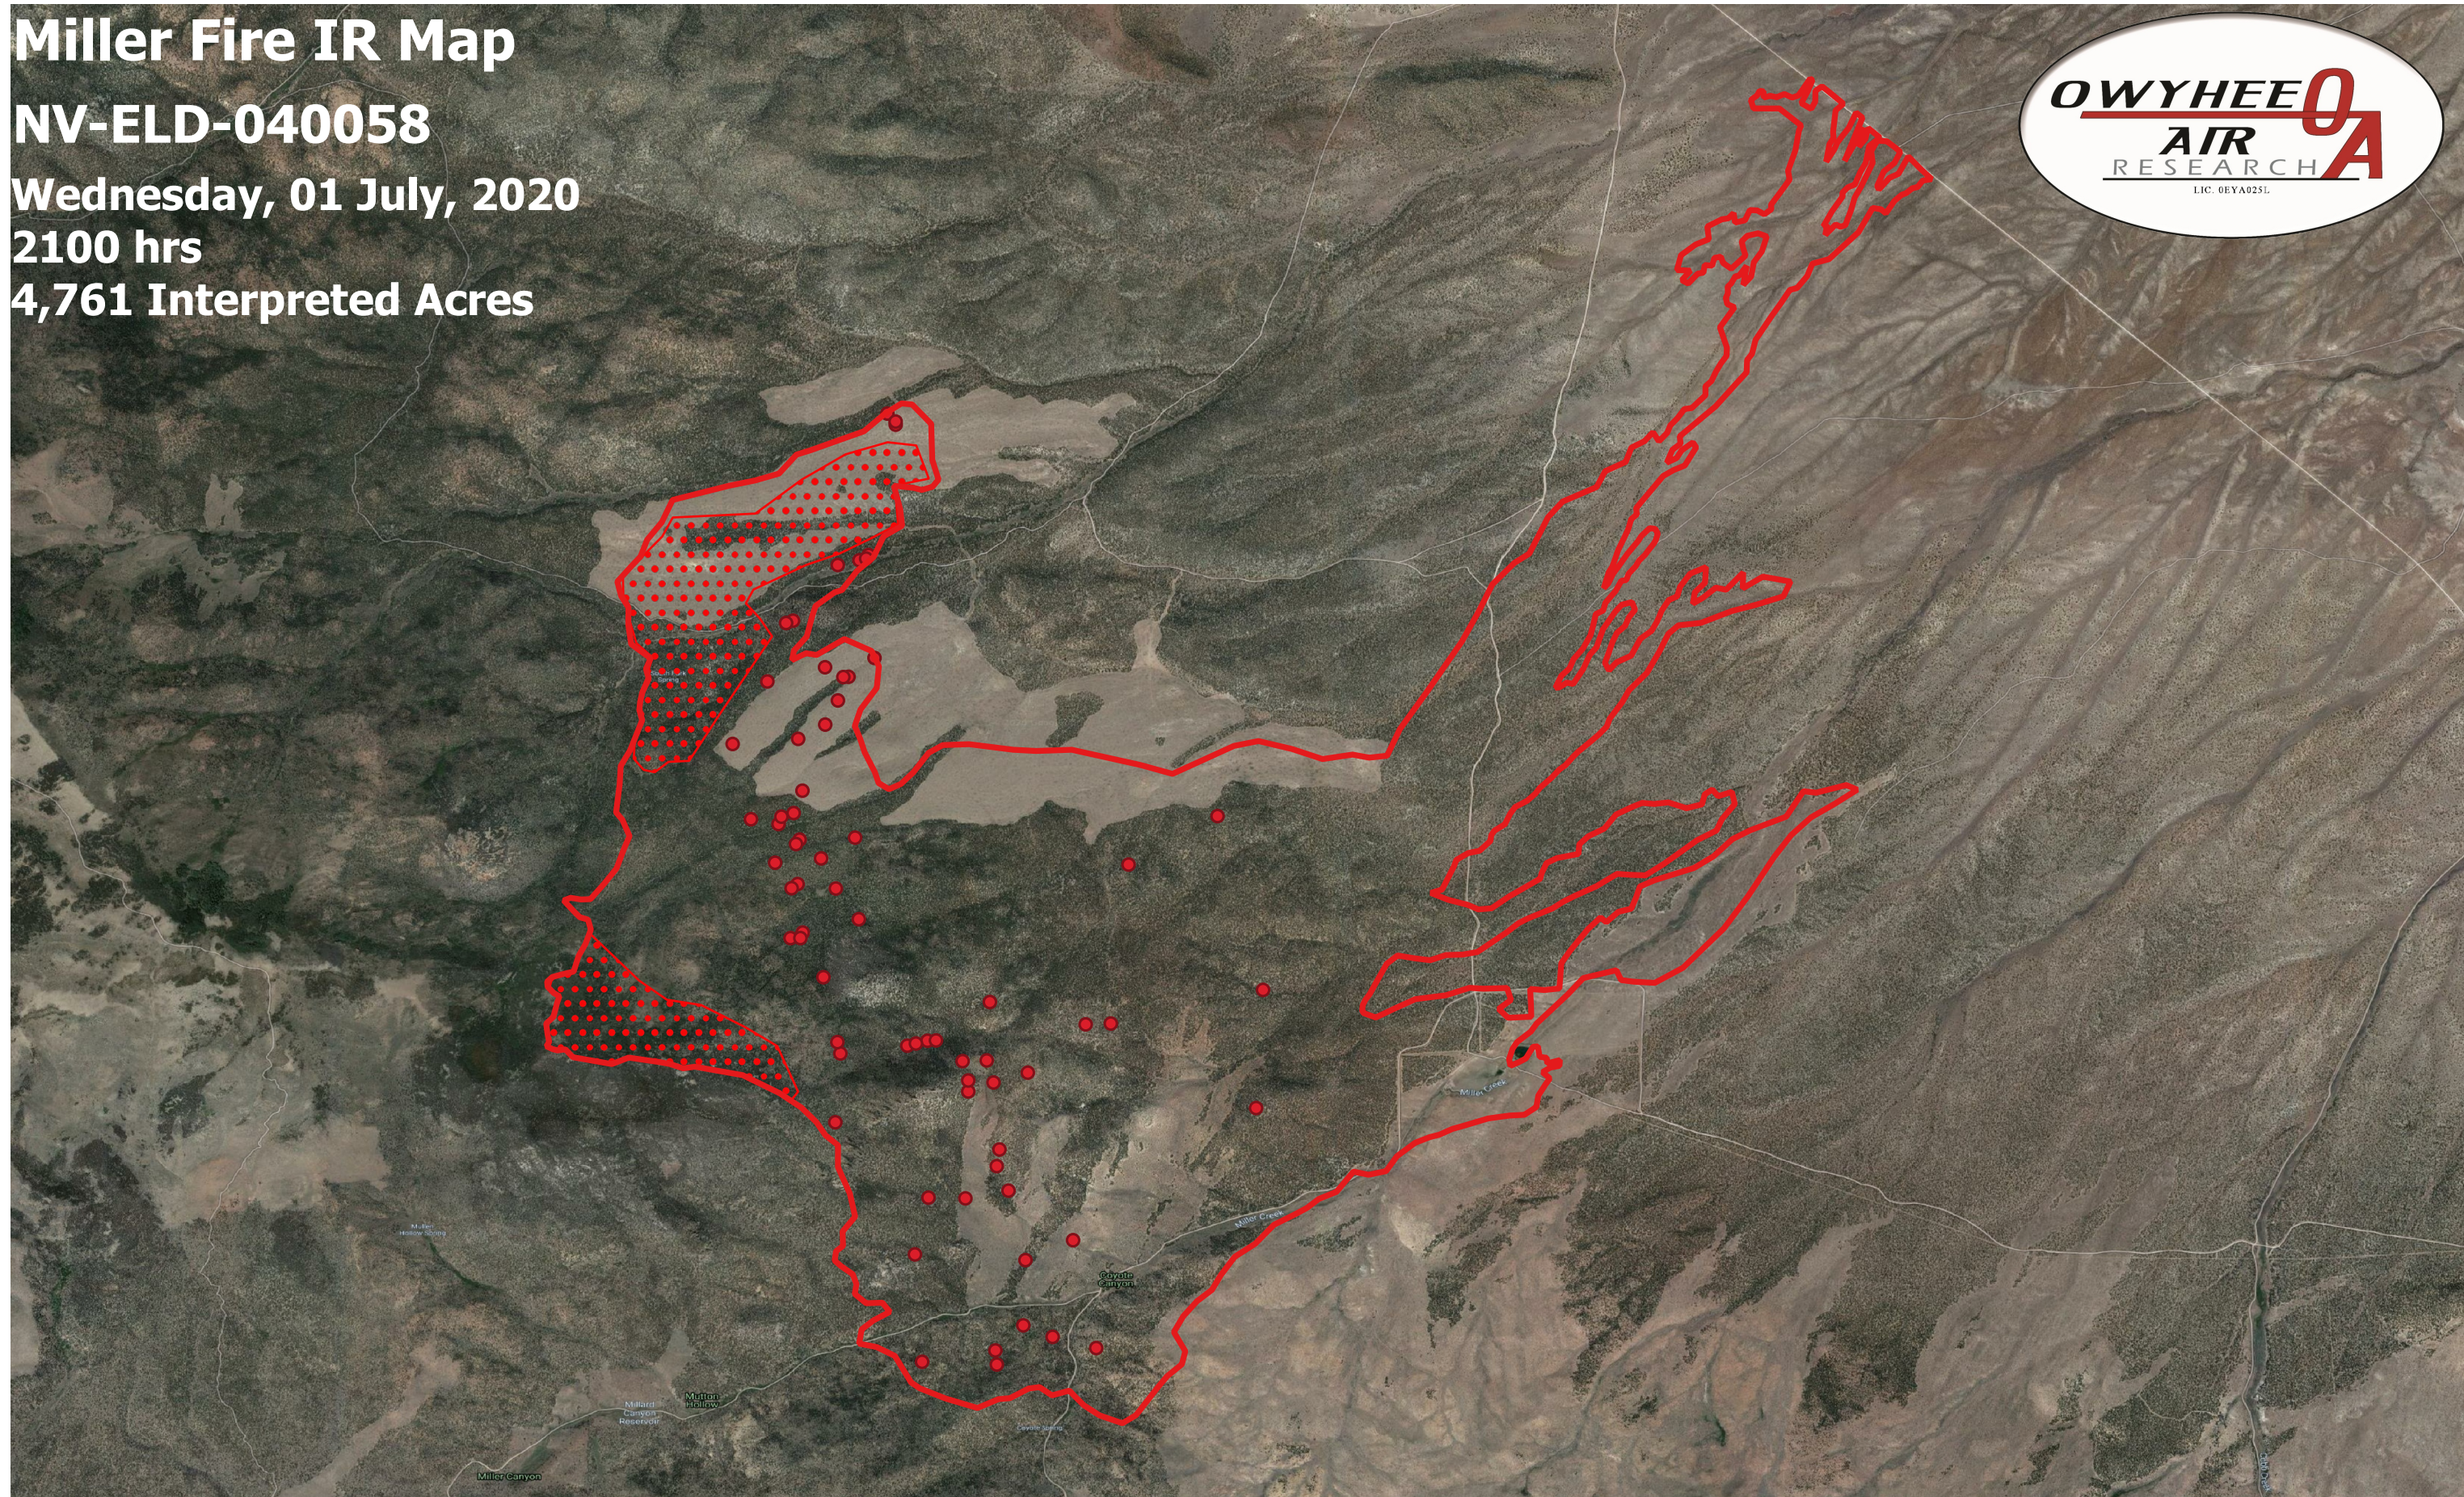

Miller Fire IR Map

NV-ELD-040058

Wednesday, 01 July, 2020

2100 hrs

4,761 Interpreted Acres

Legend

- Burn Perimeter
- Scattered Heat
- Isolated Heat

Scale: 1:30,000

Projection: WGS 84

Produced by Owyhee Air Research, Inc.

IR Interpreter: Dan Melody

fire@owyheeair.com (208) 442-5405