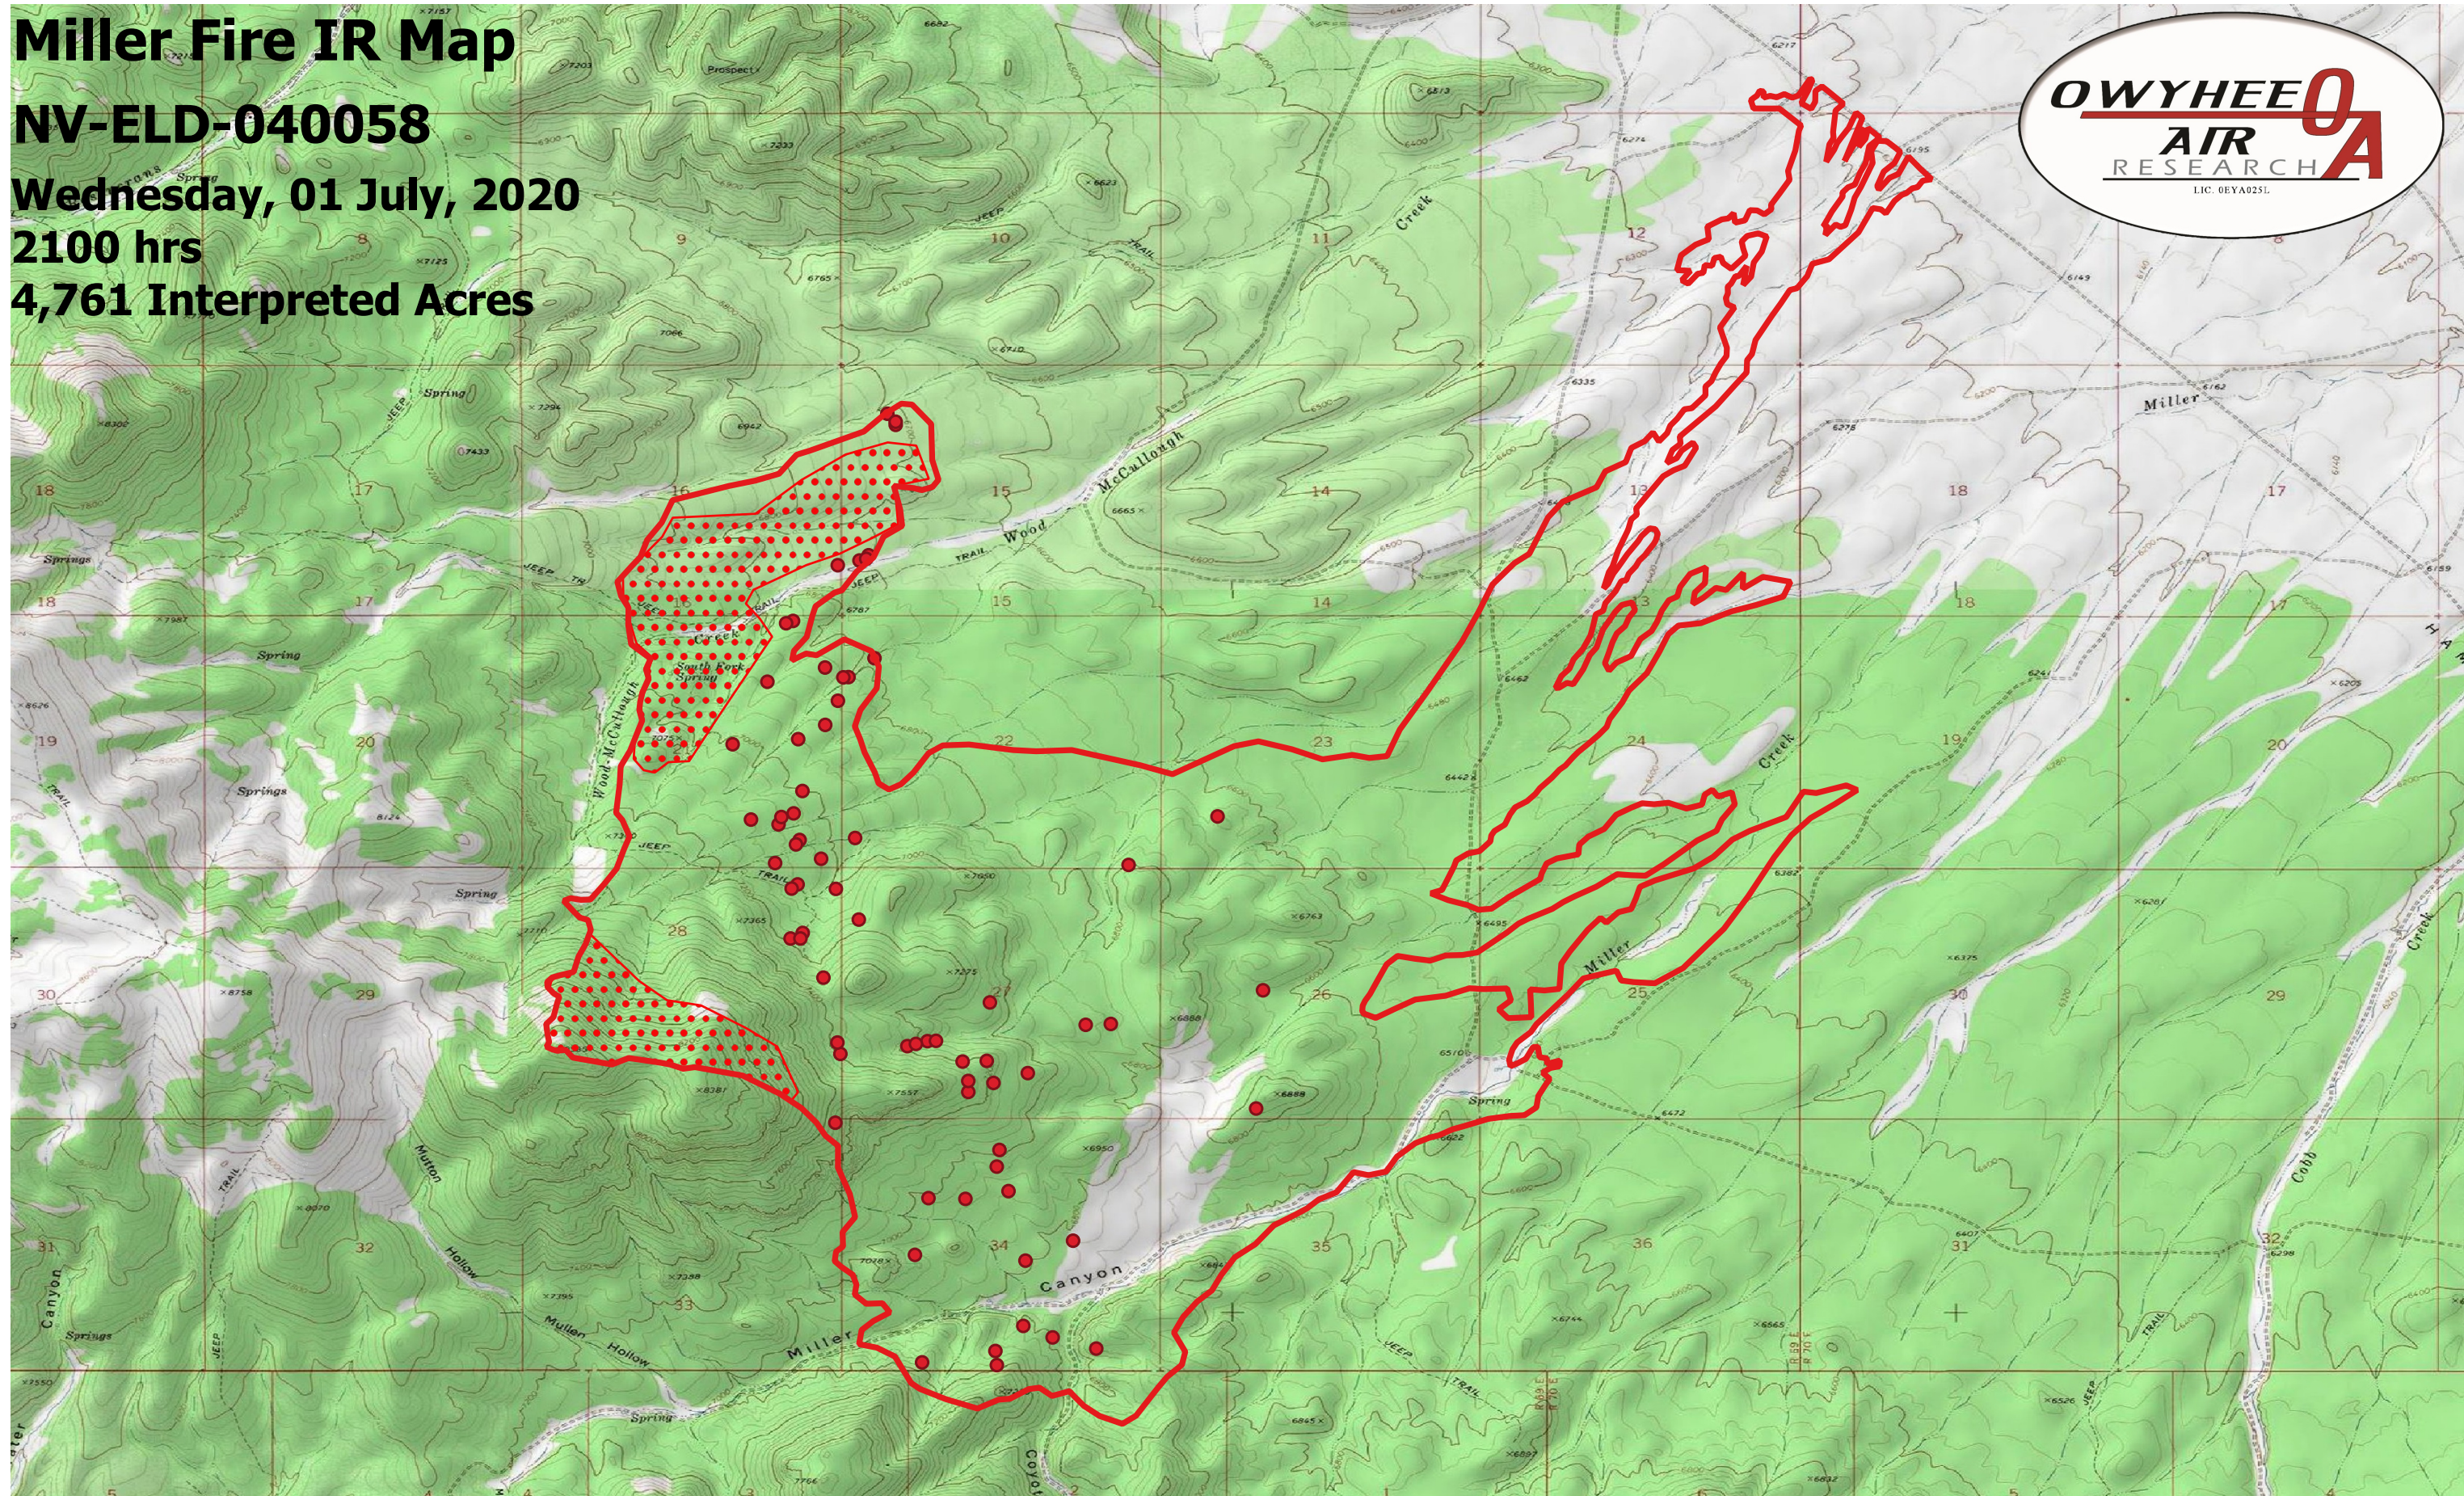

Miller Fire IR Map

NV-ELD-040058

Wednesday, 01 July, 2020

2100 hrs

4,761 Interpreted Acres

Legend

- Burn Perimeter
- Scattered Heat
- Isolated Heat

Scale: 1:30,000

Projection: WGS 84

Produced by Owyhee Air Research, Inc.

IR Interpreter: Dan Melody

fire@owyheear.com (208) 442-5405