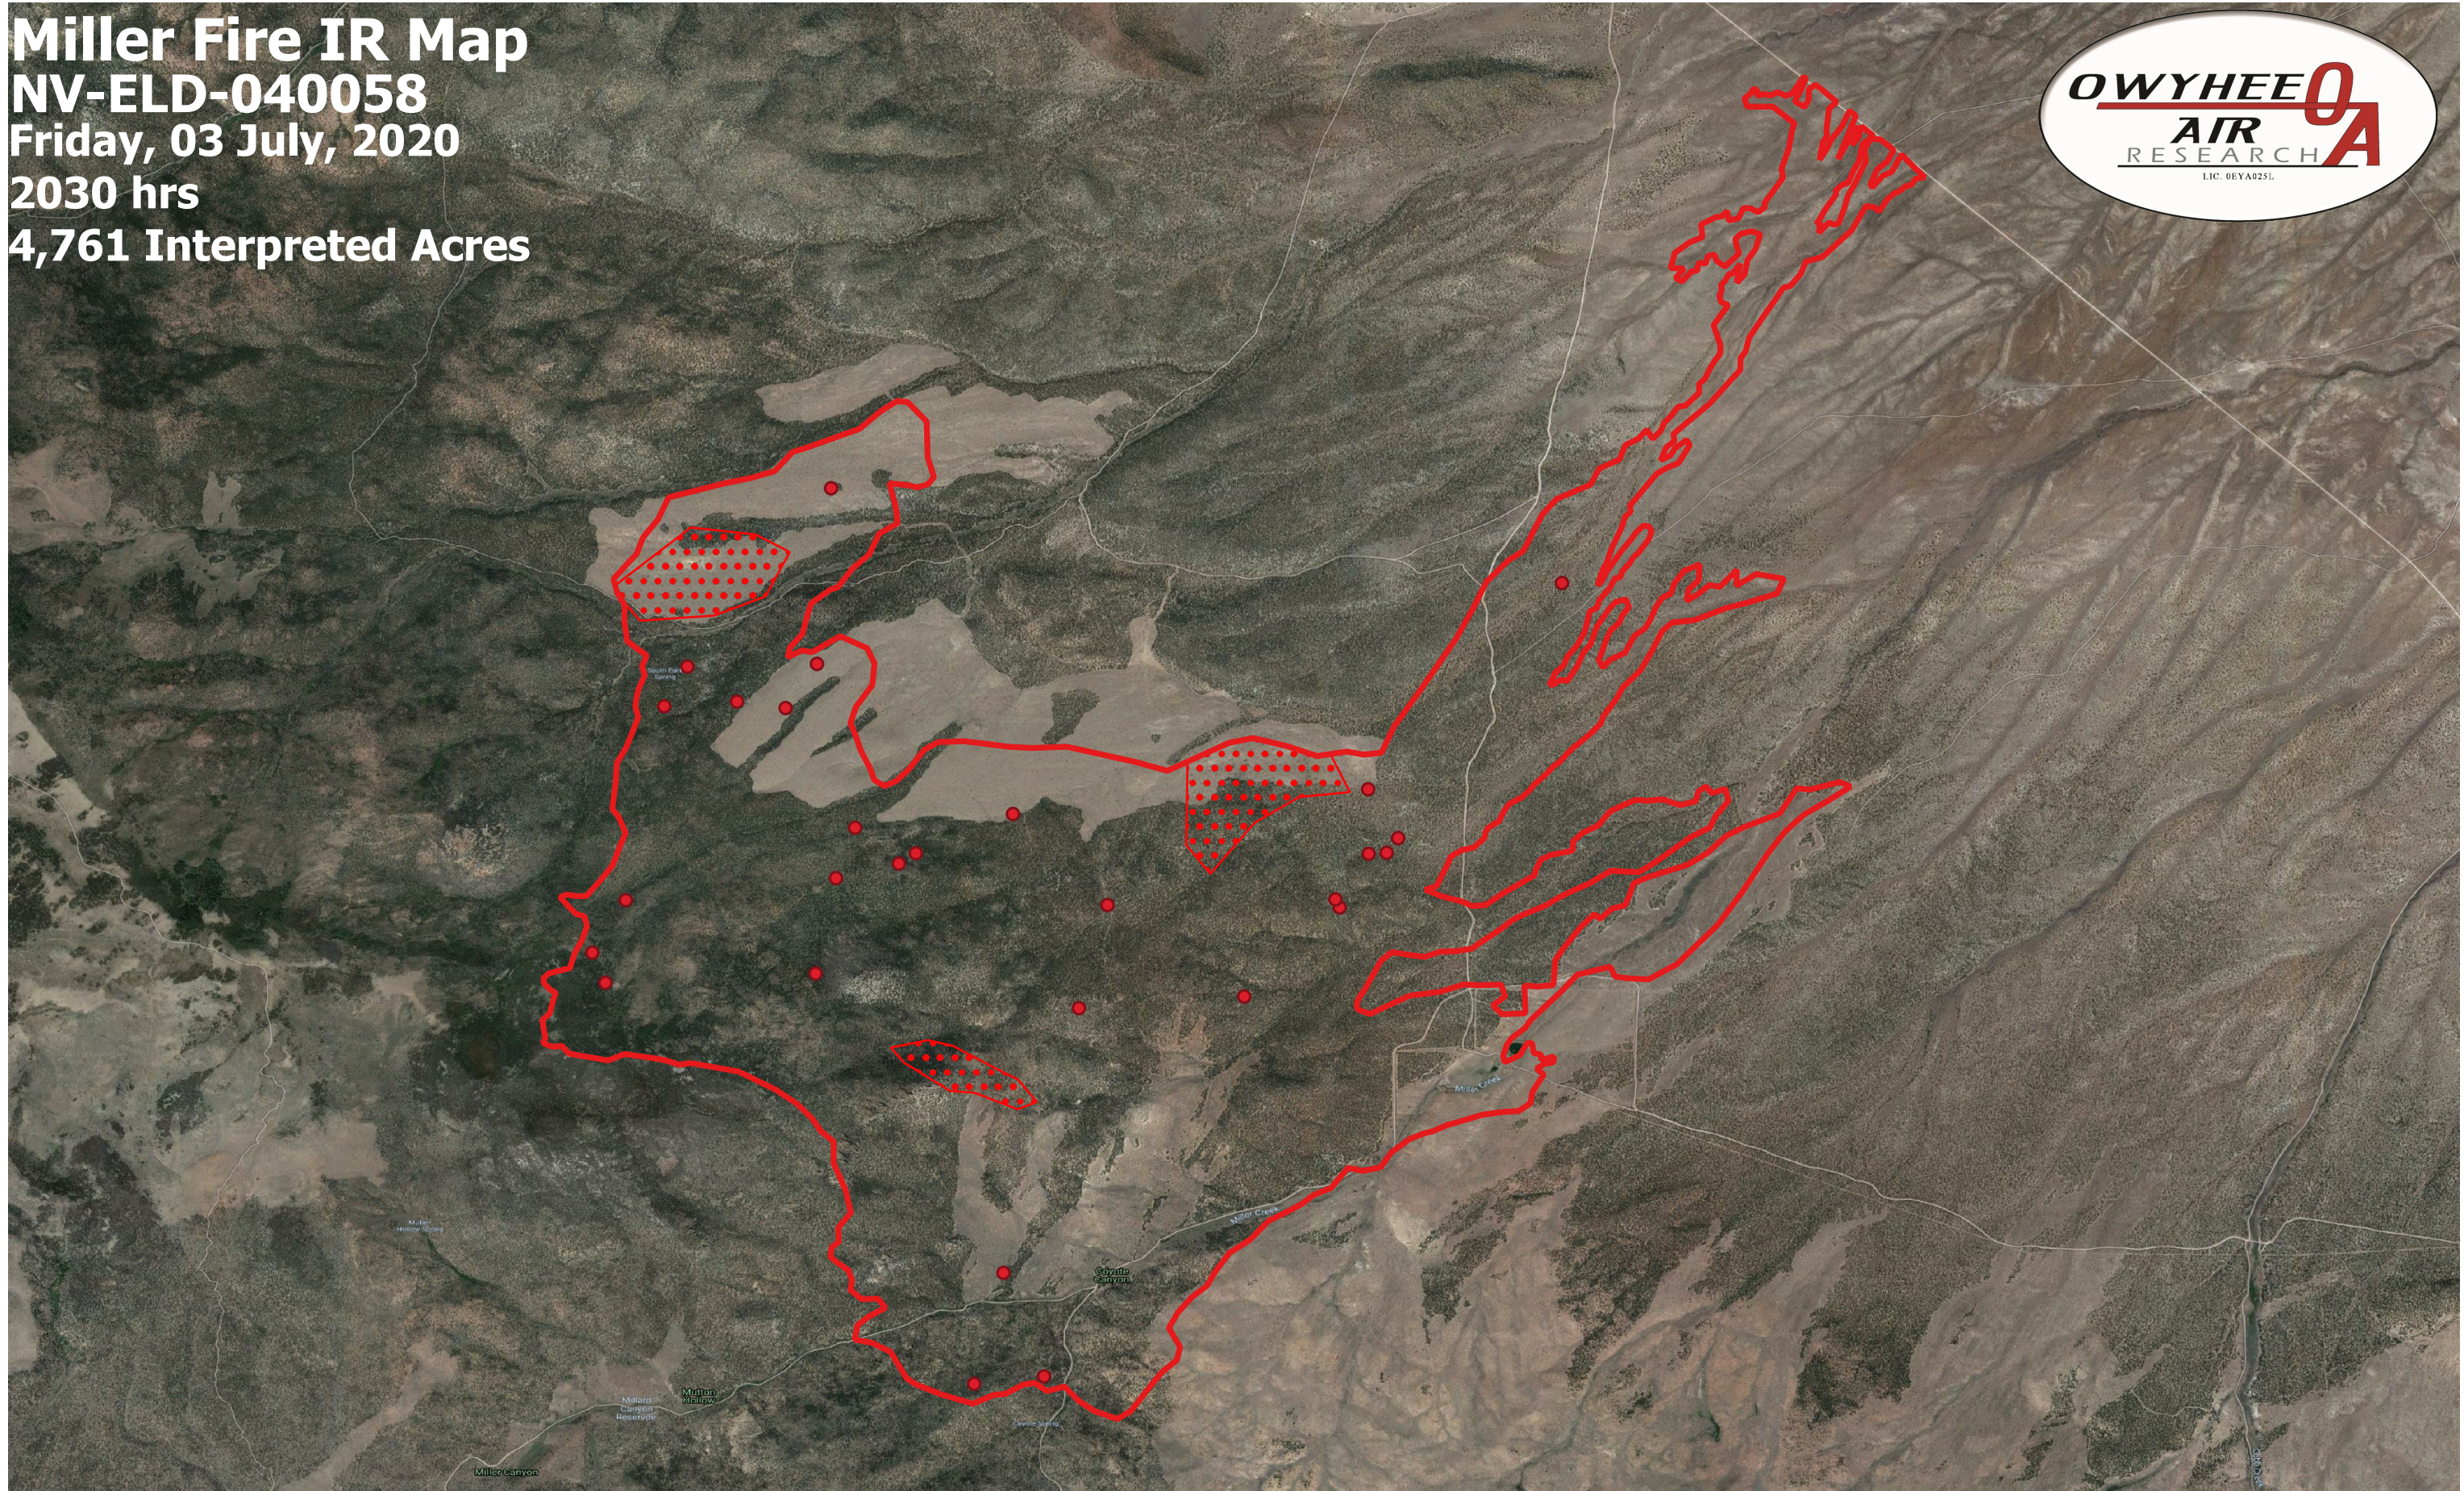

Miller Fire IR Map
NV-ELD-040058
Friday, 03 July, 2020
2030 hrs
4,761 Interpreted Acres

- Legend**
- Burn Perimeter
 - Scattered Heat
 - Isolated Heat

Scale: 1:30,000
Projection: WGS 84
Produced by Owyhee Air Research, Inc.
IR Interpreter: Dan Melody
fire@owyheeair.com (208) 442-5405