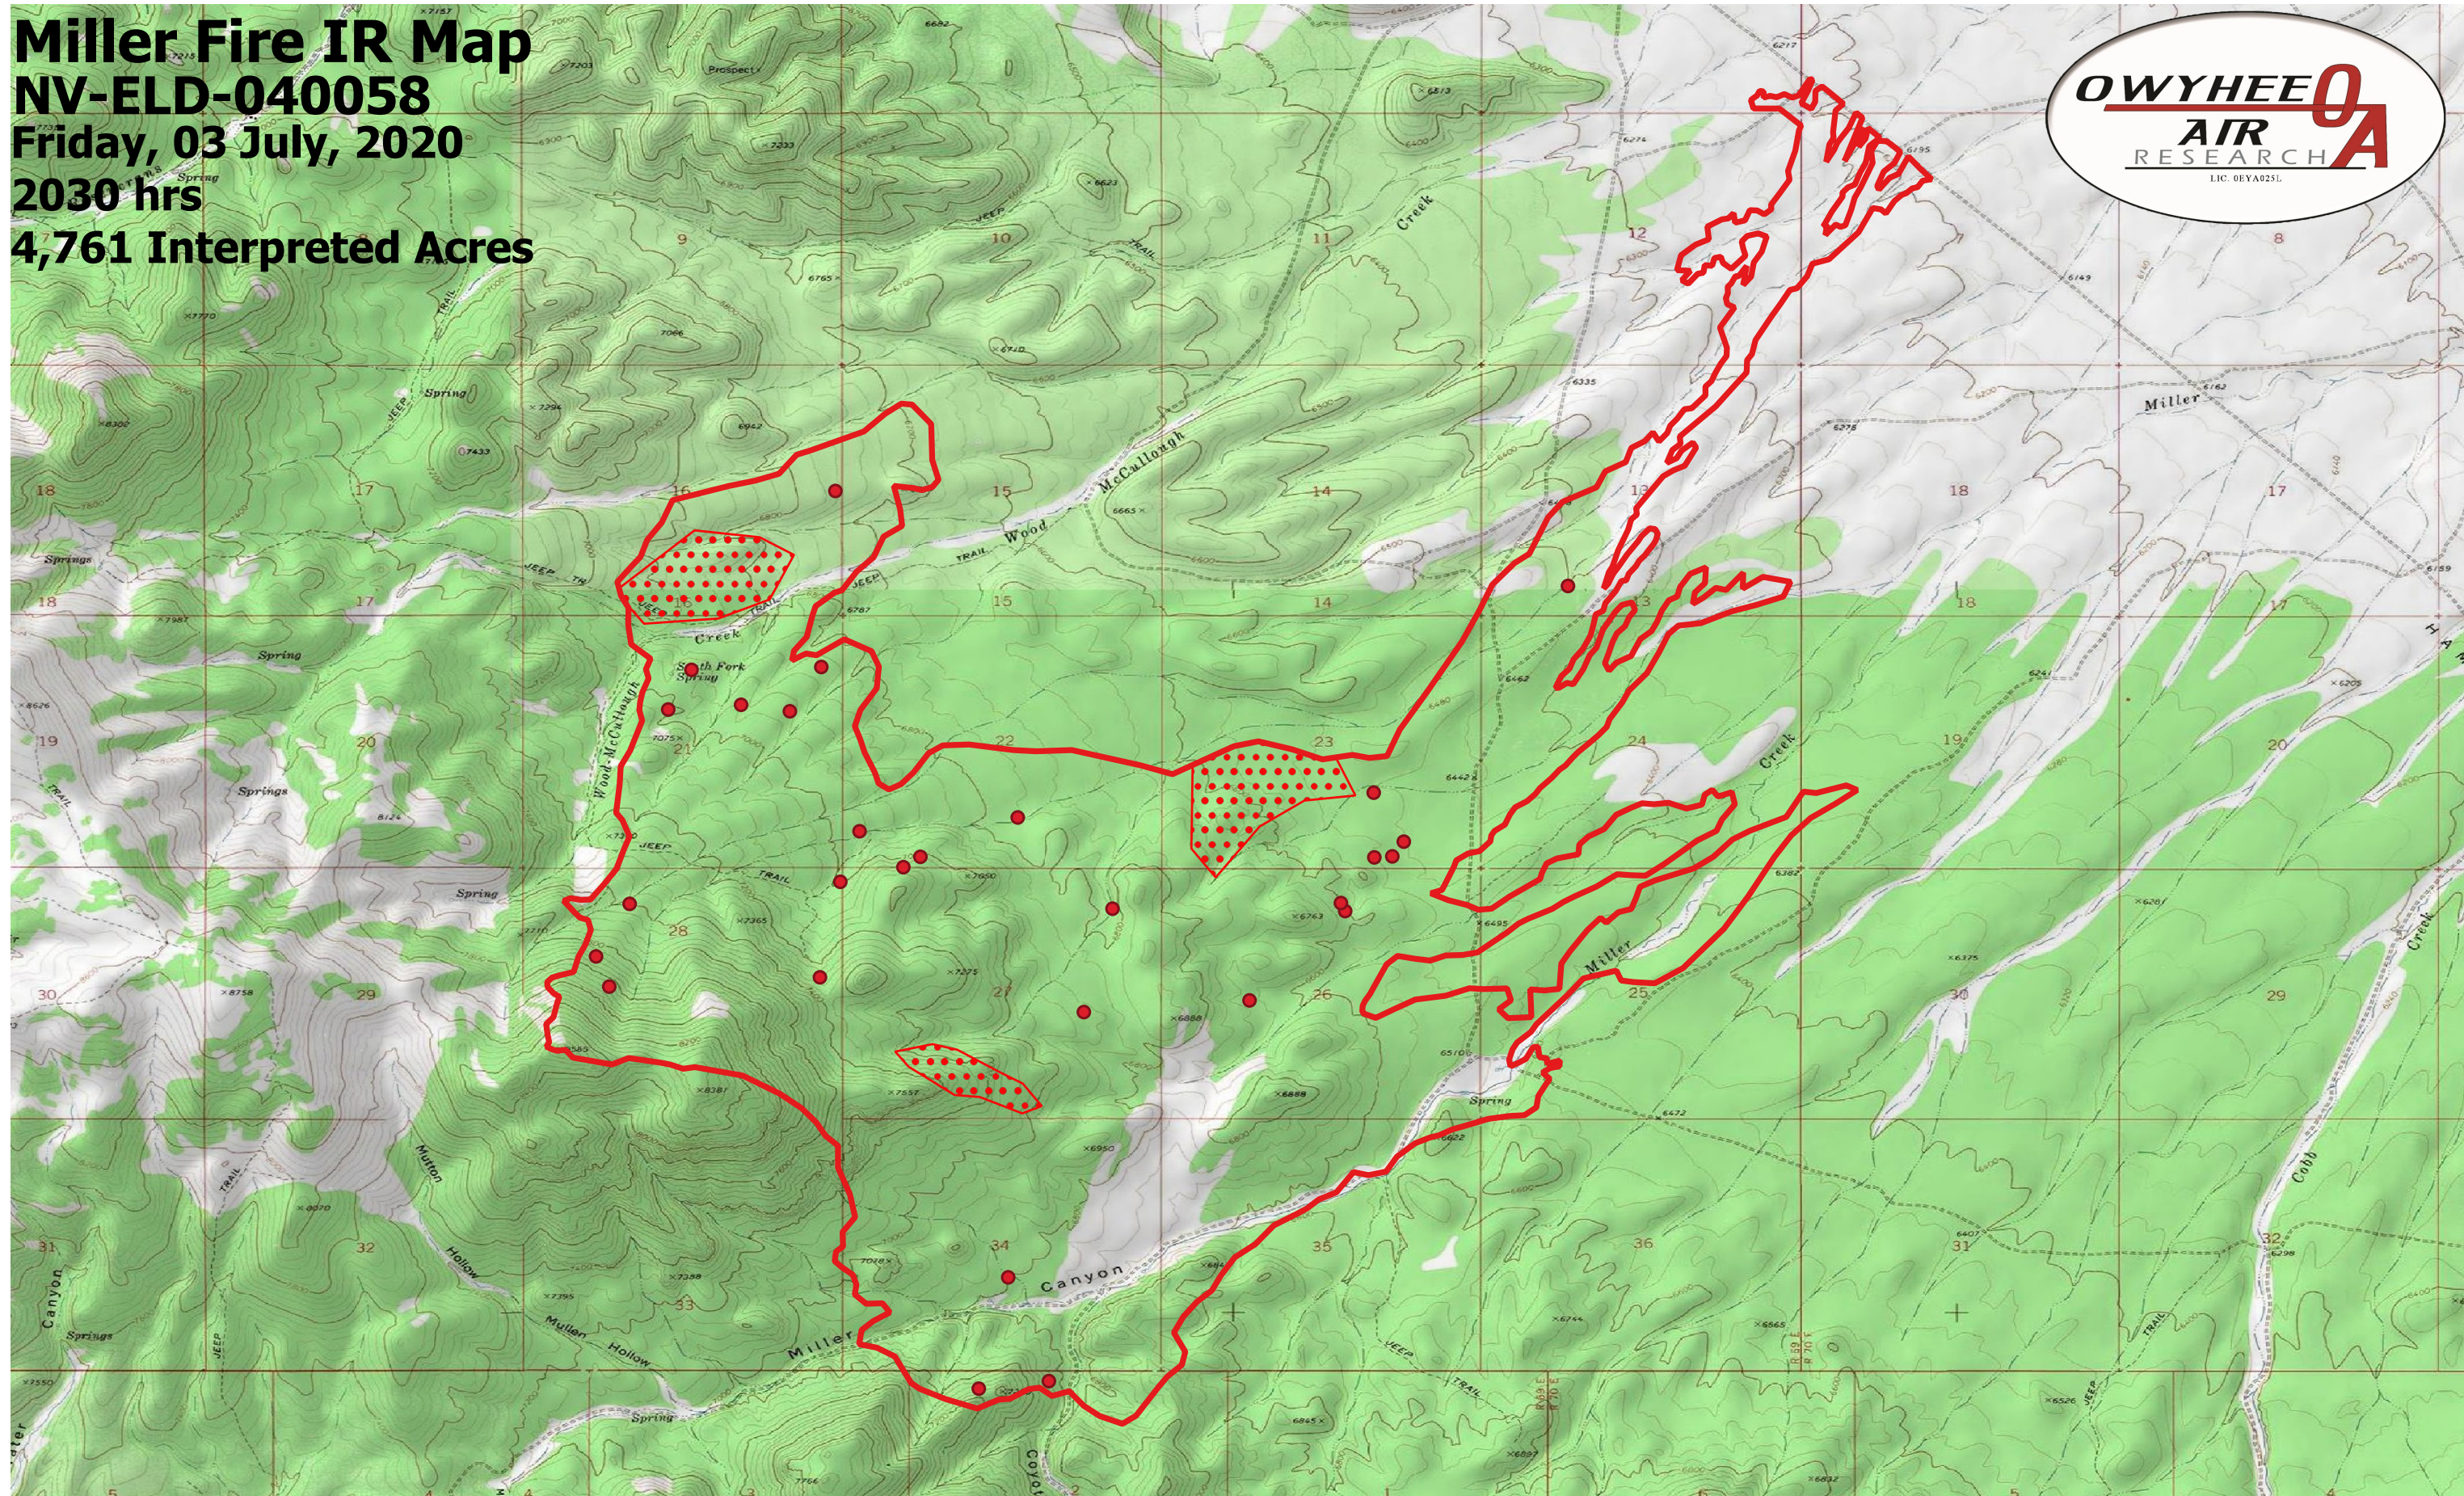

Miller Fire IR Map
NV-ELD-040058
Friday, 03 July, 2020
2030 hrs
4,761 Interpreted Acres

Legend

- Burn Perimeter
- Scattered Heat
- Isolated Heat

Scale: 1:30,000

Projection: WGS 84

Produced by Owyhee Air Research, Inc.