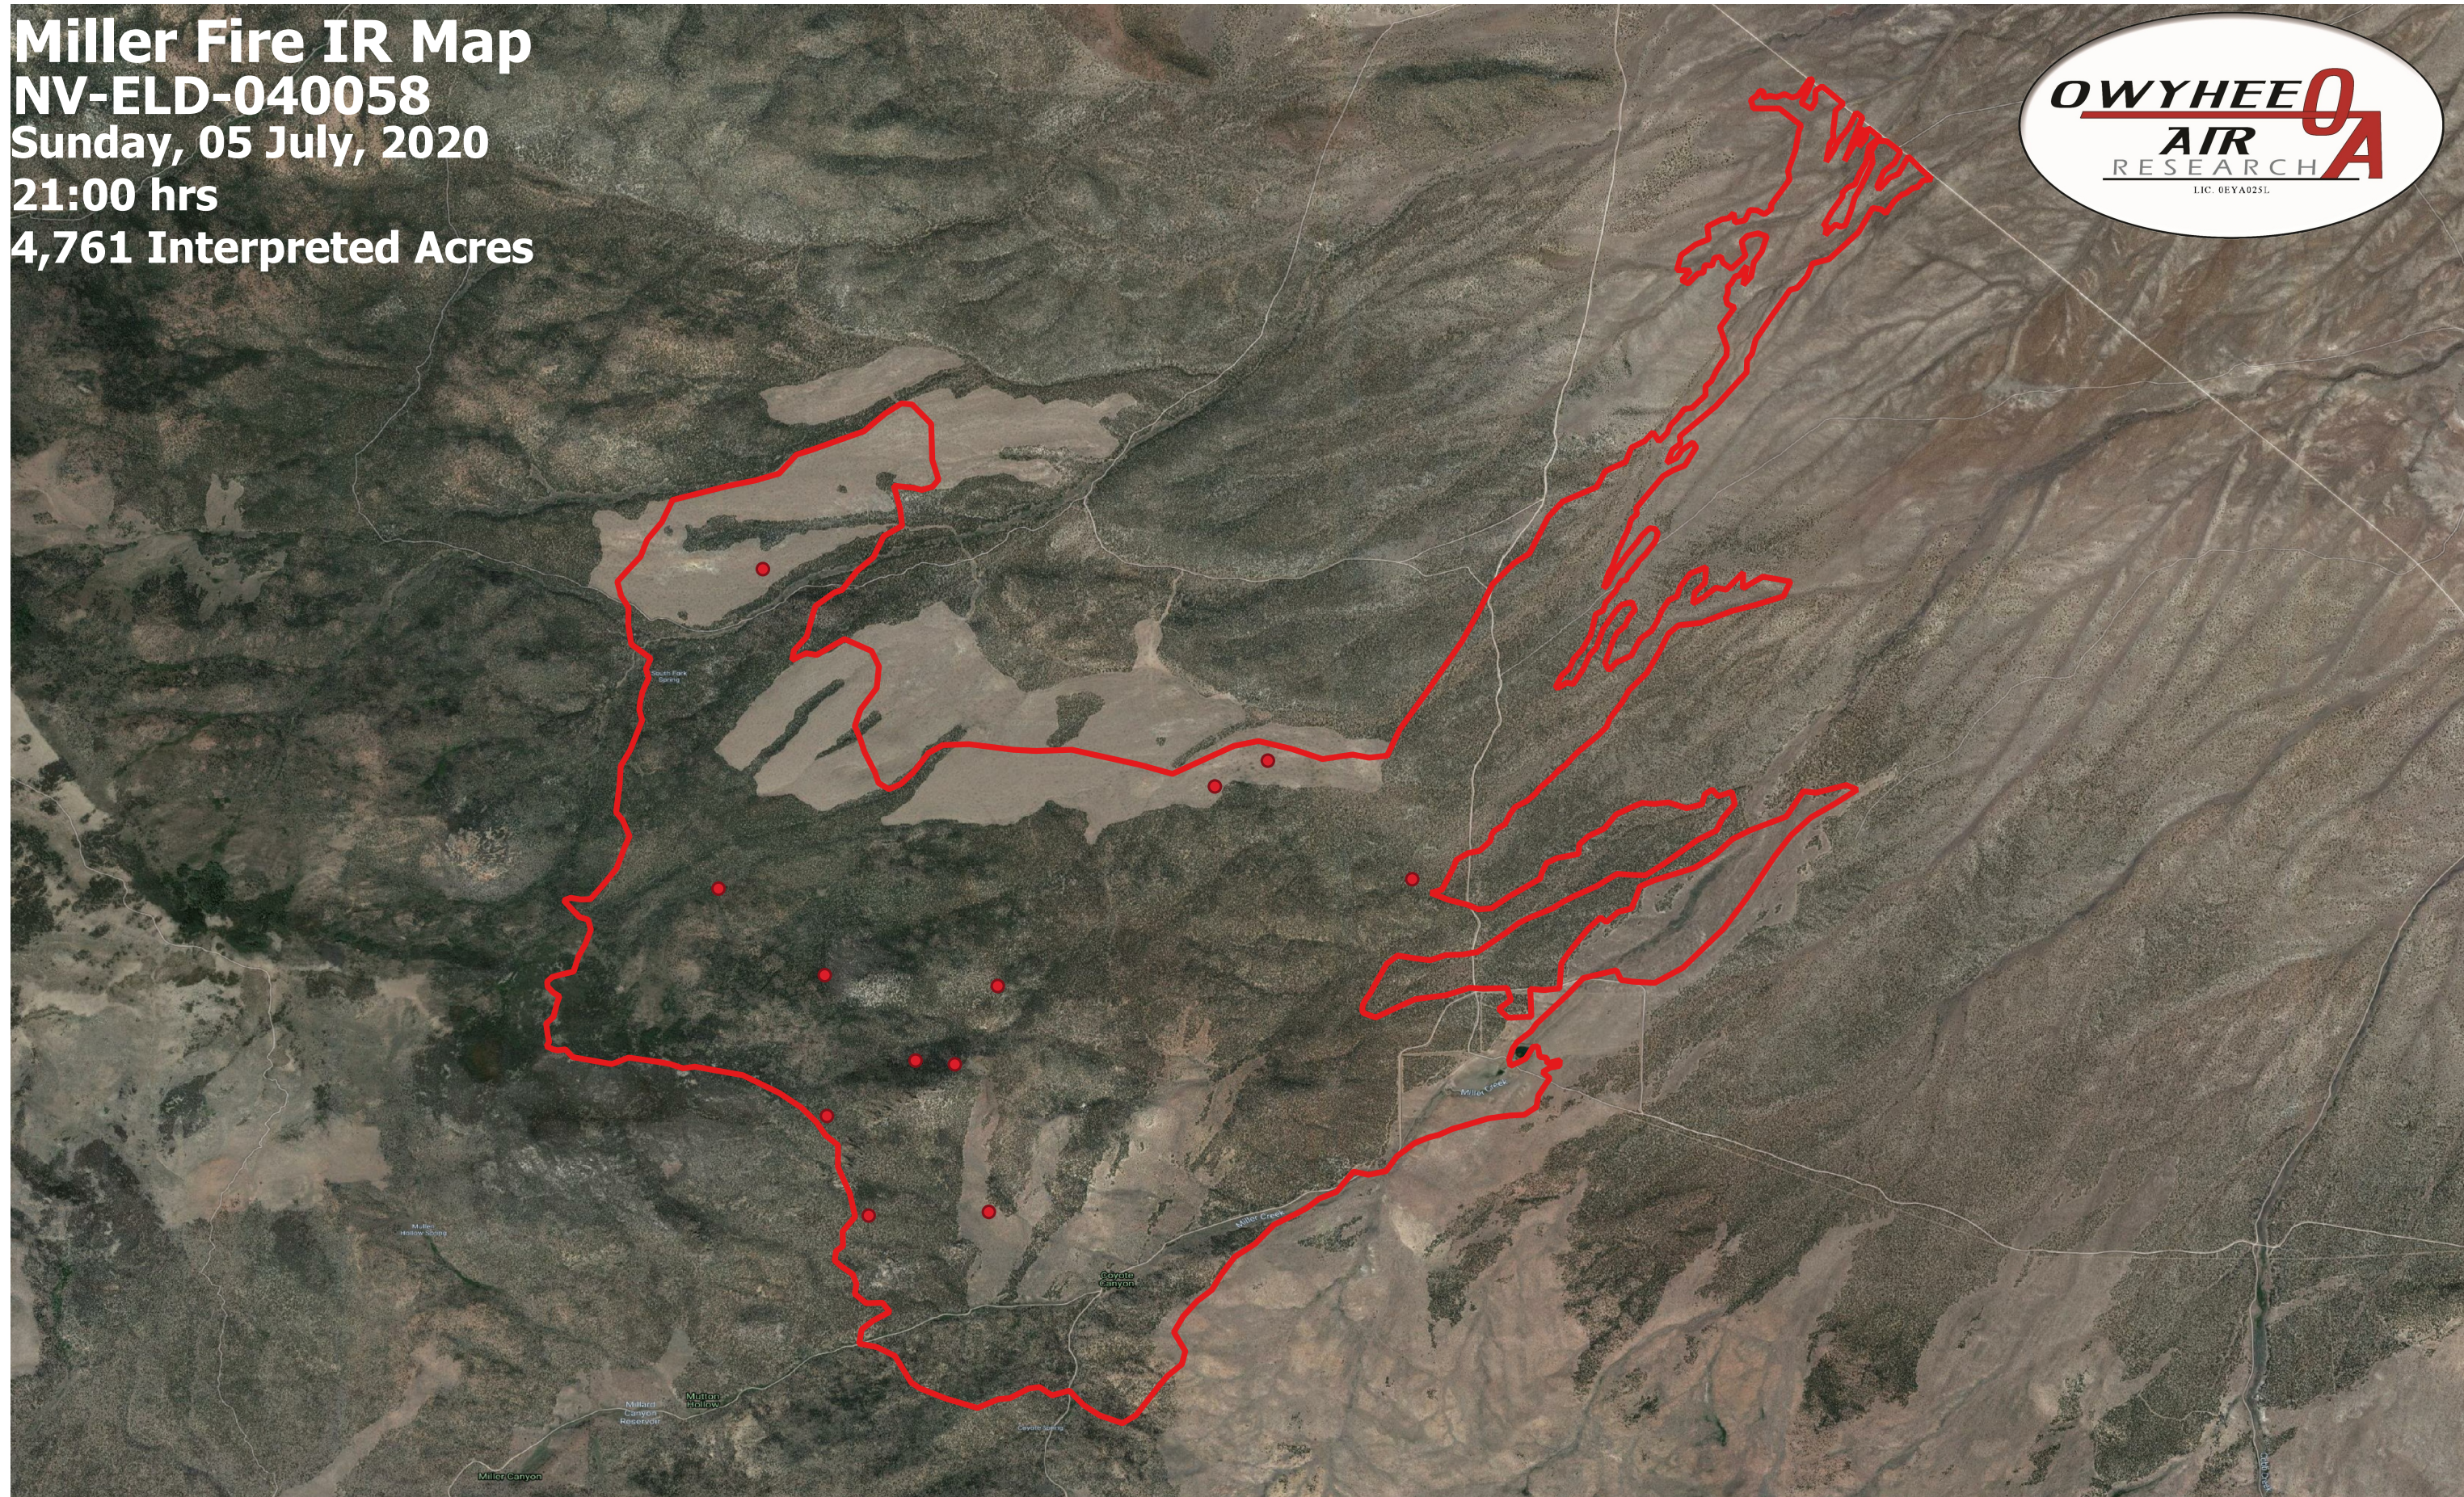

Miller Fire IR Map
NV-ELD-040058
Sunday, 05 July, 2020
21:00 hrs
4,761 Interpreted Acres

Legend

- Burn Perimeter
- Isolated Heat

Scale: 1:30,000

Projection: WGS 84

Produced by Owyhee Air Research, Inc.

IR Interpreter: Courtney Holley