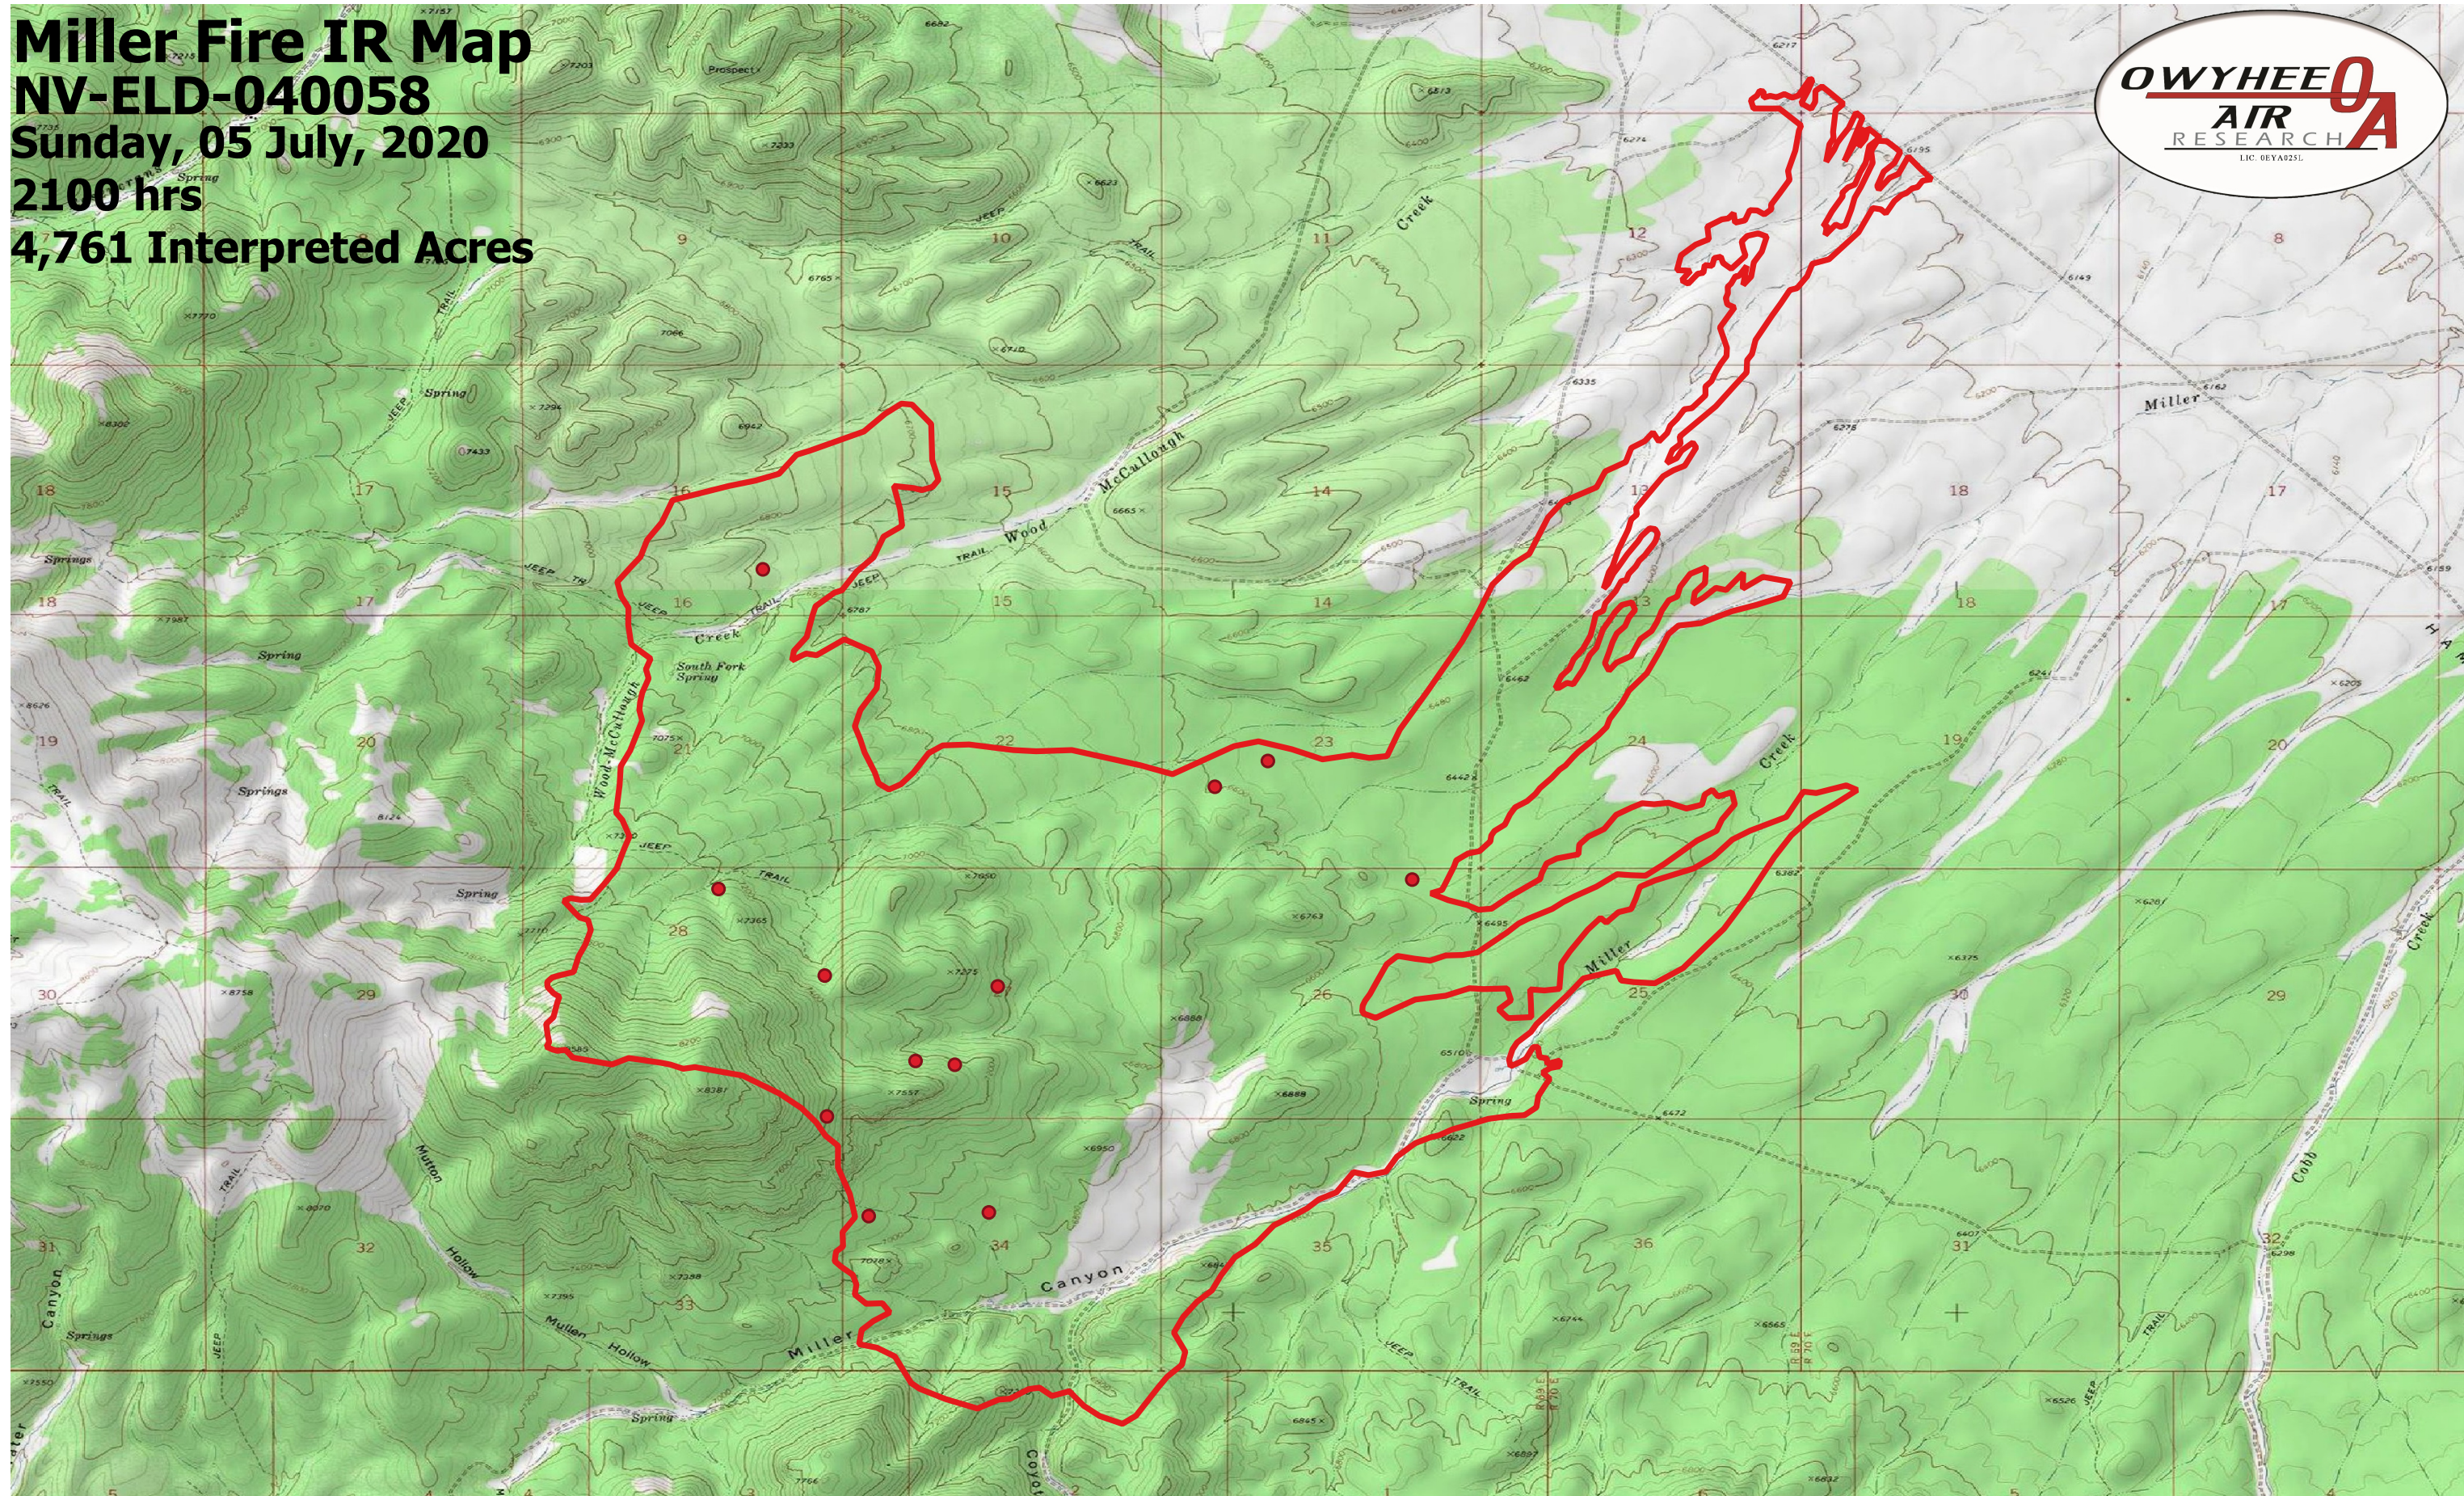

Miller Fire IR Map
NV-ELD-040058
Sunday, 05 July, 2020
2100 hrs
4,761 Interpreted Acres

Legend

- Burn Perimeter
- Isolated Heat

Scale: 1:30,000

Projection: WGS 84

Produced by Owyhee Air Research, Inc.

IR Interpreter: Courtney Holley