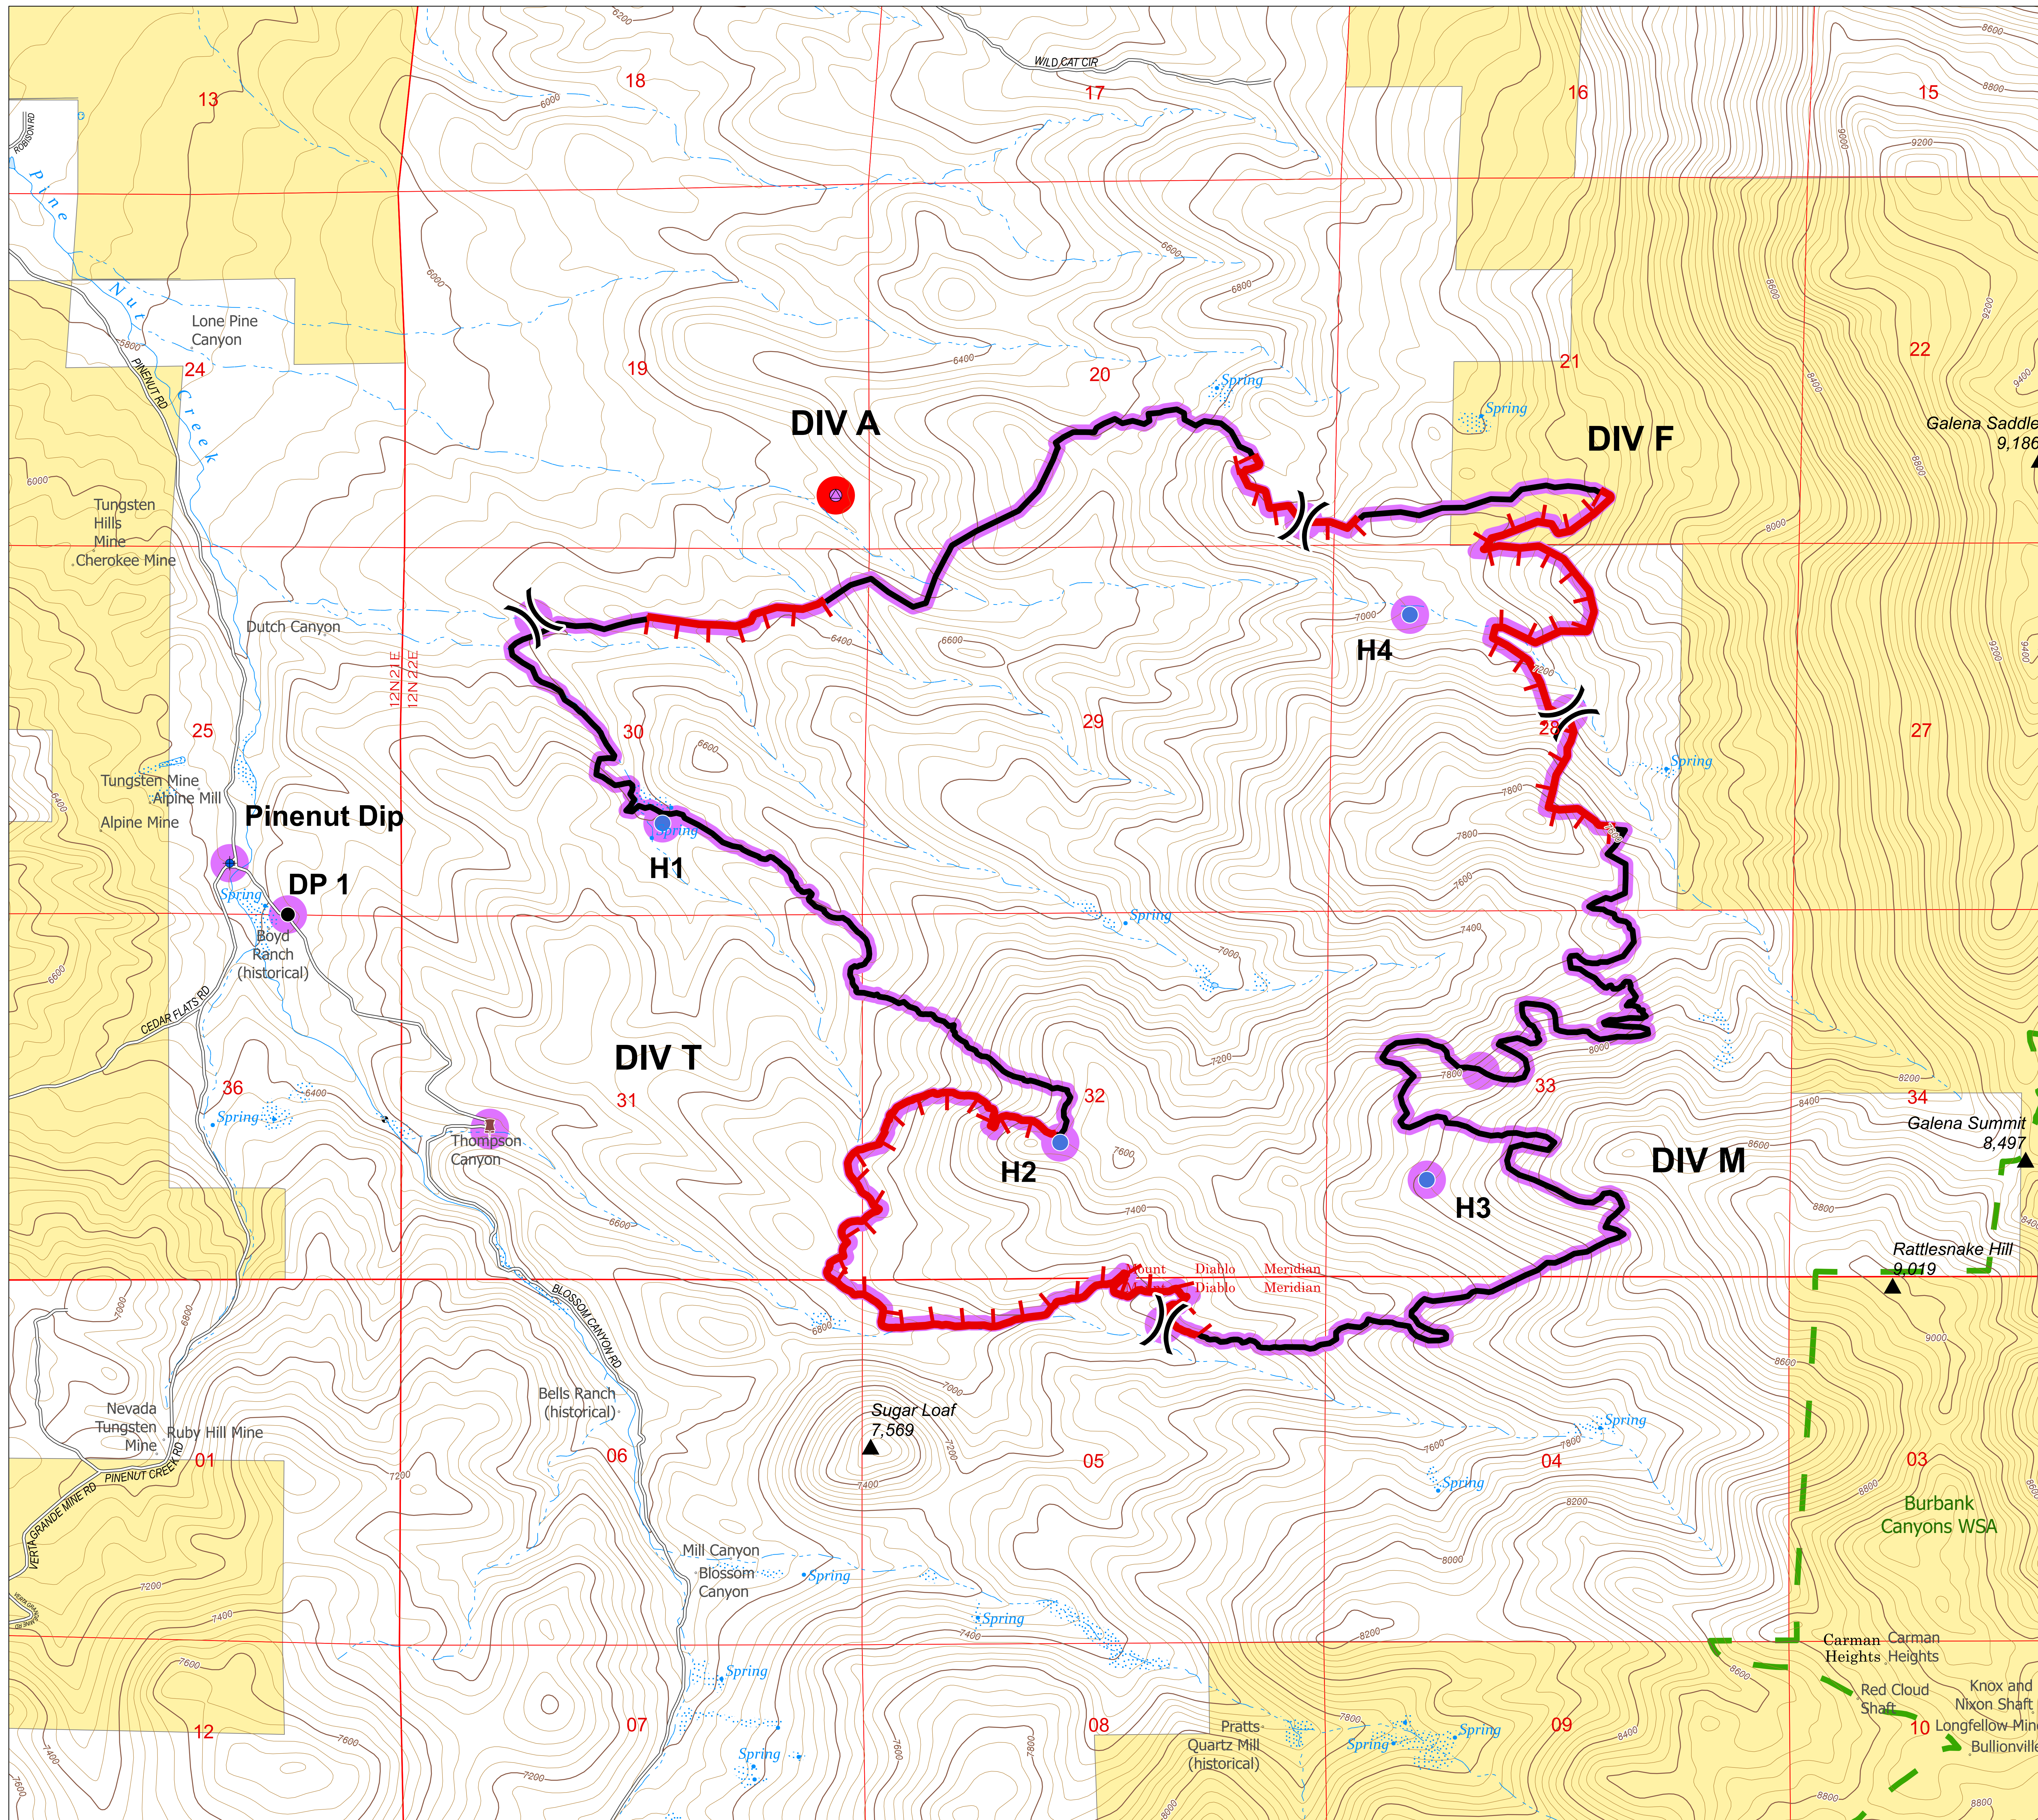

Monarch Fire  
 NV-CCD-30333  
 June 27, 2020  
 2,330 Acres  
 Repair

- ◆ Dip Site
- Drop Point
- Dozer Push
- Helispot
- Repair Point
- ) Division Break
- Uncontrolled Fire Edge
- Contained Line
- Bureau of Land Management
- BLM Wilderness Study Areas
- Lake / Pond
- Lake / Pond (Intermittent)
- Stream/River; Artificial Path
- Stream/River Intermittent
- Repair Status Point
- Repair Needed
- Unknown
- Repair Status Line
- Unknown