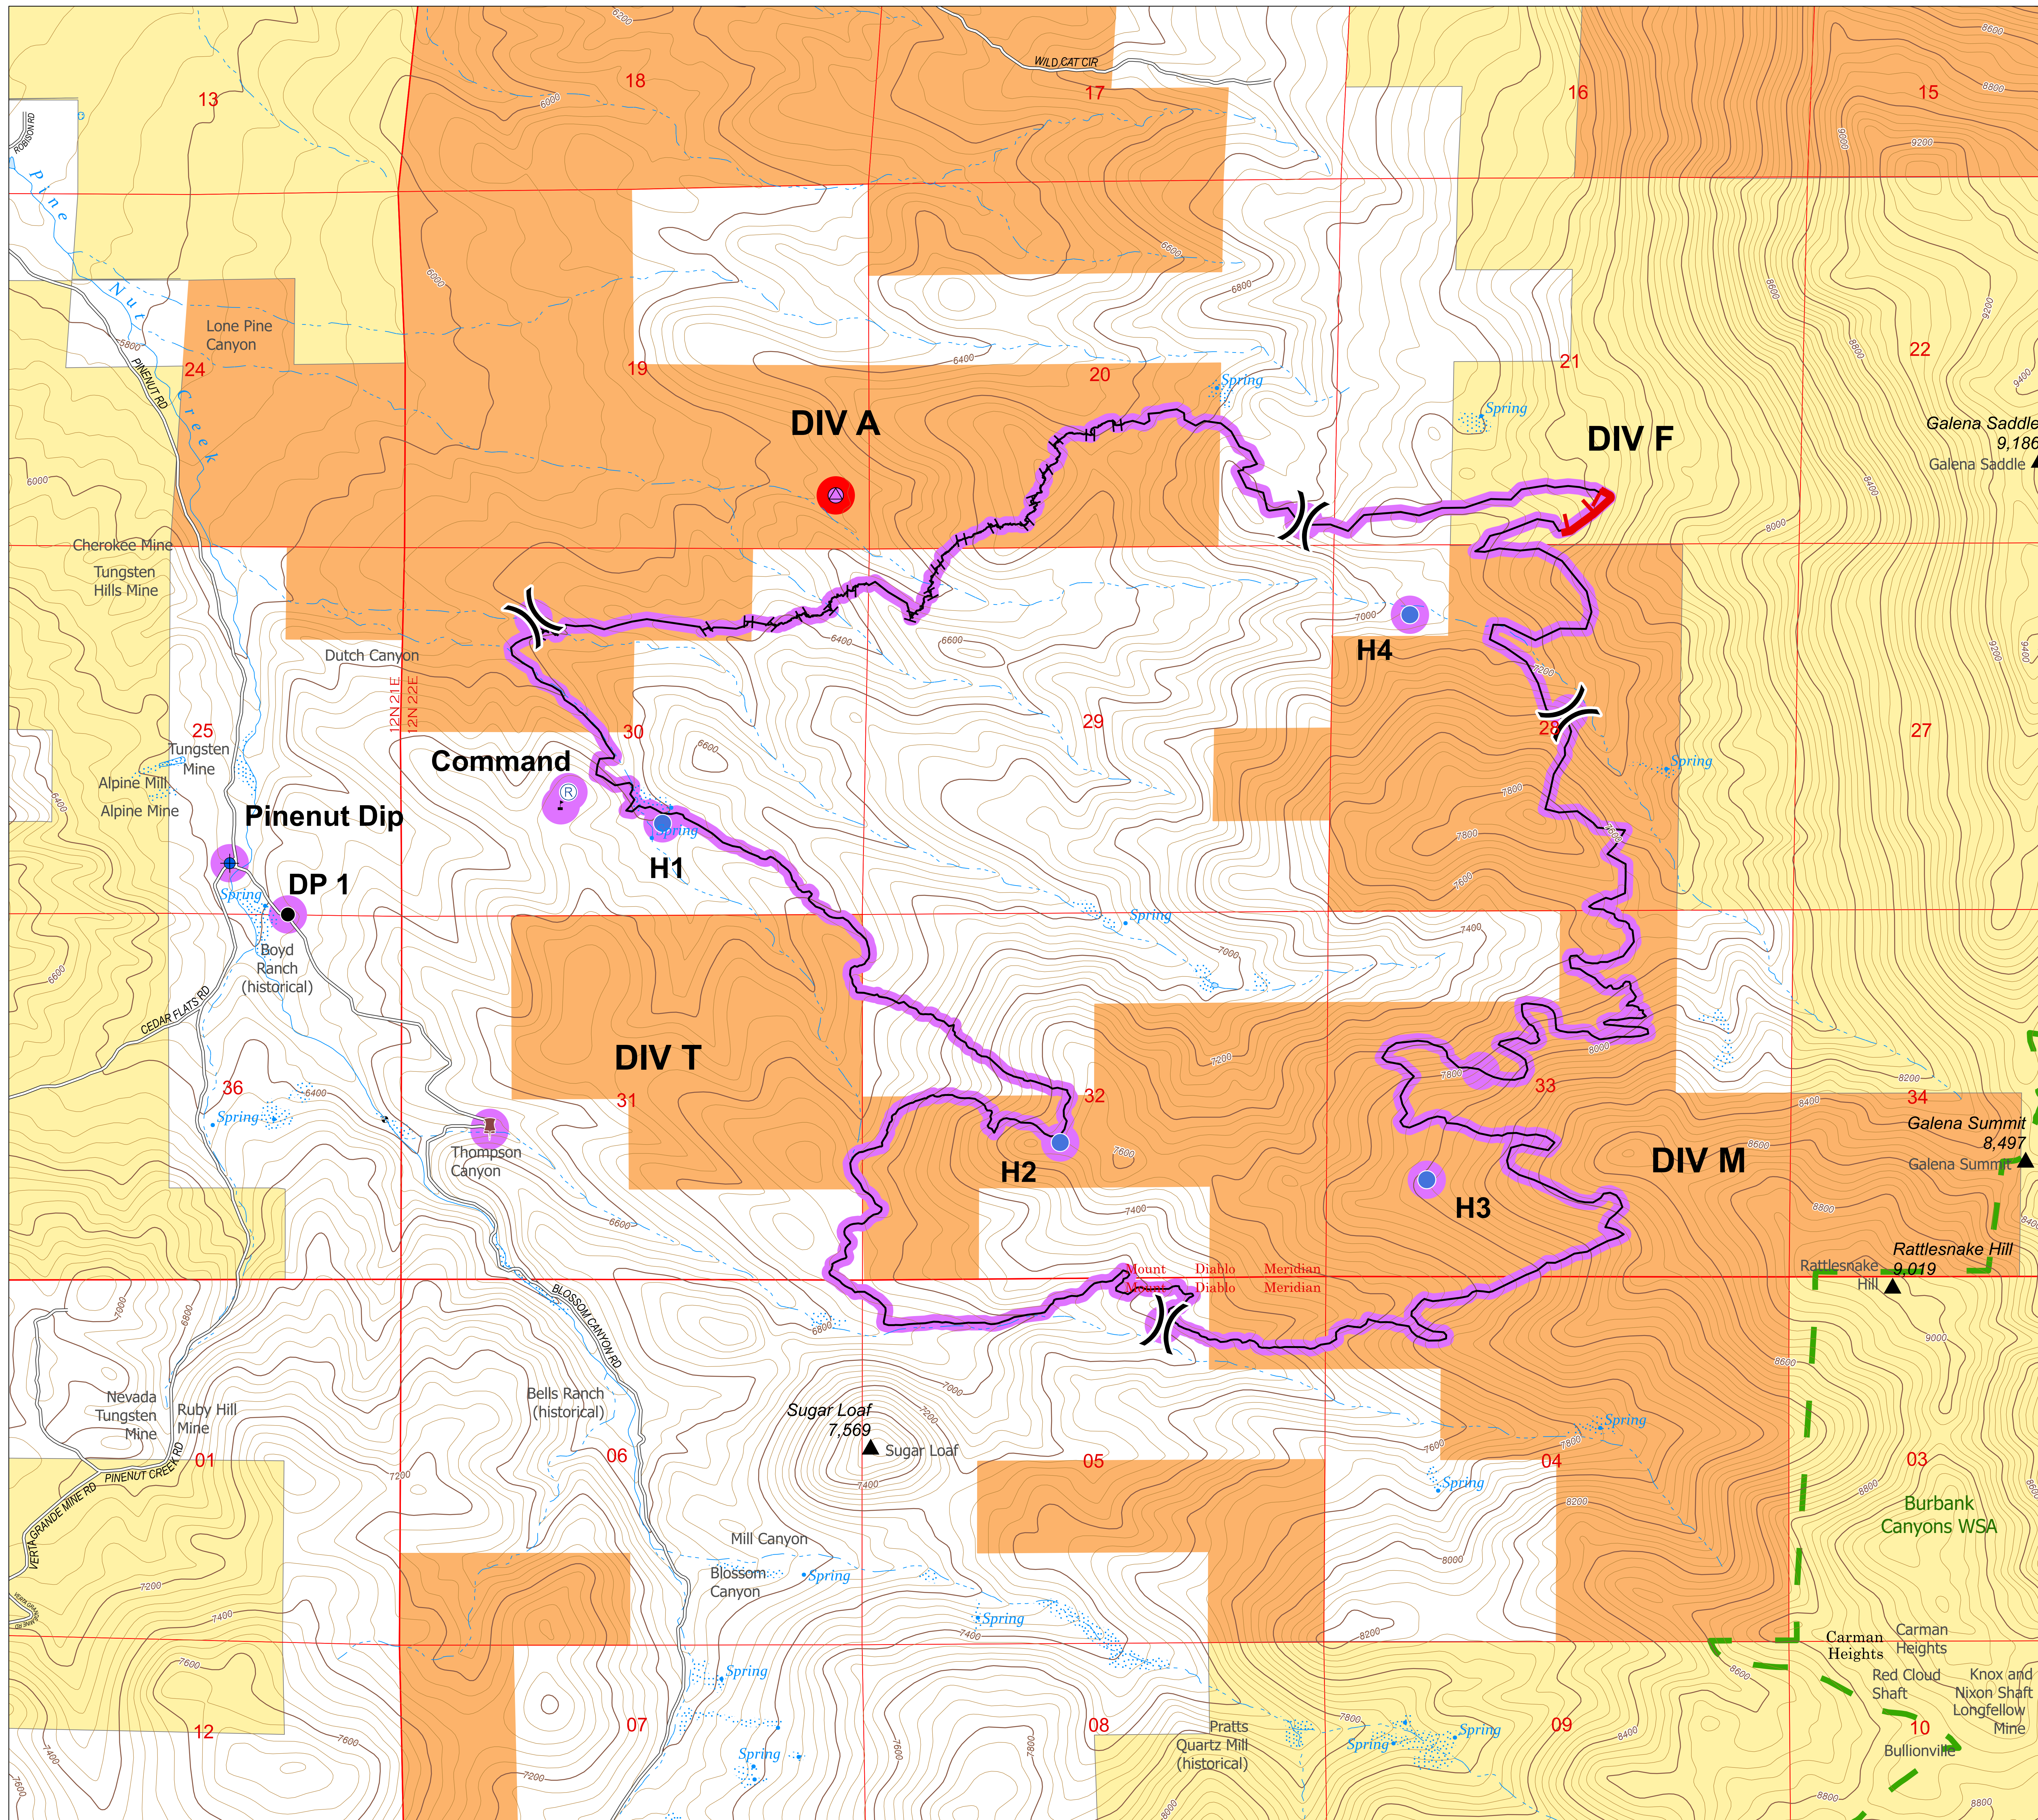

Monarch Fire NV-CCD-30333 June 28, 2020 2,324 Acres Repair

- + Dip Site
- Drop Point
- + Dozer Push
- Helispot
- Repair Point
- Ⓡ Repeater
- ⚠ Value at Risk
-) Division Break
- Uncontrolled Fire Edge
- Contained Line
- Completed Hand Line
- BLM
- BIA
- BLM Wilderness Study Areas
- Lake / Pond
- - - Lake / Pond (Intermittent)
- Stream/River; Artificial Path
- - - Stream/River Intermittent
- Repair Status Point
- Repair Status Point
- Repair Status Line
- Repair Status Line