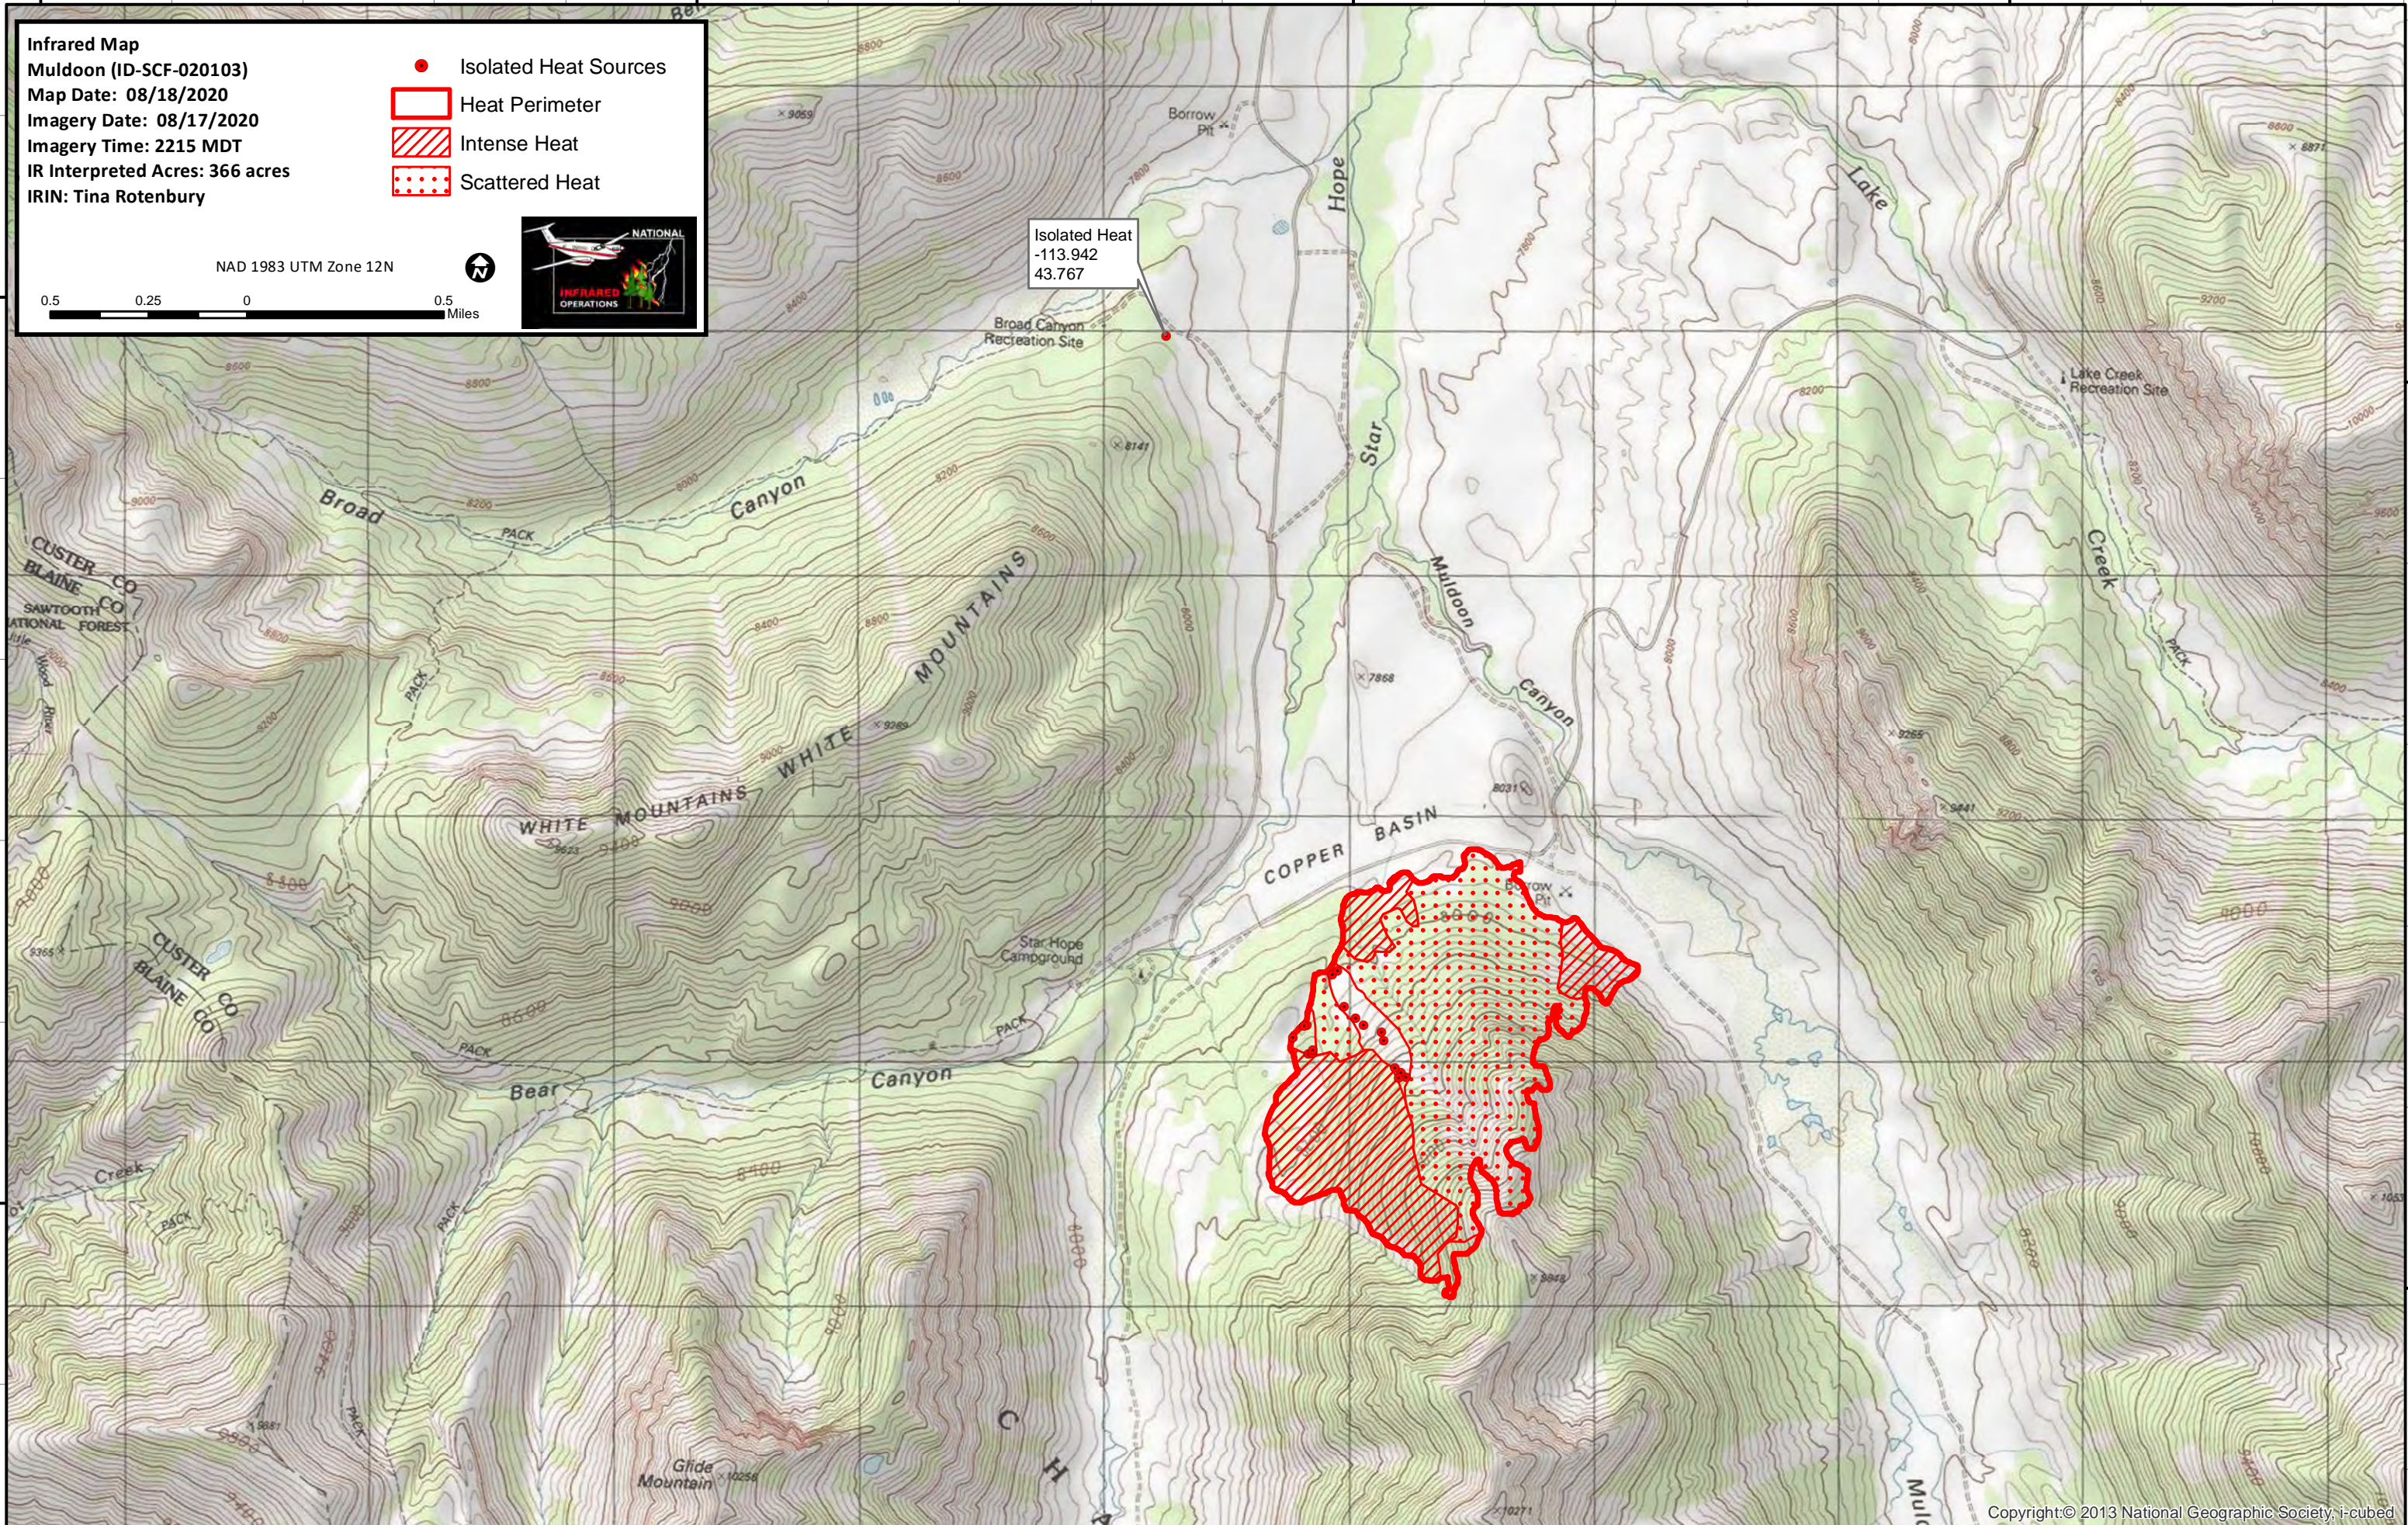

114°0'0"W 113°58'0"W 113°56'0"W 113°54'0"W

**Infrared Map**  
**Muldoon (ID-SCF-020103)**  
**Map Date: 08/18/2020**  
**Imagery Date: 08/17/2020**  
**Imagery Time: 2215 MDT**  
**IR Interpreted Acres: 366 acres**  
**IRIN: Tina Rotenbury**

- Isolated Heat Sources
- Heat Perimeter
- Intense Heat
- Scattered Heat

NAD 1983 UTM Zone 12N

0.5 0.25 0 0.5 Miles

Isolated Heat  
-113.942  
43.767

43°46'0"N

43°46'0"N

43°44'0"N

43°44'0"N

113°58'0"W 113°56'0"W 113°54'0"W