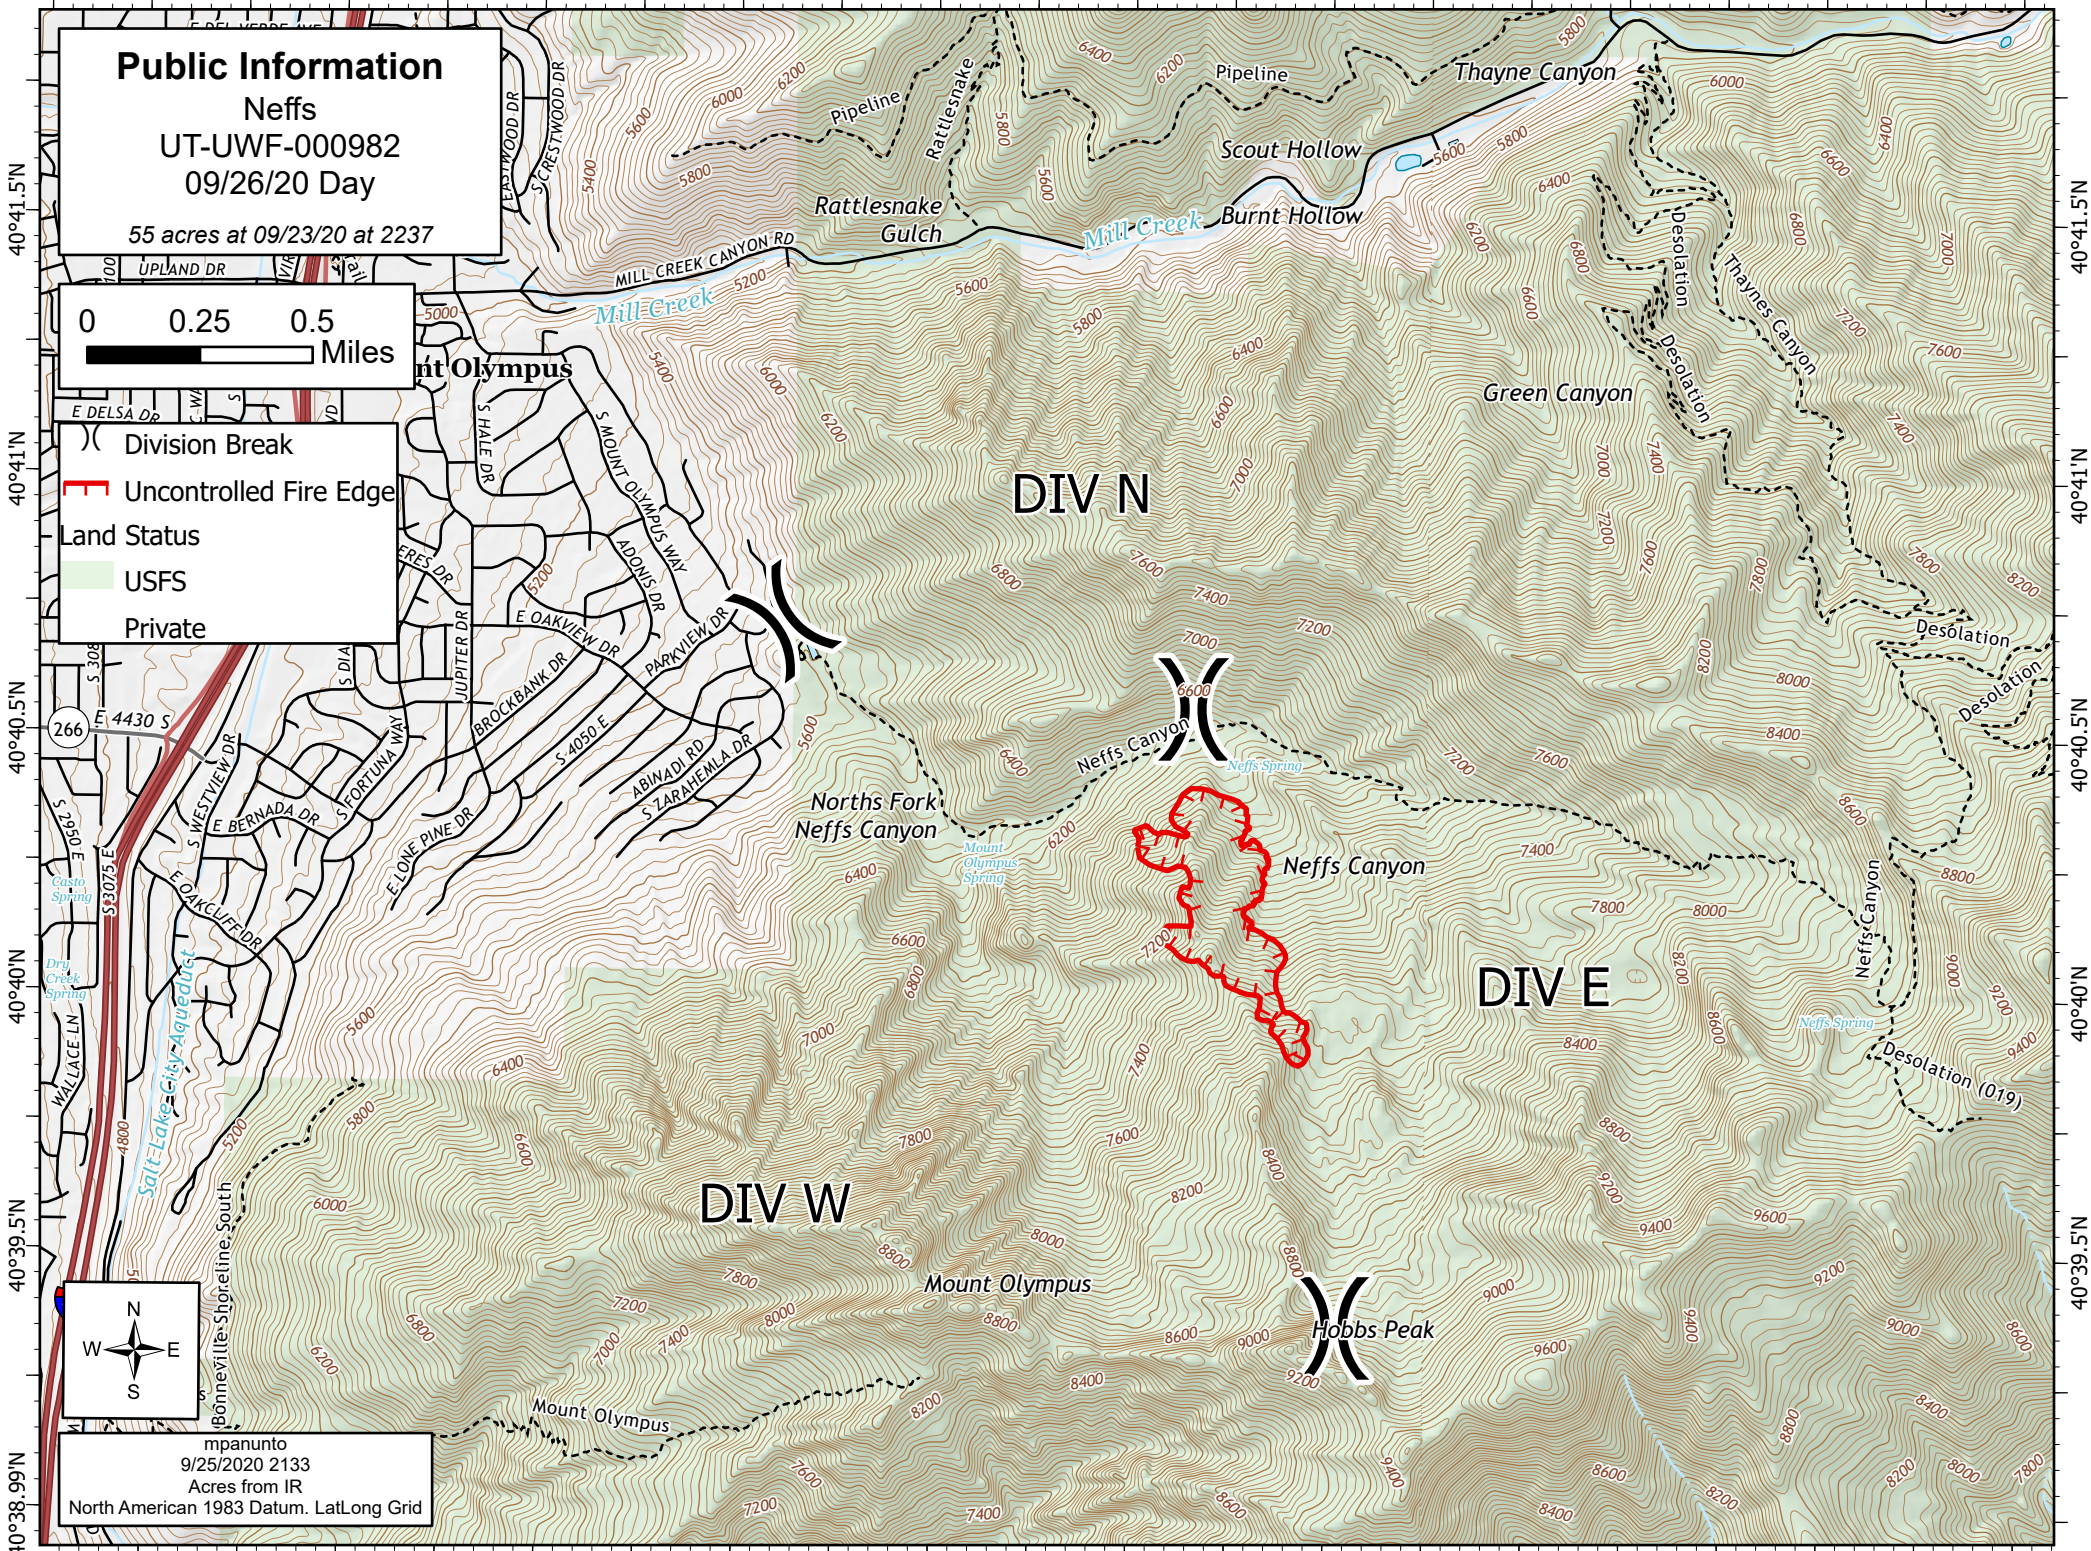

111°48.5'W 111°48'W 111°47.5'W 111°47'W 111°46.5'W 111°46'W 111°45.5'W 111°45'W 111°44.5'W 111°44'W 111°43.5'W

**Public Information**  
Neffs  
UT-UWF-000982  
09/26/20 Day  
55 acres at 09/23/20 at 2237

- Division Break
- Uncontrolled Fire Edge
- Land Status
  - USFS
  - Private

mpanunto  
9/25/2020 2133  
Acres from IR  
North American 1983 Datum. LatLong Grid

40°41.5'N 40°41'N 40°40.5'N 40°40'N 40°39.5'N 40°38.99'N

111°48'W 111°47.5'W 111°47'W 111°46.5'W 111°46'W 111°45.5'W 111°45'W 111°44.5'W 111°44'W 111°43.5'W