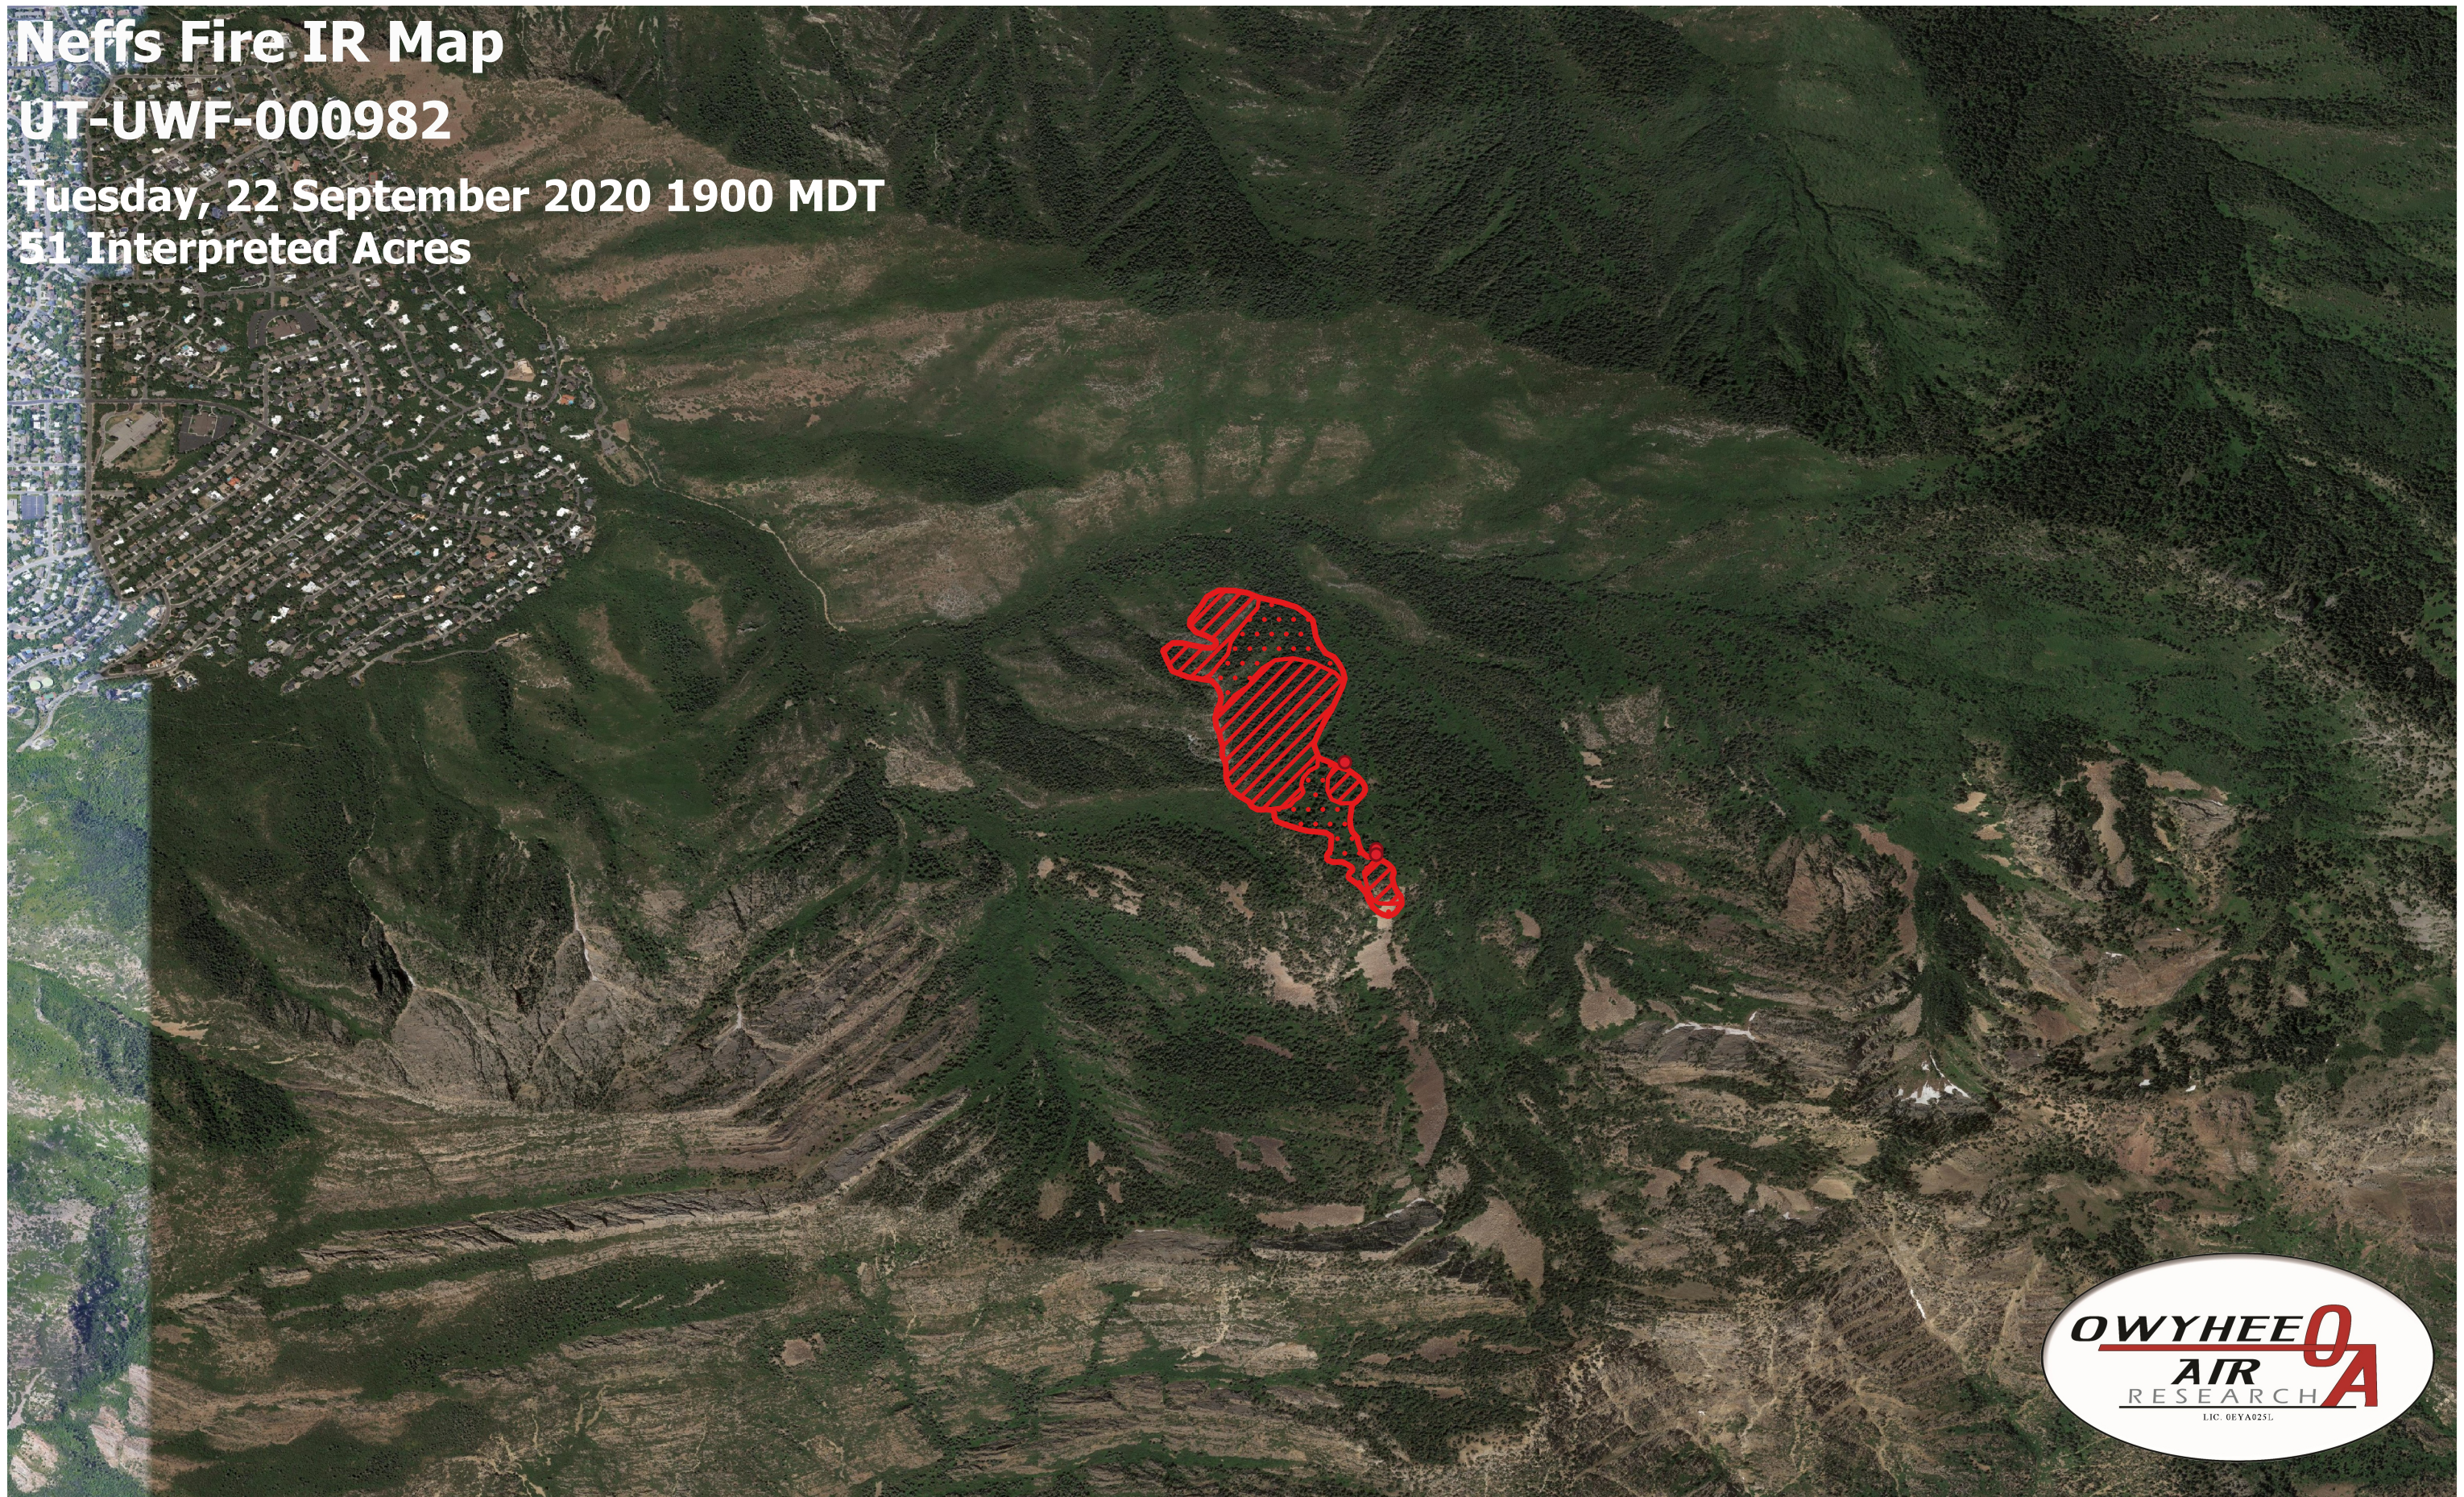

# Neffs Fire IR Map

UT-UWF-000982

Tuesday, 22 September 2020 1900 MDT

51 Interpreted Acres

## Legend

- IR Isolated Heat
- ▭ IR Burn Perimeter
- ▨ IR Intense Heat
- ⋯ IR Scattered Heat

Scale: 1:10,000

Projection: WGS 84

Produced by Owyhee Air Research, Inc.

IR Interpreter: C. Merriman

fire@owyheeair.com (208) 442-5405

0 0.5 1 1.5 mi